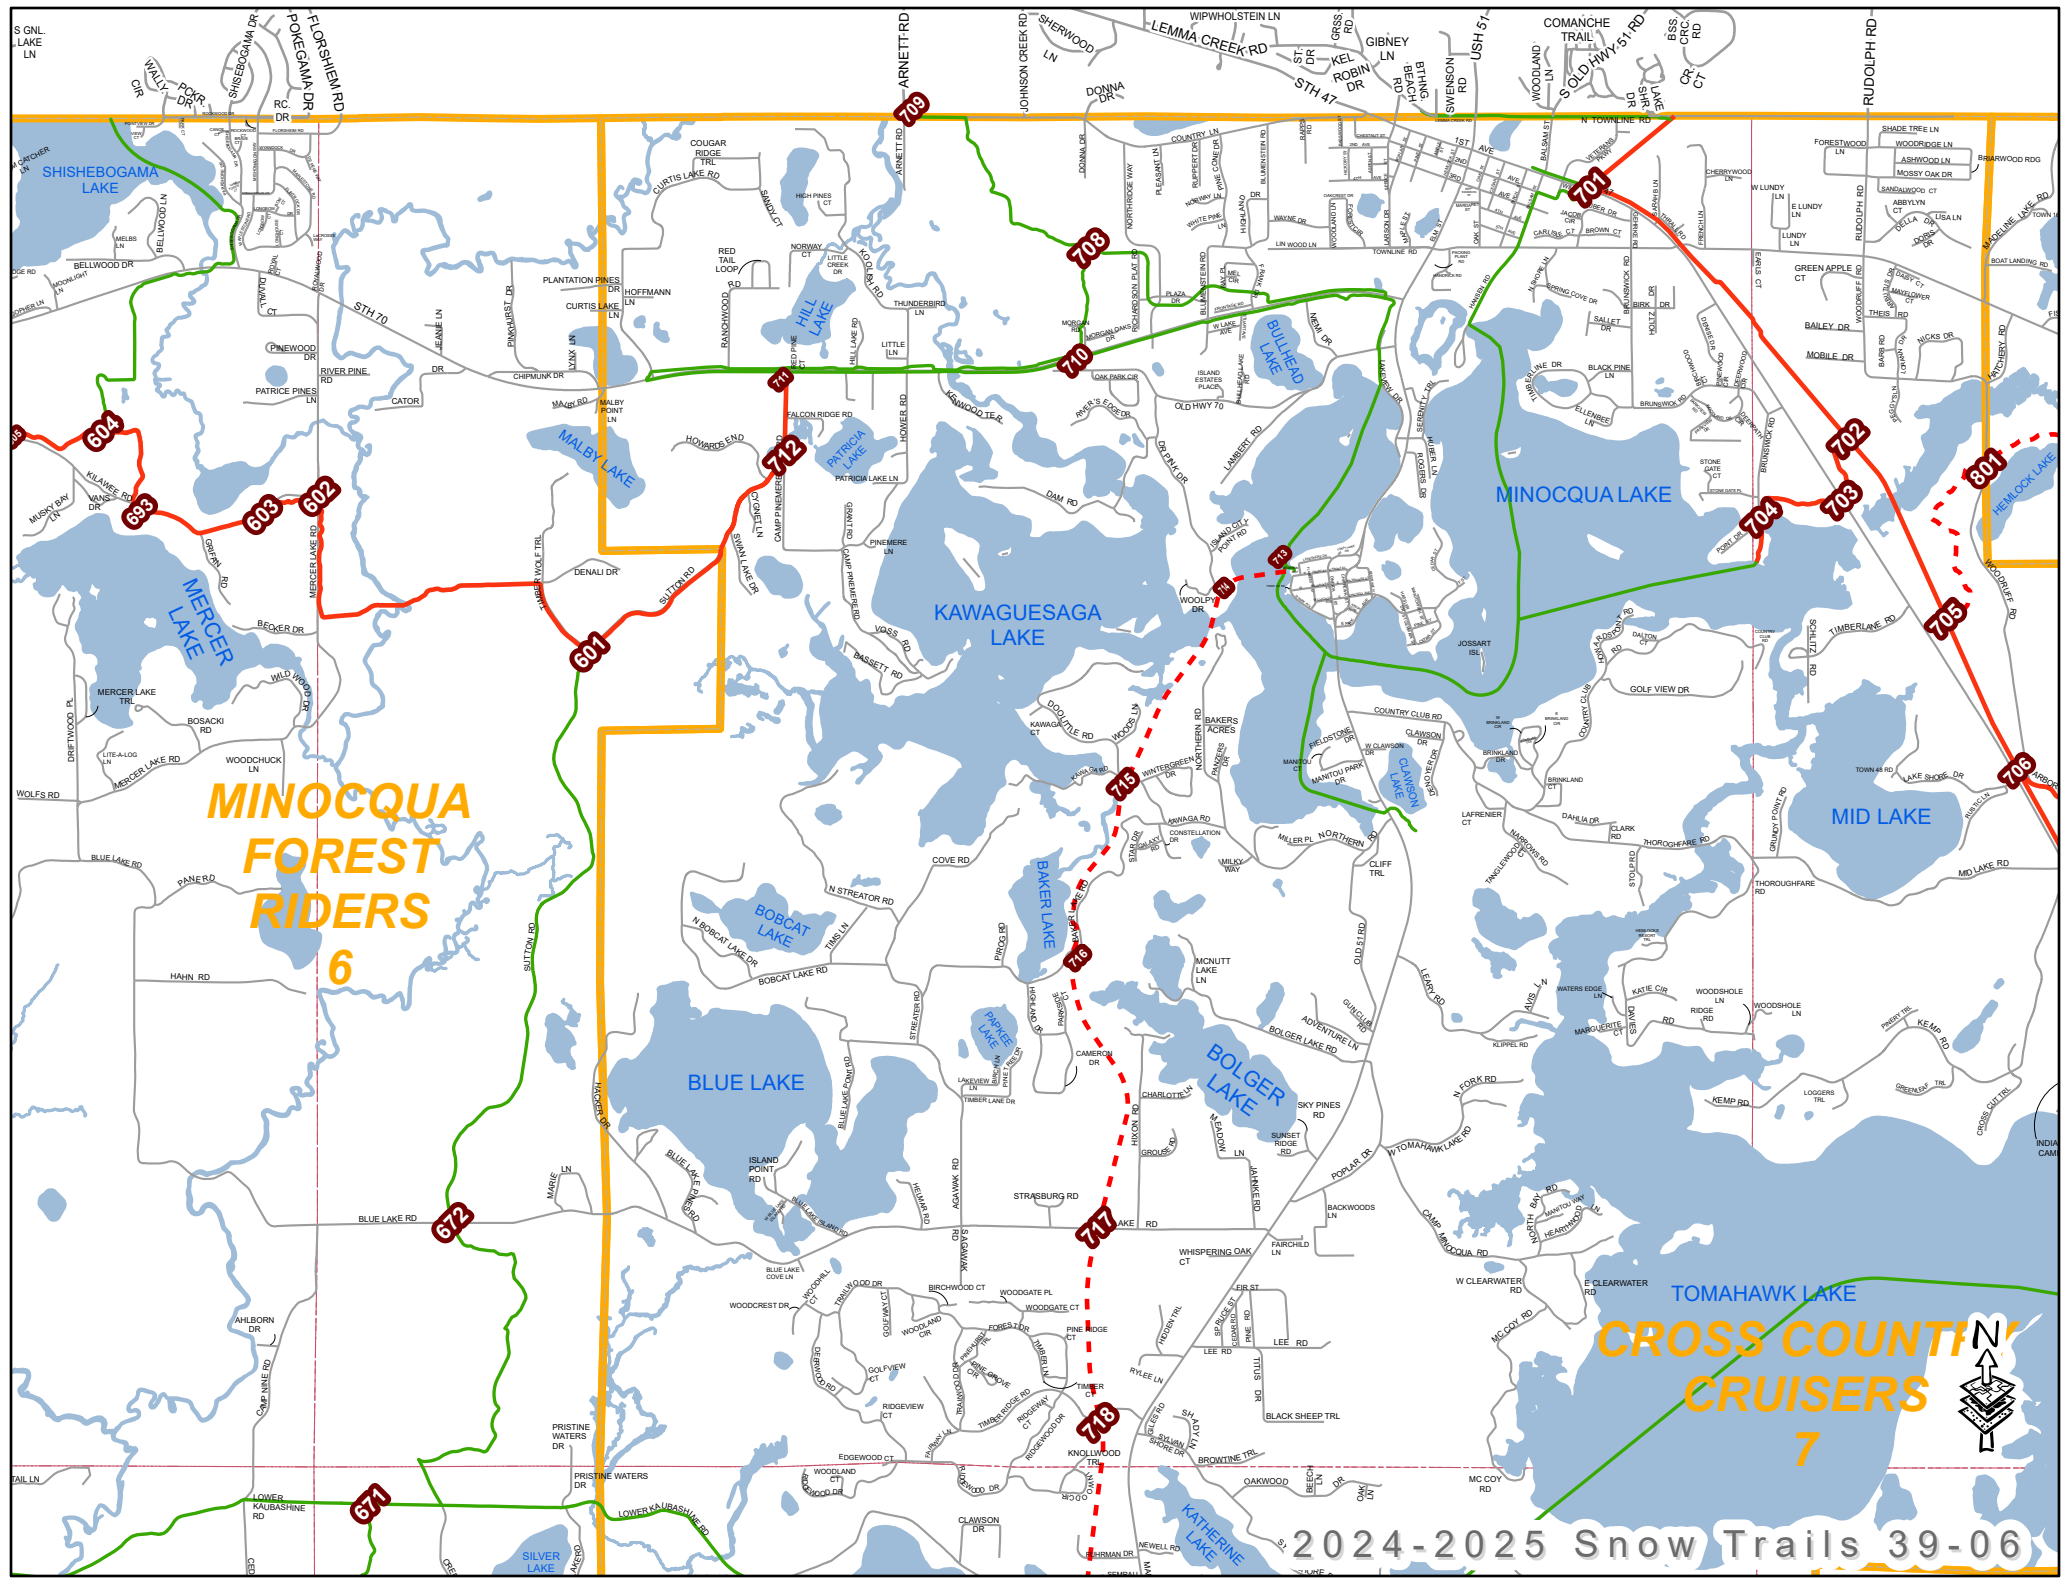

TIM LYNN LAKE

SUGAR CAMP
10

LILY BASS LAKE

TAMARACK LAKE

LOST LAKE

HODAG
SNO-TRAILS
2

JENNIE WEBBER LAKE

SILVER LAKE

2024-2025 Snow Trails 38-09

**SUGAR CAMP
10**

**THREE LAKES
TRAILS INC
1**

**HODAG
SNO-TRAILS
2**

THREE LAKES TRAILS INC
1

**MINOCQUA
FOREST RIDERS
6**

MINOCQUA FOREST RIDERS

6

**MINOCQUA
FOREST
RIDERS
6**

**CROSS COUNTRY
CRUISERS
7**

**CROSS COUNTRY
CRUISERS**

BO-BOEN

**NEW-TOM SNO
FLEAS**

NEW-TOM SNO FLEAS
8

BO-BOEN
9

SUGAR CAMP