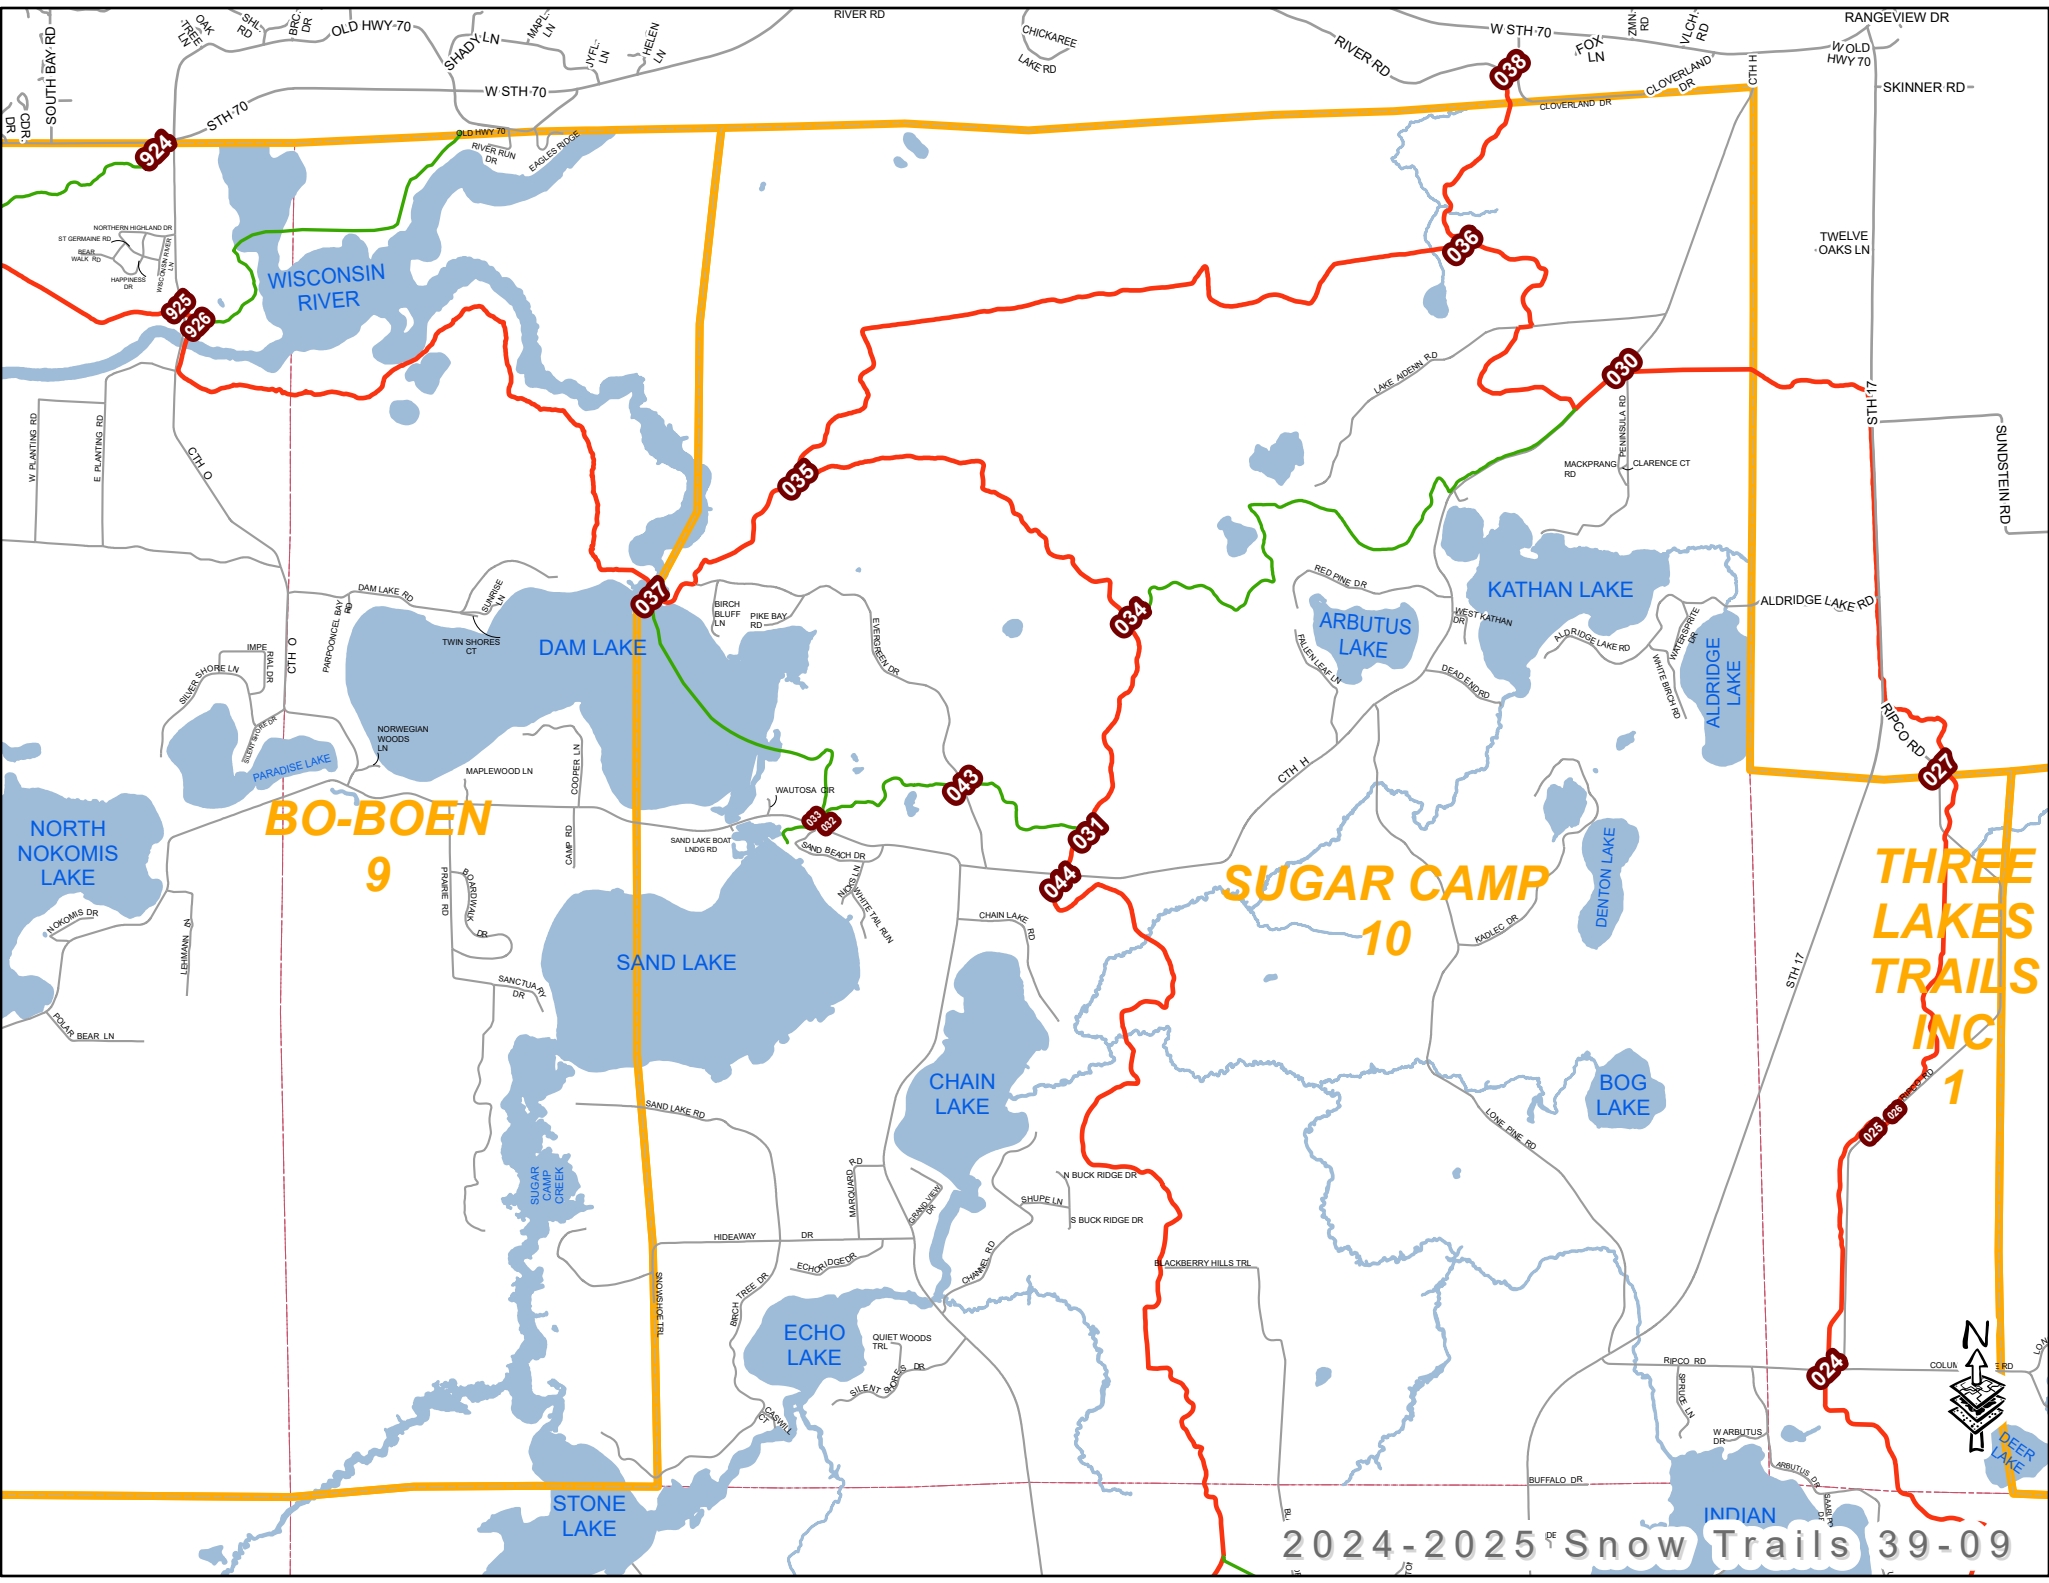

BO-BOEN
9

SUGAR CAMP
10

THREE LAKES TRAILS INC
1