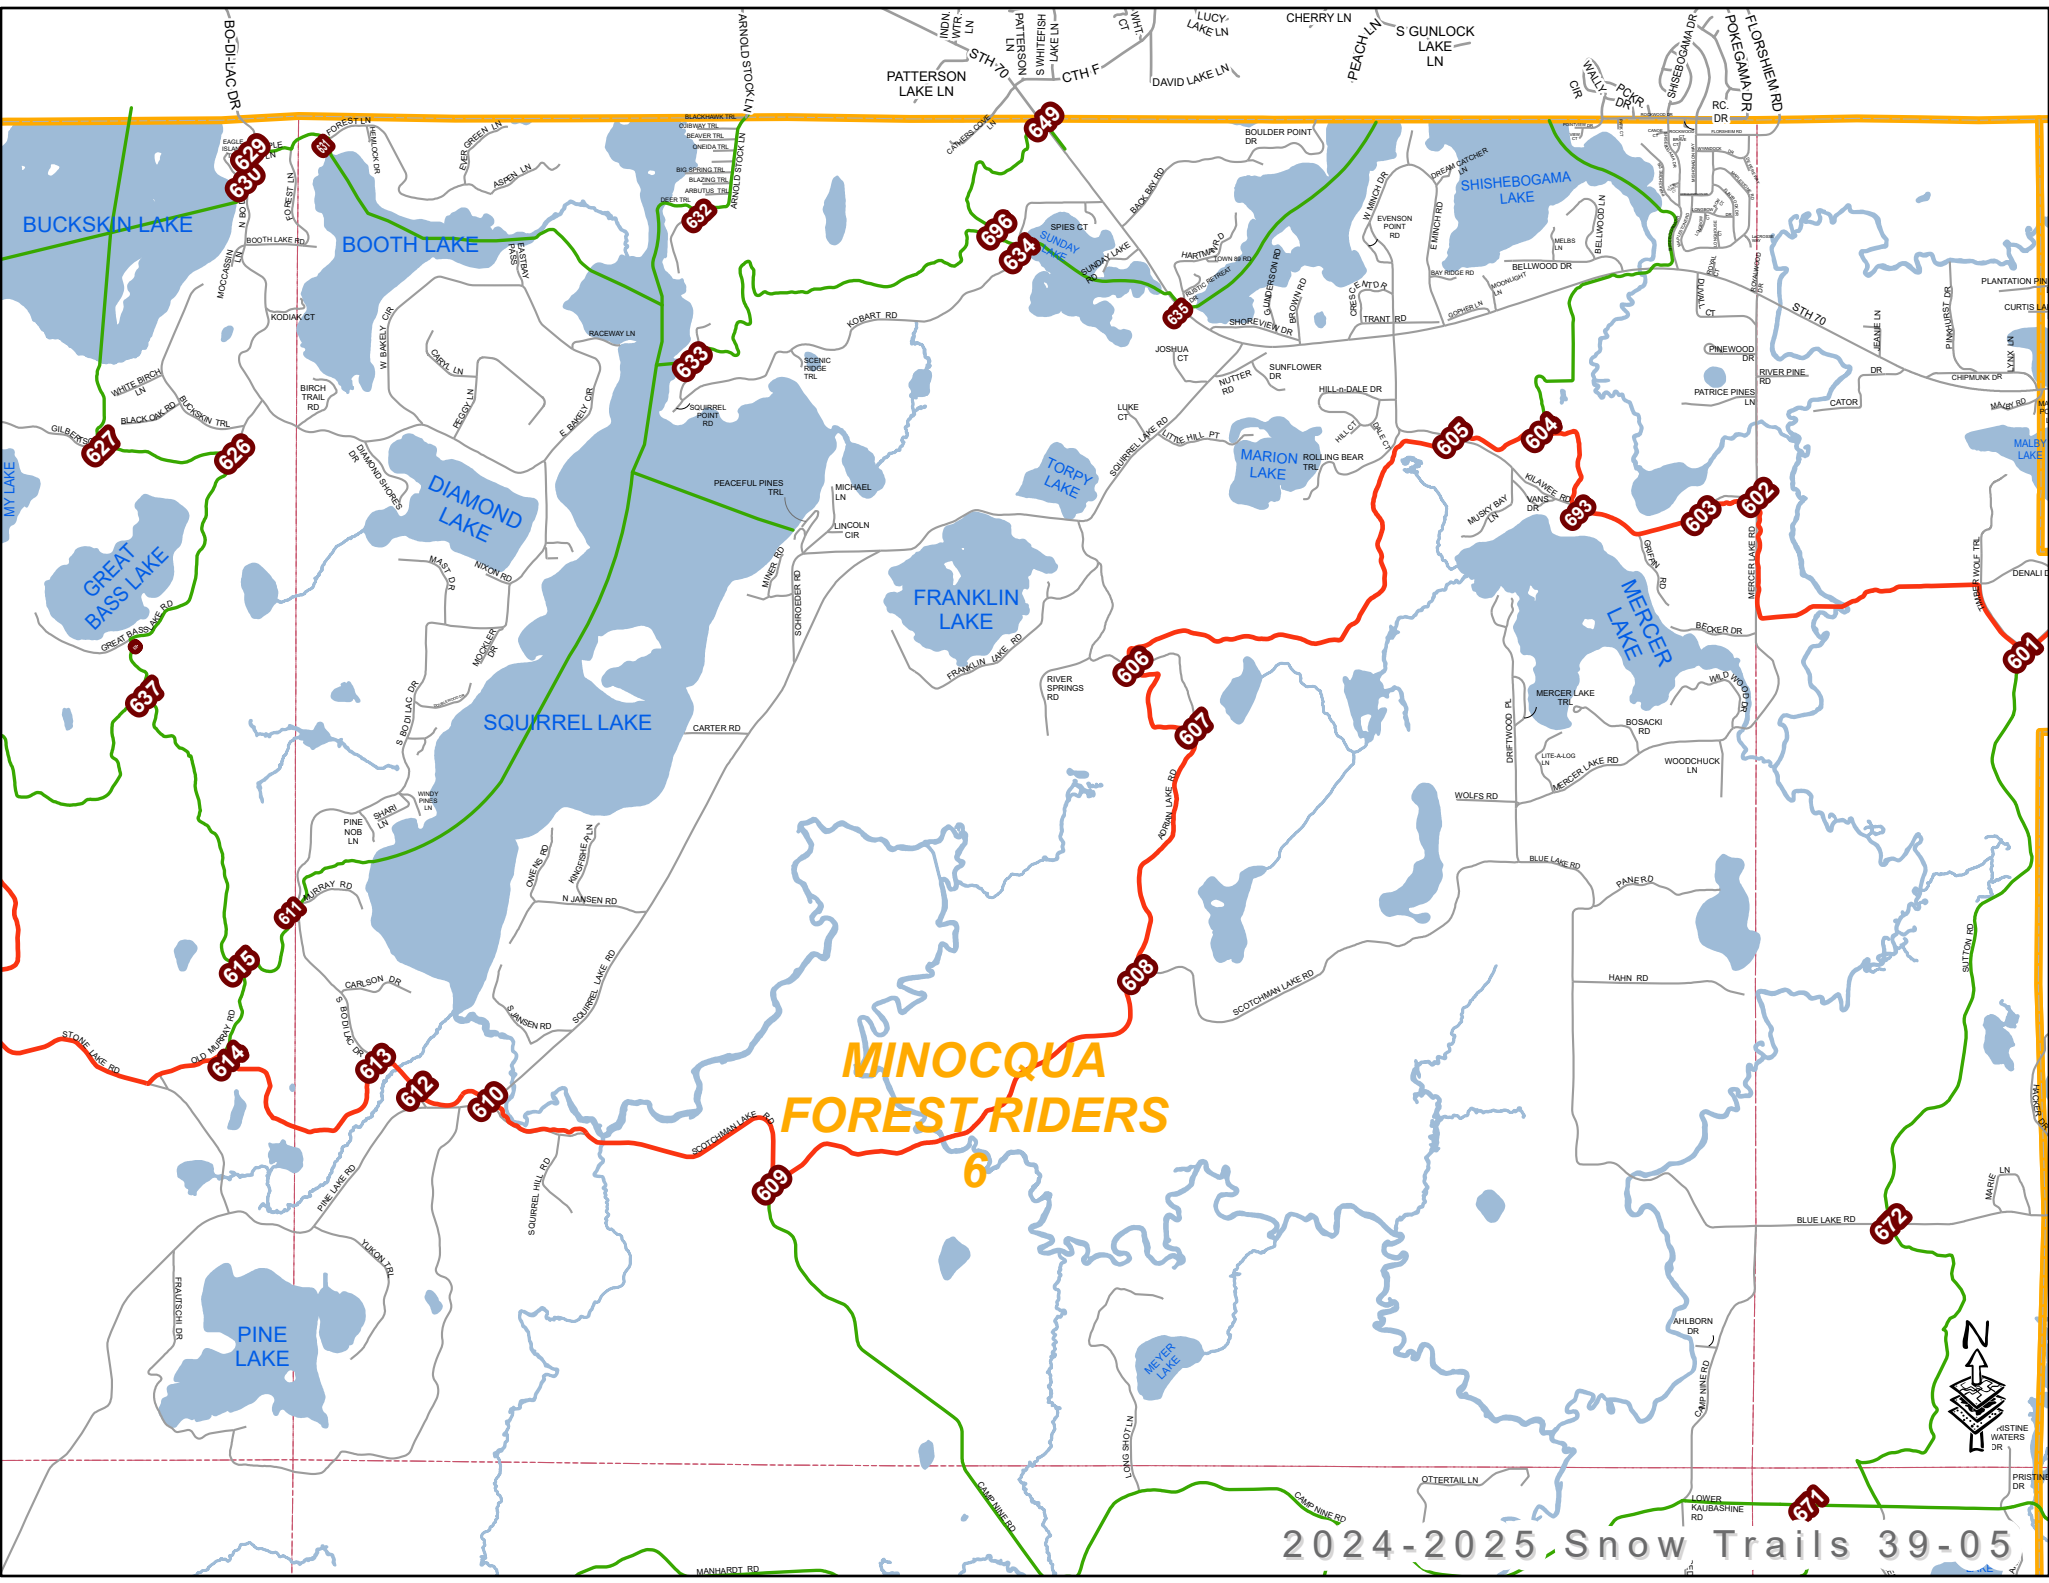

8

BO-BOEN

NEW-TOM SNO FLEAS

8

SUGAR CAMP

10

HODAG SNO-TRAILS

2

TIM LYNN LAKE

SUGAR CAMP
10

LILY BASS LAKE

TAMARACK LAKE

LOST LAKE

HODAG
SNO-TRAILS
2

JENNIE WEBBER LAKE

SILVER LAKE

2024-2025 Snow Trails 38-09

**SUGAR CAMP
10**

**THREE LAKES
TRAILS INC
1**

**HODAG
SNO-TRAILS
2**

THREE LAKES TRAILS INC
1

**MINOCQUA
FOREST RIDERS
6**

MINOCQUA FOREST RIDERS

6

**MINOCQUA
FOREST
RIDERS
6**

**CROSS COUNTRY
CRUISERS
7**

**CROSS COUNTRY
CRUISERS**

BO-BOEN

**NEW-TOM SNO
FLEAS**

NEW-TOM SNO FLEAS
8

BO-BOEN
9

SUGAR CAMP