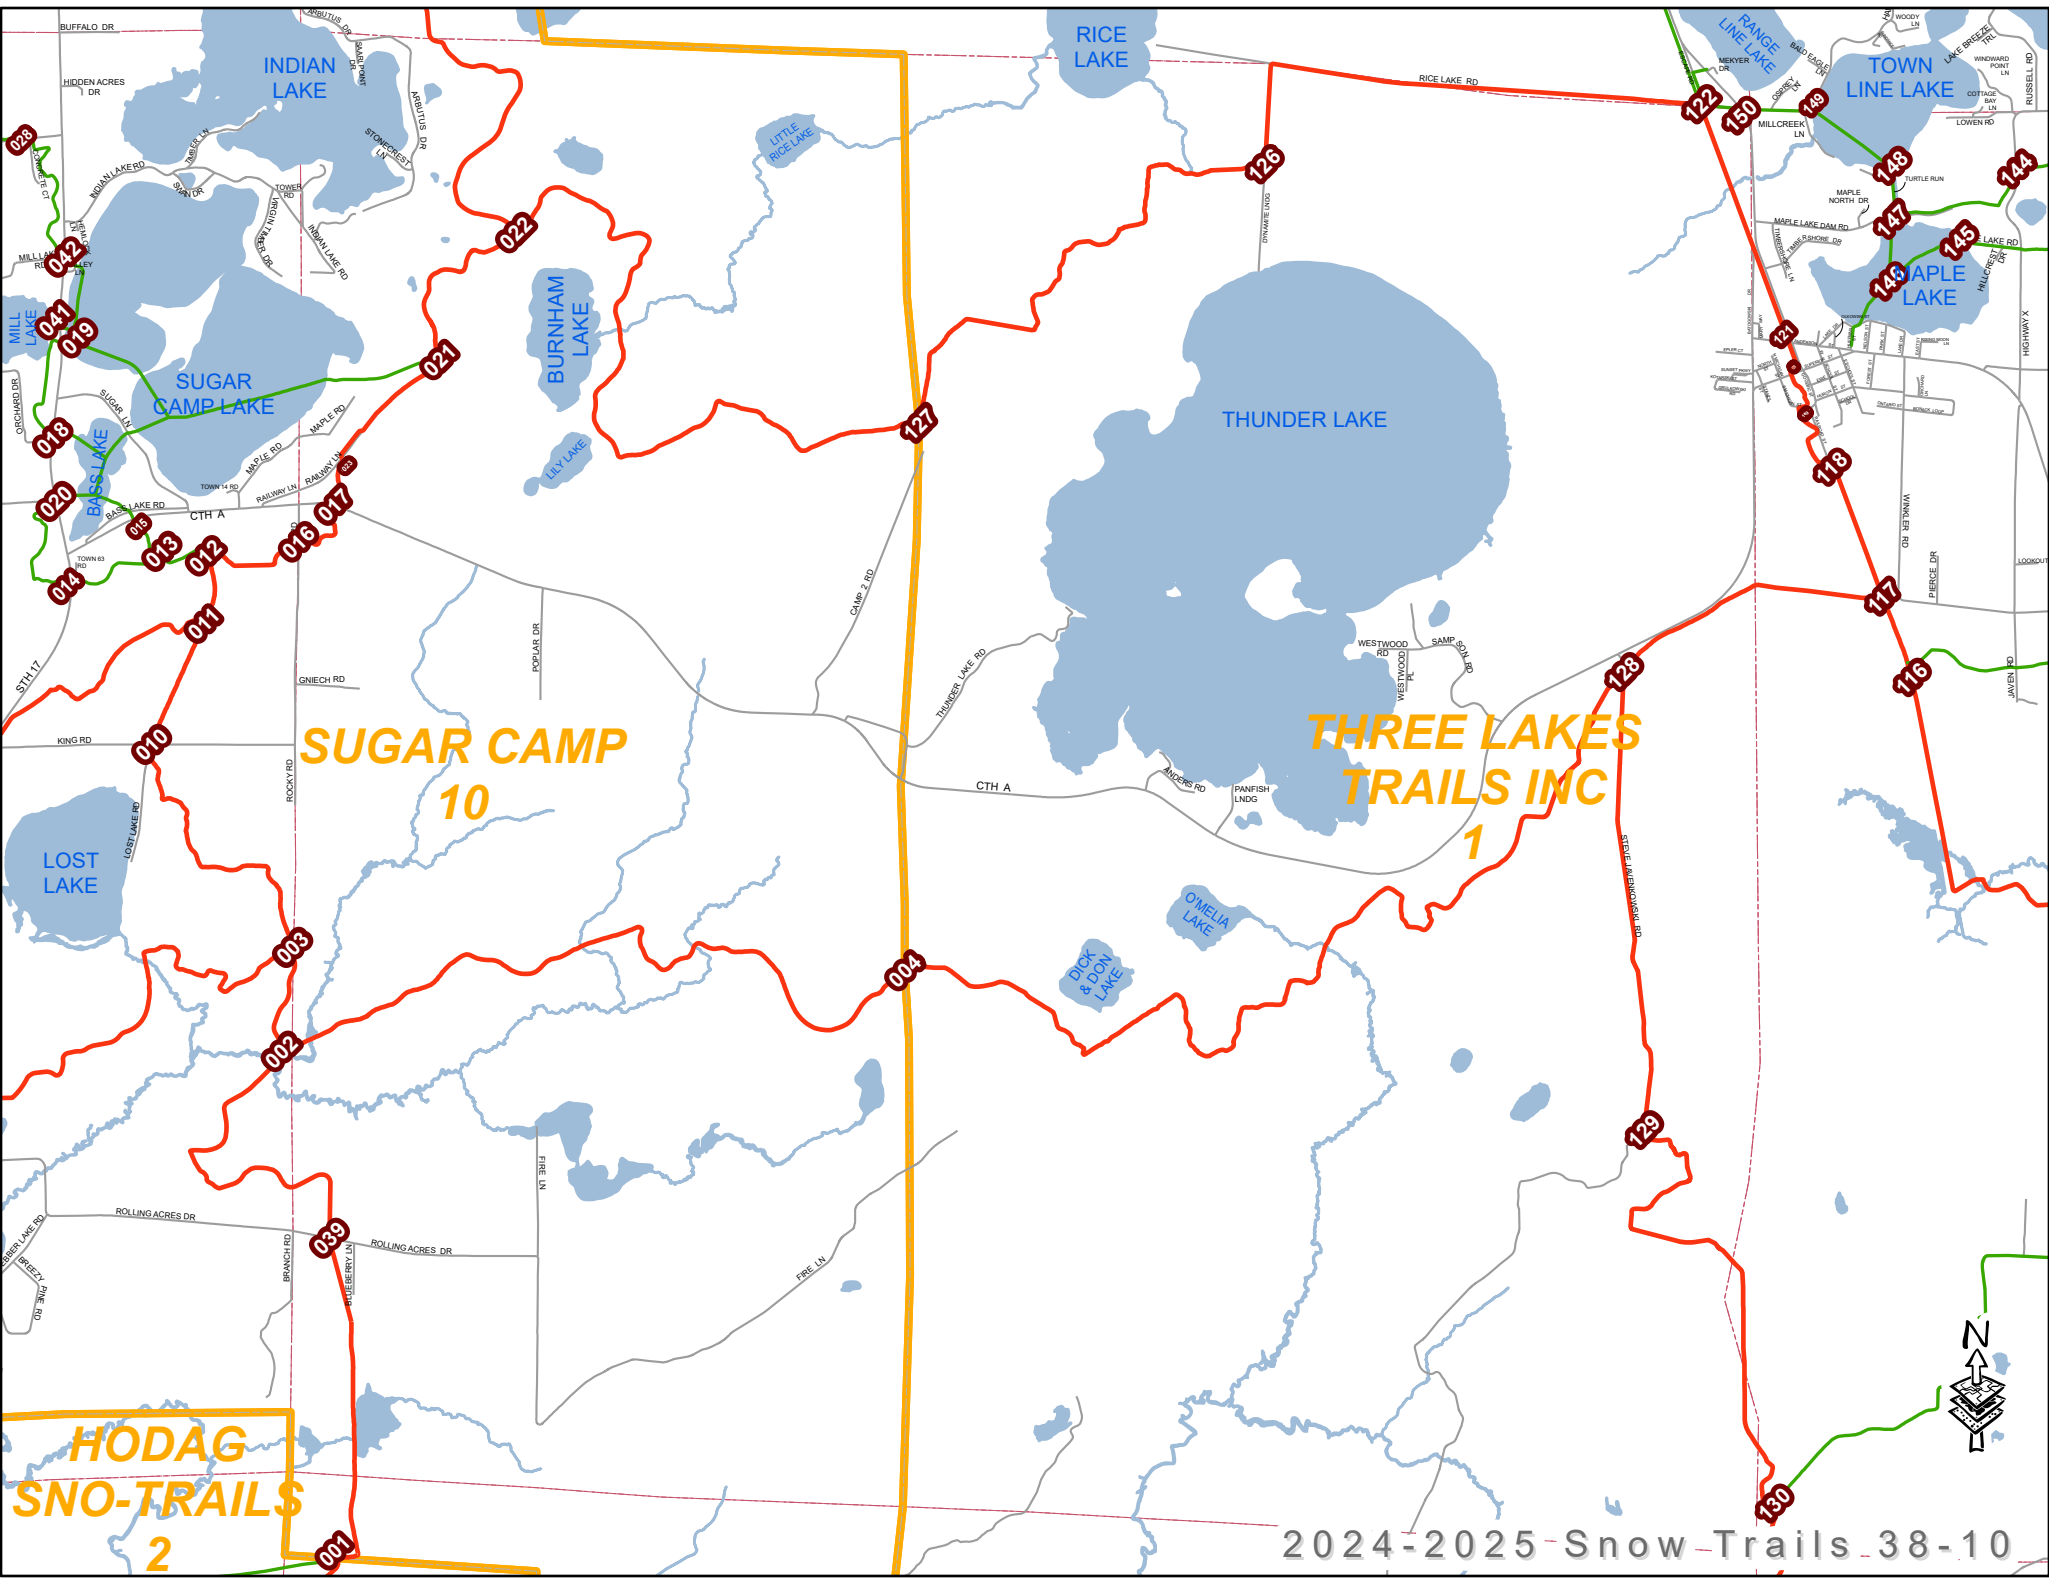

8

BO-BOEN

NEW-TOM SNO FLEAS

8

SUGAR CAMP

10

HODAG SNO-TRAILS

2

BO-BOEN

STONE LAKE

INDIAN LAKE

MILL LAKE

SUGAR CAMP LAKE

PICKEREL LAKE

JENNY BARNES LAKE

OATMEAL LAKE

TIM LYNN LAKE

SUGAR CAMP
10

LILY BASS LAKE

TAMARACK LAKE

LOST LAKE

HODAG
SNO-TRAILS
2

JENNIE WEBBER LAKE

SILVER LAKE

2024-2025 Snow Trails 38-09

**SUGAR CAMP
10**

**THREE LAKES
TRAILS INC
1**

**HODAG
SNO-TRAILS
2**

THREE LAKES TRAILS INC
1

**MINOCQUA
FOREST RIDERS
6**

MINOCQUA FOREST RIDERS

6