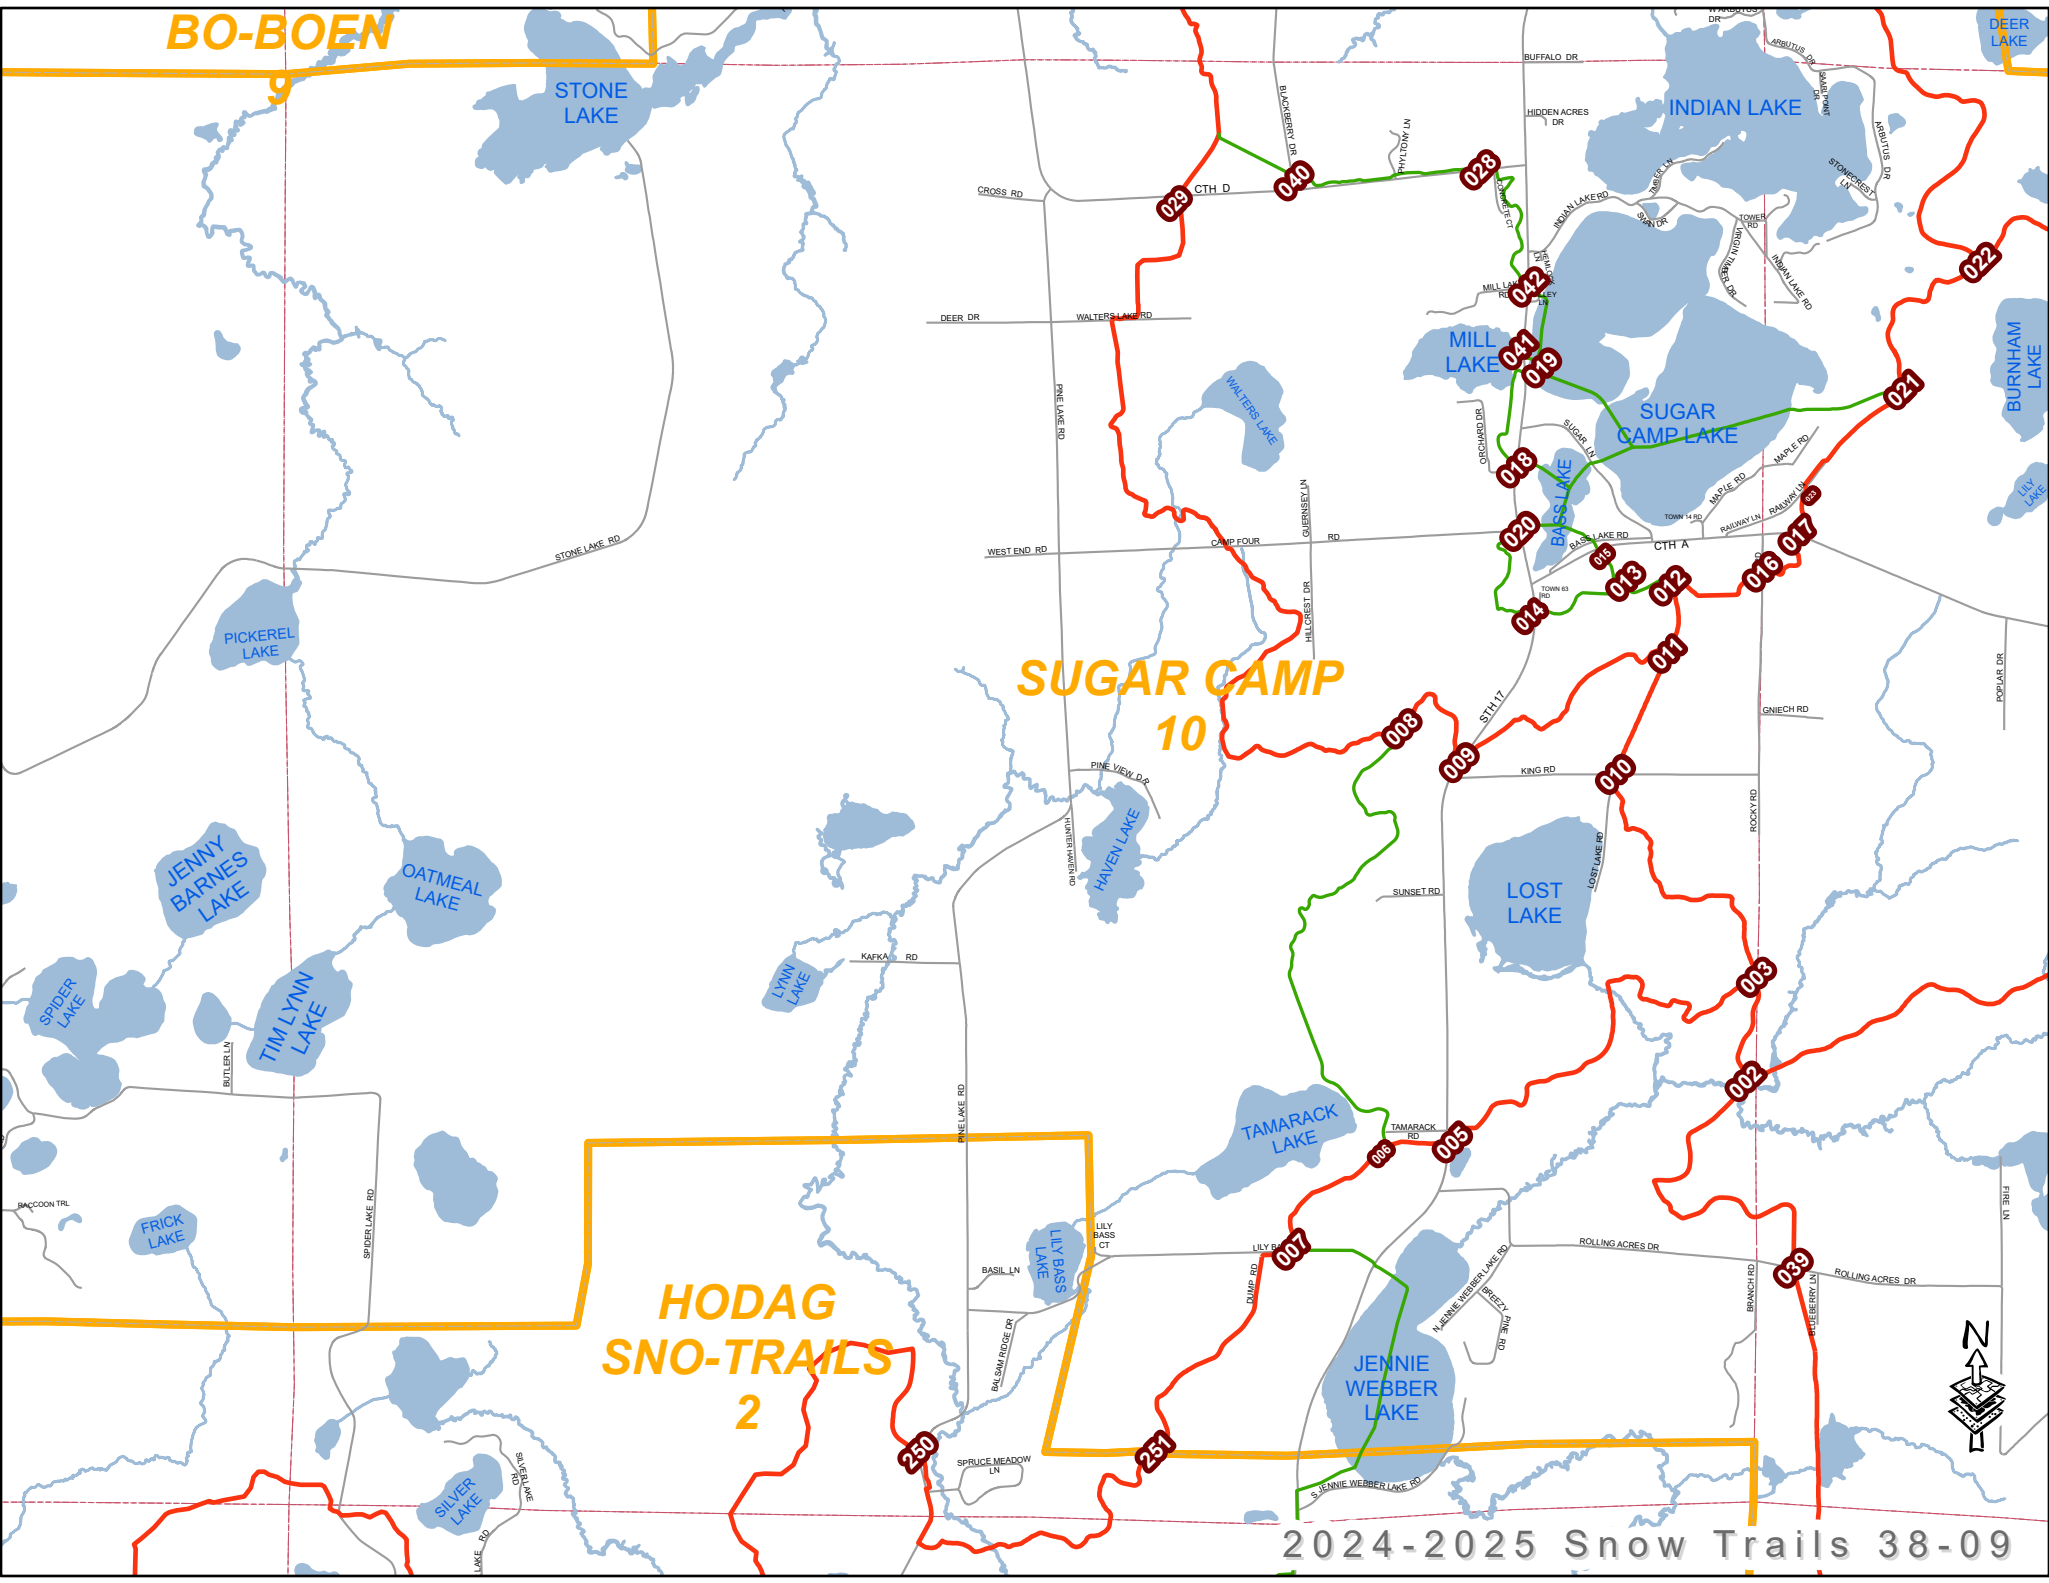

8

BO-BOEN

NEW-TOM SNO FLEAS

8

SUGAR CAMP

10

HODAG SNO-TRAILS

2

BO-BOEN

STONE LAKE

INDIAN LAKE

MILL LAKE

SUGAR CAMP LAKE

PICKEREL LAKE

JENNY BARNES LAKE

OATMEAL LAKE

TIM LYNN LAKE

SUGAR CAMP
10

LILY BASS LAKE

TAMARACK LAKE

LOST LAKE

HODAG
SNO-TRAILS
2

JENNIE WEBBER LAKE

SILVER LAKE

2024-2025 Snow Trails 38-09

**SUGAR CAMP
10**

**THREE LAKES
TRAILS INC
1**

**HODAG
SNO-TRAILS
2**

THREE LAKES TRAILS INC
1

**MINOCQUA
FOREST RIDERS
6**

MINOCQUA FOREST RIDERS

6