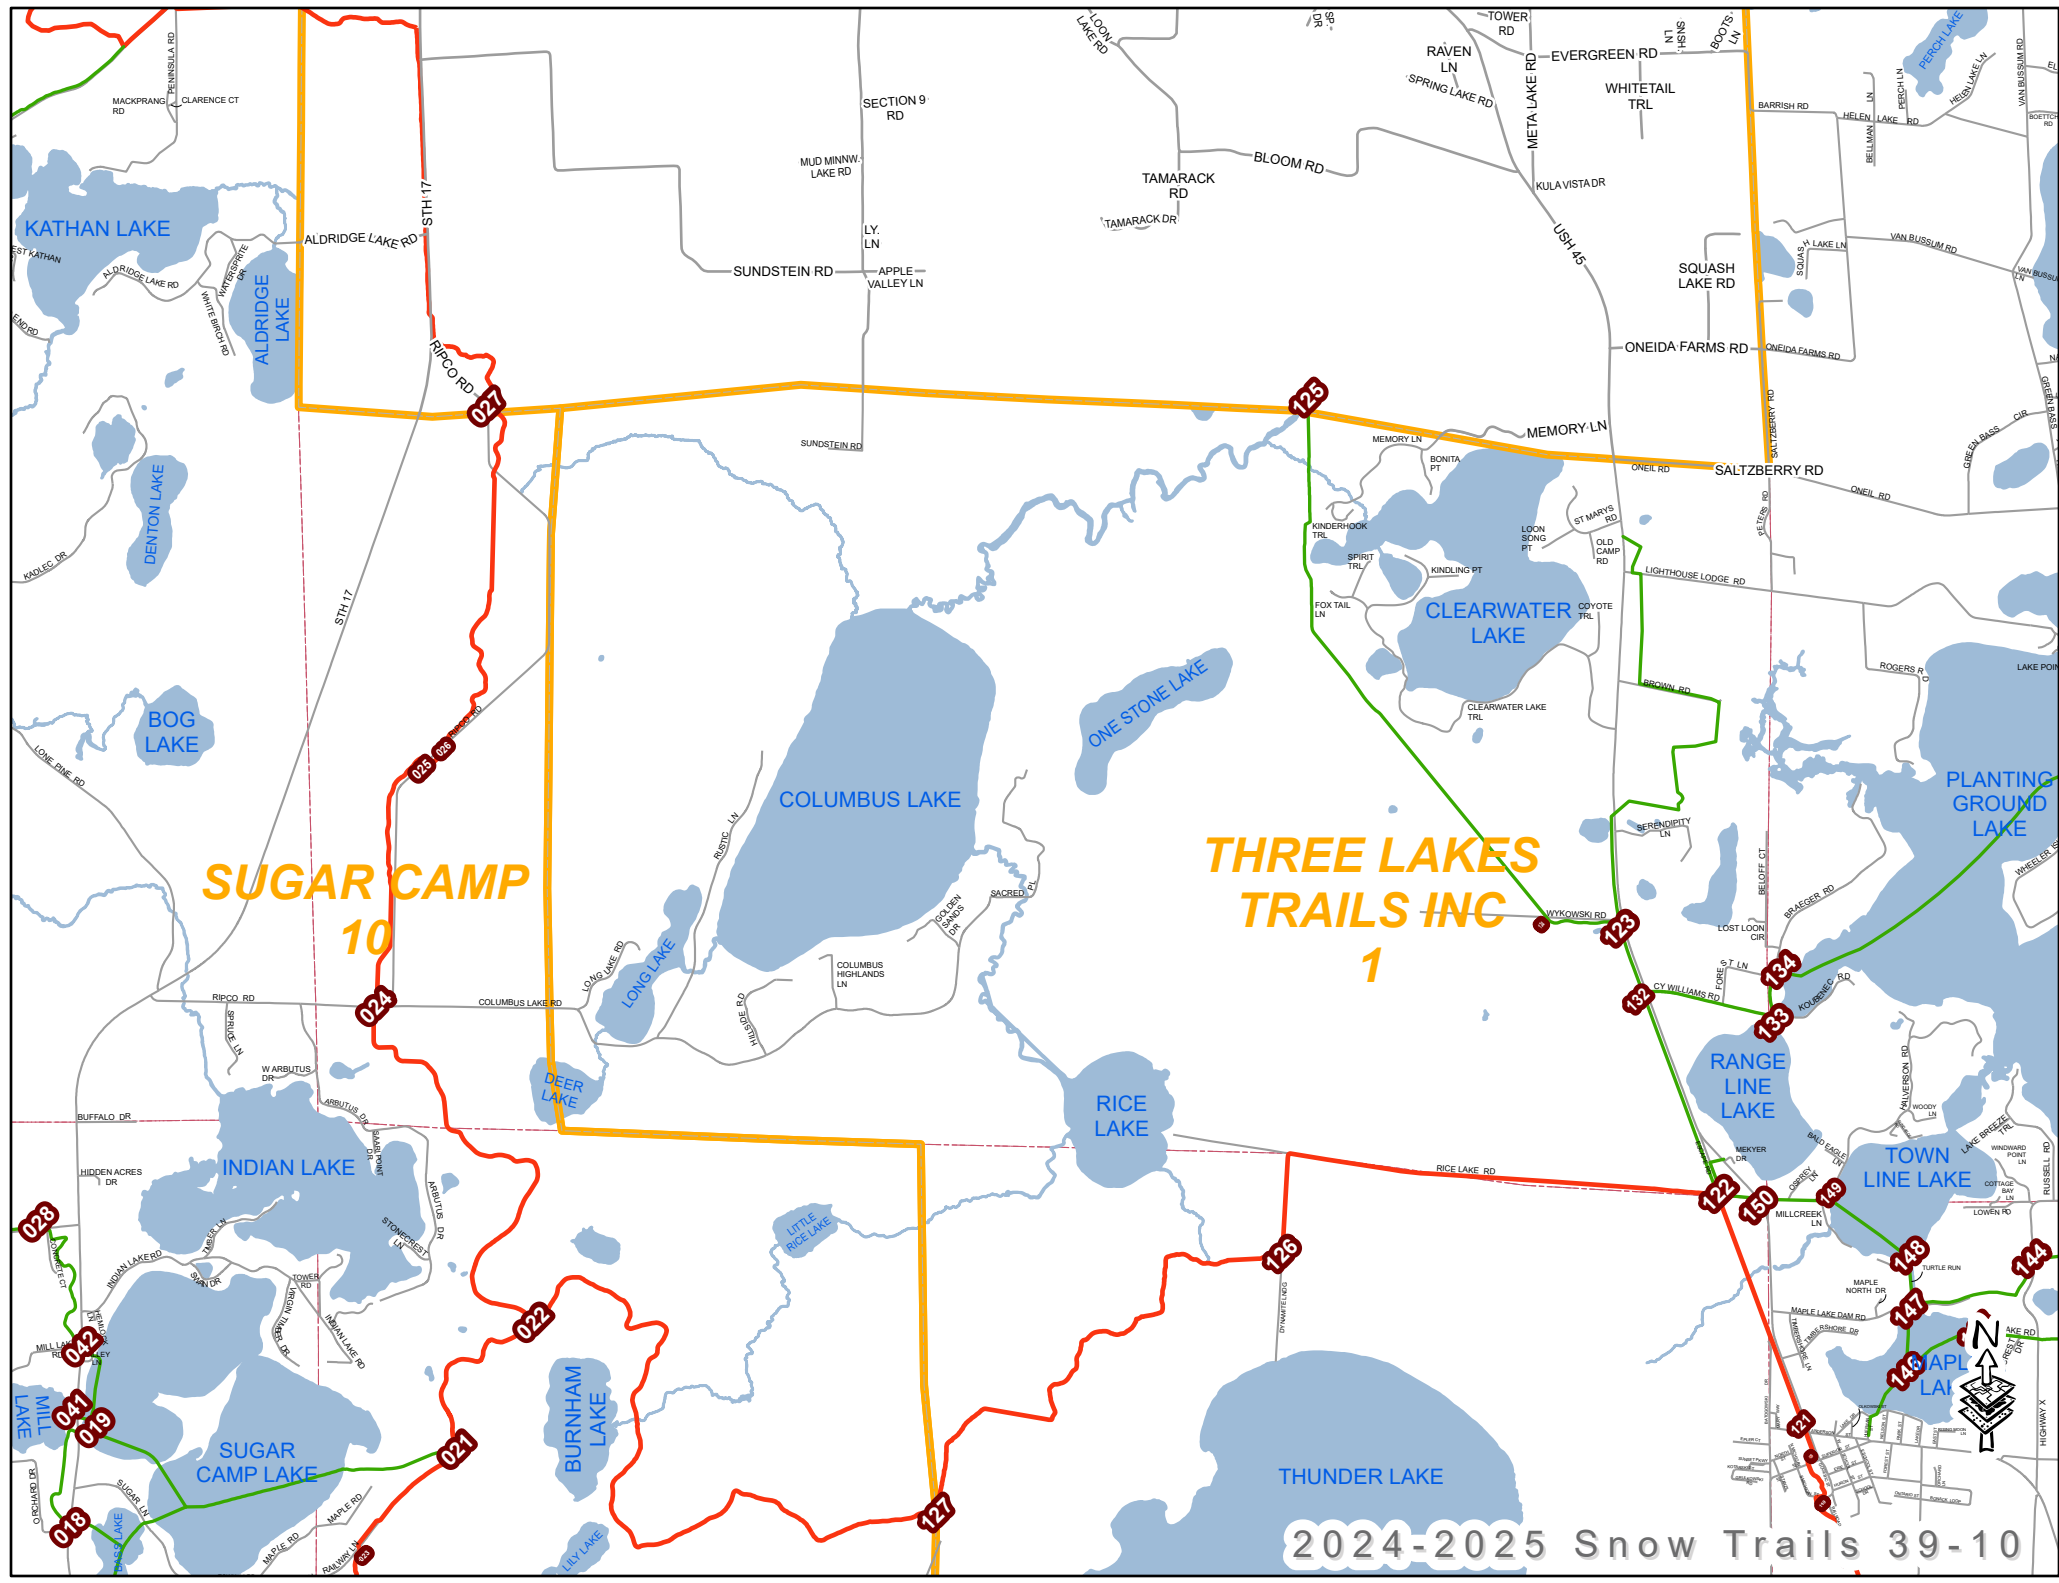

BO-BOEN

STONE LAKE

INDIAN LAKE

MILL LAKE

SUGAR CAMP LAKE

PICKEREL LAKE

JENNY BARNES LAKE

OATMEAL LAKE

TIM LYNN LAKE

SUGAR CAMP
10

LILY BASS LAKE

TAMARACK LAKE

LOST LAKE

HODAG
SNO-TRAILS
2

JENNIE WEBBER LAKE

SILVER LAKE

**MINOCQUA
FOREST
RIDERS
6**

**CROSS COUNTRY
CRUISERS
7**

**CROSS COUNTRY
CRUISERS**

BO-BOEN

**NEW-TOM SNO
FLEAS**

NEW-TOM SNO FLEAS
8

BO-BOEN
9

SUGAR CAMP

2024-2025 Snow Trails 39-08

BO-BOEN
9

SUGAR CAMP
10

THREE LAKES TRAILS INC
1

**SUGAR CAMP
10**

**THREE LAKES
TRAILS INC
1**

THREE LAKES TRAILS INC
1