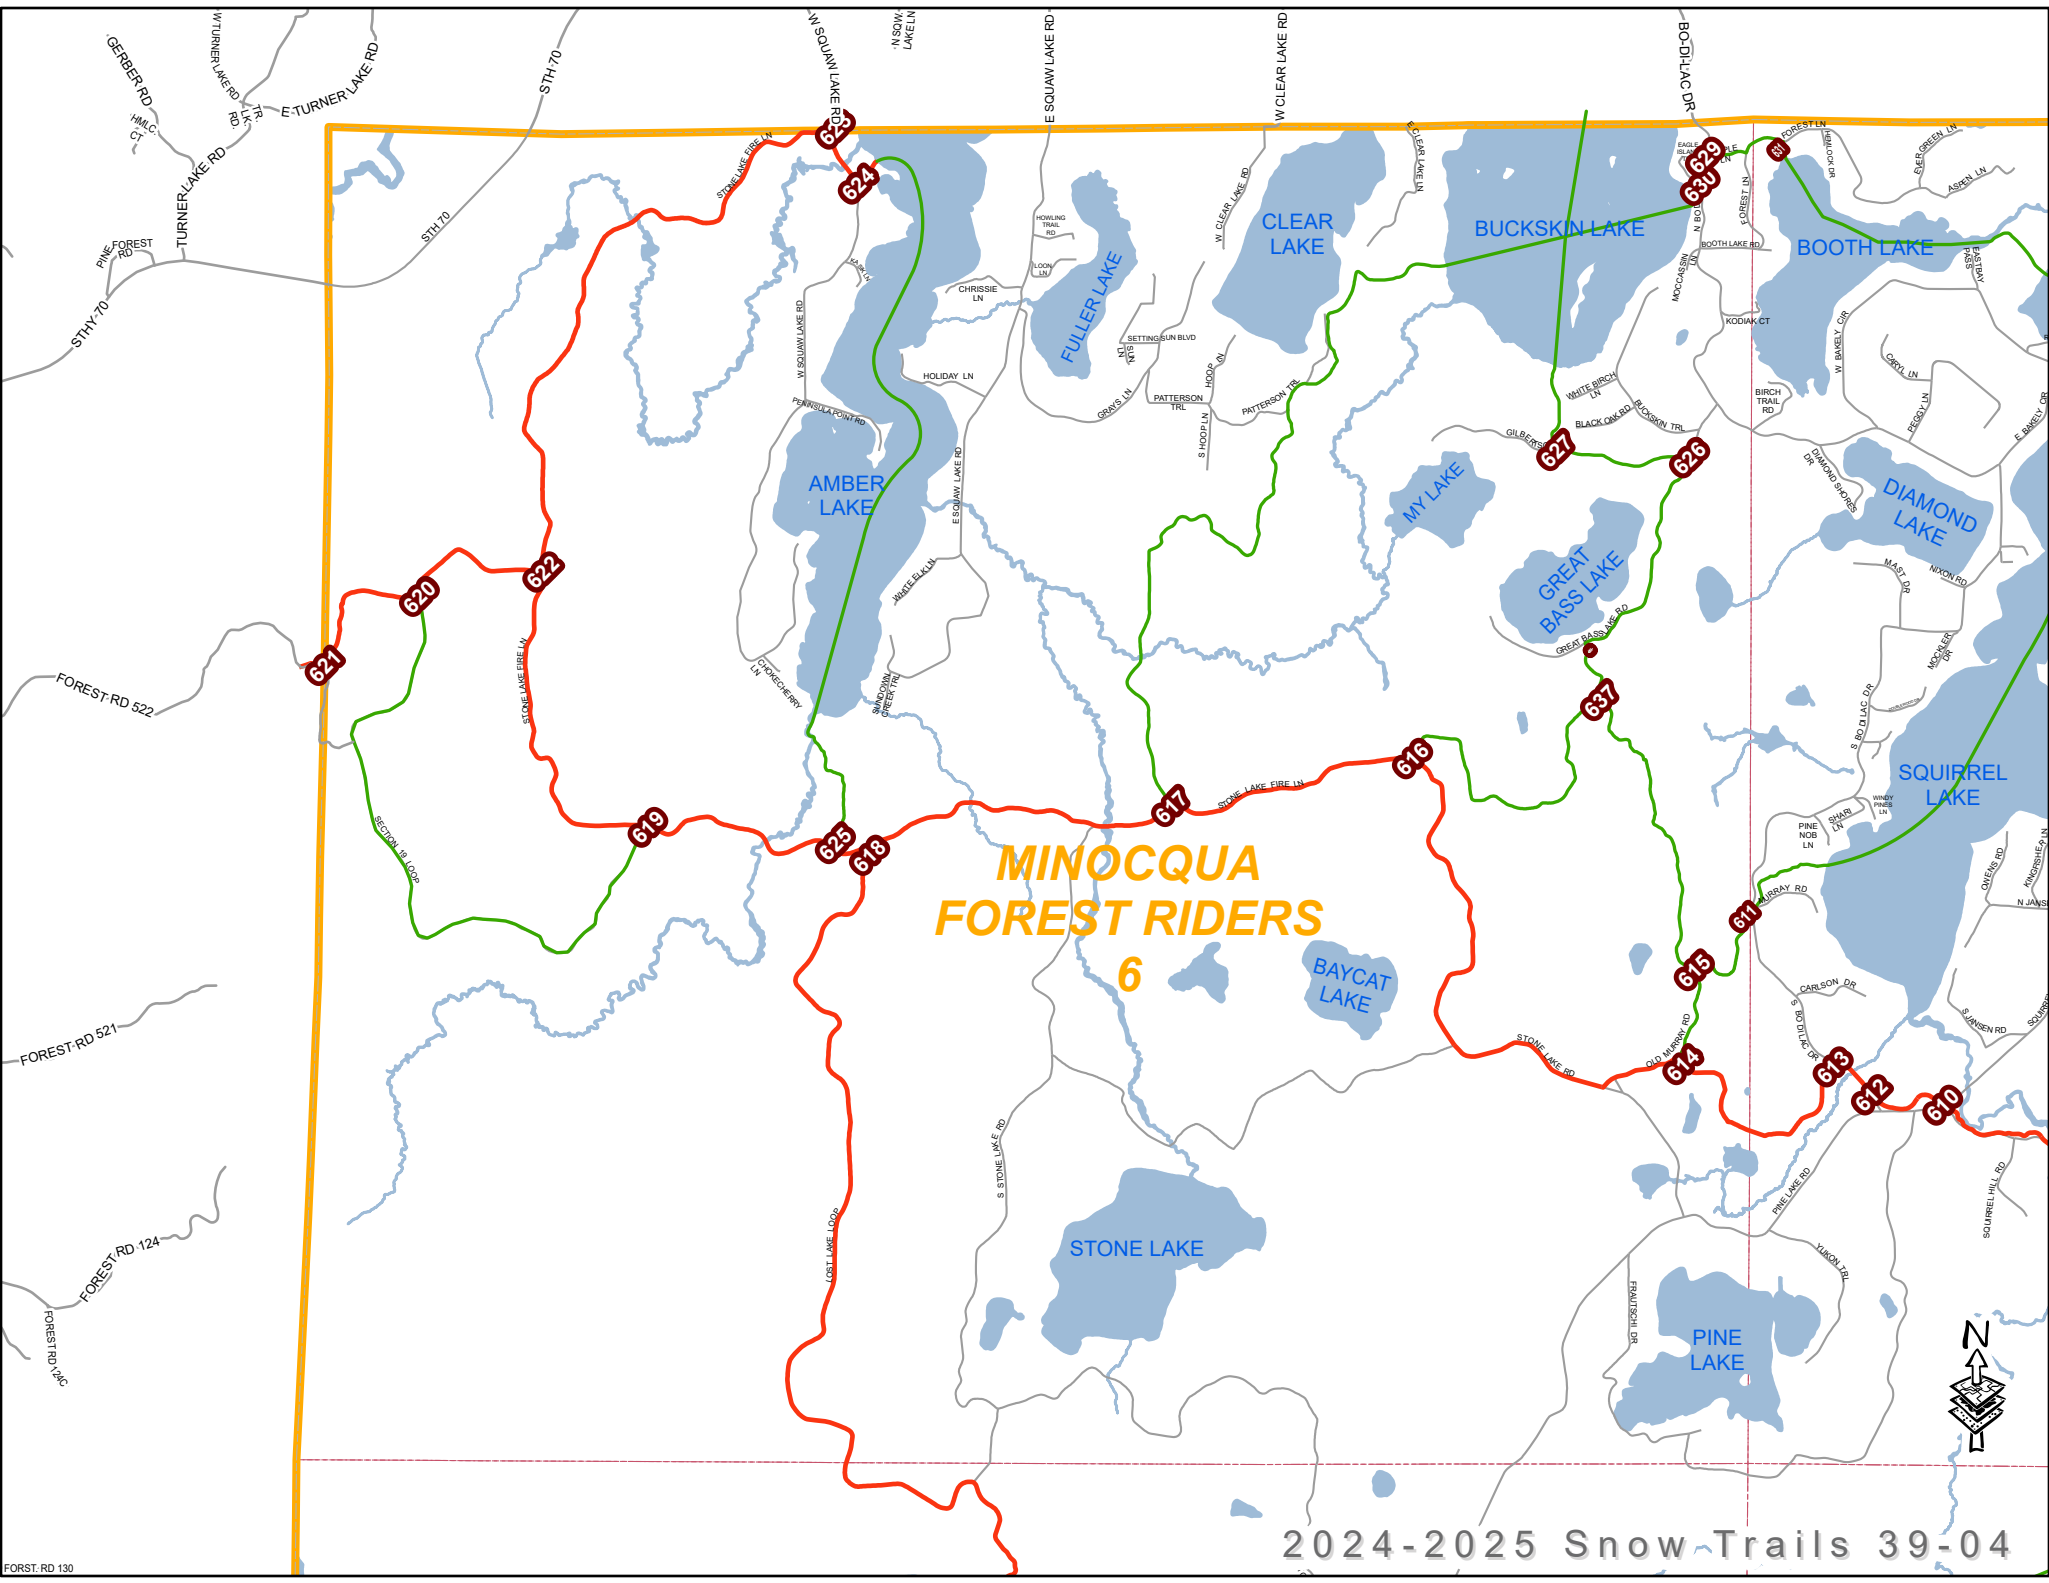

8

BO-BOEN

NEW-TOM SNO FLEAS

8

SUGAR CAMP

10

HODAG SNO-TRAILS

2

TIM LYNN LAKE

SUGAR CAMP
10

LILY BASS LAKE

TAMARACK LAKE

LOST LAKE

HODAG
SNO-TRAILS
2

JENNIE WEBBER LAKE

SILVER LAKE

2024-2025 Snow Trails 38-09

**SUGAR CAMP
10**

**THREE LAKES
TRAILS INC
1**

**HODAG
SNO-TRAILS
2**

THREE LAKES TRAILS INC
1

**MINOCQUA
FOREST RIDERS
6**

MINOCQUA FOREST RIDERS

6

**MINOCQUA
FOREST
RIDERS
6**

**CROSS COUNTRY
CRUISERS
7**

**CROSS COUNTRY
CRUISERS**

BO-BOEN

**NEW-TOM SNO
FLEAS**

NEW-TOM SNO FLEAS
8

BO-BOEN
9

SUGAR CAMP