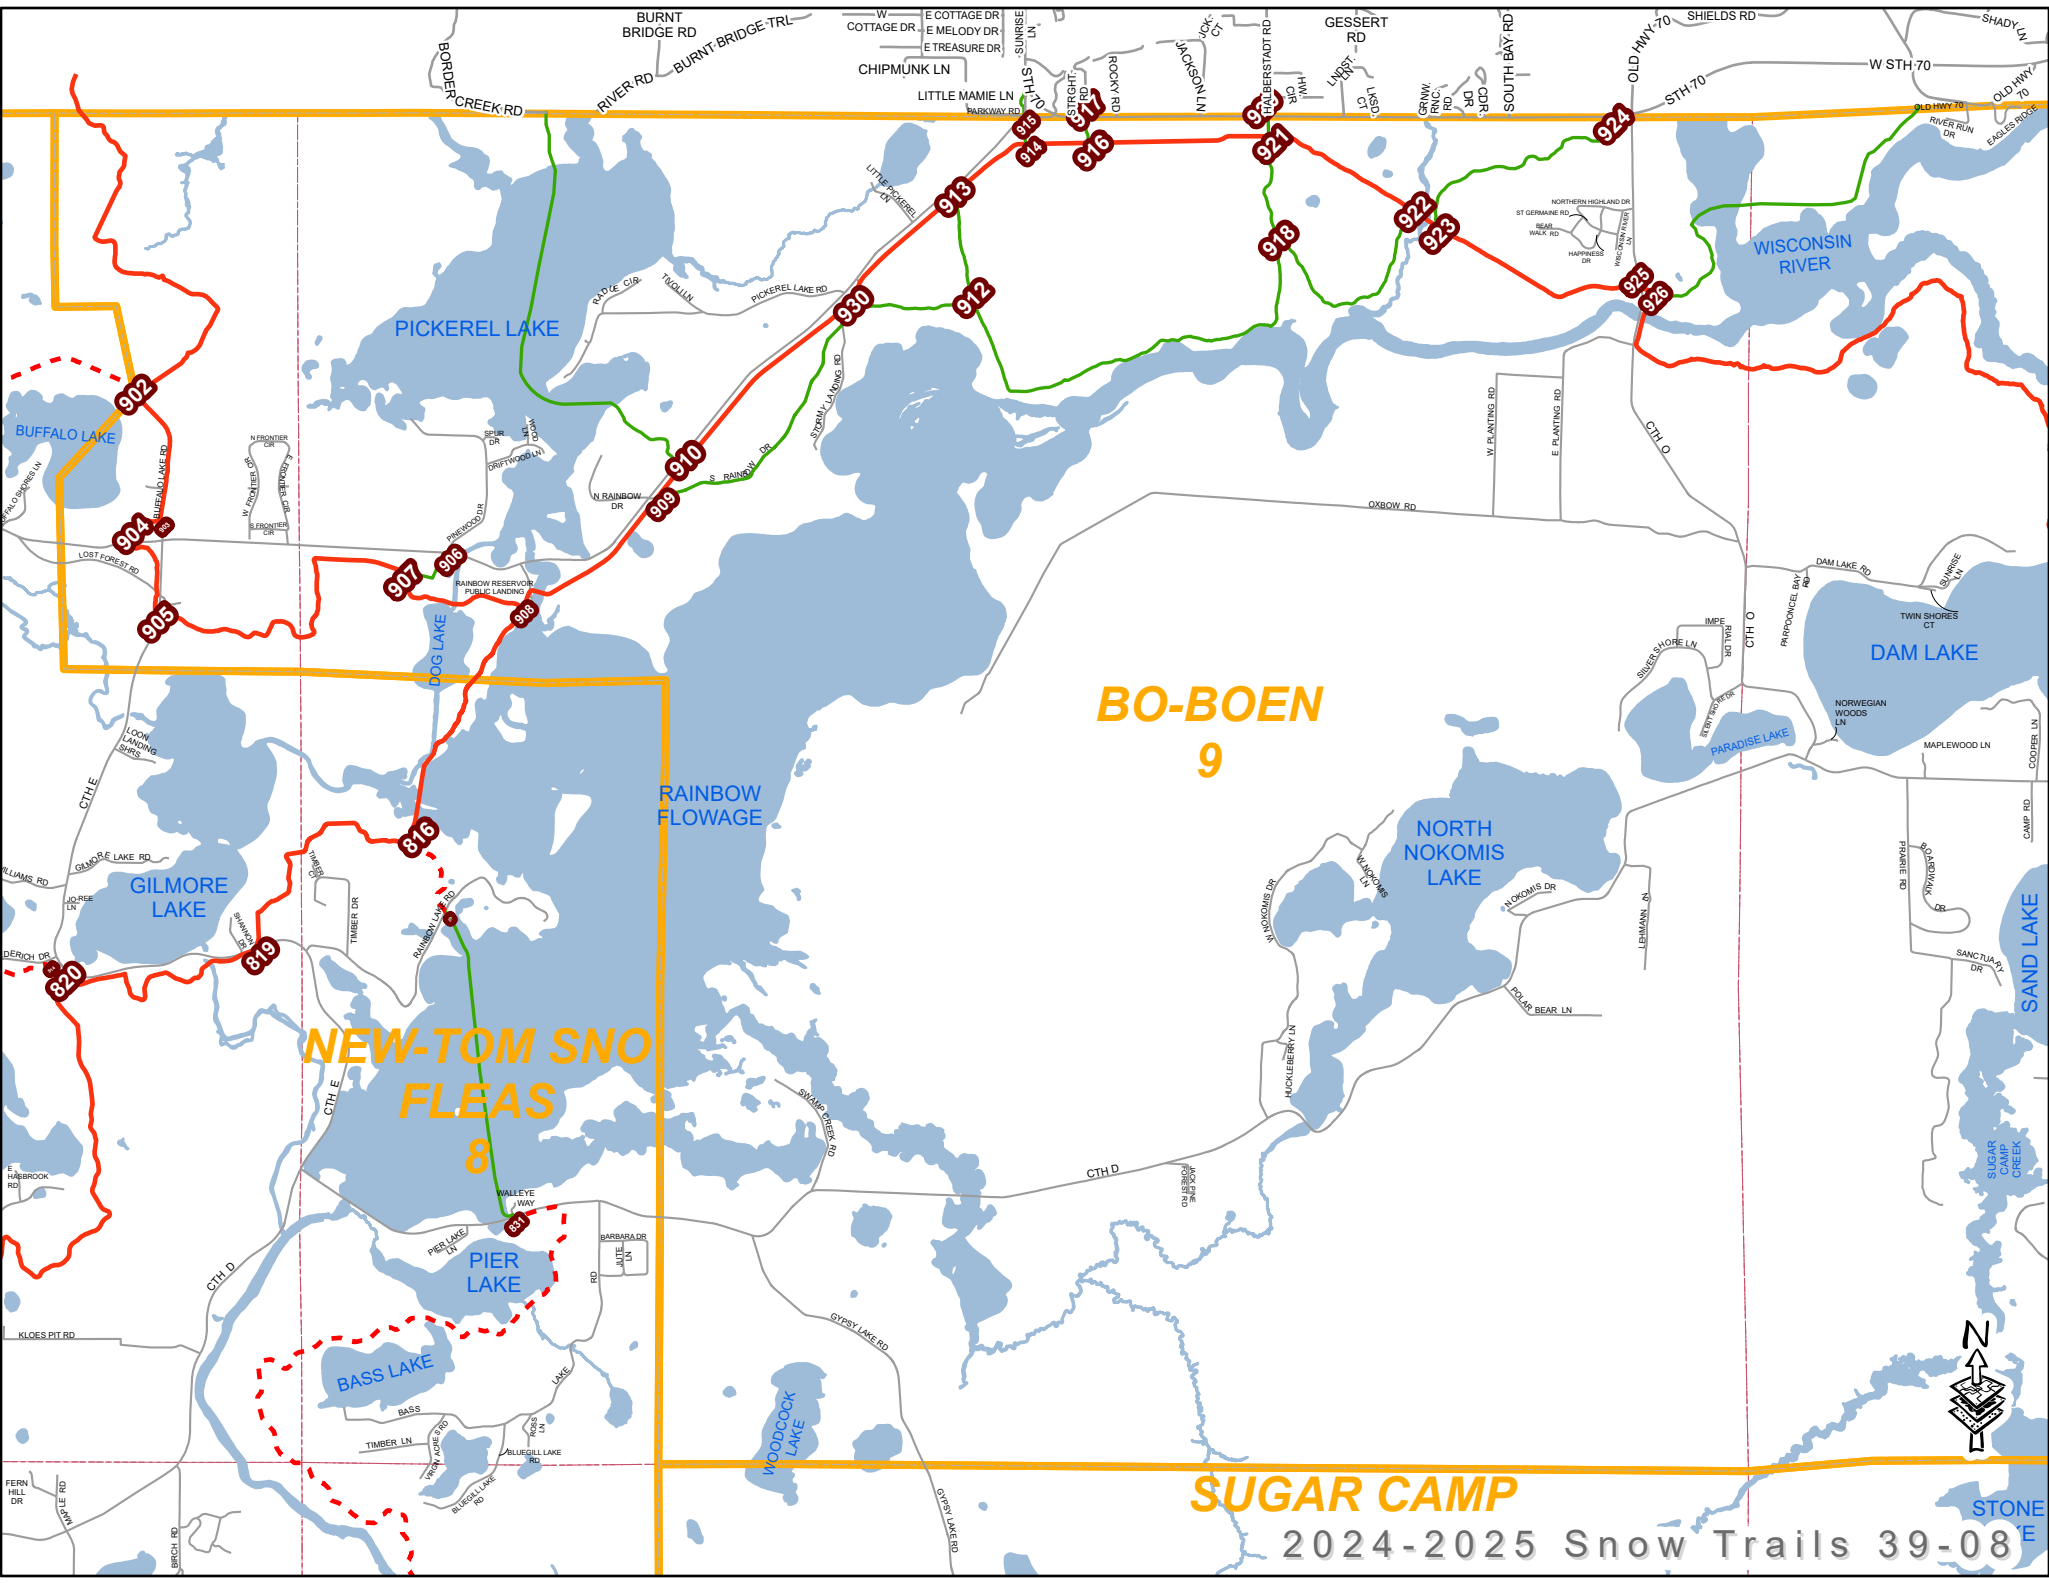

8

BO-BOEN

NEW-TOM SNO FLEAS

8

SUGAR CAMP

10

HODAG SNO-TRAILS

2

BO-BOEN

STONE LAKE

INDIAN LAKE

MILL LAKE

SUGAR CAMP LAKE

PICKEREL LAKE

JENNY BARNES LAKE

OATMEAL LAKE

TIM LYNN LAKE

SUGAR CAMP
10

LILY BASS LAKE

TAMARACK LAKE

LOST LAKE

HODAG
SNO-TRAILS
2

JENNIE WEBBER LAKE

SILVER LAKE

**MINOCQUA
FOREST
RIDERS
6**

**CROSS COUNTRY
CRUISERS
7**

**CROSS COUNTRY
CRUISERS**

BO-BOEN

**NEW-TOM SNO
FLEAS**

NEW-TOM SNO FLEAS
8

BO-BOEN
9

SUGAR CAMP