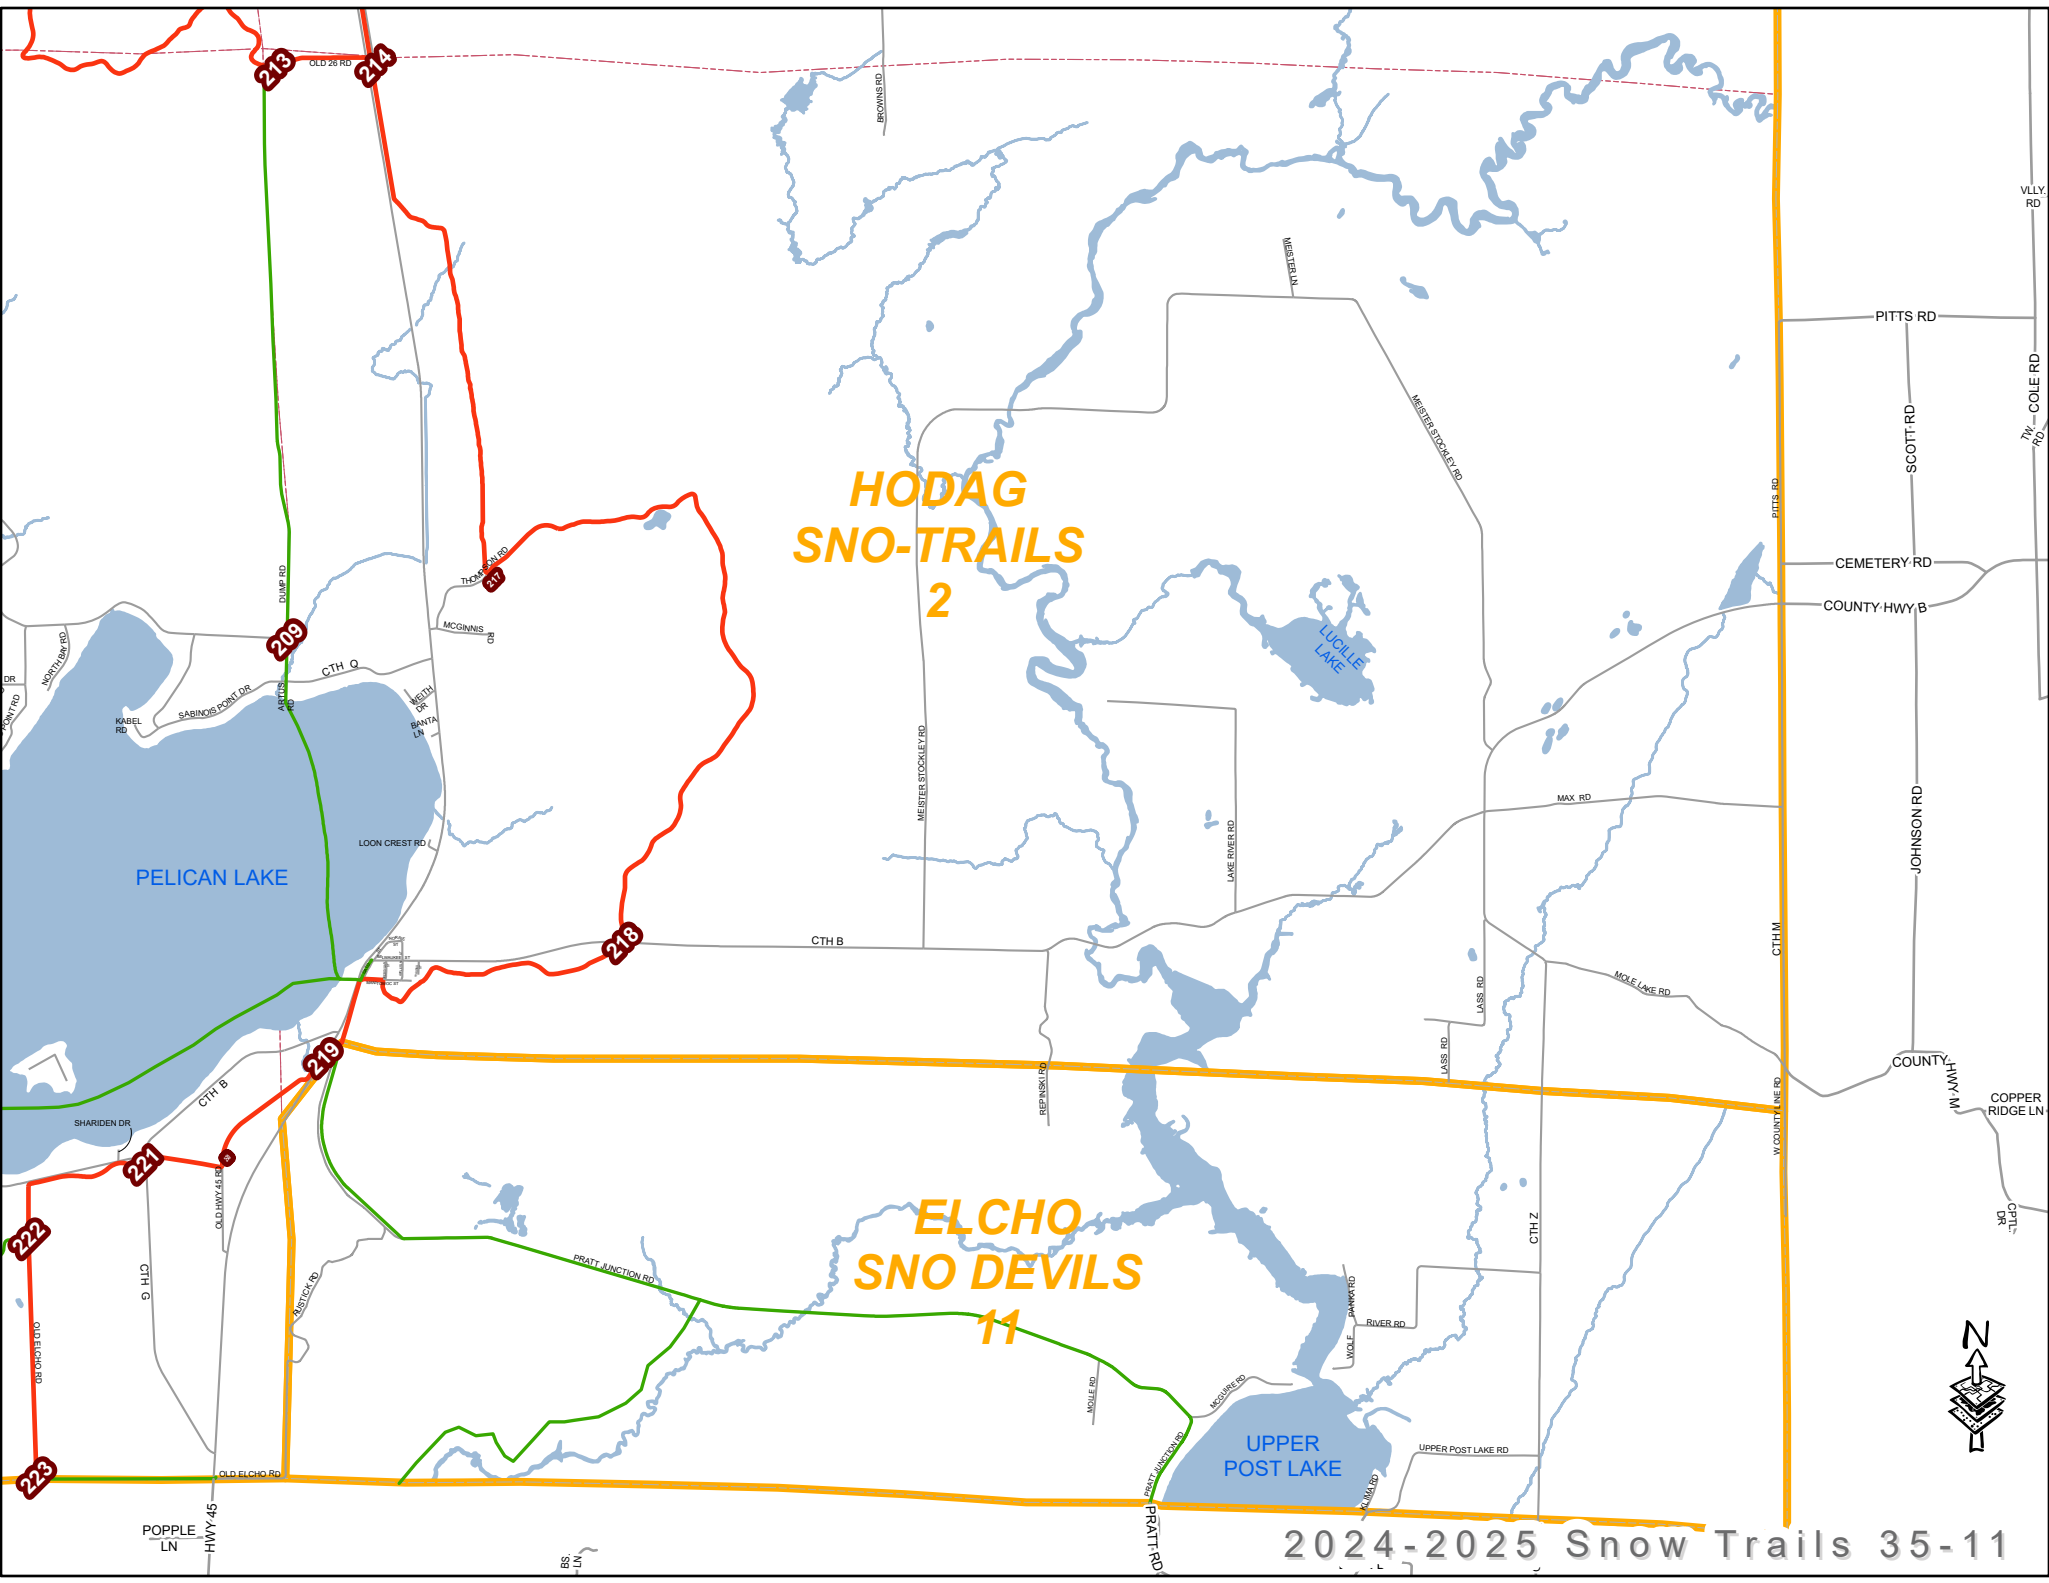

HODAG SNO-TRAILS 2

HODAG SNO-TRAILS 2

ELCHO SNO DEVIL 11

**HODAG
SNO-TRAILS
2**

**ELCHO
SNO DEVILS
11**

**MINOCQUA
FOREST RIDERS
6**

**NORTHERN
TRAILS
UNLIMITED
4**

MINOCQUA FOREST RIDERS 6

NORTHERN TRAILS UNLIMITED 4

NORTHERN TRAILS UNLIMITED

4

NORTHWOODS PASSAGE

3

**NORTHWOODS
PASSAGE
3**

NEW-TOM SNO FLEAS

8

BO-BOEN

STONE LAKE

INDIAN LAKE

MILL LAKE

SUGAR CAMP LAKE

PICKEREL LAKE

JENNY BARNES LAKE

OATMEAL LAKE

TIM LYNN LAKE

SUGAR CAMP
10

LILY BASS LAKE

TAMARACK LAKE

LOST LAKE

HODAG
SNO-TRAILS
2

JENNIE WEBBER LAKE

SILVER LAKE