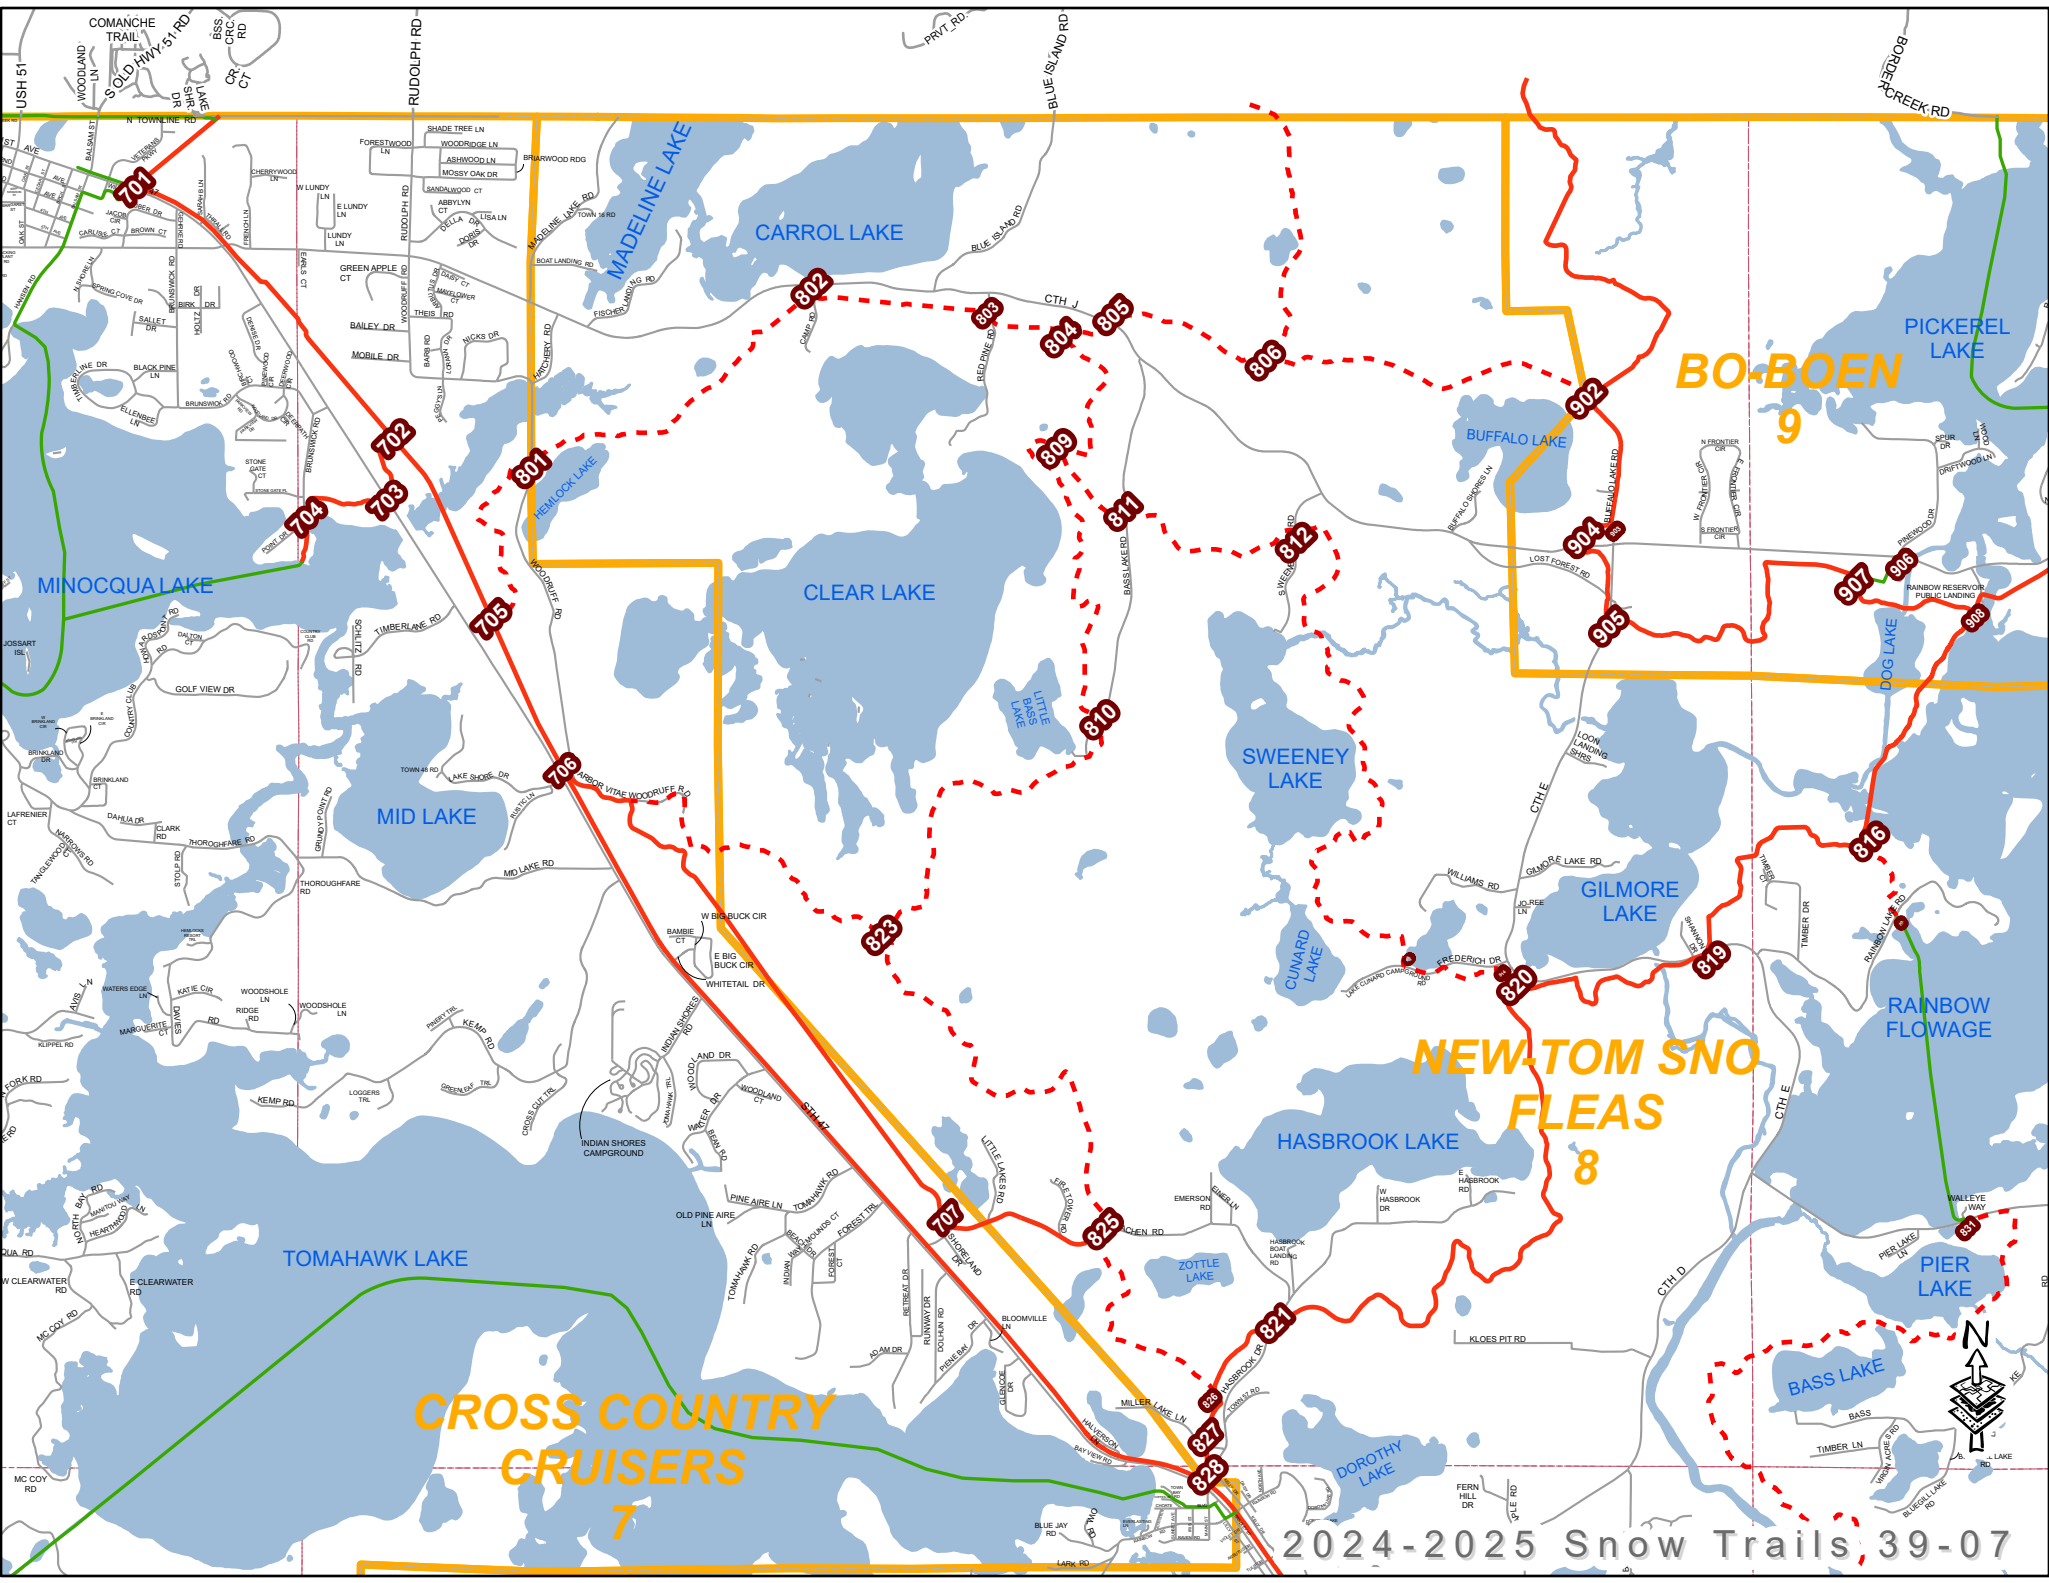

BO-BOEN

STONE LAKE

INDIAN LAKE

MILL LAKE

SUGAR CAMP LAKE

PICKEREL LAKE

JENNY BARNES LAKE

OATMEAL LAKE

TIM LYNN LAKE

SUGAR CAMP
10

LILY BASS LAKE

TAMARACK LAKE

LOST LAKE

HODAG
SNO-TRAILS
2

JENNIE WEBBER LAKE

SILVER LAKE

2024-2025 Snow Trails 38-09

**SUGAR CAMP
10**

**THREE LAKES
TRAILS INC
1**

**HODAG
SNO-TRAILS
2**

THREE LAKES TRAILS INC
1

**MINOCQUA
FOREST RIDERS
6**

MINOCQUA FOREST RIDERS

6

**MINOCQUA
FOREST
RIDERS
6**

**CROSS COUNTRY
CRUISERS
7**

**CROSS COUNTRY
CRUISERS**

BO-BOEN

**NEW-TOM SNO
FLEAS**

NEW-TOM SNO FLEAS
8

BO-BOEN
9

SUGAR CAMP