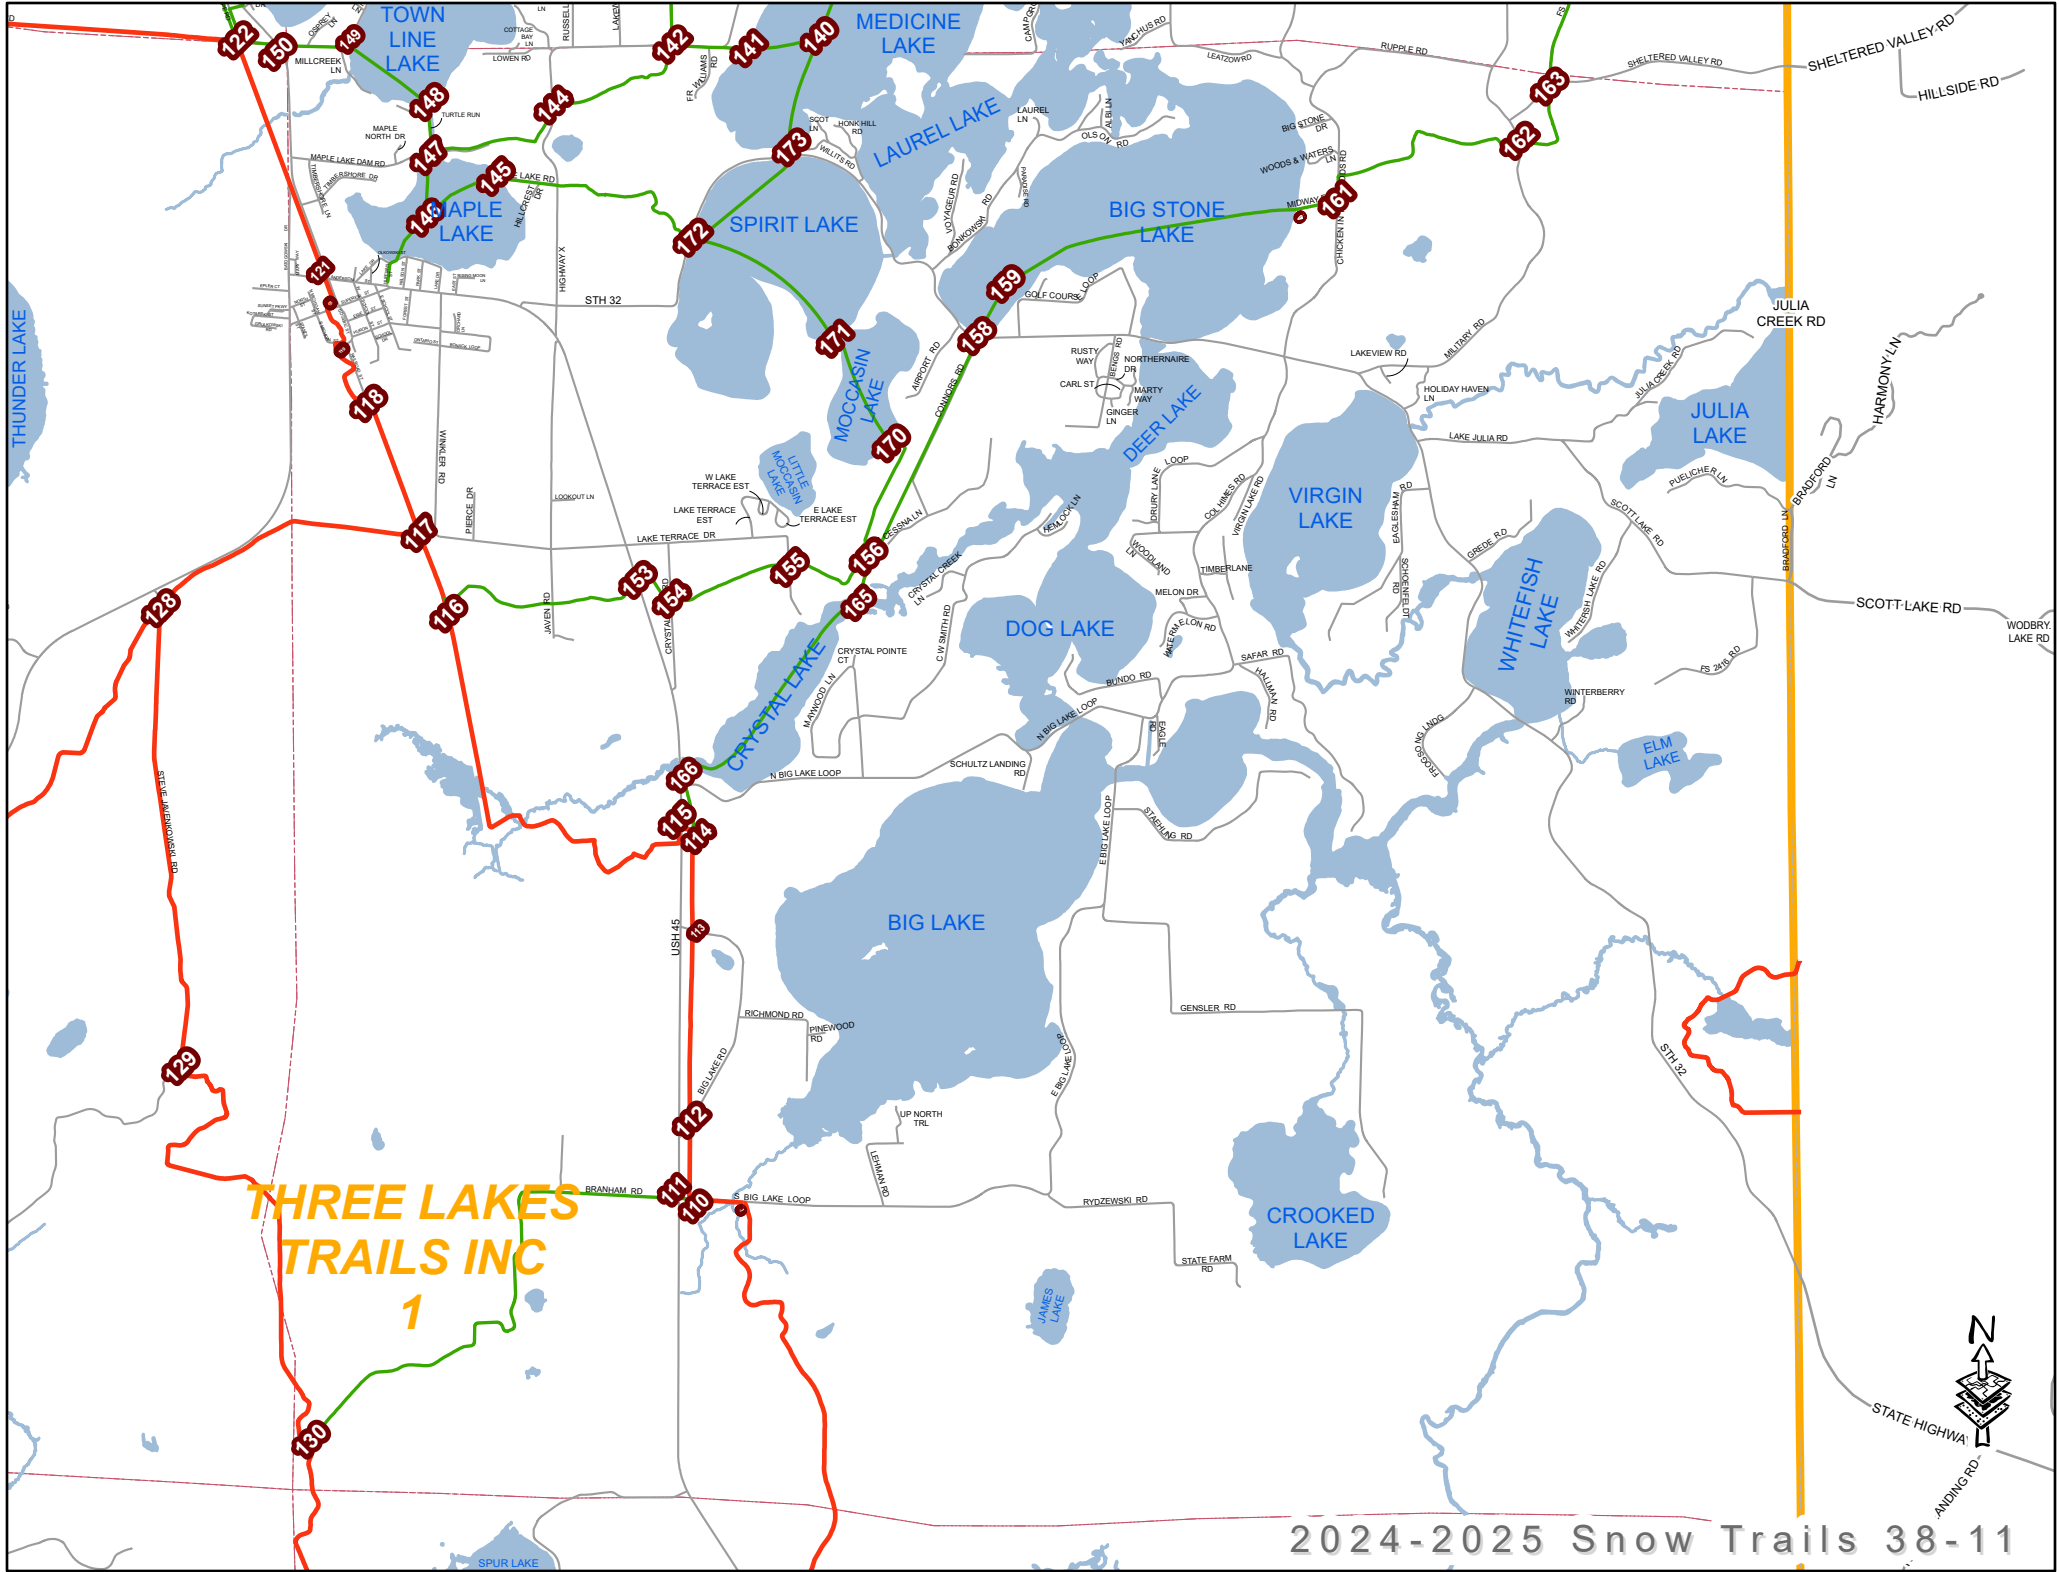

BO-BOEN

STONE LAKE

INDIAN LAKE

MILL LAKE

SUGAR CAMP LAKE

PICKEREL LAKE

JENNY BARNES LAKE

OATMEAL LAKE

TIM LYNN LAKE

SUGAR CAMP
10

LILY BASS LAKE

TAMARACK LAKE

LOST LAKE

HODAG
SNO-TRAILS
2

JENNIE WEBBER LAKE

SILVER LAKE

2024-2025 Snow Trails 38-09

**SUGAR CAMP
10**

**THREE LAKES
TRAILS INC
1**

**HODAG
SNO-TRAILS
2**

THREE LAKES TRAILS INC
1

**MINOCQUA
FOREST RIDERS
6**

MINOCQUA FOREST RIDERS

6

**MINOCQUA
FOREST
RIDERS
6**

**CROSS COUNTRY
CRUISERS
7**

**CROSS COUNTRY
CRUISERS**

BO-BOEN

**NEW-TOM SNO
FLEAS**

NEW-TOM SNO FLEAS
8

BO-BOEN
9

SUGAR CAMP