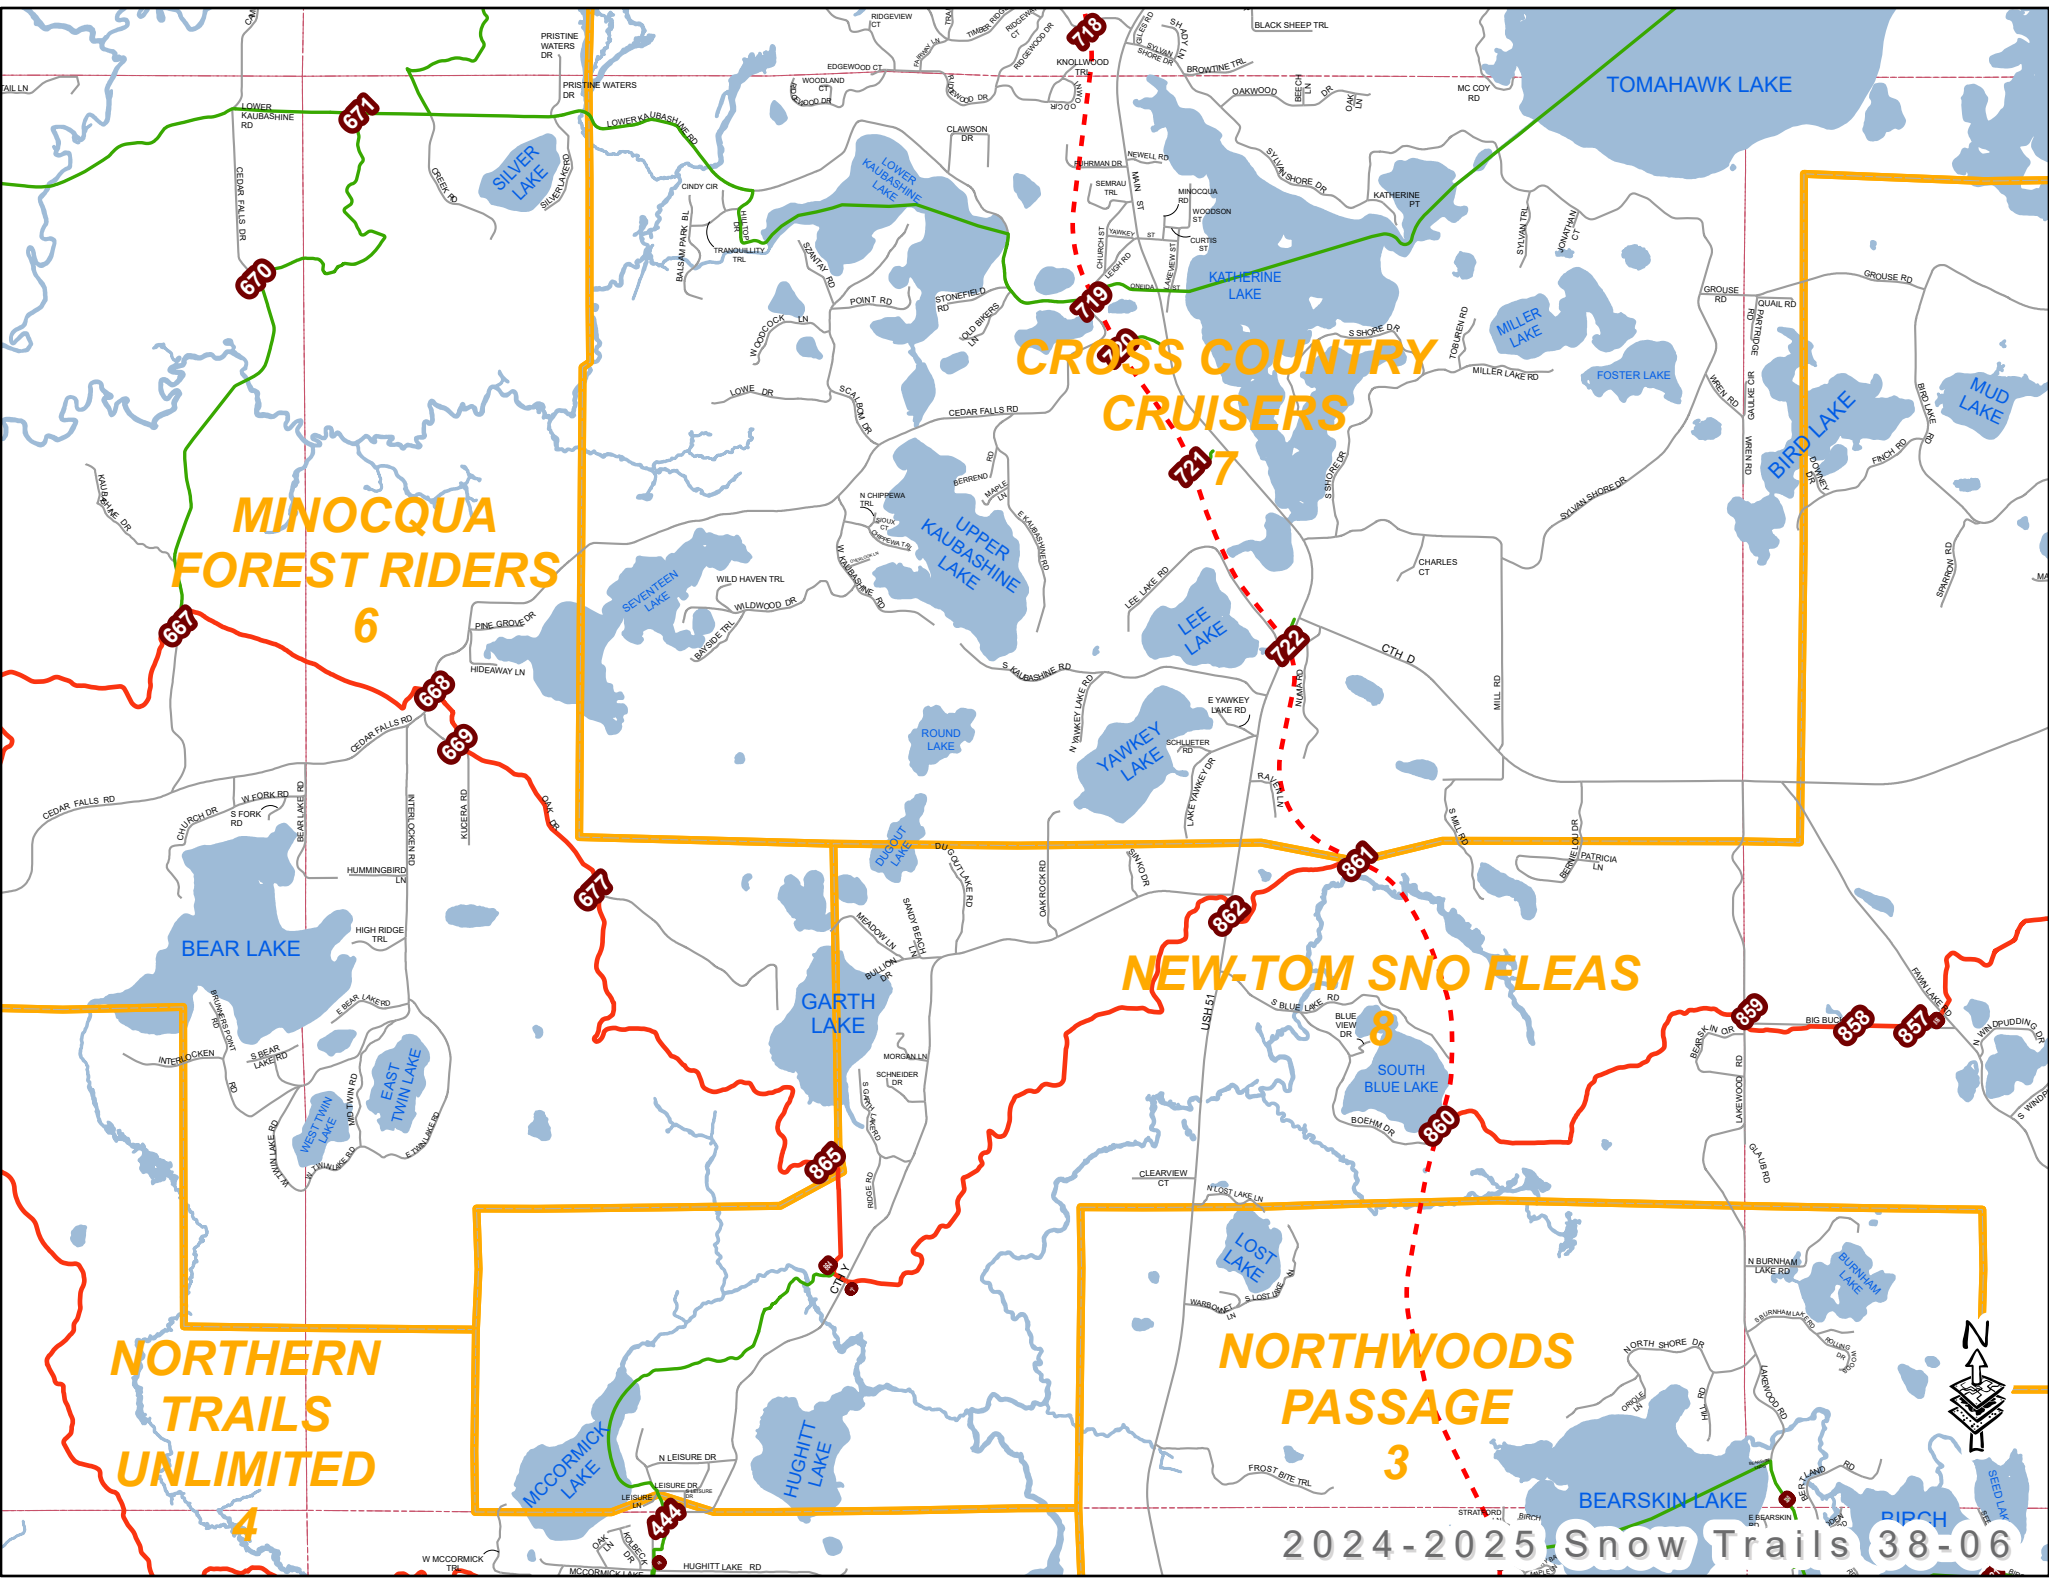

**HODAG
SNO-TRAILS
2**

**THREE LAKES
TRAILS INC
1**

MINOCQUA FOREST RIDERS

**MINOCQUA
FOREST RIDERS**
6

**NORTHERN
TRAILS
UNLIMITED**
4

**NEW-TOM
SNO FLIES**
8

MINOCQUA FOREST RIDERS
6

CROSS COUNTRY CRUISERS
6

NEW-TOM SNO FLEAS
8

NORTHERN TRAILS UNLIMITED
4

NORTHWOODS PASSAGE
3

CROSS COUNTRY CRUISERS

7

NORTHWOODS PASSAGE

3

NEW-TOM SNO FLEAS

8

BO-BOEN

NEW-TOM SNO FLEAS

8

SUGAR CAMP

10

HODAG SNO-TRAILS

2

BO-BOEN

STONE LAKE

INDIAN LAKE

MILL LAKE

SUGAR CAMP LAKE

PICKEREL LAKE

JENNY BARNES LAKE

OATMEAL LAKE