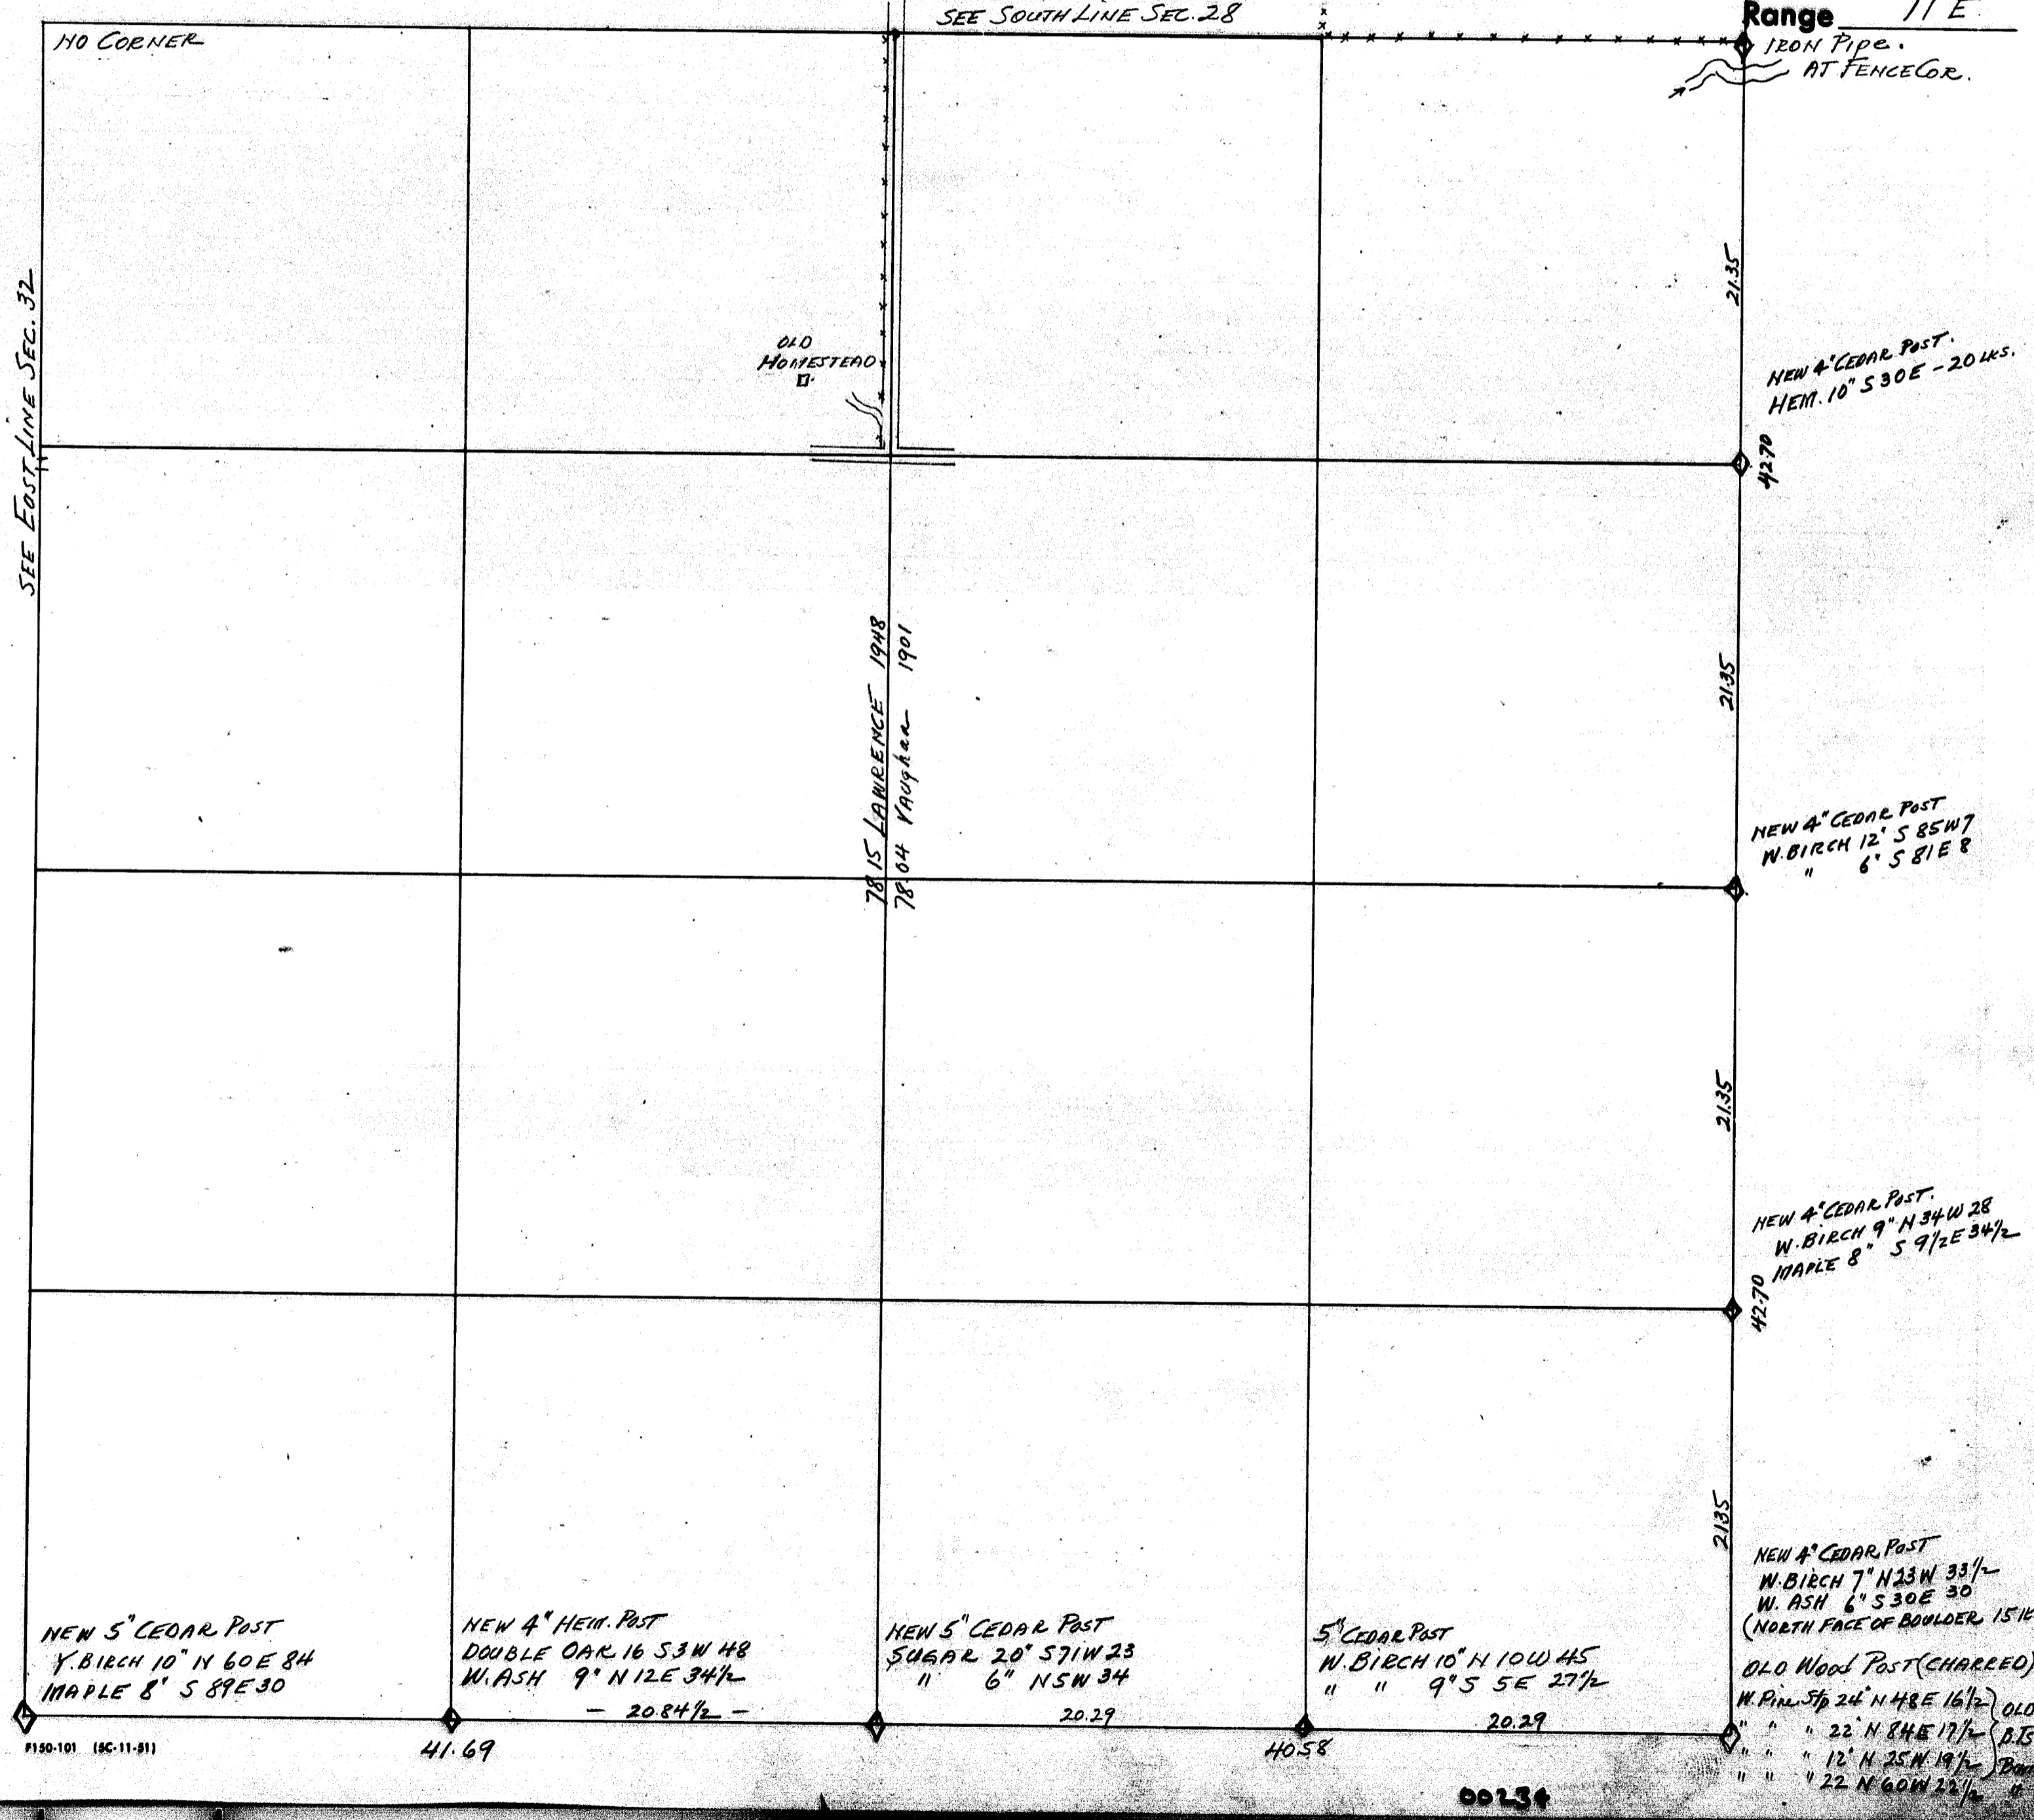

RETRACEMENT SURVEYS

County ONEIDA CO. State Wis.

Section 33

Township 35 N

Range 11 E

P150-101 (9C-11-81)

41.69

20.29

40.58

20.29

00134

12-28-04

17-28-04