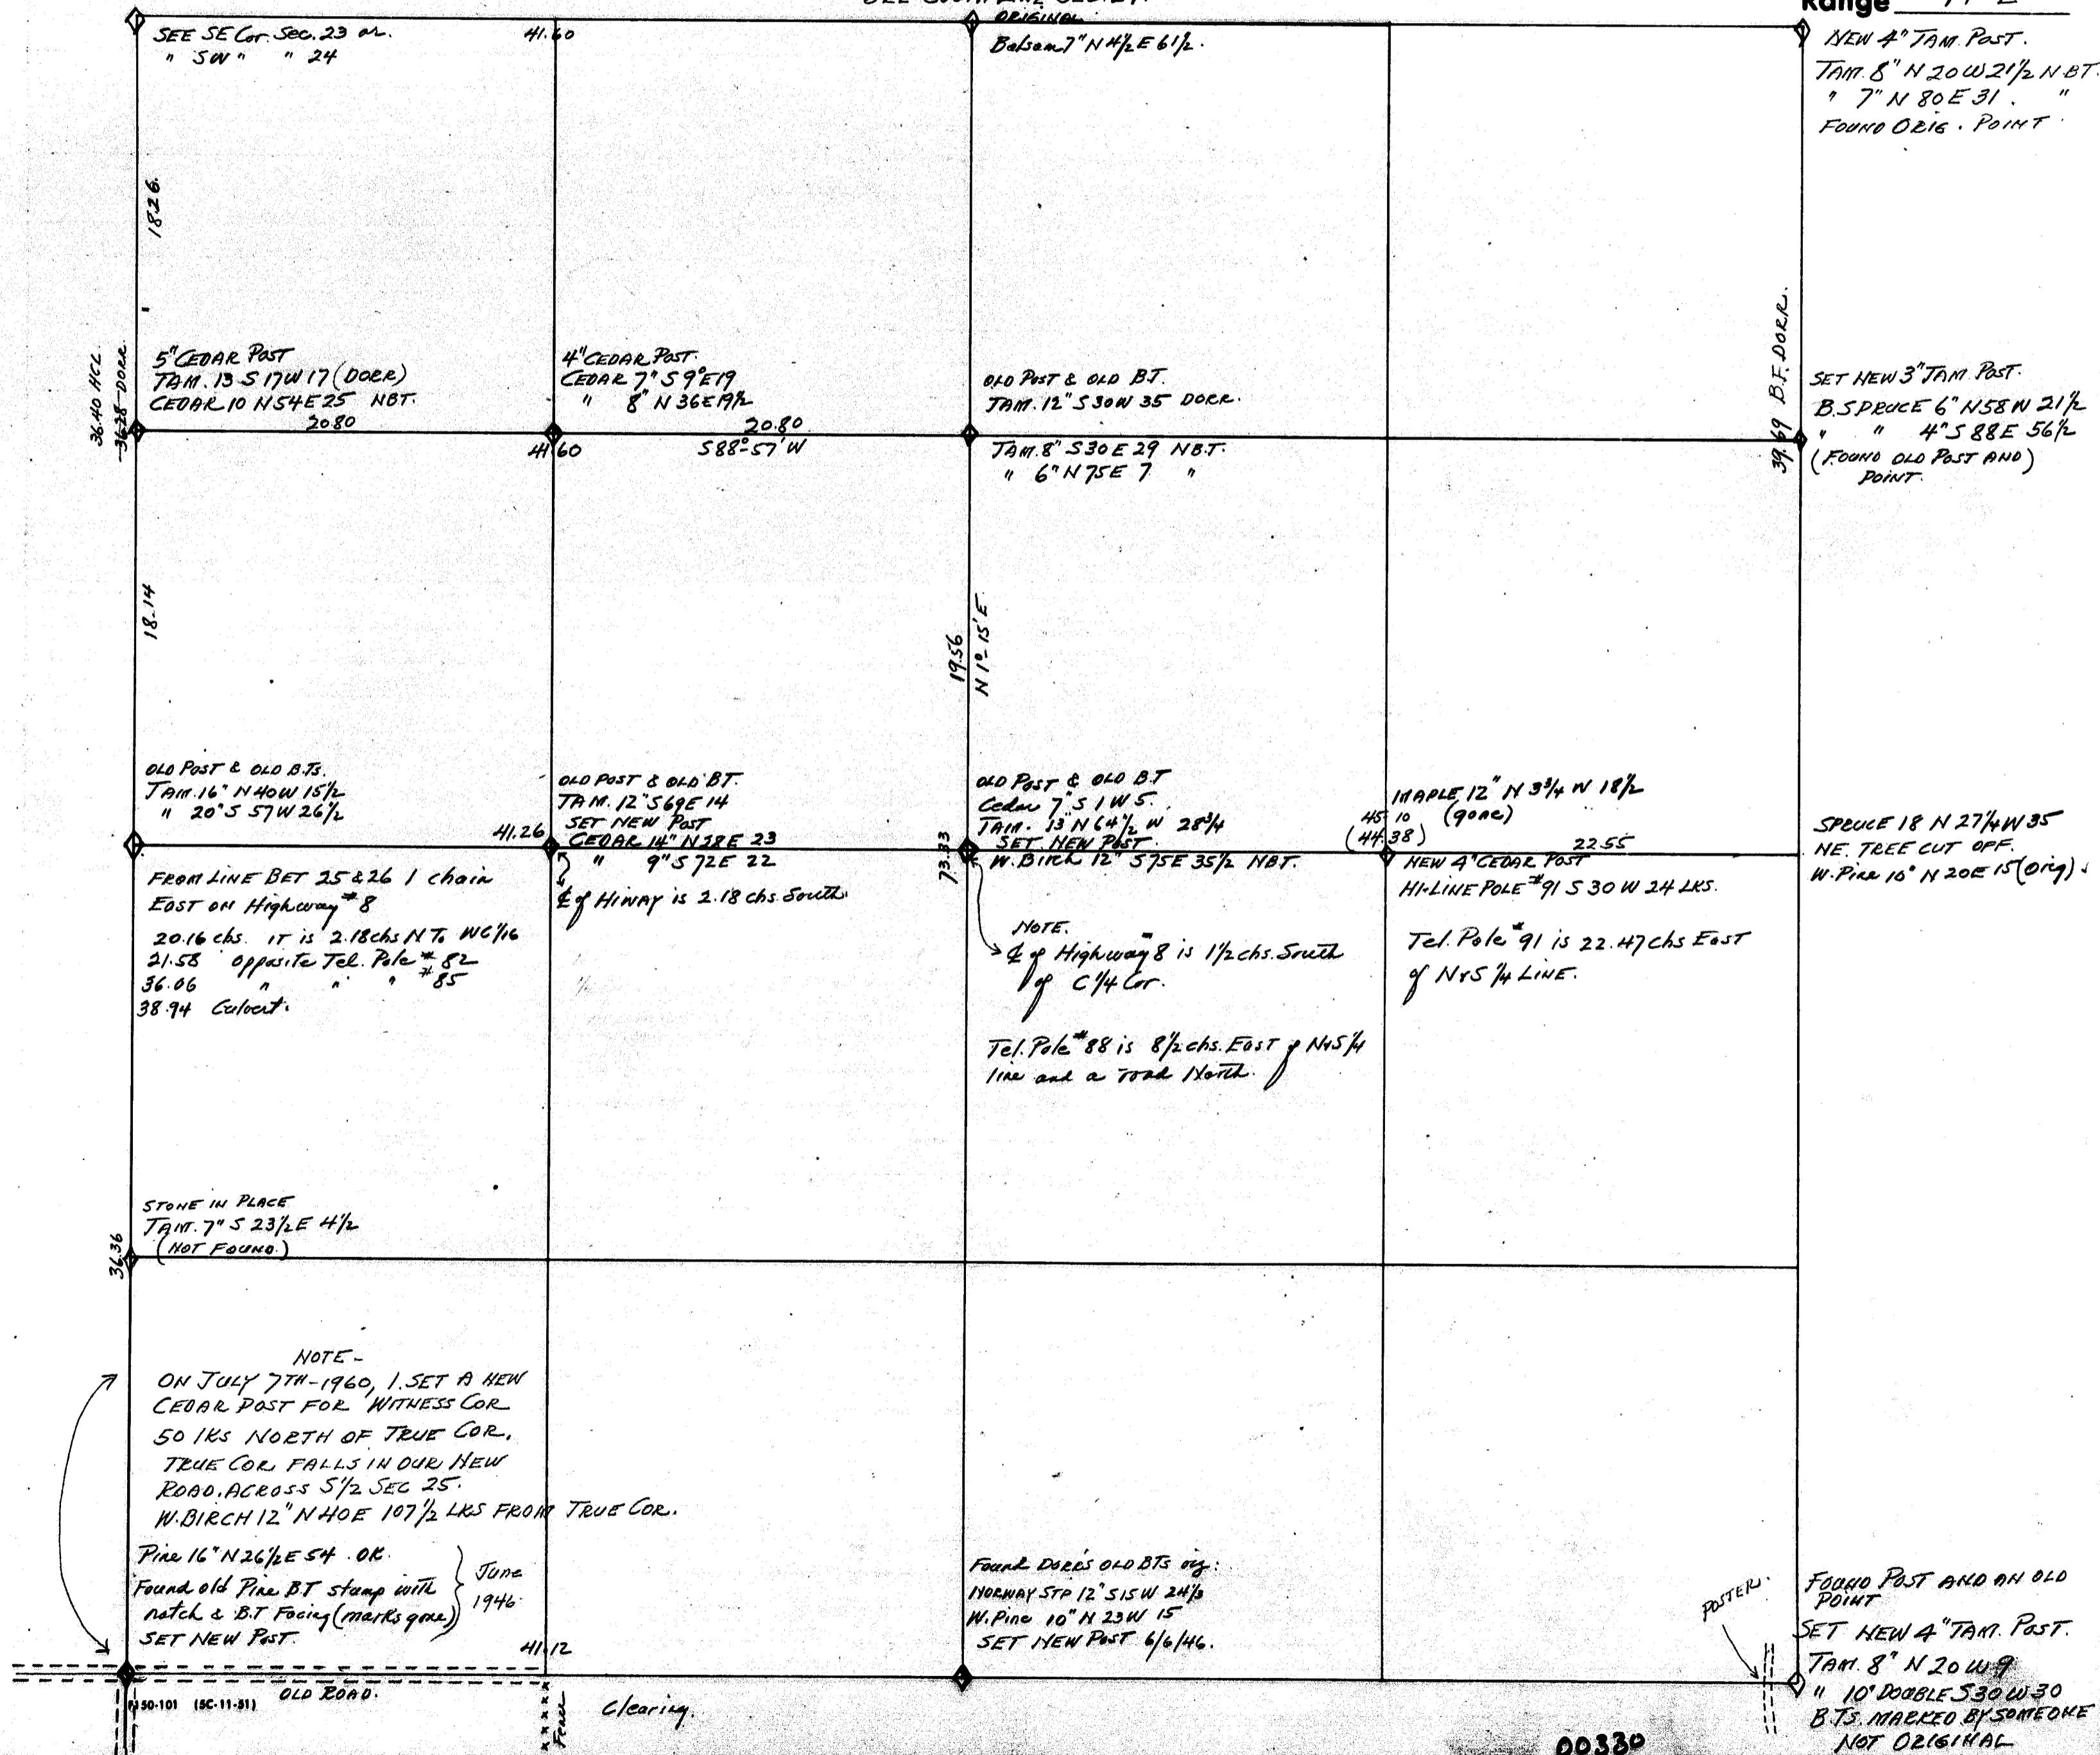

RETRACEMENT SURVEYS

County ONEIDA State WIS.

Basis: B.F. DORR DEC. 1899.
NEW POSTS SET FROM OLD B.T.S while
CRUISING. NO RESURVEYS MADE.

Section 25

Township 36 N

Range 11 E

12-28-04

12-28-04