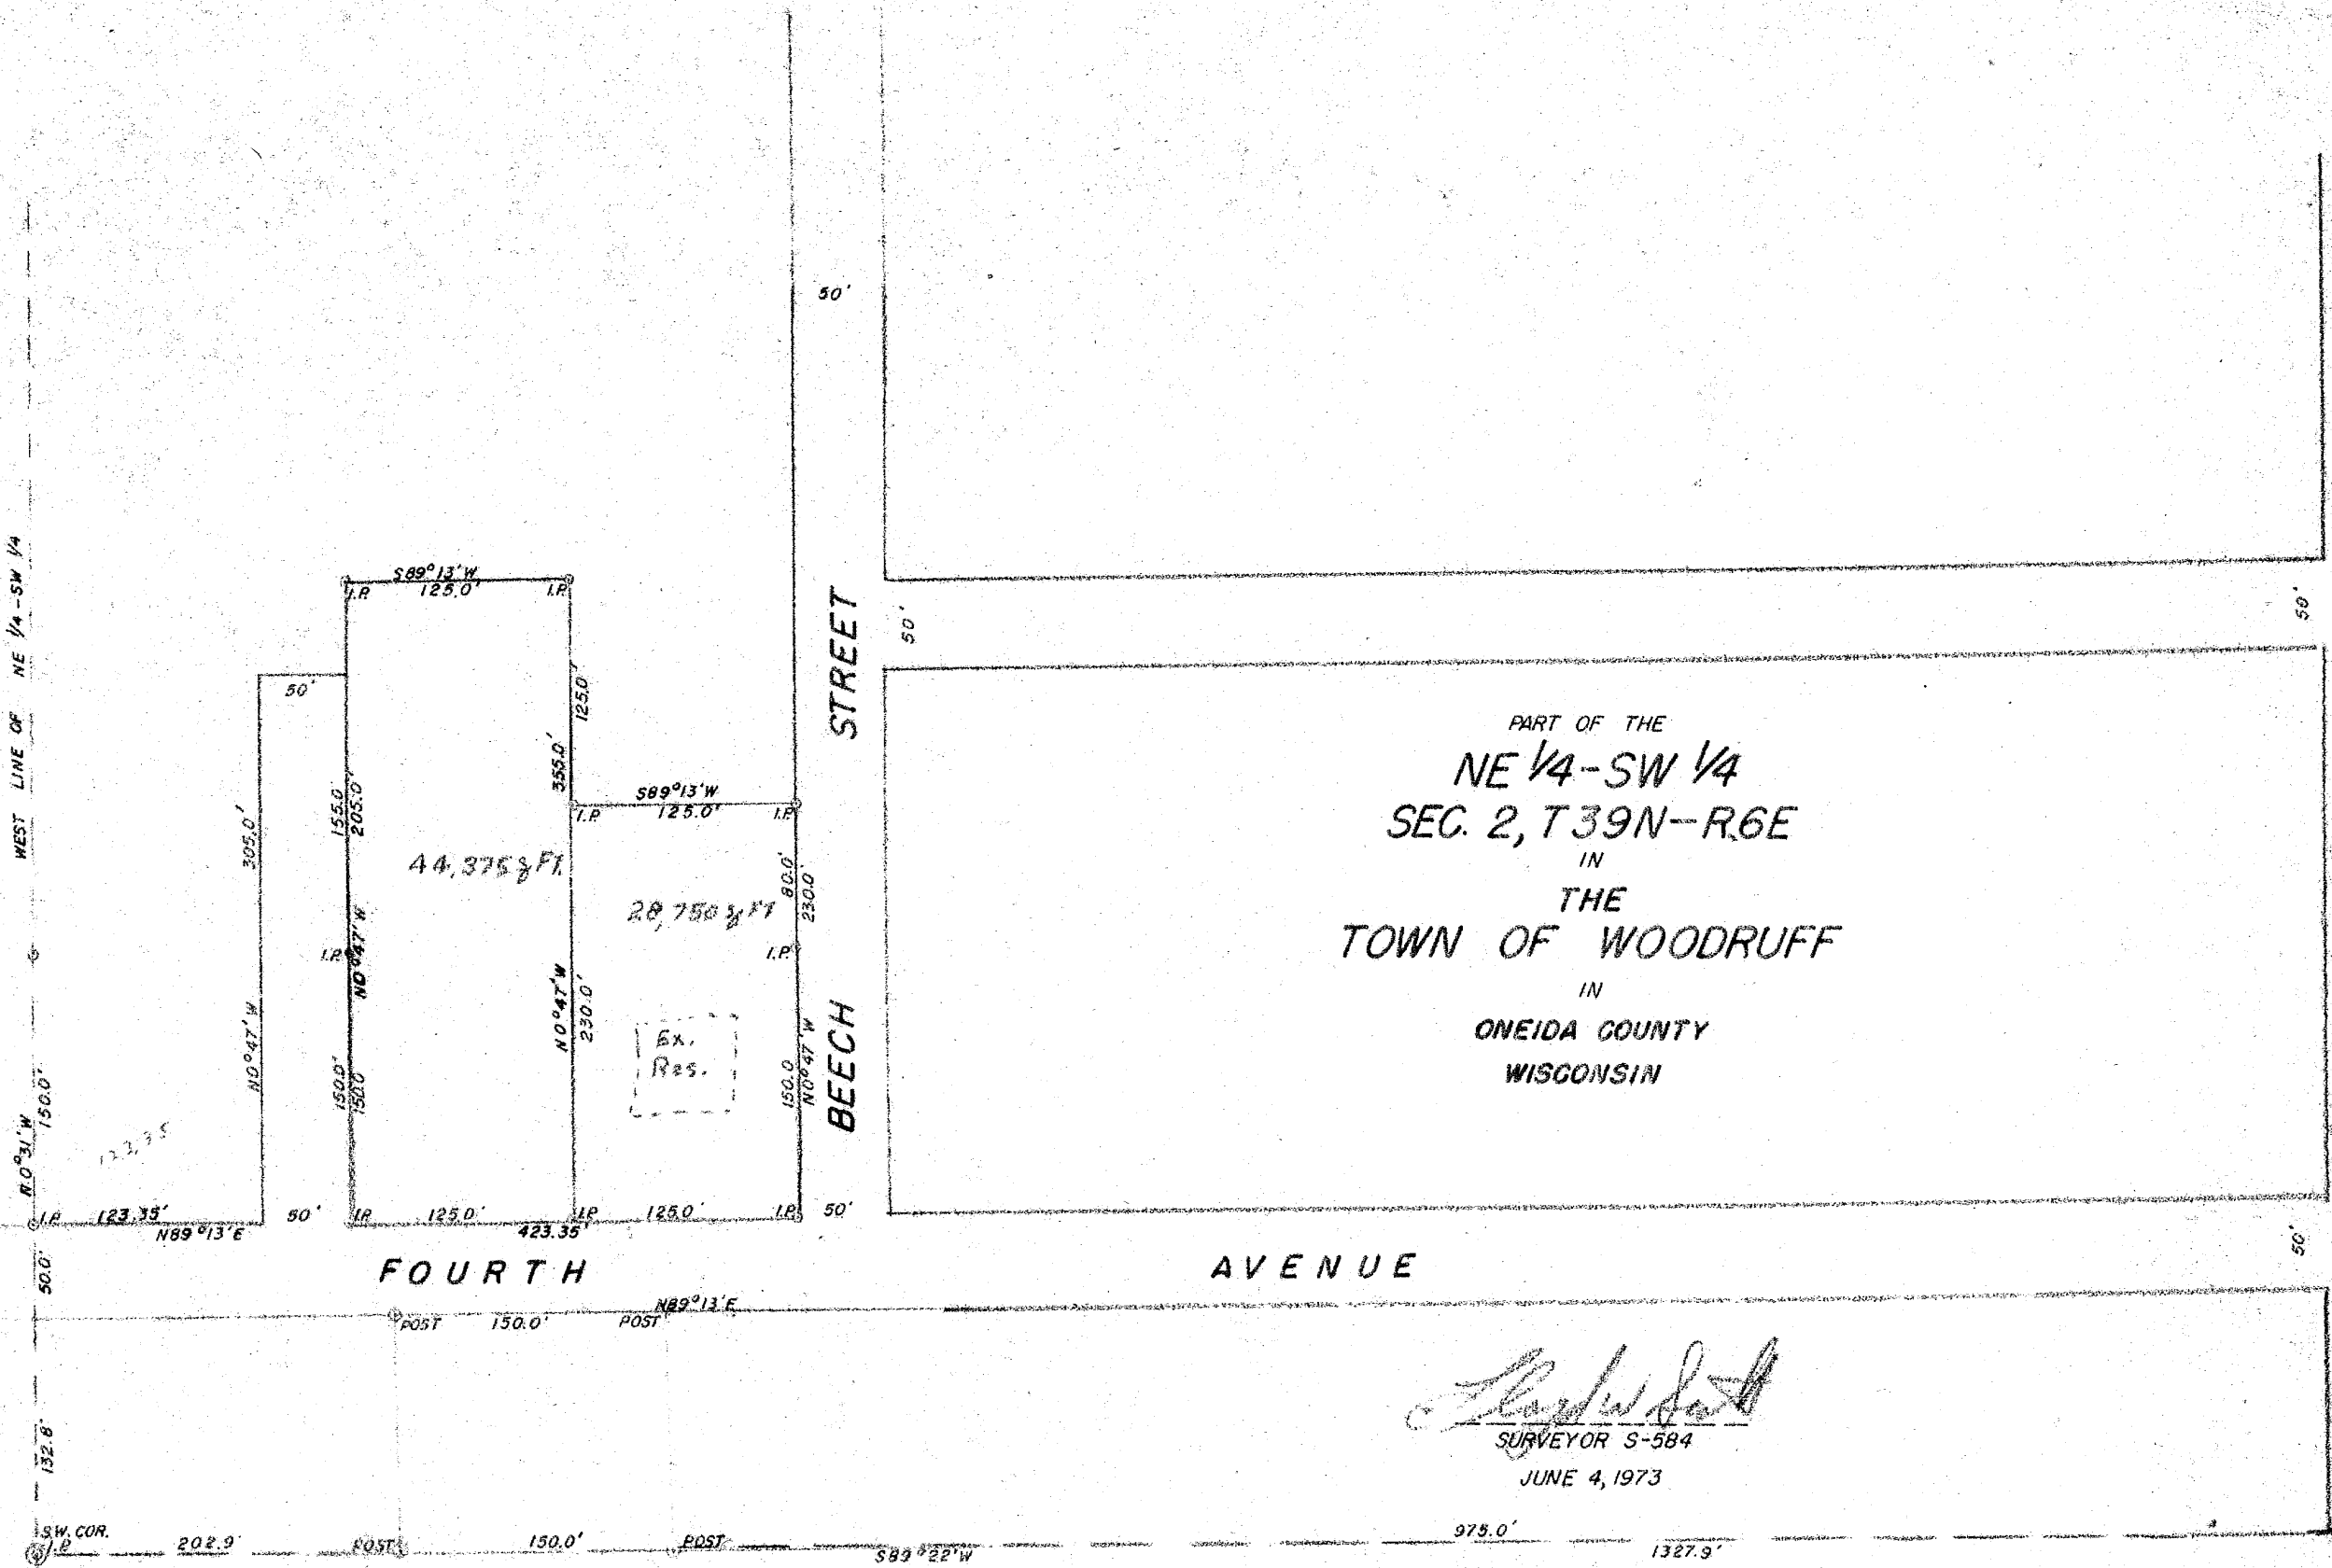

OCS Area # 11-7-3926  
By D.M. Wright  
Date 12 Dec 73  
Oneida County Surveyor's Office  
RECEIVED & FILED 8-4-01

A239

PART OF THE  
NE 1/4-SW 1/4  
SEC. 2, T39N-R6E  
IN  
THE  
TOWN OF WOODRUFF  
IN  
ONEIDA COUNTY  
WISCONSIN

*[Signature]*  
SURVEYOR S-584  
JUNE 4, 1973

RECEIVED & FILED  
Oneida County Sur  
Date FEB 10  
By M.J.H.  
OCS Area #