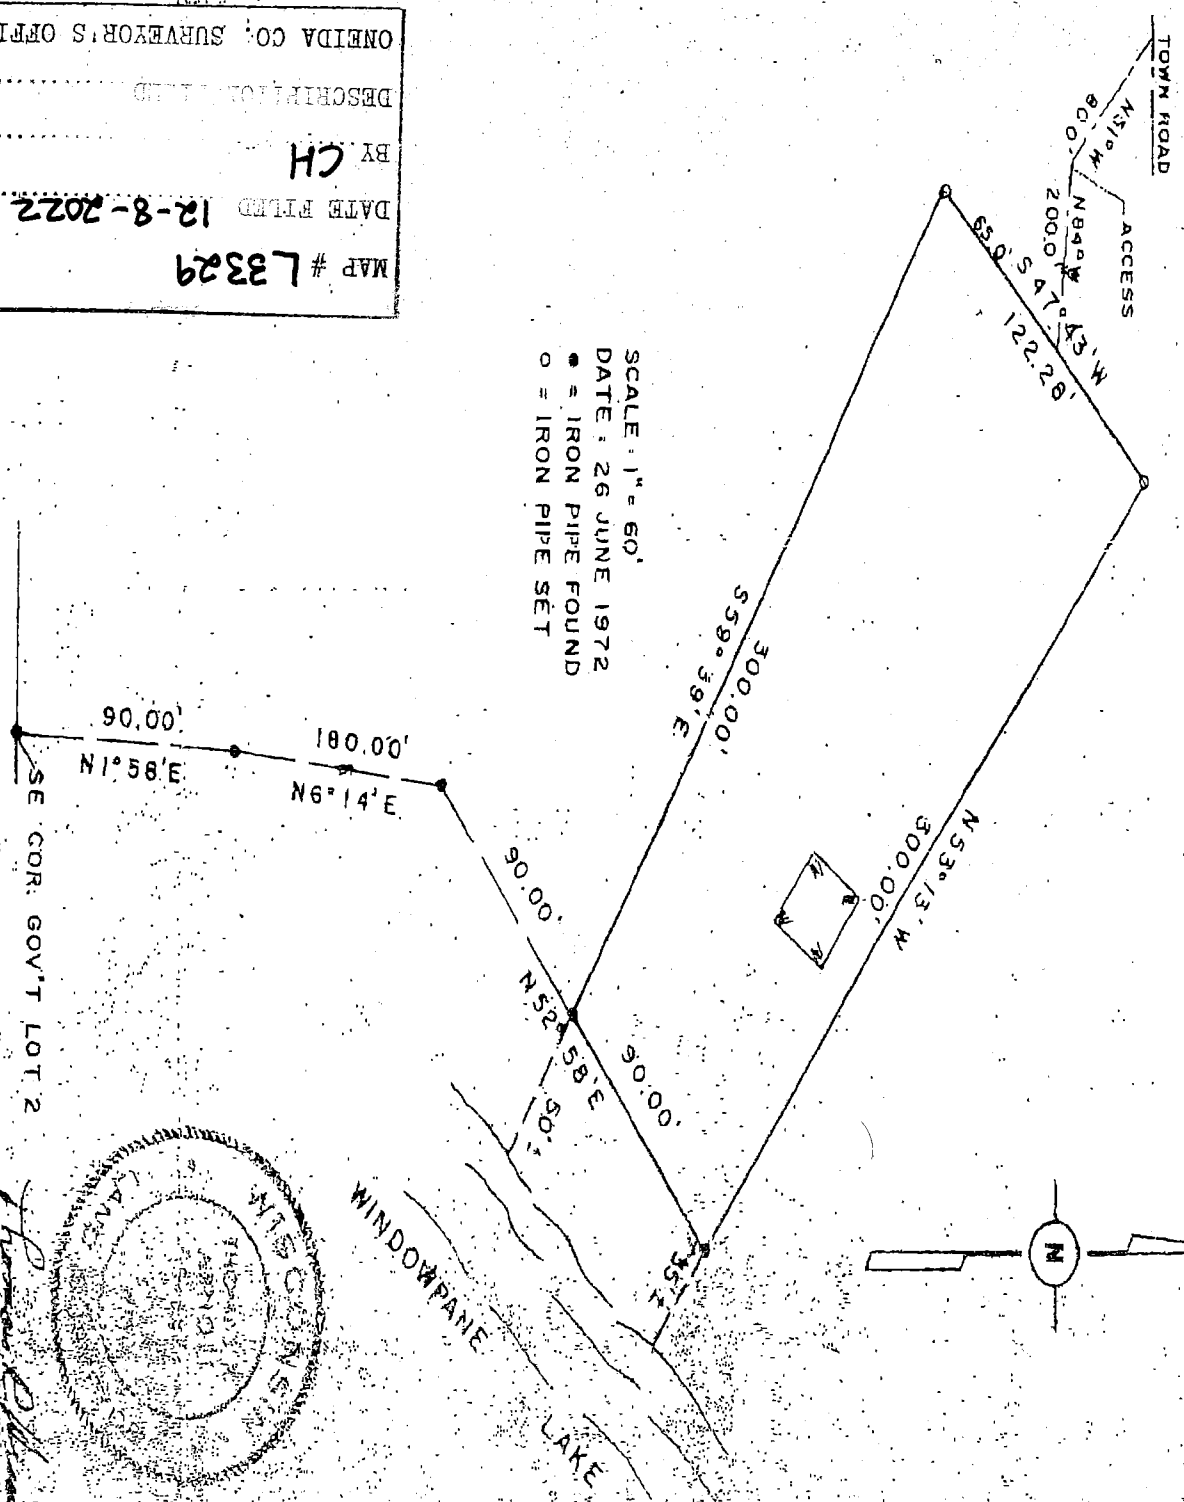

L3329

L3329

# MAP OF SURVEY FOR W. KEEFFE

PART OF GOV'T LOT 2, SEC. 24, T39N, R5E, TOWN OF MINOCQUA, ONEIDA COUNTY, WISCONSIN.

MAP # L3329  
 DATE FILMD 12-8-2022  
 BY CH  
 DESCRIPTION  
 ONEIDA CO. SURVEYOR'S OFFICE

RECEIVED TIME AUG. 11. 3:14PM

L3329

L3329