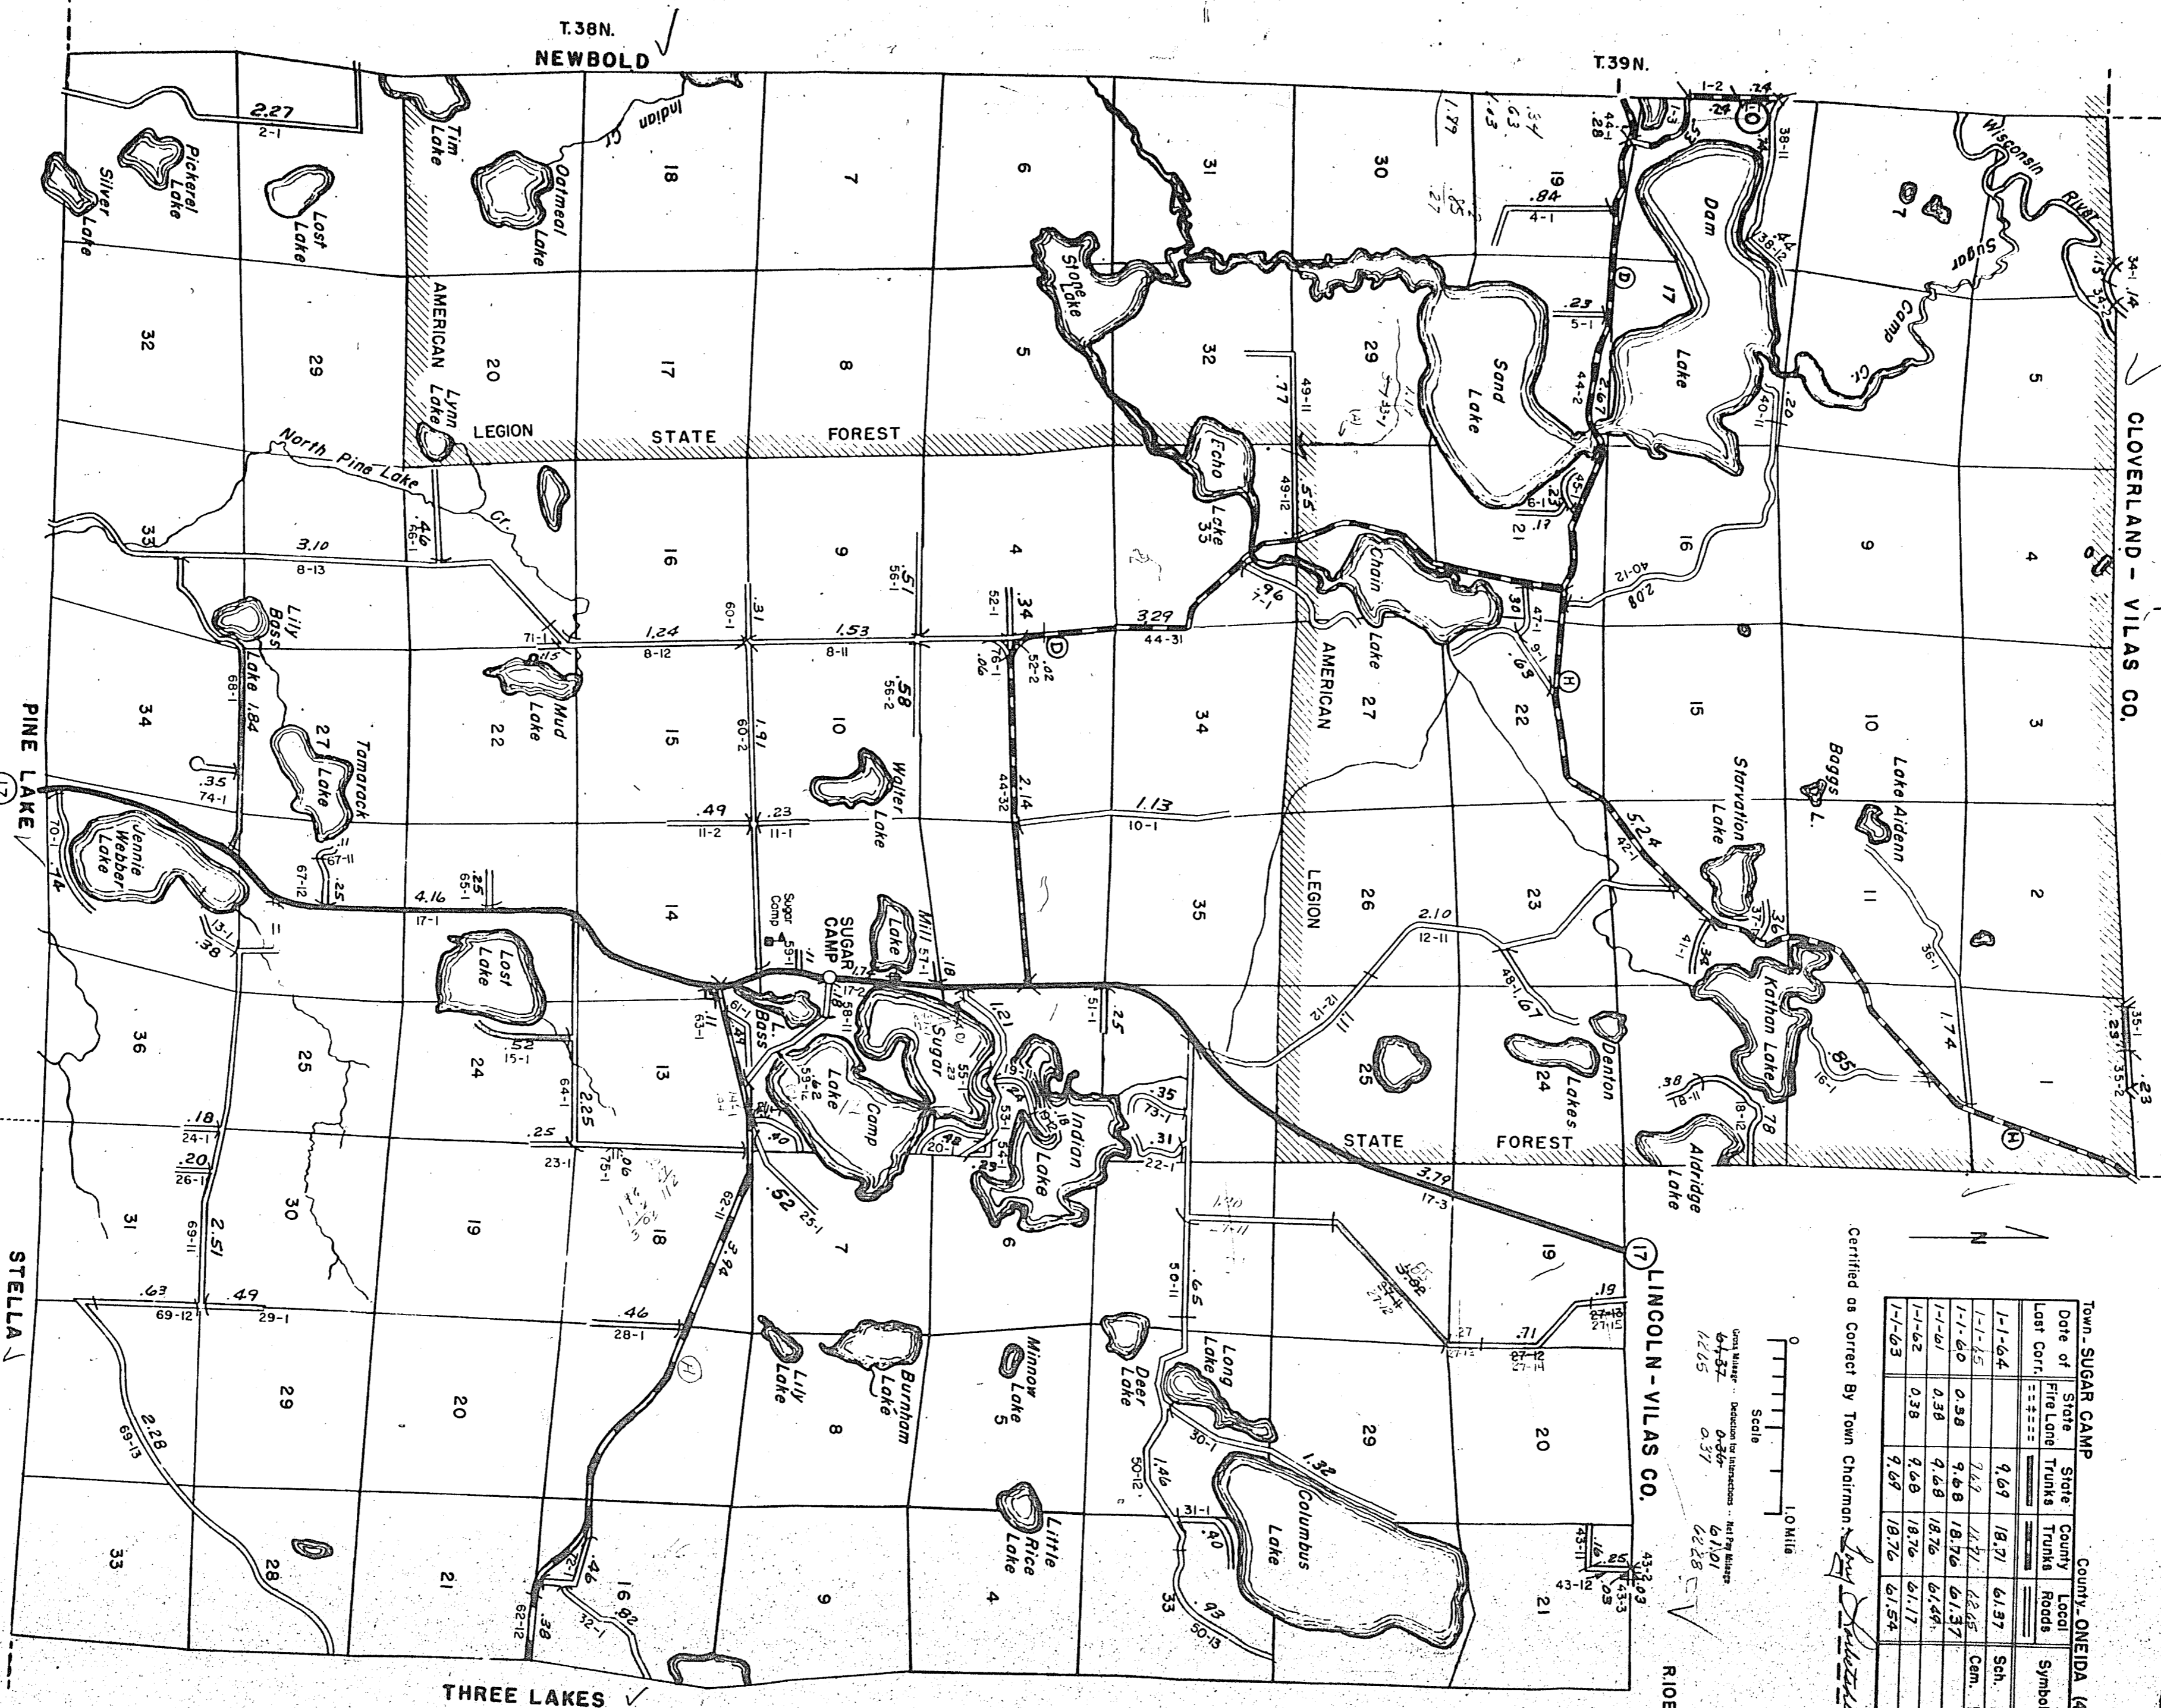

**RECORDERS PLAT**

STATE HIGHWAY COMM. OF WISCONSIN  
TOWN PLAT RECORD

CLOVERLAND - VILAS CO.

Town - SUGAR CAMP		County - ONEIDA (43-017)	
Date of Fire	State Trucks	County Trucks	Local Roads
1-1-64	9.69	18.71	61.37
1-1-65	9.69	18.71	61.37
1-1-66	9.68	18.76	61.37
1-1-67	9.68	18.76	61.37
1-1-68	9.68	18.76	61.37
1-1-69	9.68	18.76	61.37
1-1-70	9.68	18.76	61.37
1-1-71	9.68	18.76	61.37
1-1-72	9.68	18.76	61.37
1-1-73	9.68	18.76	61.37

Certified as Correct By Town Chairman: *[Signature]*

Scale 1" = 10 Miles

Original Name - Section or Subsection - 1st 1/2 Mile  
6752 6753 6754  
12.05 0.37 62.28

R.10E.

17 LINCOLN - VILAS CO.

The last assigned road number is 76

SUGAR CAMP