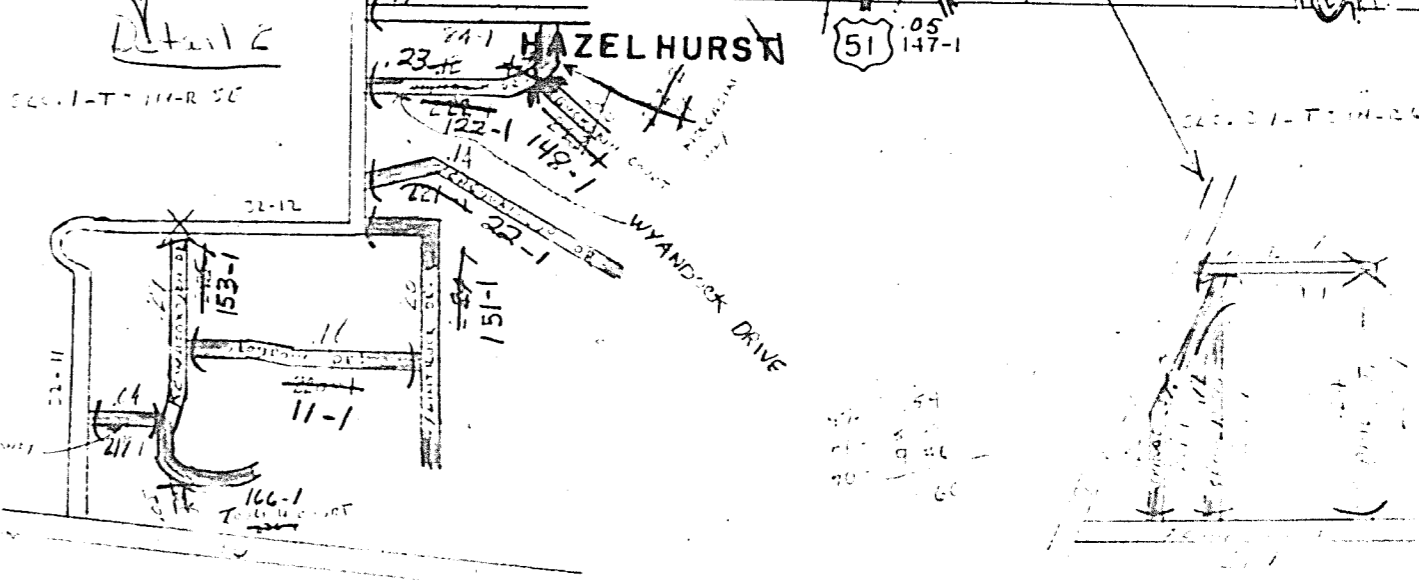

FLAMBEAU - VILAS CO.

R.5E.

STATE HIGHWAY COMM. OF WISCONSIN
TOWN PLAT RECORD
Town - MINOCQUA R.6E. County - ONEIDA (43-008A)
WOODRUFF

RETURN THIS PLAT

Date of Last Conf.	State Fire Lane	County Trunks	Local Roads	Symbols
1-1-64	15.60	0.17	153.20	Sch. 1
1-1-65	16.70	0.17	153.30	Cem. 1
1-1-66	15.60	0.17	154.46	
1-1-67	15.13	0.17	152.44	
1-1-68	15.13	0.17	156.16	
1-1-69	15.60	0.17	152.56	

Certified as Correct By Town Chairman *[Signature]*

Drawn by *[Signature]* - Date of Introduction *[Date]*
158.40 1-31
157.07 1-31

The last assigned road number is 200.

MINOCQUA