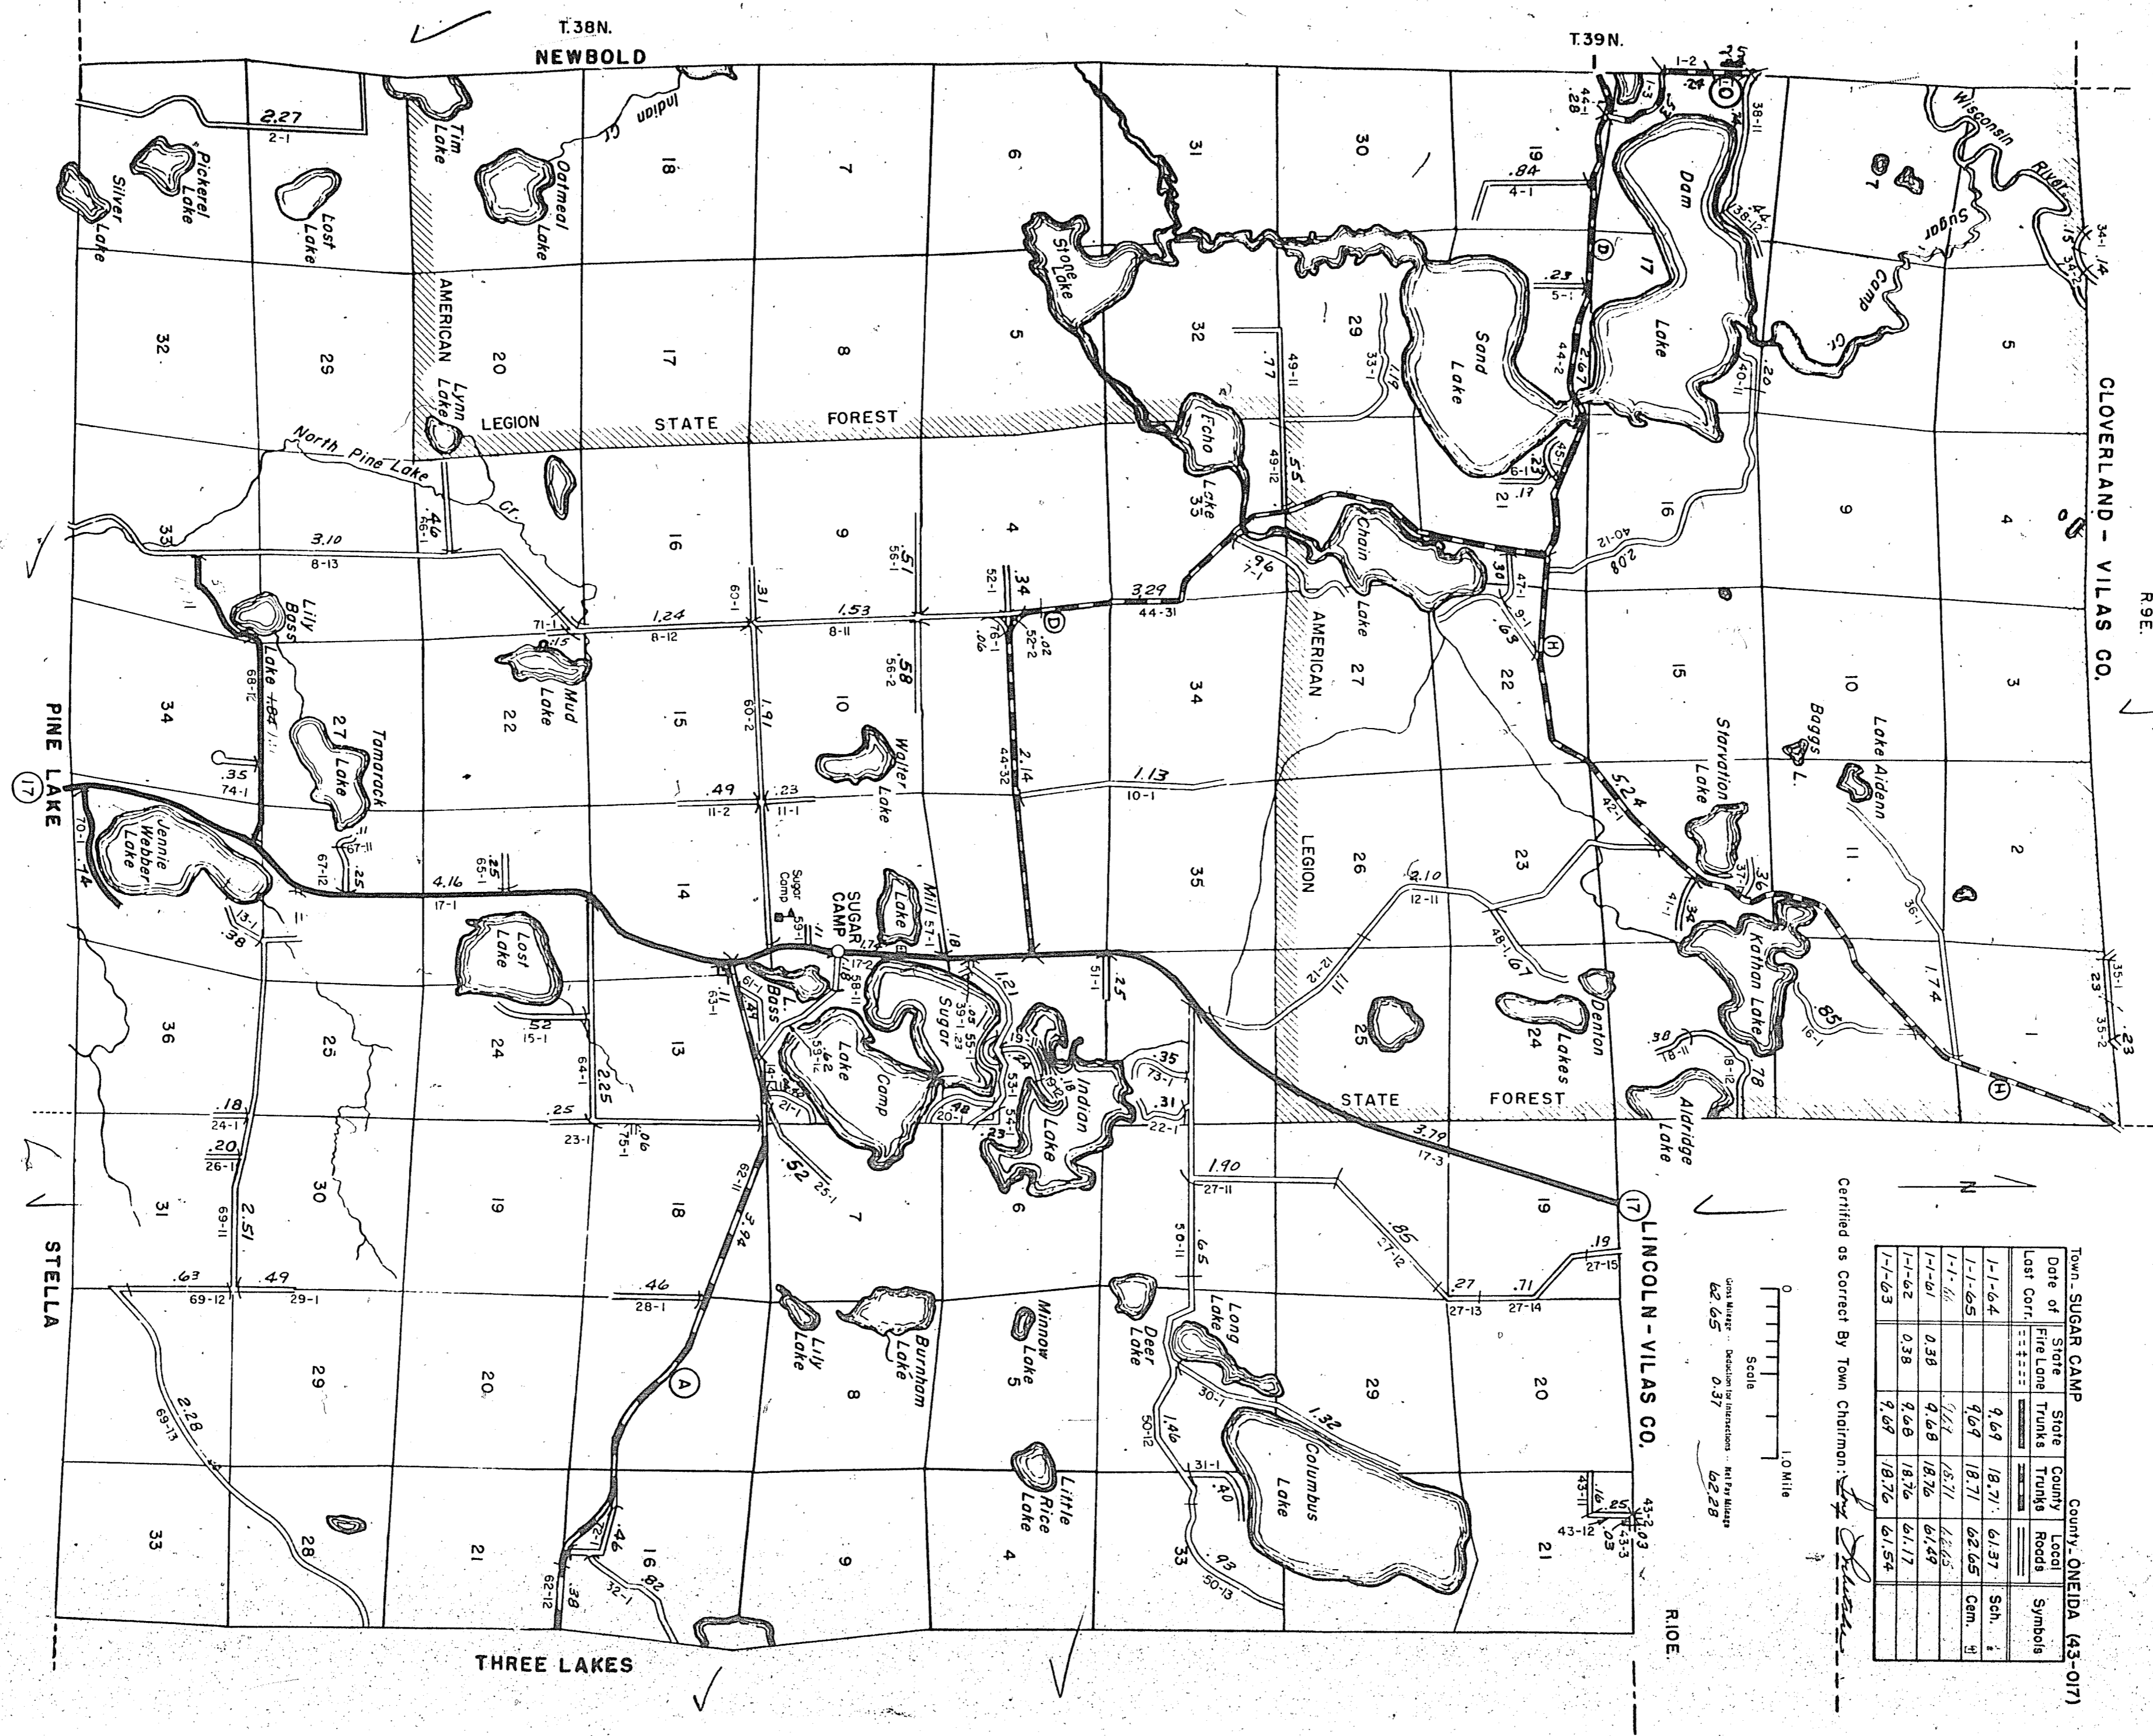

STATE HIGHWAY COMM. OF WISCONSIN
TOWN PLAT RECORD

RETURN THIS PLAT

R. 9 E.
CLOVERLAND - VILAS CO.

Town - SUGAR CAMP County - ONEIDA (43-017)

Date of Last Conf.	Fire Lane	State Trunk	County Trunk	Local Roads	Symbol
1-1-64		4.67	18.71	61.37	Sch. 1
1-1-65		4.67	18.71	62.65	Com. 2
1-1-66		0.38	4.68	18.76	61.49
1-1-62		0.38	4.68	18.76	61.17
1-1-63		4.67	18.76	61.54	

Certified as Correct By Town Chairman: *[Signature]*

The last assigned road number is 76.

SUGAR CAMP