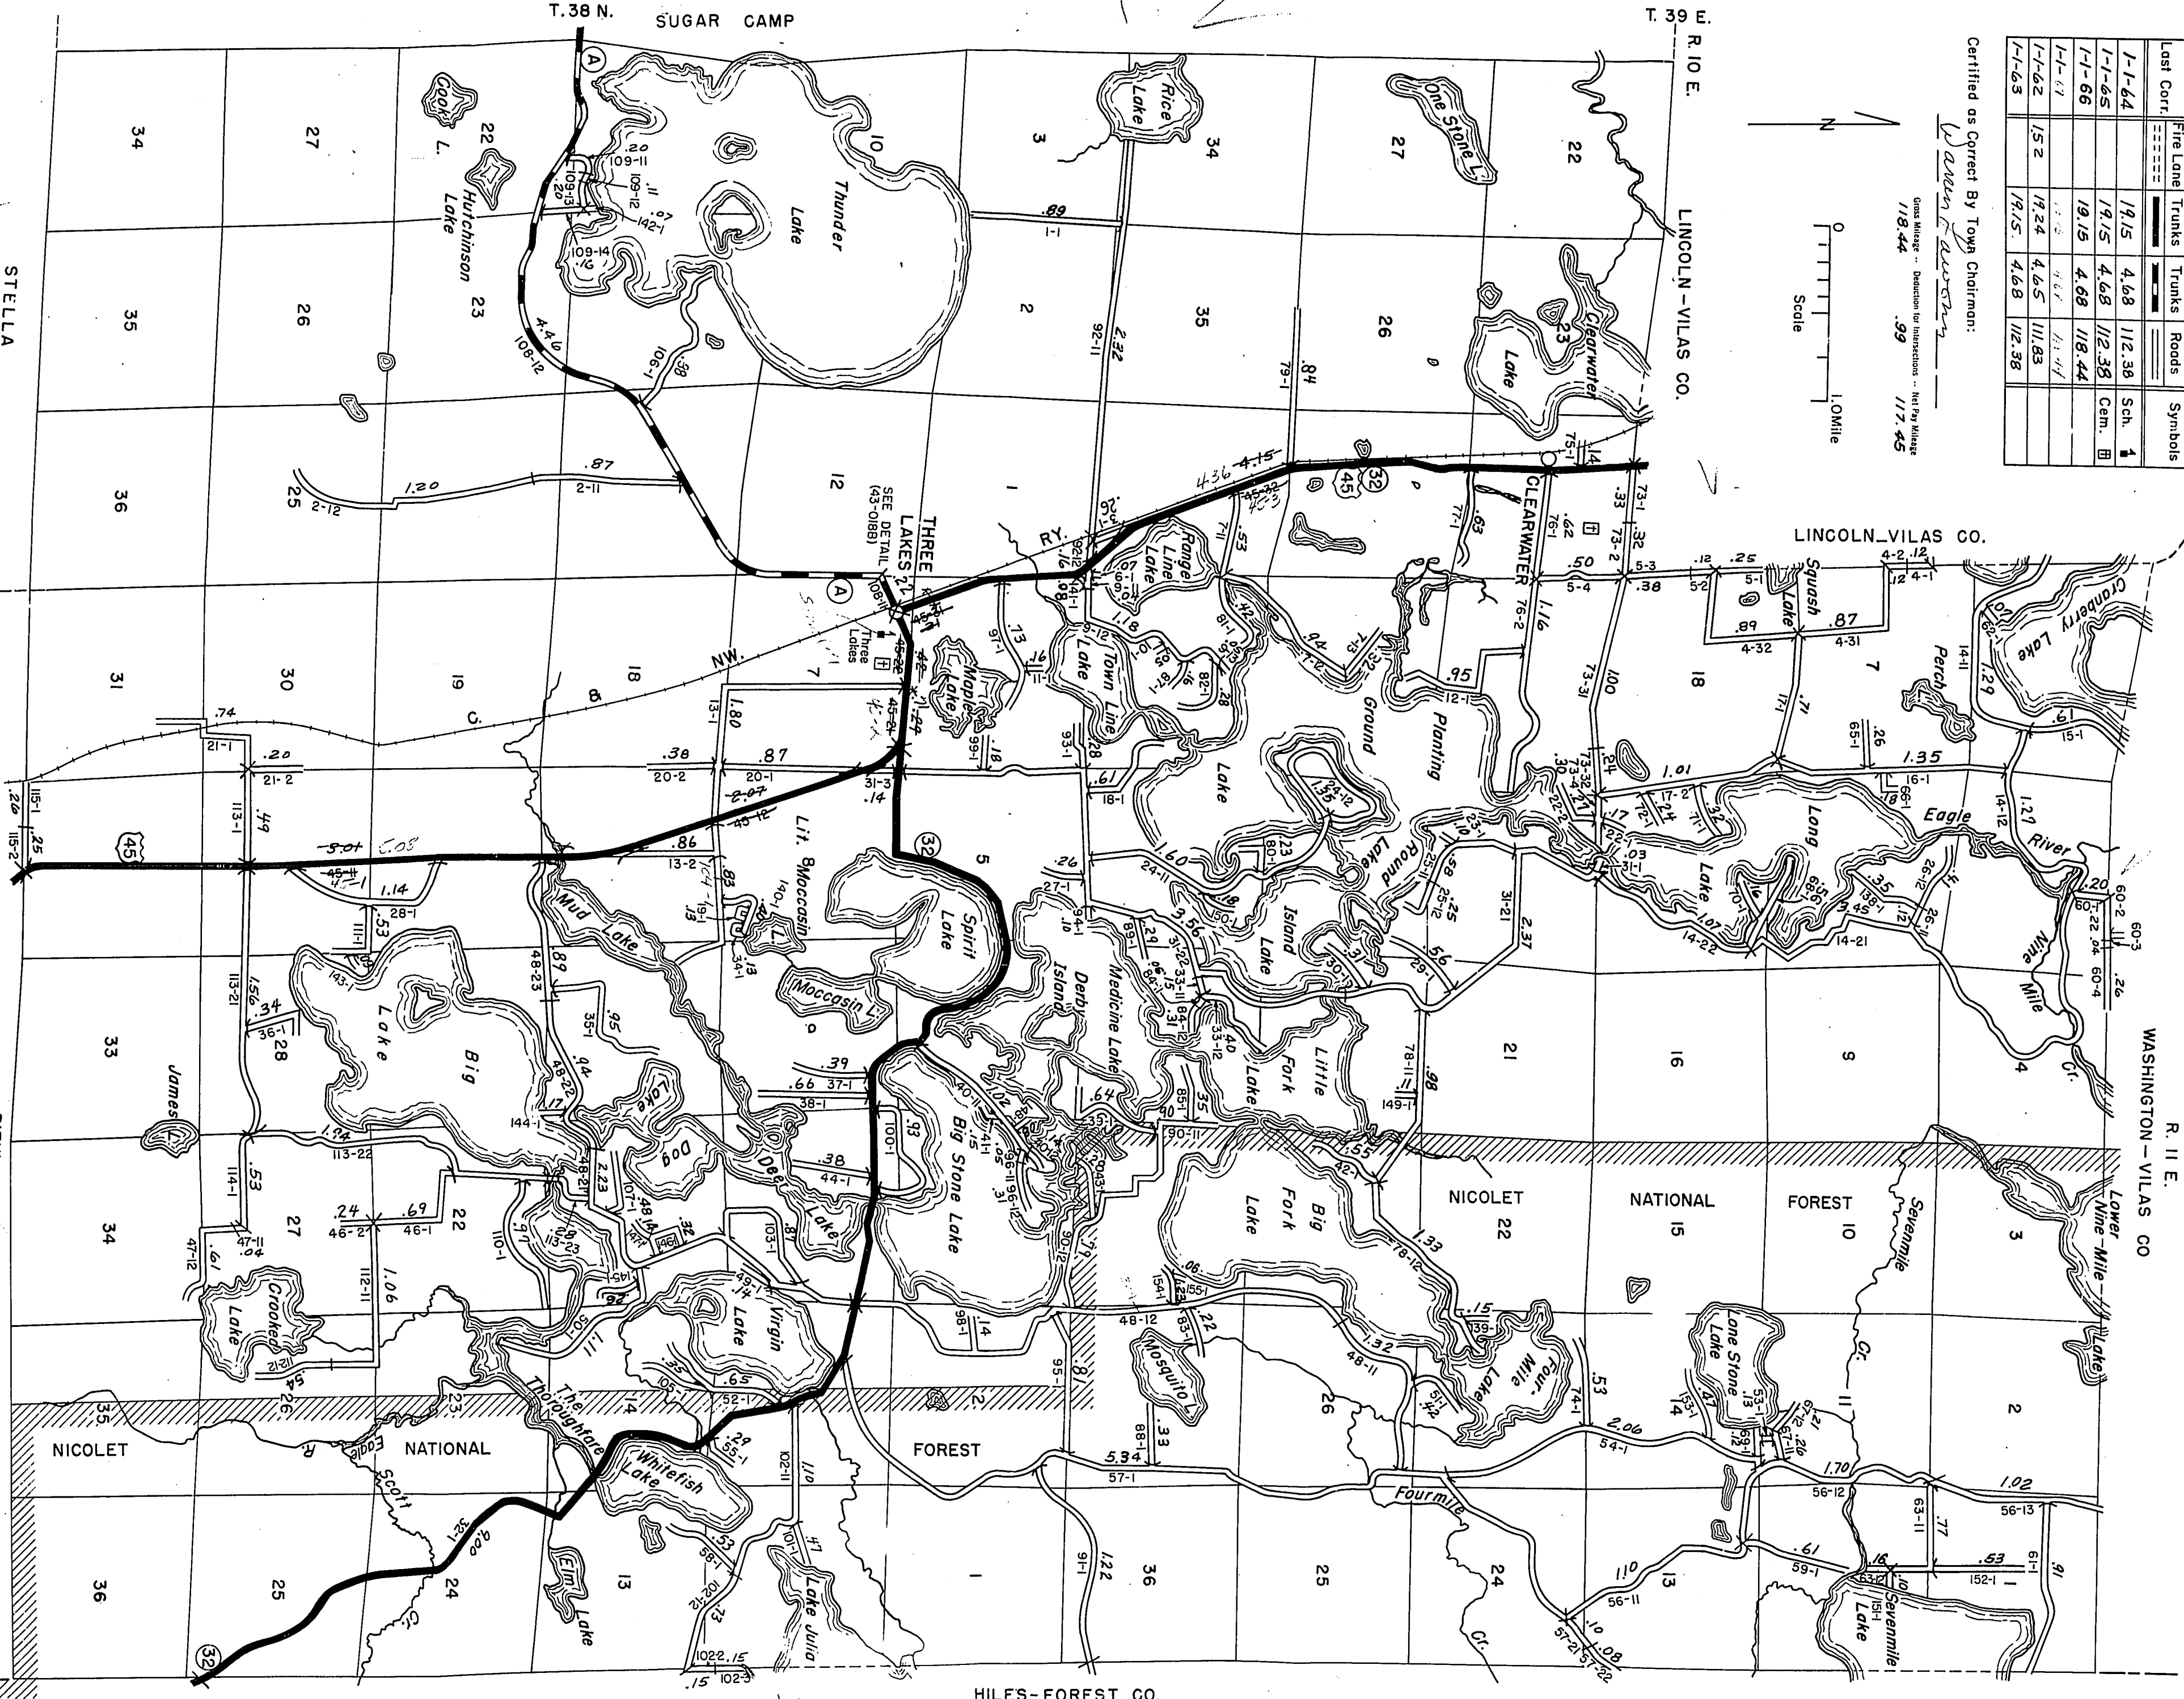

STATE HIGHWAY COMM. OF WISCONSIN
TOWN PLAT RECORD
TOWN-THREE LAKES County-ONEIDA (43-018A)

RETURN THIS PLAT

Date of Last Corr.	State Fire Lane	County Trunks	Local Roads	Symbols
1-1-64	=====	=====	=====	1
1-1-65	=====	=====	=====	2
1-1-66	=====	=====	=====	3
1-1-67	=====	=====	=====	4
1-1-68	=====	=====	=====	5

Certified as Correct By Town Chairman:

(Signature)

Scale 1" = 1/4 Mile

The last assigned road number is 155.

THREE LAKES