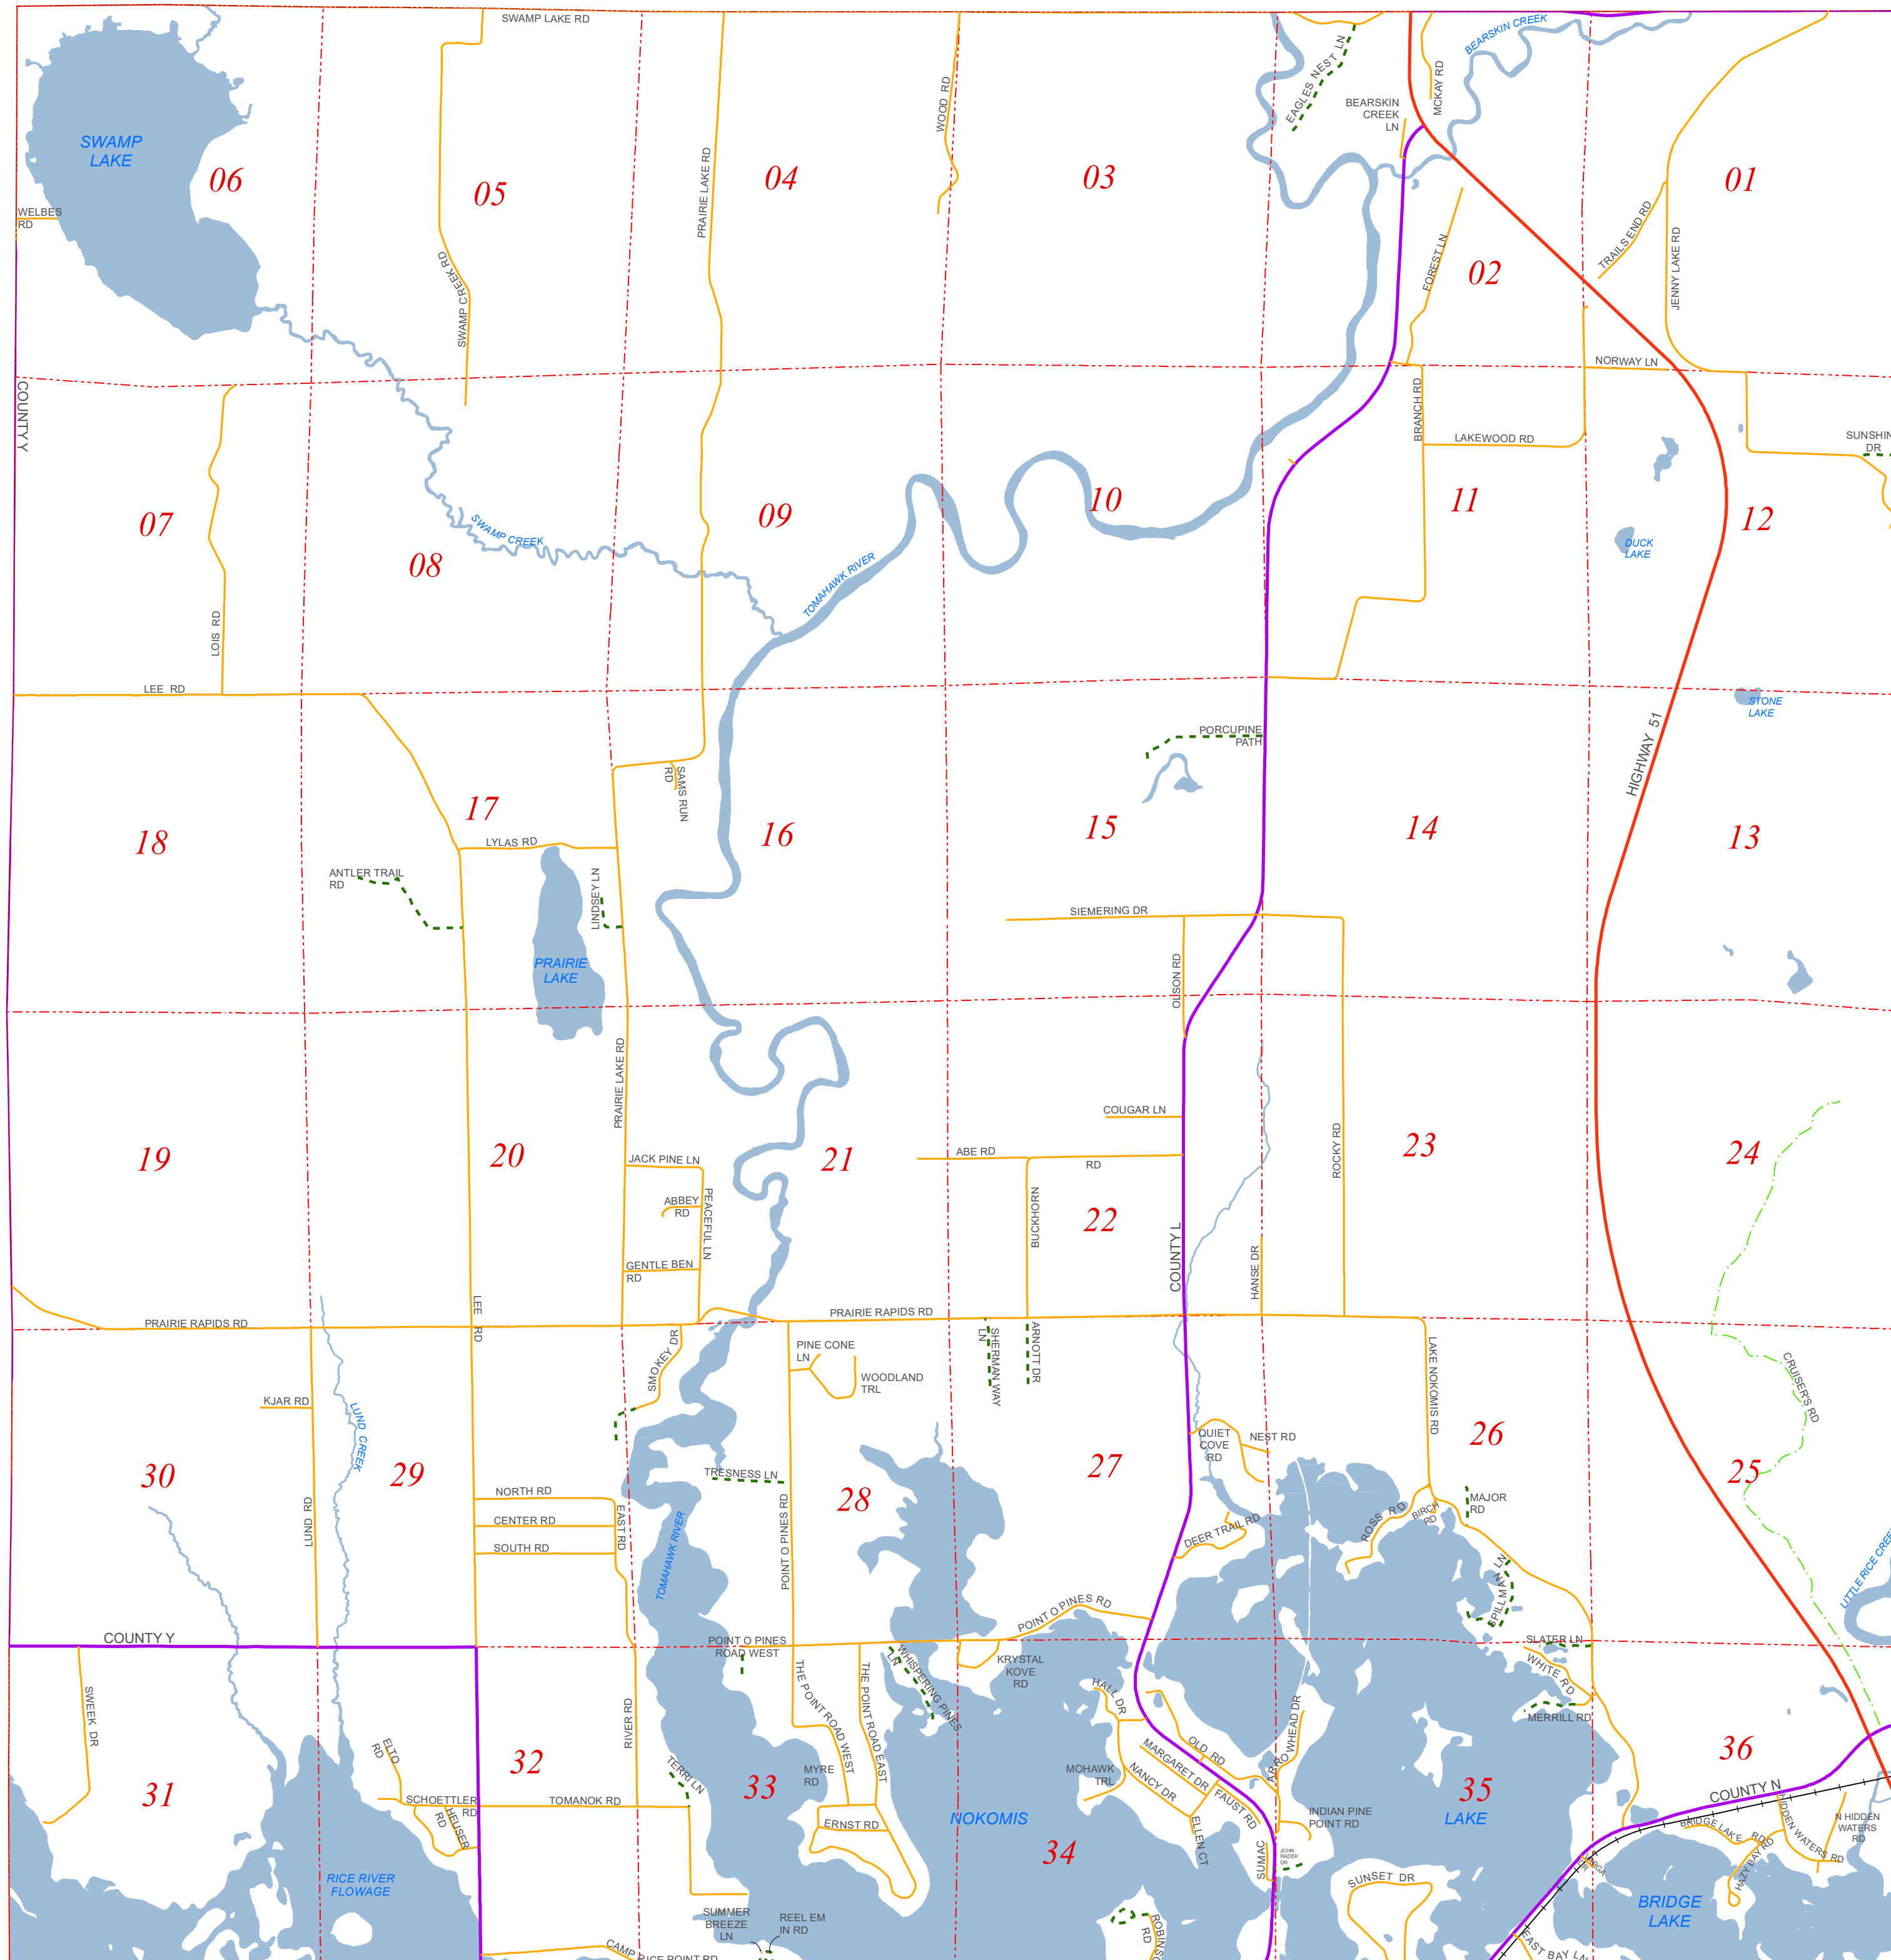

# Town of Nokomis Road Map

**Legend**

**Roads**

**RoadClass**

- Federal
- State
- County
- Municipal
- Town
- - - Private
- - - State Forest
- - - County Forest

**PLSS Boundary**

**LineType**

- - - Section
- Township

**RoadClass**

- In Use
- WaterBody

**DATA SOURCES AND DISCLAIMER:**

Information depicted on this map was interpreted from aerial photography and various other public land records. An attempt was made to accurately represent the information hereon, however, changes in the physical and cultural landscape may not be represented. This map is intended for planning and general use only, please refer to the original source documents for detailed information. Please contact the Oneida County Land Information Office if you discover any discrepancies on this map.