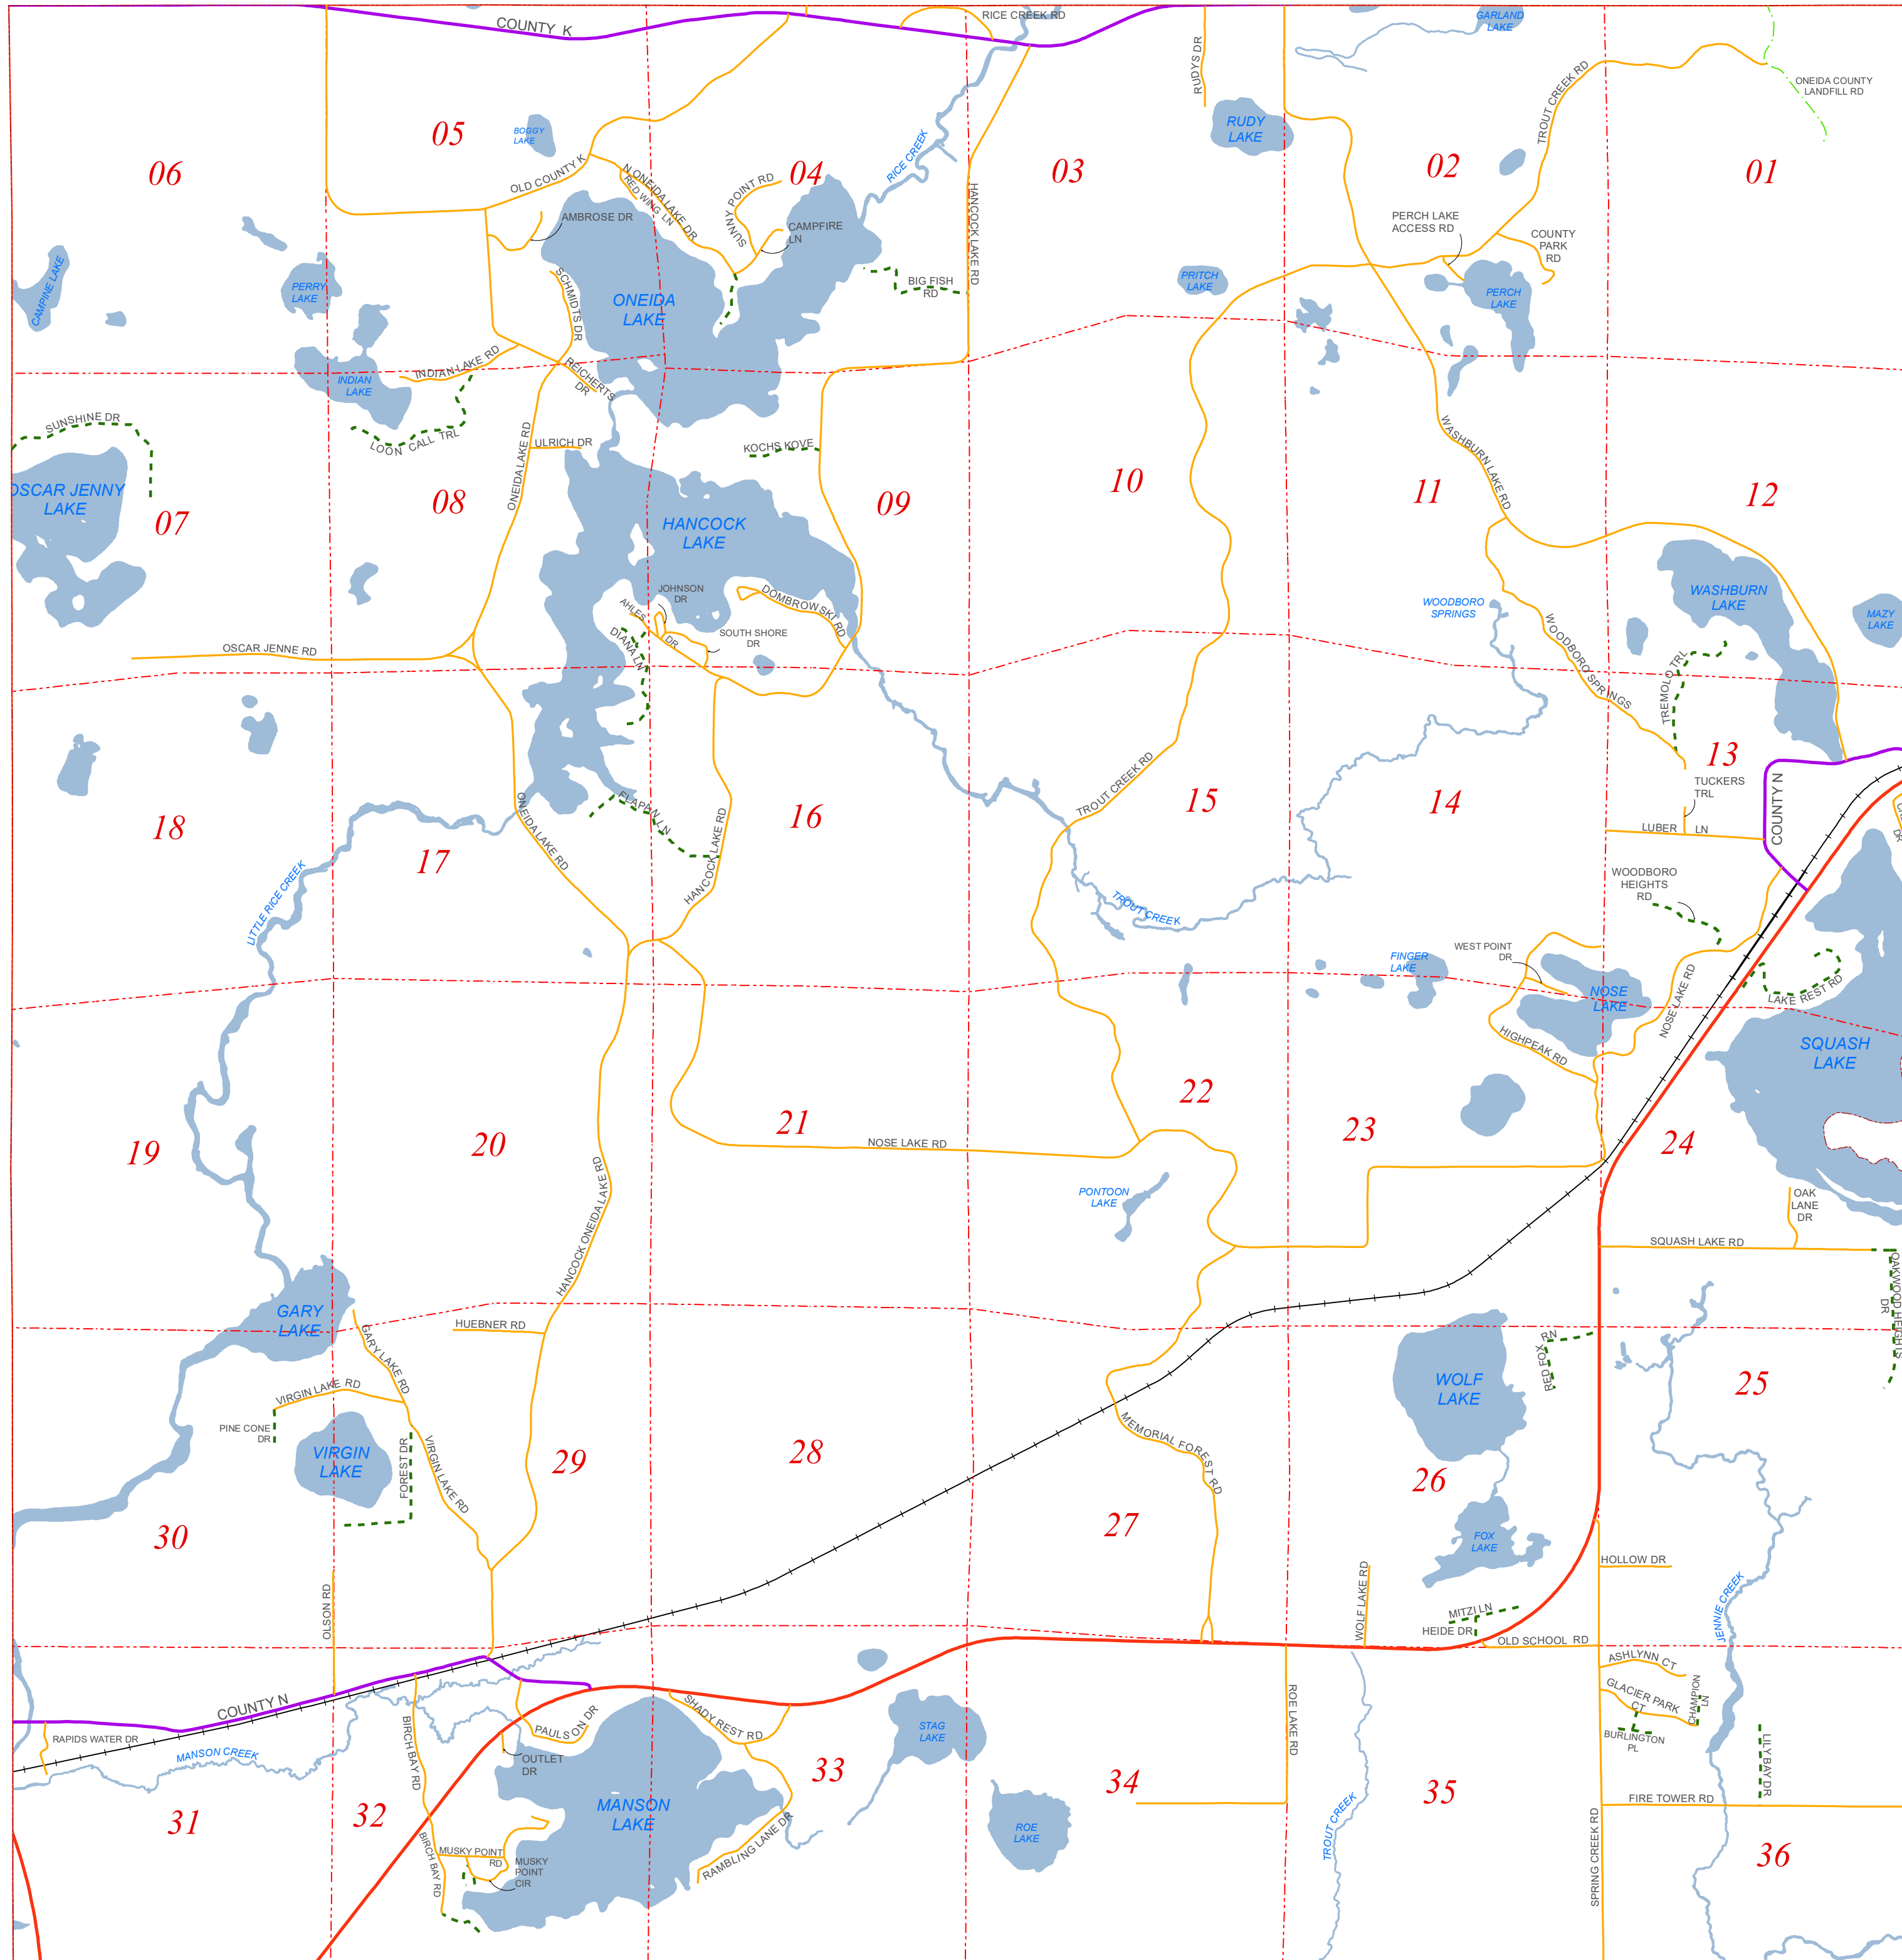

Town of Woodboro Road Map

Legend

Roads

RoadClass

- Federal
- State
- County
- Municipal
- Town
- Private
- State Forest
- County Forest

PLSS Boundary

LineType

- - - Section
- Township

RoadClass

- In Use
- WaterBody

DATA SOURCES AND DISCLAIMER:

Information depicted on this map was interpreted from aerial photography and various other public land records. An attempt was made to accurately represent the information hereon, however, changes in the physical and cultural landscape may not be represented. This map is intended for planning and general use only, please refer to the original source documents for detailed information. Please contact the Oneida County Land Information Office if you discover any discrepancies on this map.