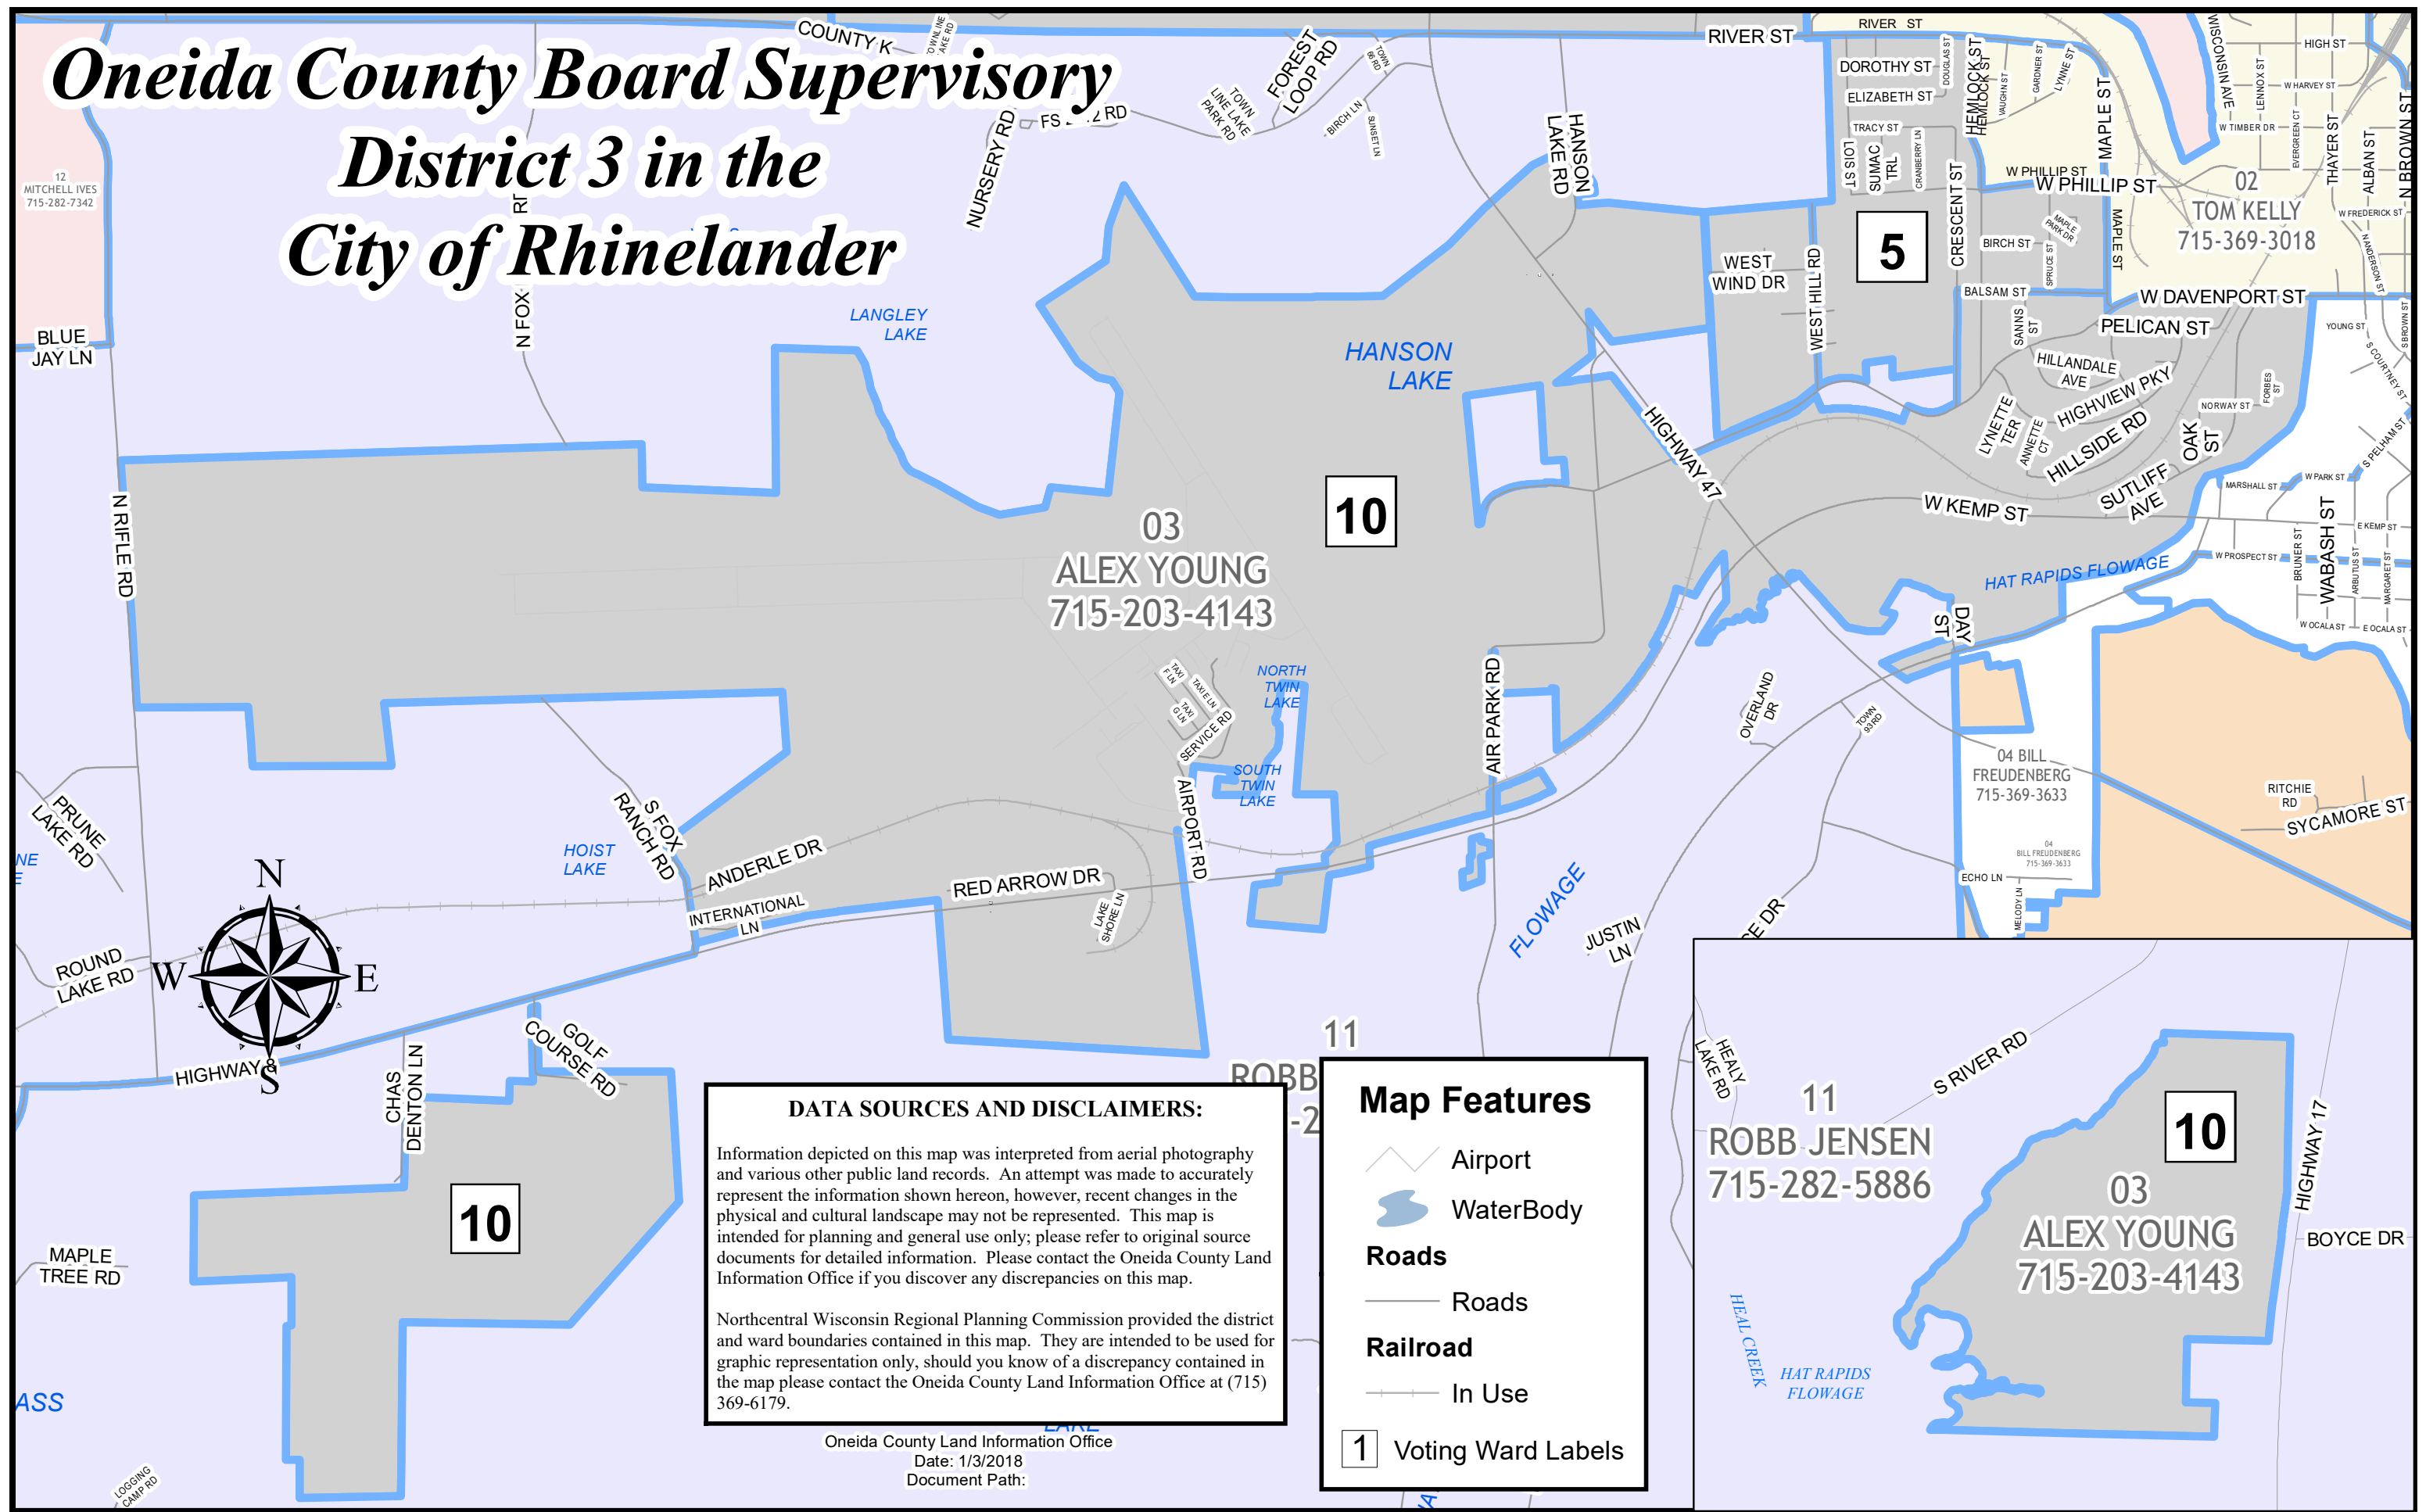

Oneida County Board Supervisory District 3 in the City of Rhinelander

DATA SOURCES AND DISCLAIMERS:

Information depicted on this map was interpreted from aerial photography and various other public land records. An attempt was made to accurately represent the information shown hereon, however, recent changes in the physical and cultural landscape may not be represented. This map is intended for planning and general use only; please refer to original source documents for detailed information. Please contact the Oneida County Land Information Office if you discover any discrepancies on this map.

Northcentral Wisconsin Regional Planning Commission provided the district and ward boundaries contained in this map. They are intended to be used for graphic representation only, should you know of a discrepancy contained in the map please contact the Oneida County Land Information Office at (715) 369-6179.

Oneida County Land Information Office
 Date: 1/3/2018
 Document Path:

Map Features

- Airport
- WaterBody
- Roads**
 - Roads
 - Railroad
 - In Use
- 1** Voting Ward Labels