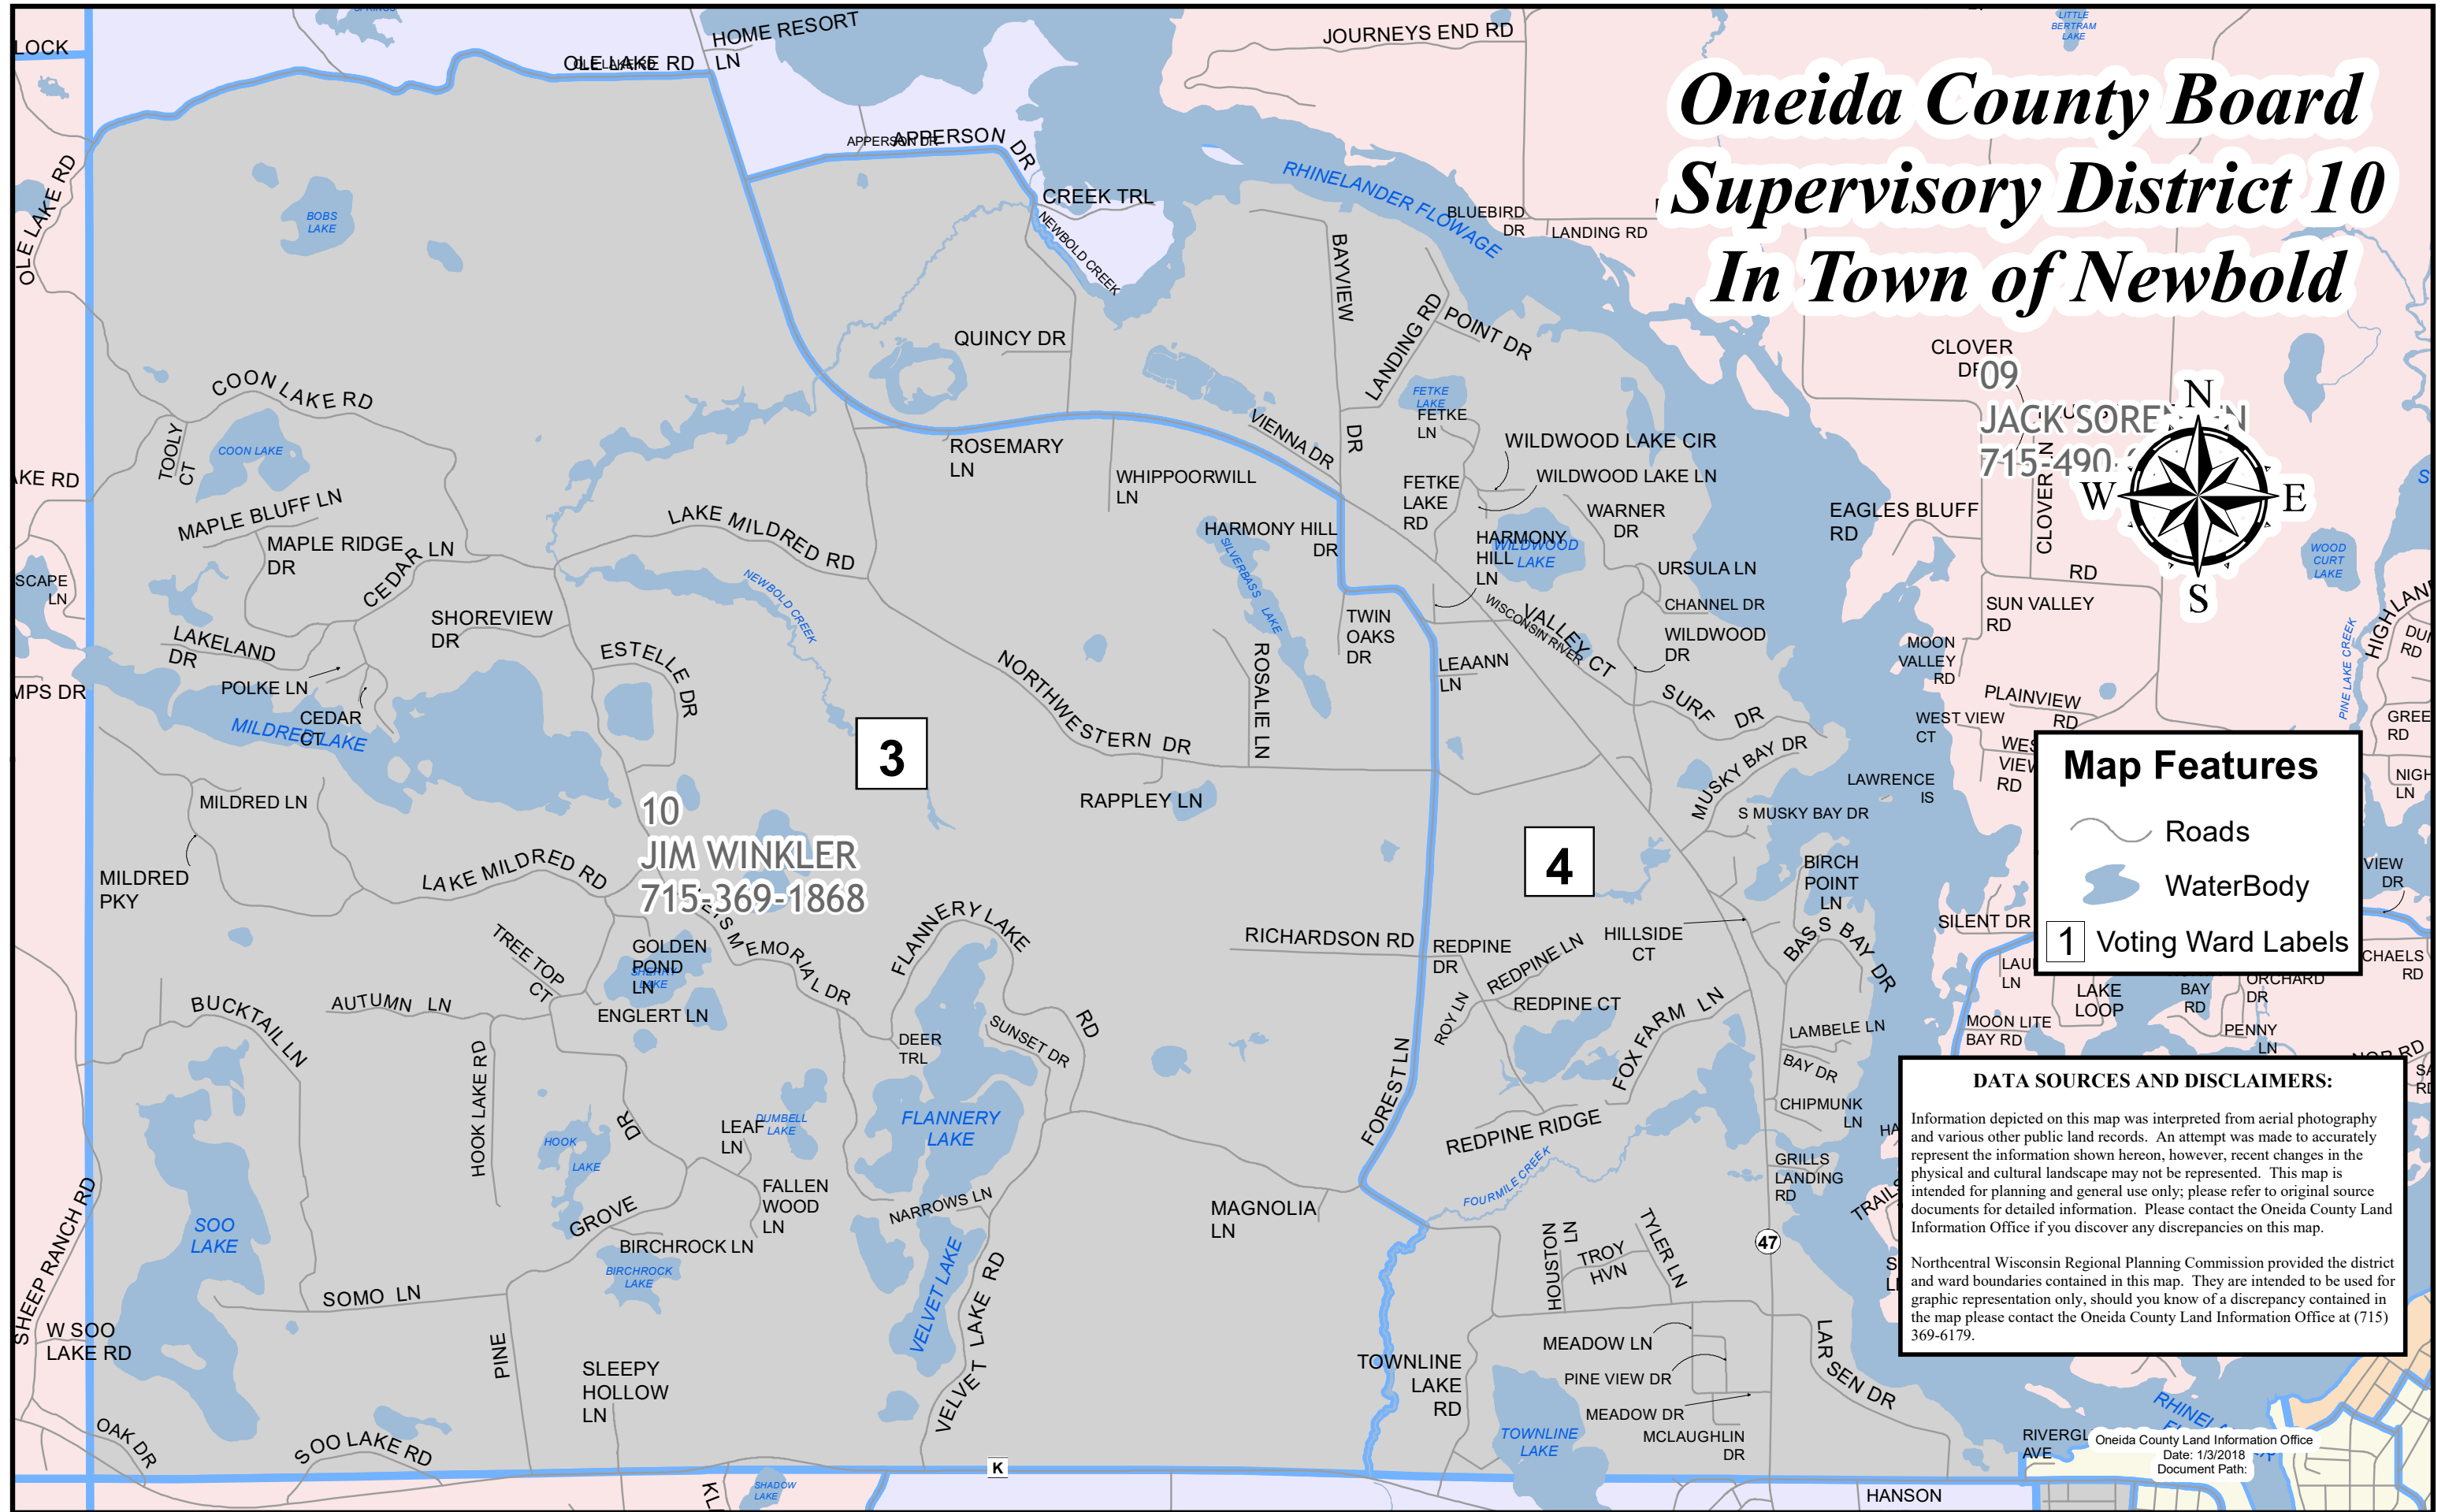

# Oneida County Board Supervisory District 10 In Town of Newbold

**10**  
JIM WINKLER  
715-369-1868

**3**

**4**

**Map Features**

- Roads
- WaterBody
- 1 Voting Ward Labels

**DATA SOURCES AND DISCLAIMERS:**

Information depicted on this map was interpreted from aerial photography and various other public land records. An attempt was made to accurately represent the information shown hereon, however, recent changes in the physical and cultural landscape may not be represented. This map is intended for planning and general use only; please refer to original source documents for detailed information. Please contact the Oneida County Land Information Office if you discover any discrepancies on this map.