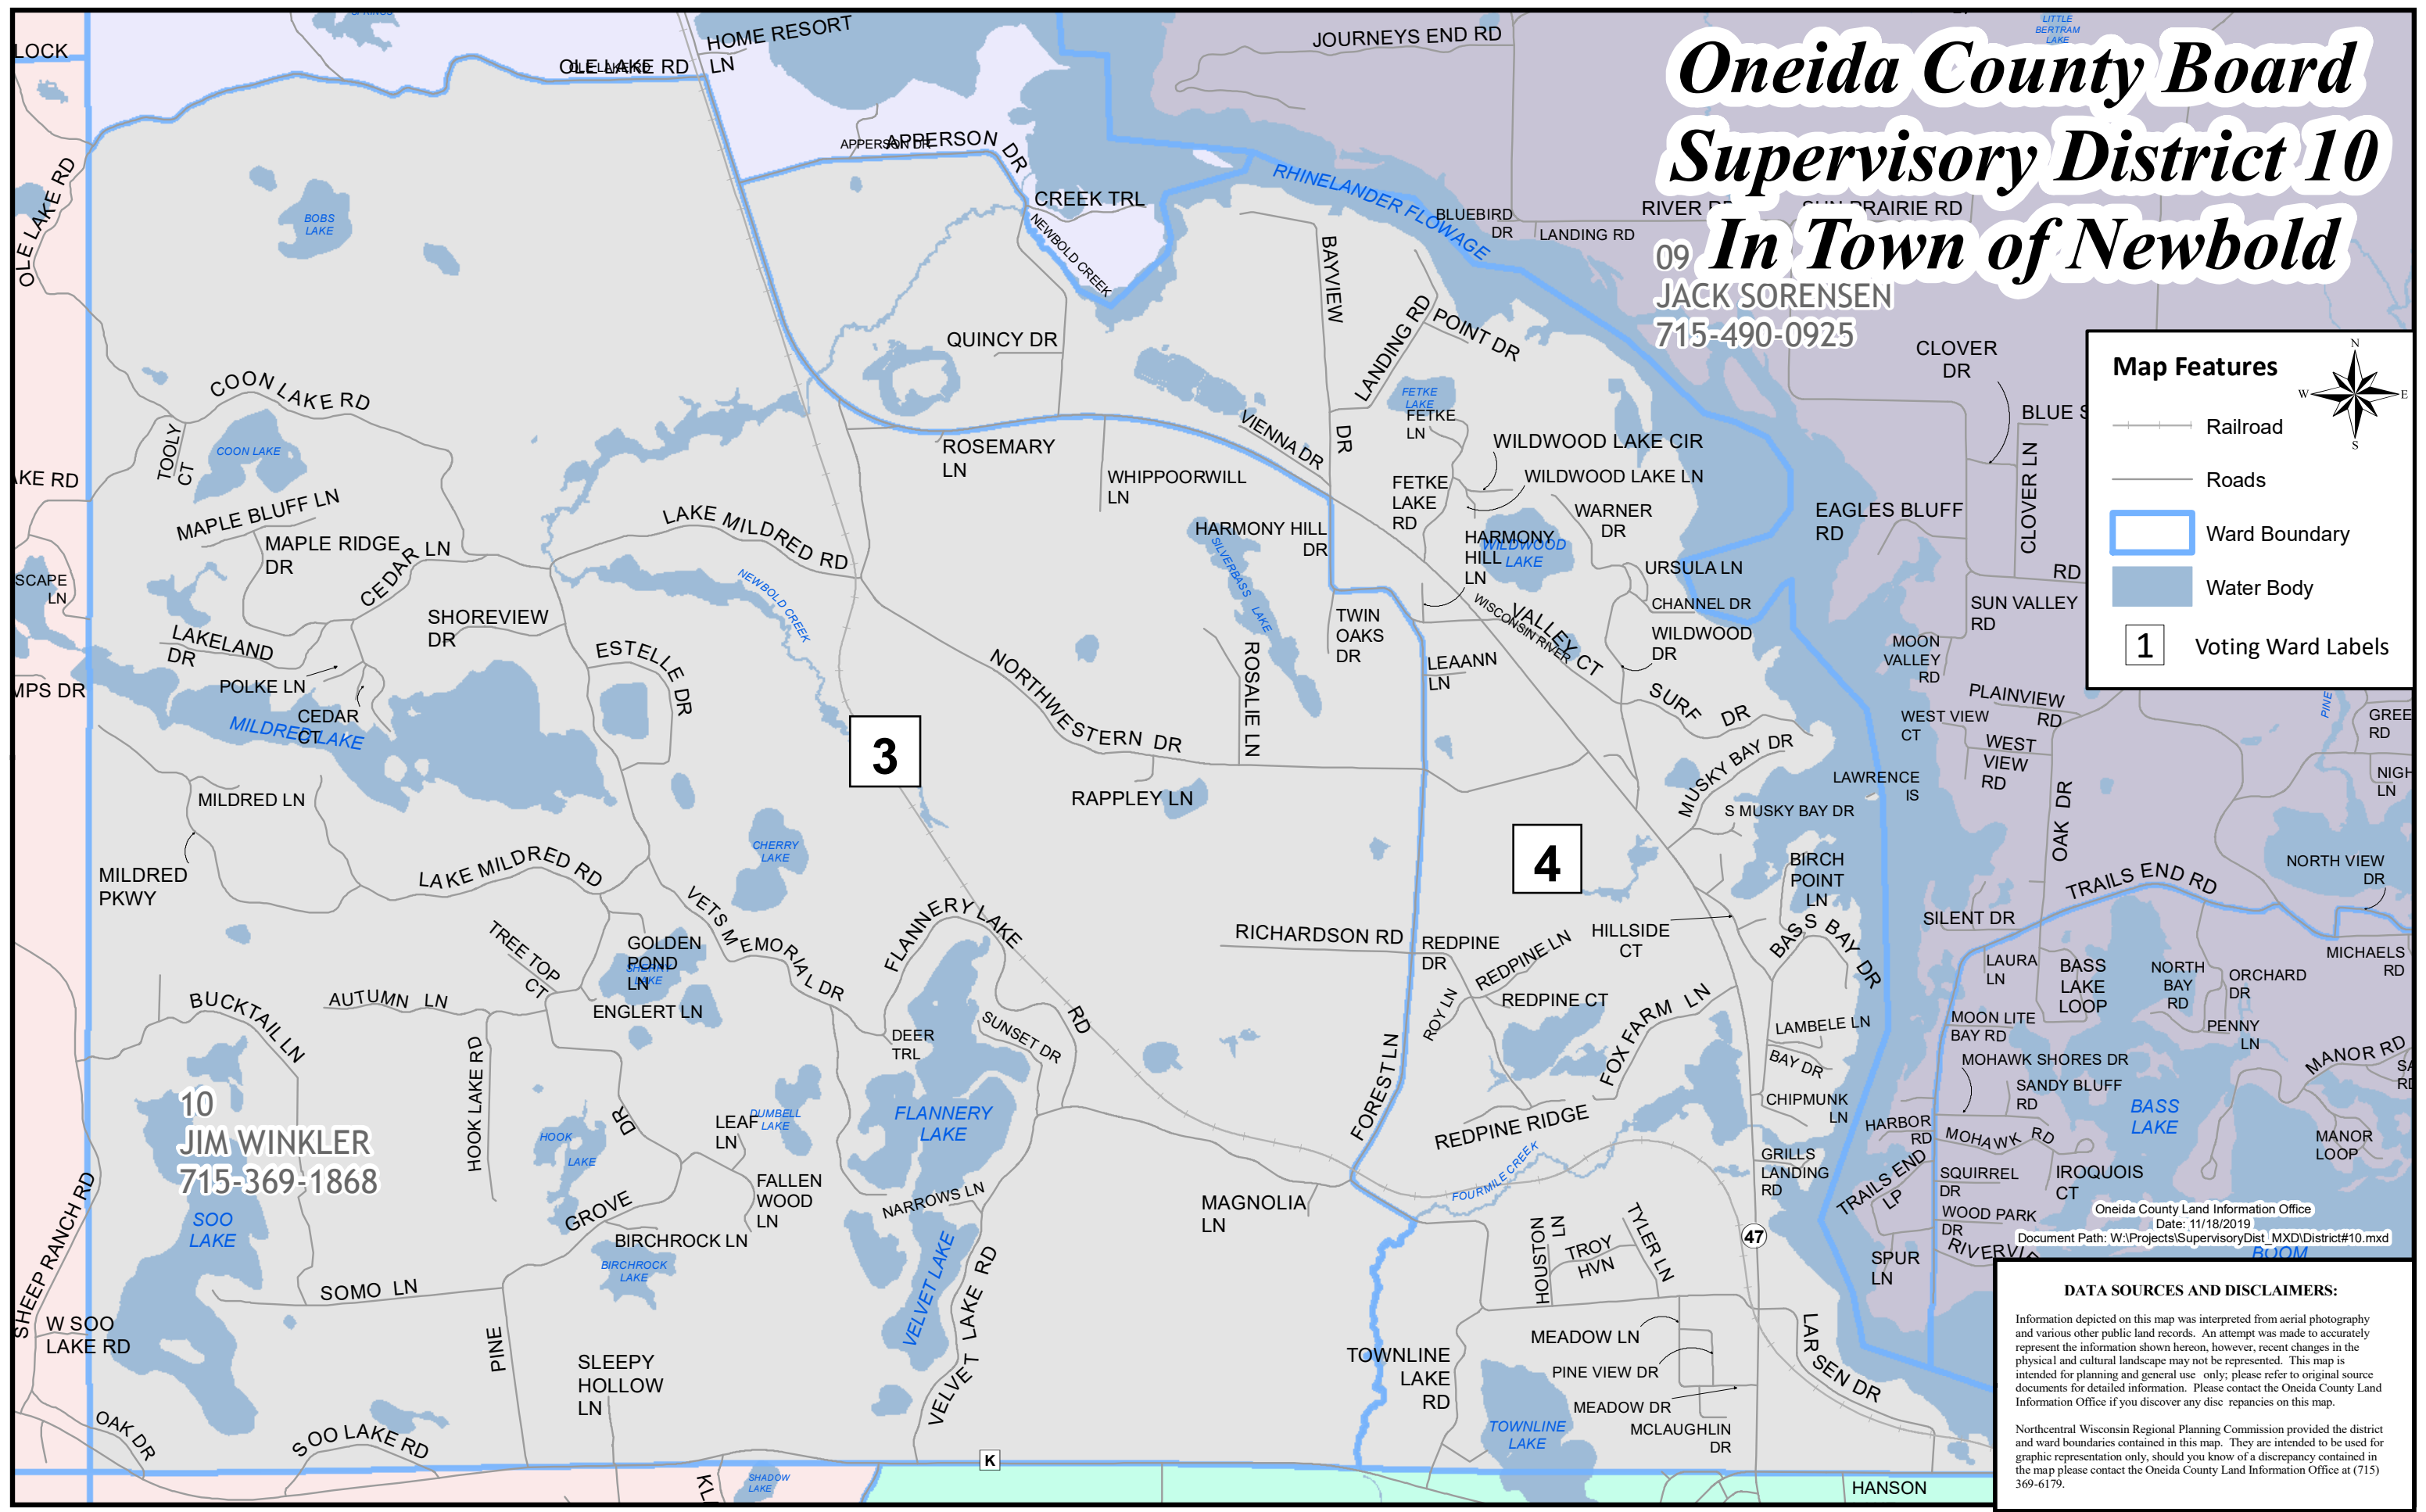

Oneida County Board Supervisory District 10 In Town of Newbold

09
JACK SORENSEN
715-490-0925

Map Features

- Railroad
- Roads
- Ward Boundary
- Water Body
- 1 Voting Ward Labels

Oneida County Land Information Office
Date: 11/18/2019
Document Path: W:\Projects\SupervisoryDist_MXD\District#10.mxd

DATA SOURCES AND DISCLAIMERS:
Information depicted on this map was interpreted from aerial photography and various other public land records. An attempt was made to accurately represent the information shown hereon, however, recent changes in the physical and cultural landscape may not be represented. This map is intended for planning and general use only; please refer to original source documents for detailed information. Please contact the Oneida County Land Information Office if you discover any discrepancies on this map.