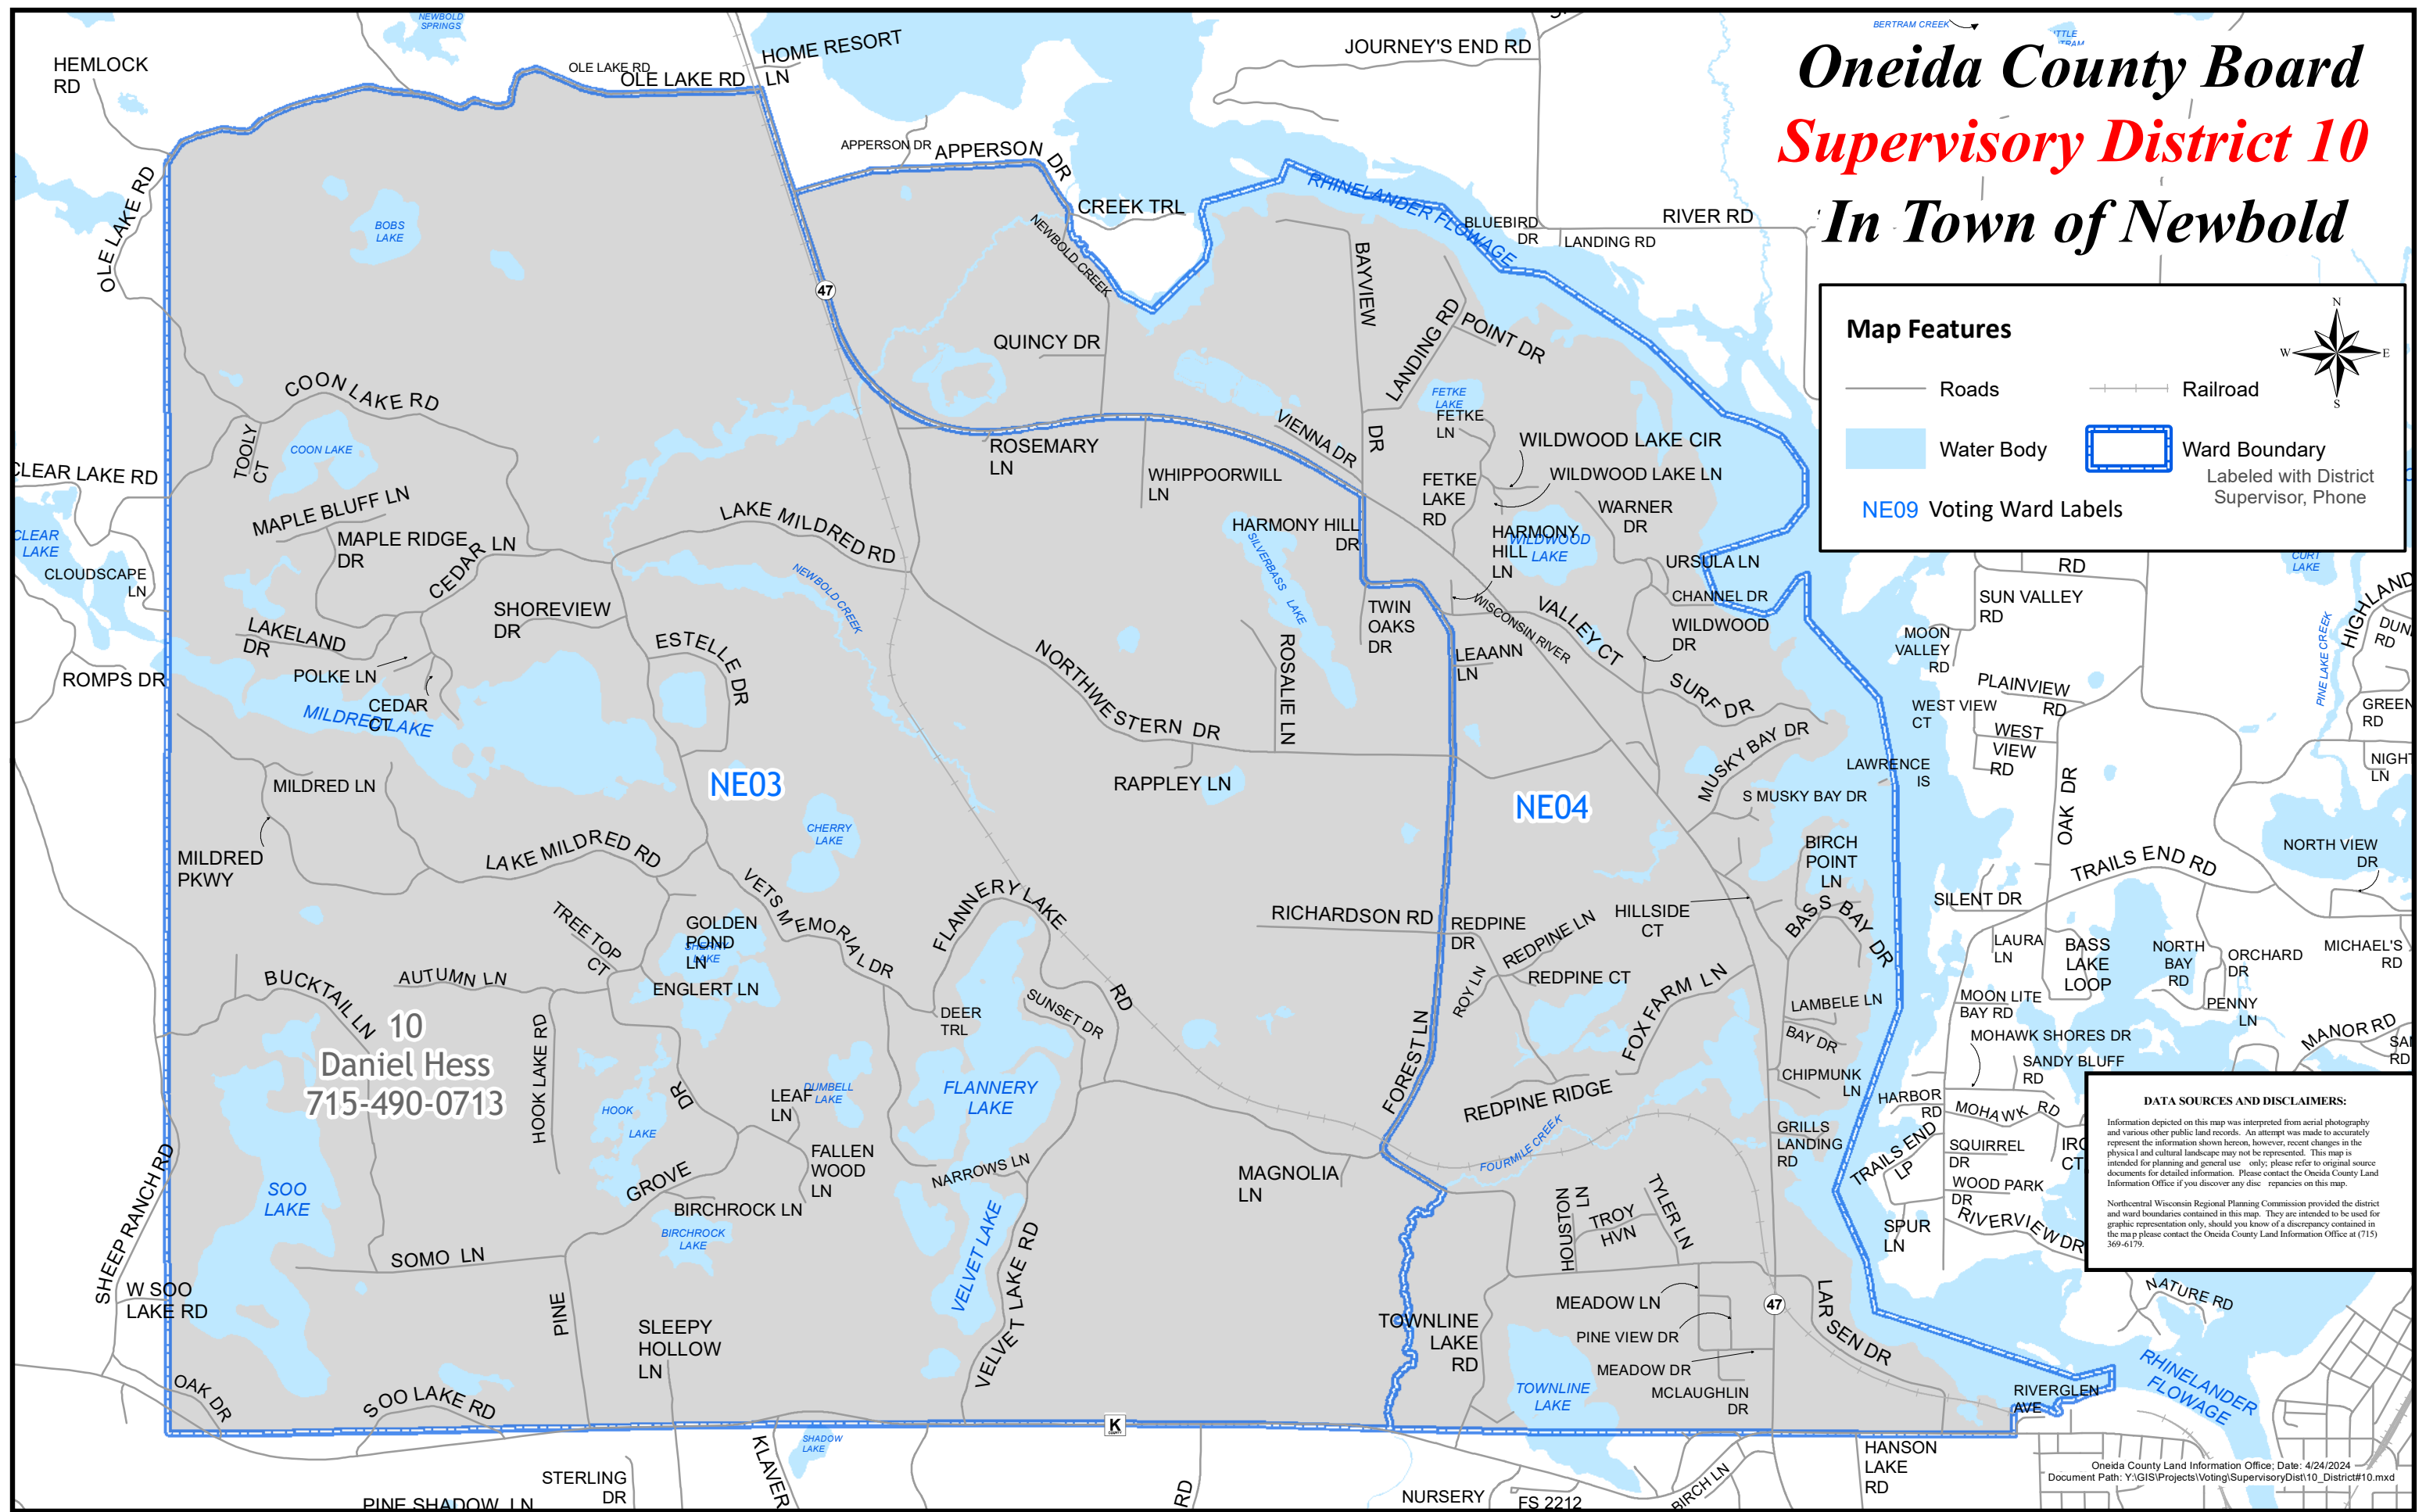

Oneida County Board Supervisory District 10 In Town of Newbold

Map Features

- Roads
- Water Body
- Railroad
- Ward Boundary (Labeled with District Supervisor, Phone)
- NE09 Voting Ward Labels

10
Daniel Hess
715-490-0713