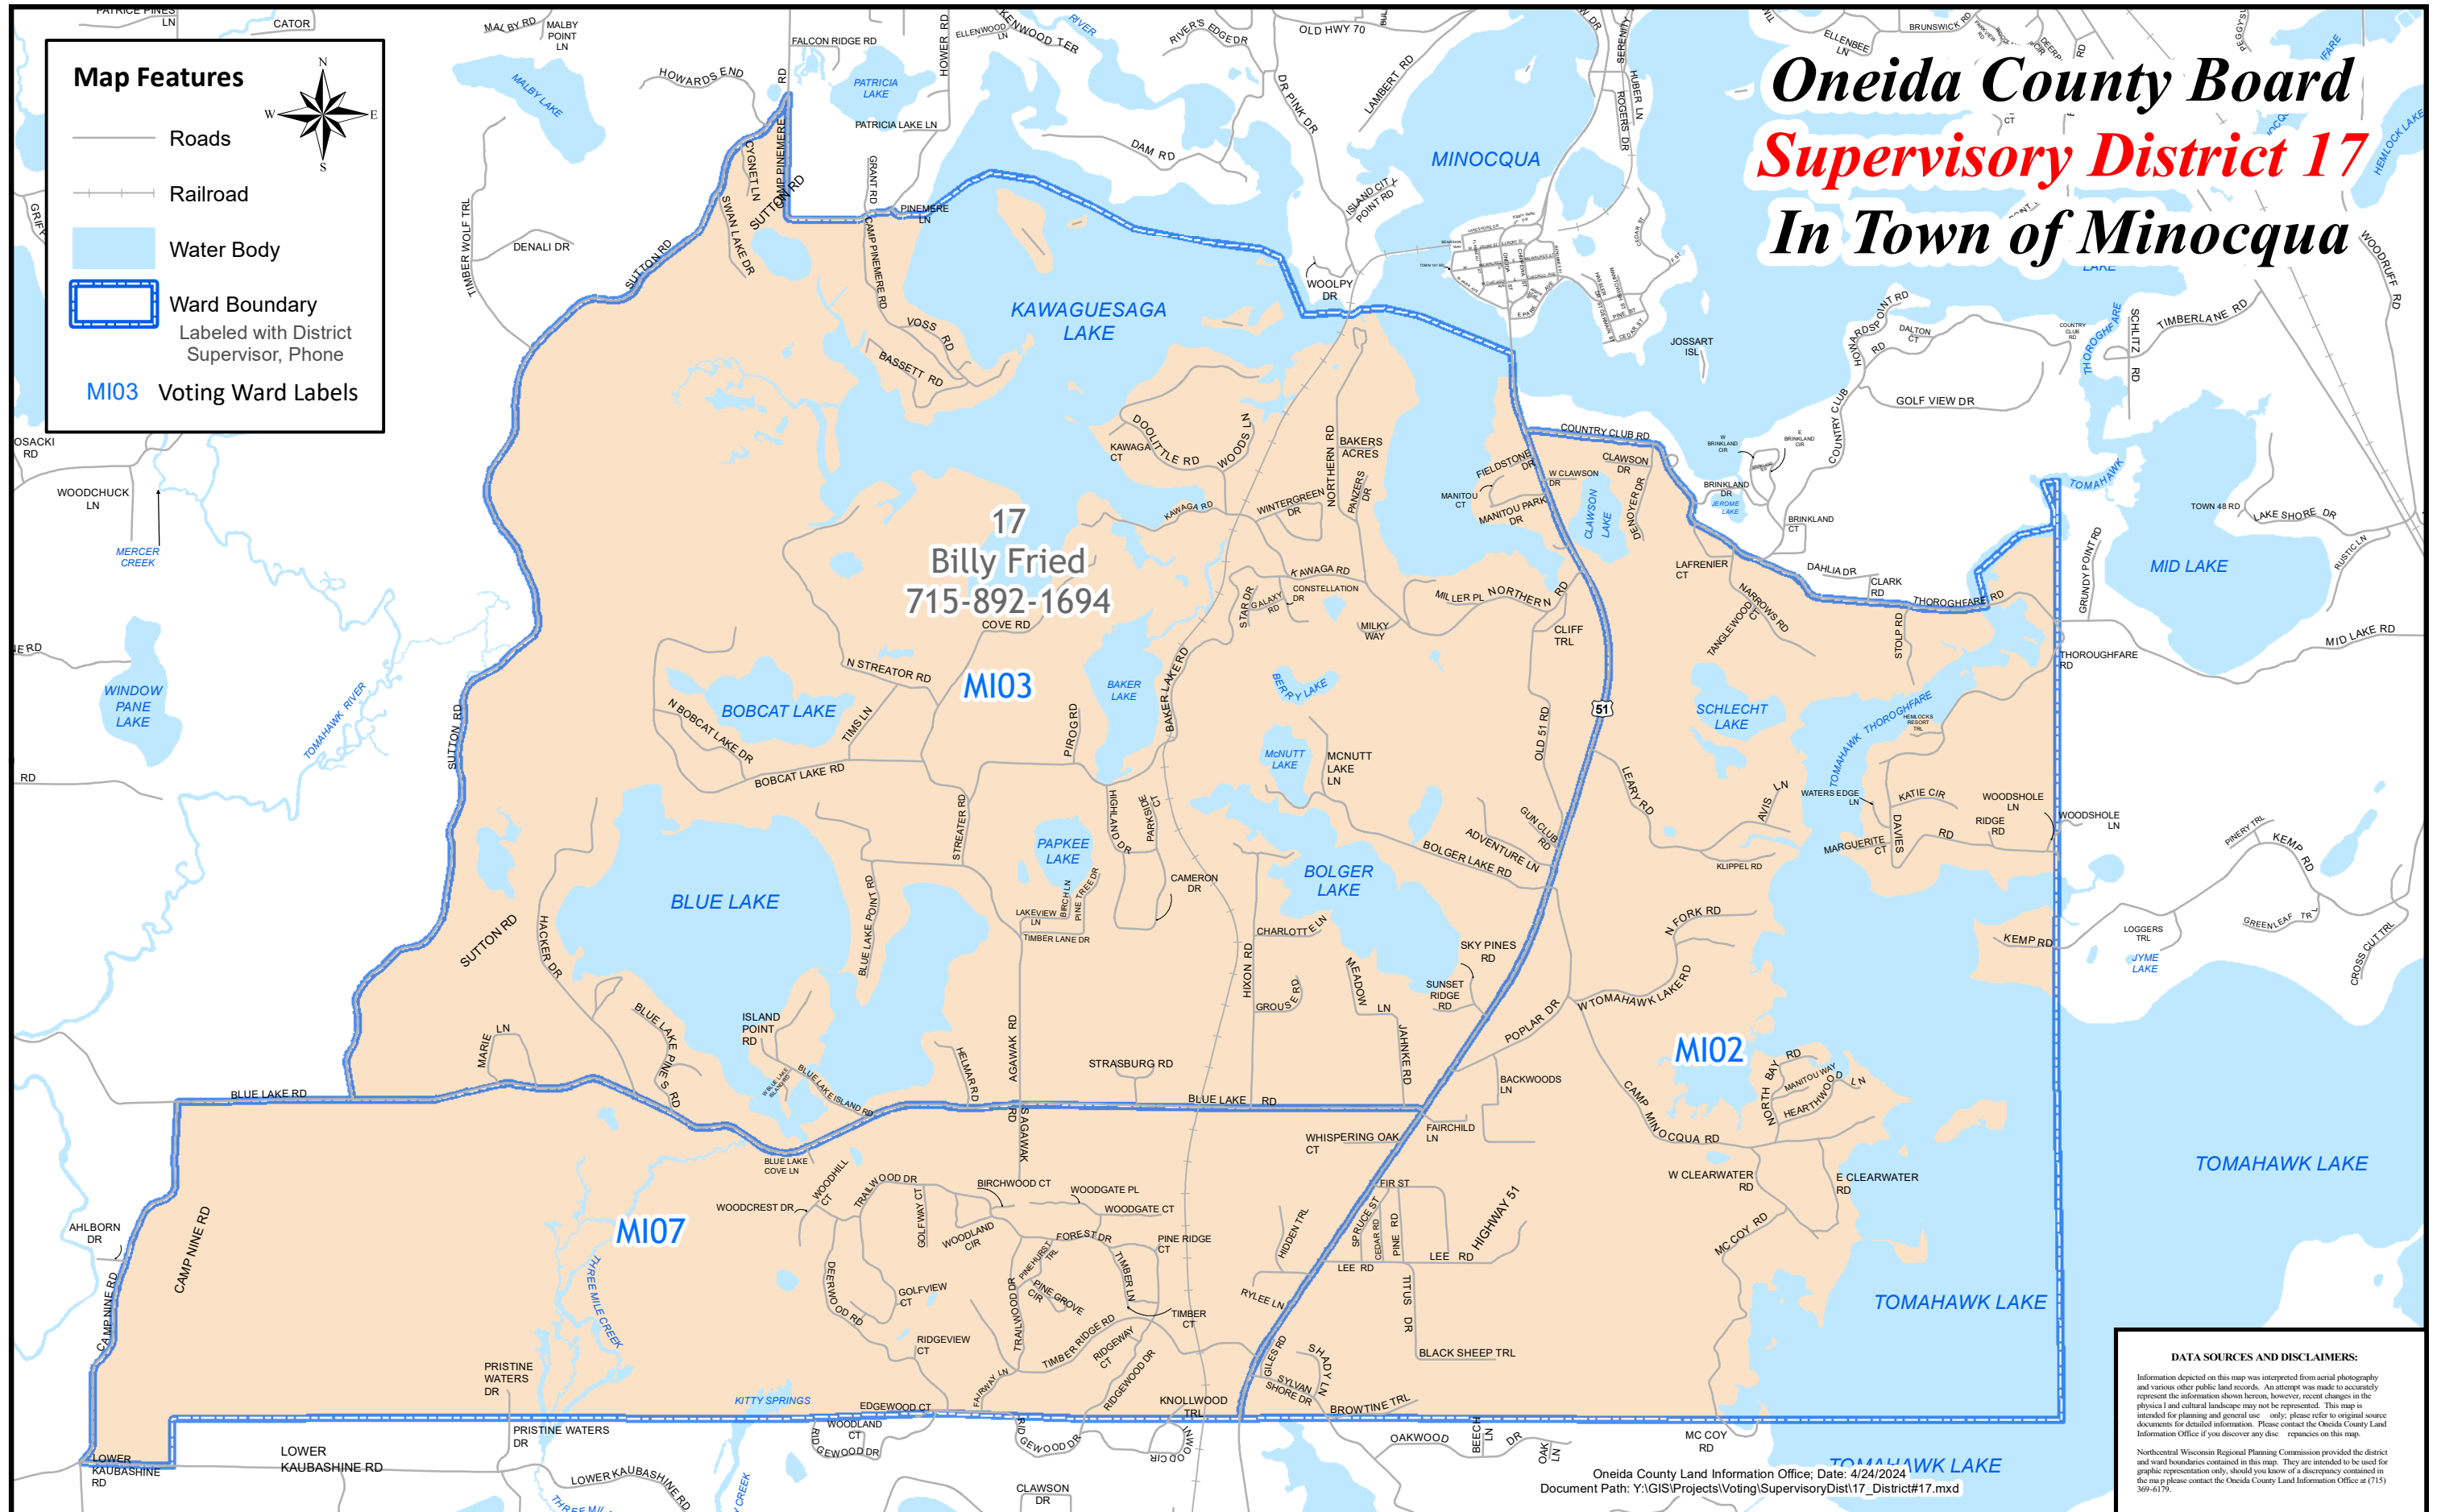

Oneida County Board Supervisory District 17 In Town of Minocqua

Map Features

- Roads
- Railroad
- Water Body
- Ward Boundary
  Labeled with District Supervisor, Phone
- MI03 Voting Ward Labels