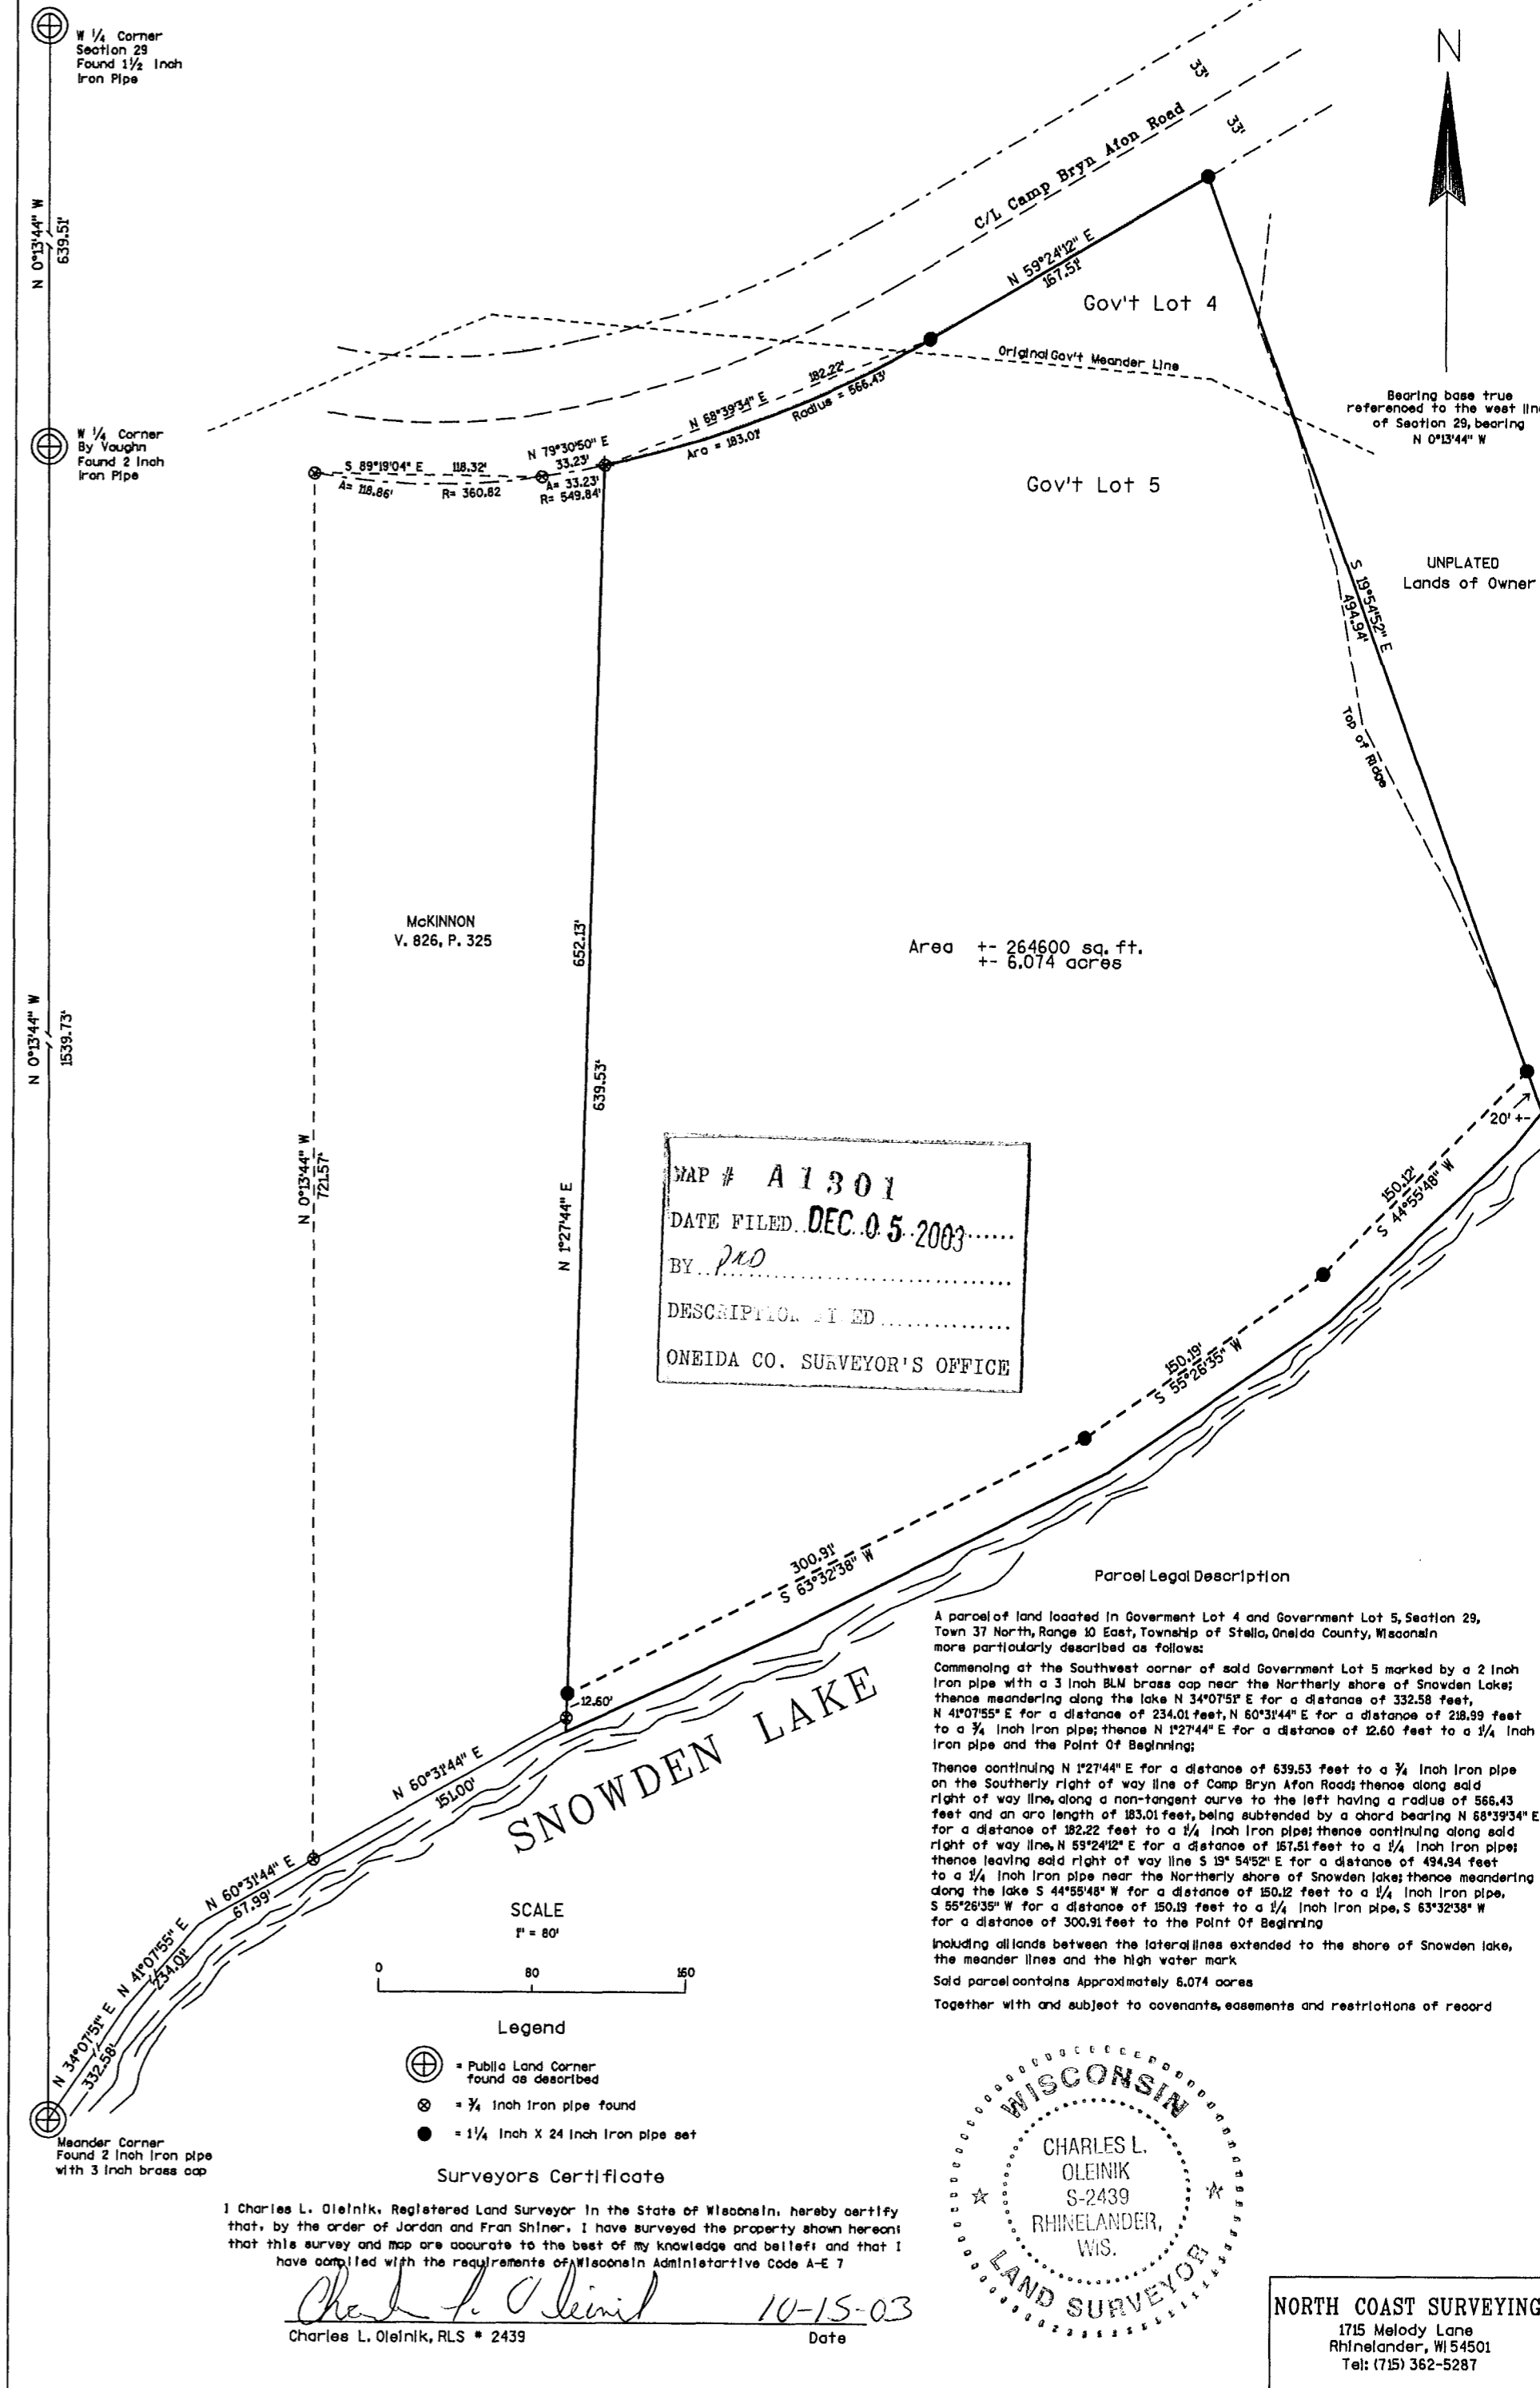

A Parcel of land in Gov't Lots 4 and 5 Section 29, Town 37 North, Range 10 East Township of Stella, Oneida County, Wisconsin

NORTH COAST SURVEYING
 1715 Melody Lane
 Rhinelander, WI 54501
 Tel: (715) 362-5287