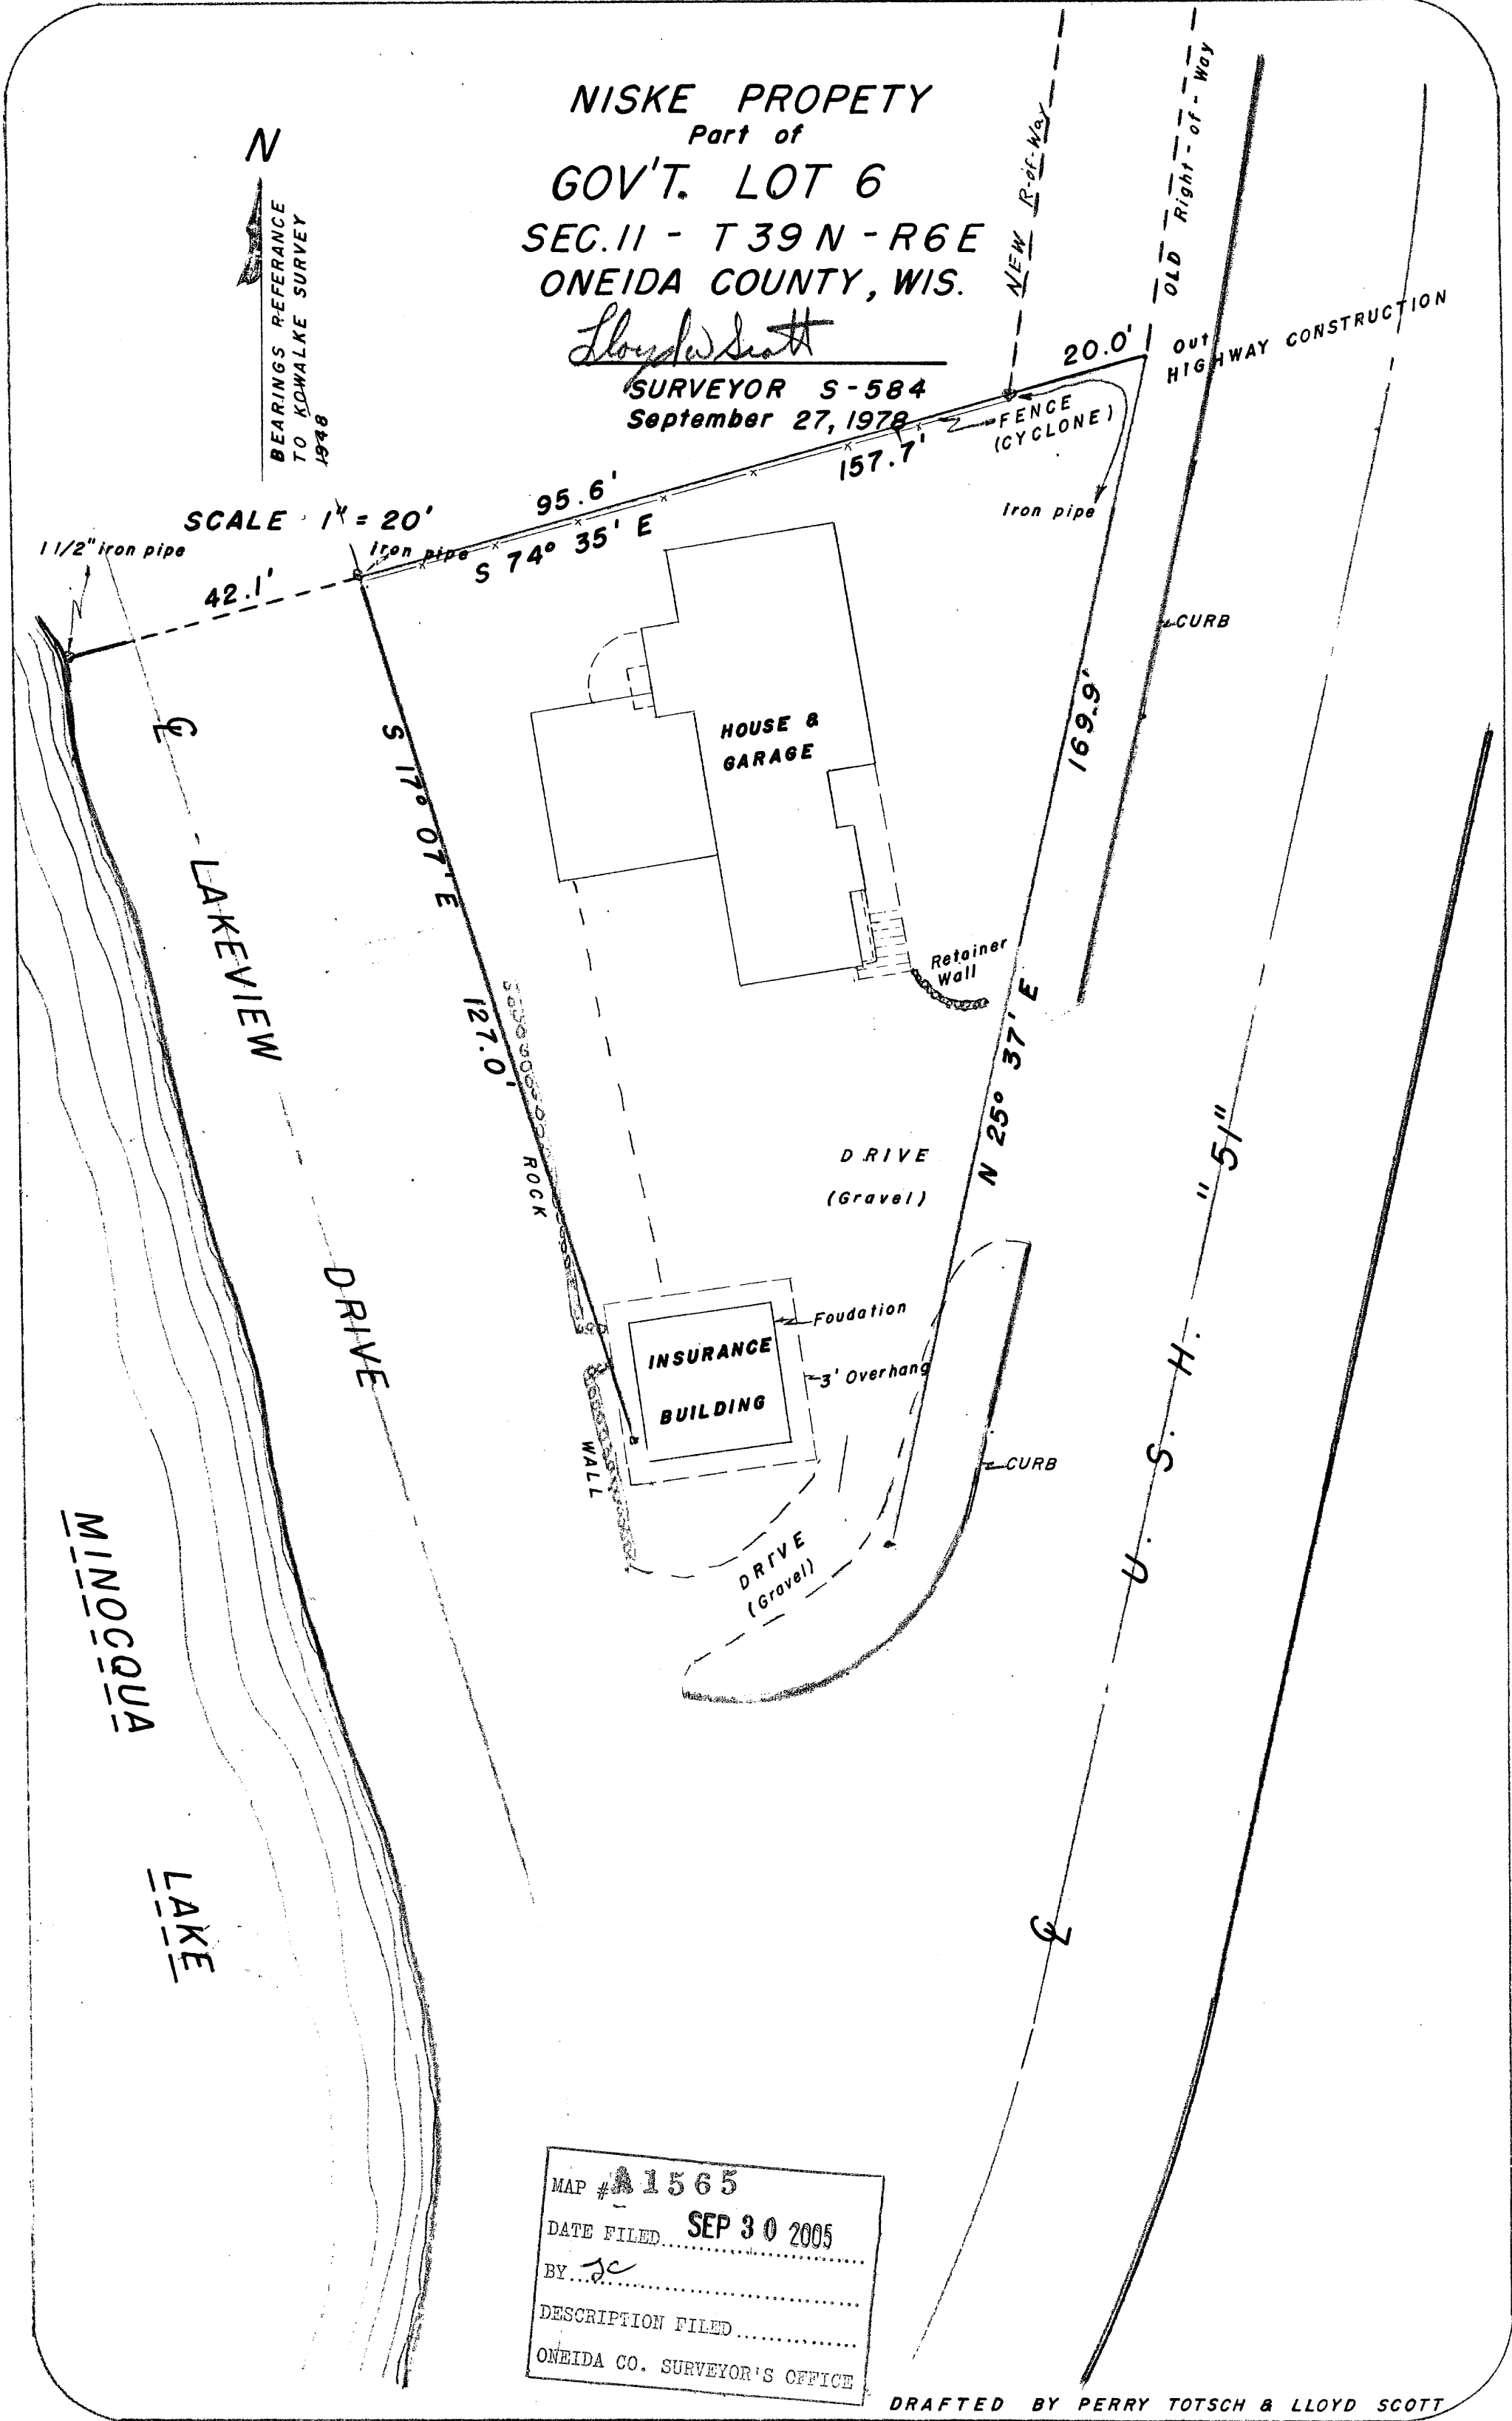

**NISKE PROPERTY**  
 Part of  
**GOV'T. LOT 6**  
**SEC. 11 - T 39 N - R 6 E**  
**ONEIDA COUNTY, WIS.**

*Lloyd Scott*  
 SURVEYOR S-584  
 September 27, 1978

N  
 BEARINGS REFERENCE  
 TO KOWALKE SURVEY  
 1948

SCALE 1" = 20'

MAP # 1565  
 DATE FILED SEP 30 2005  
 BY *jc*  
 DESCRIPTION FILED  
 ONEIDA CO. SURVEYOR'S OFFICE

DRAFTED BY PERRY TOTSCH & LLOYD SCOTT