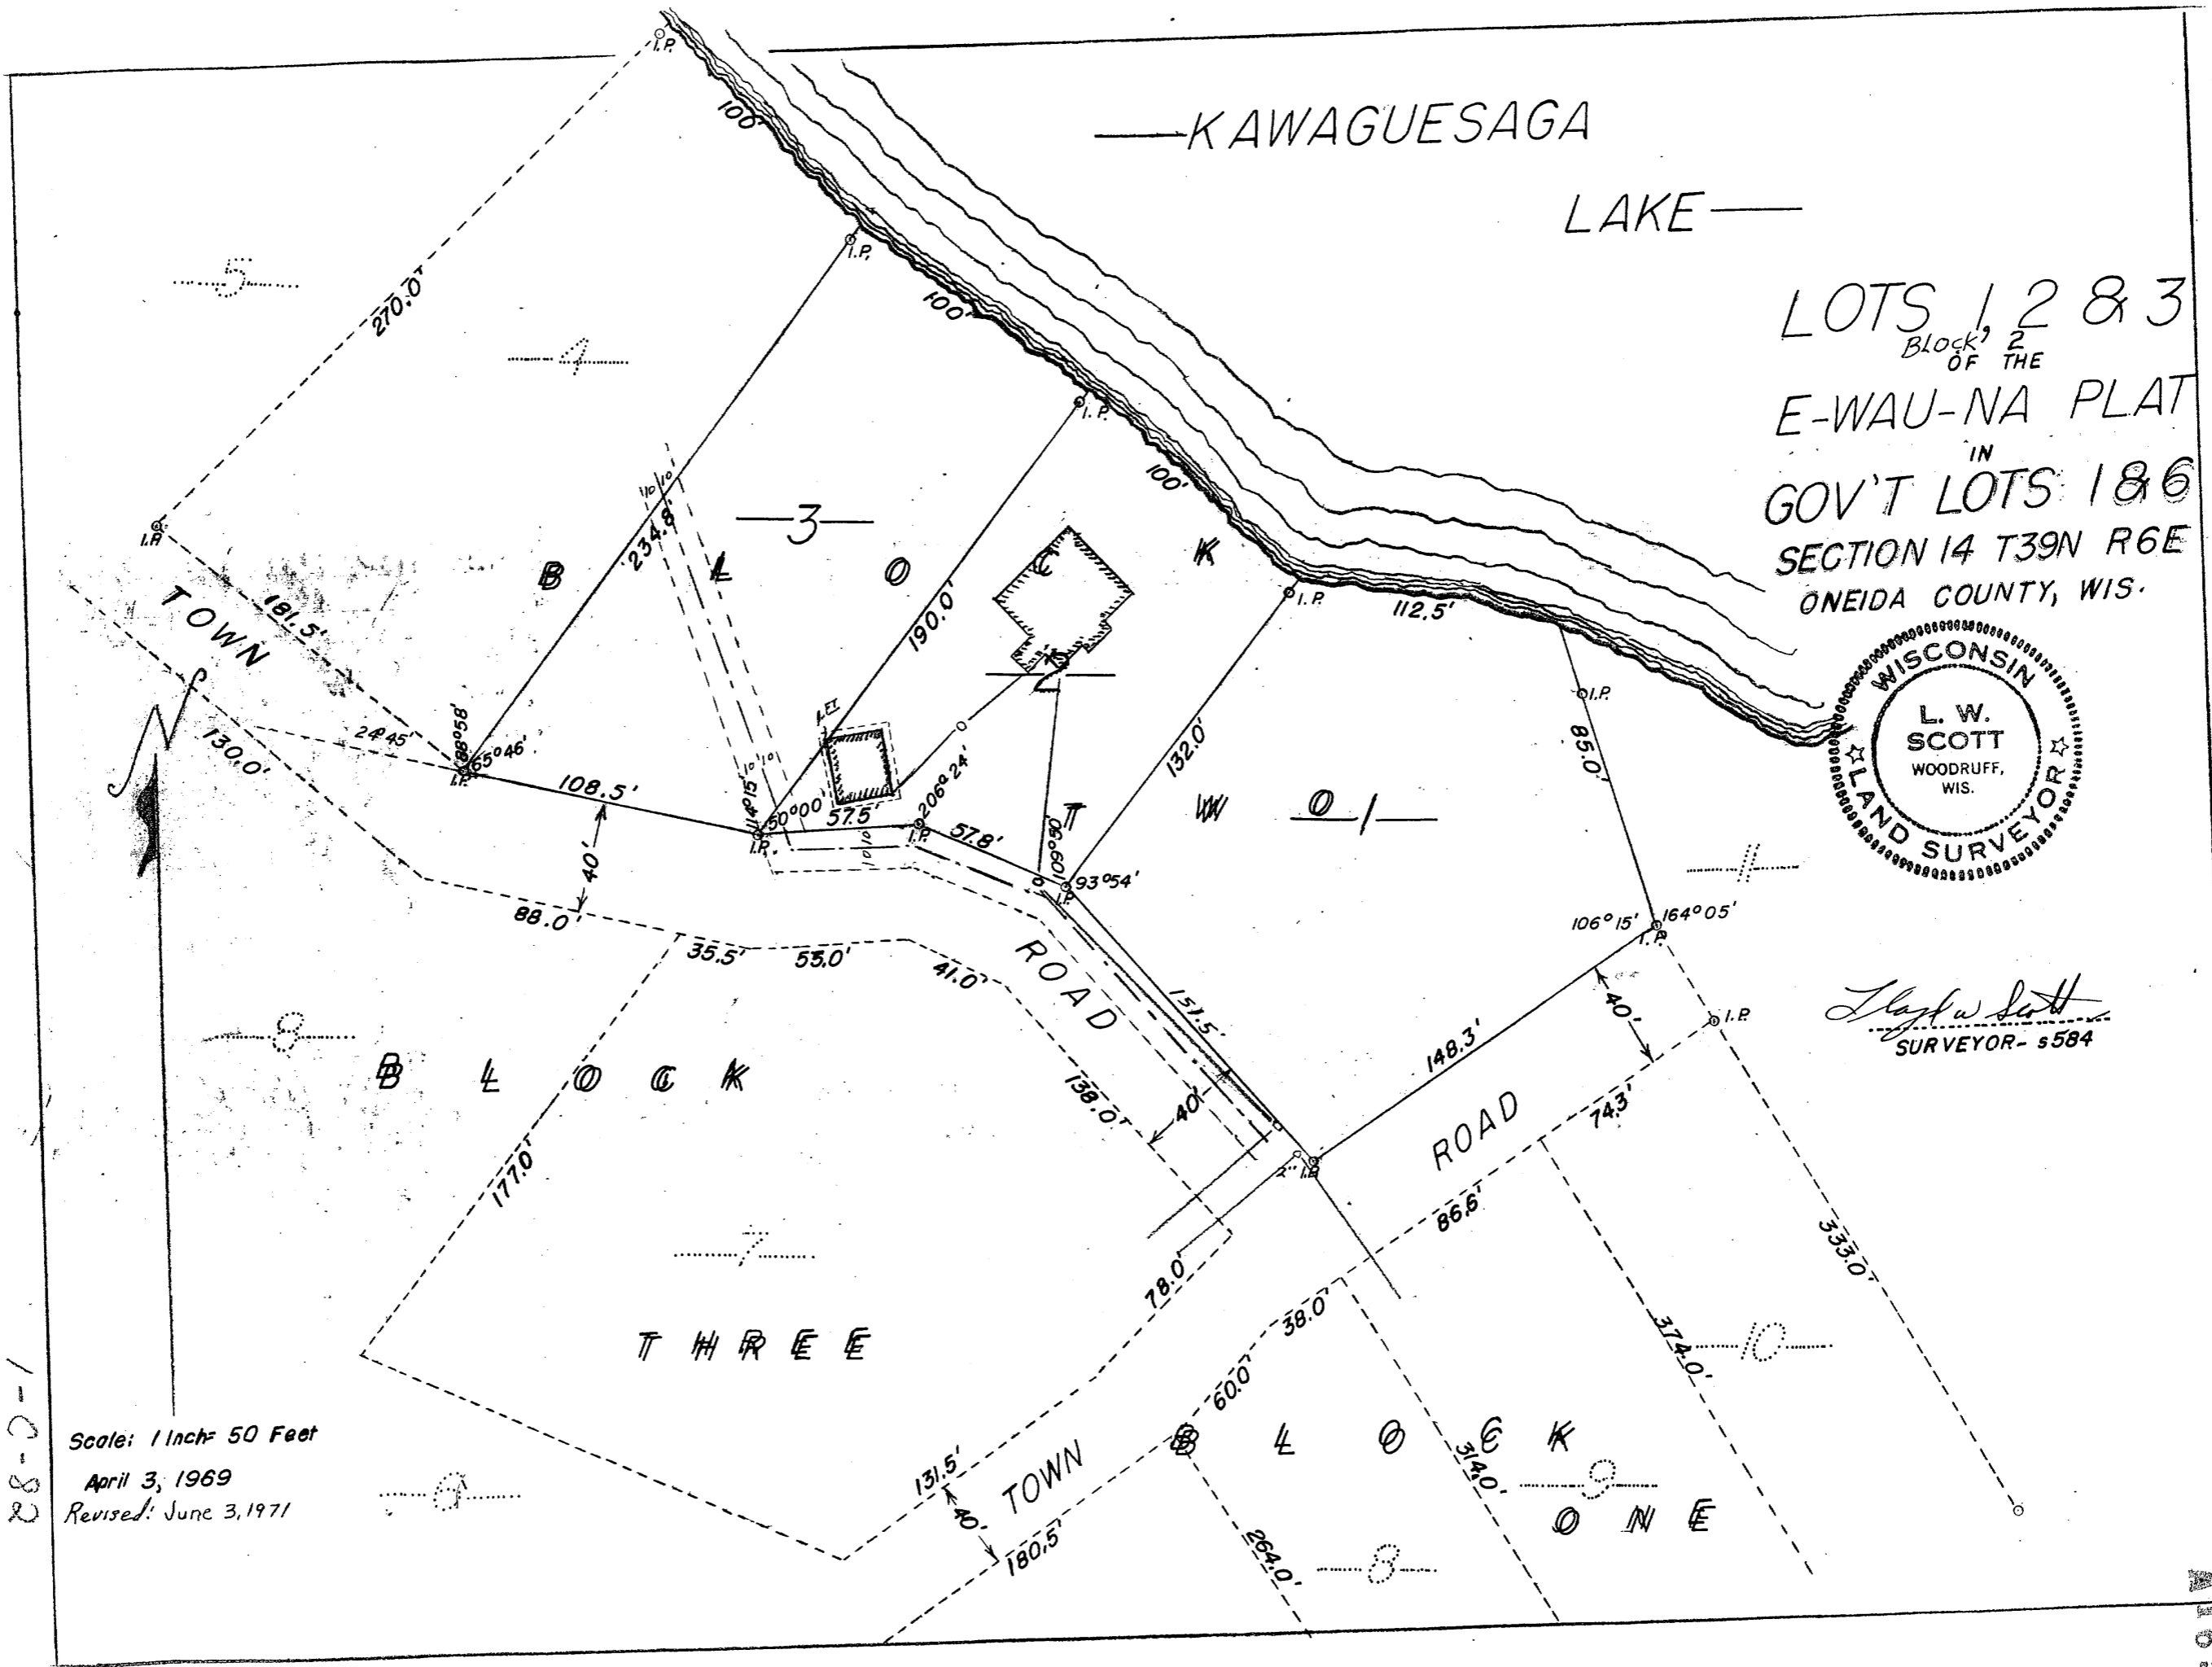

KAWAGUESAGA

LAKE

LOTS 1 2 & 3
 Block 2
 OF THE
 E-WAU-NA PLAT
 IN
 GOV'T LOTS 1 & 6
 SECTION 14 T39N R6E
 ONEIDA COUNTY, WIS.

L. W. Scott
 SURVEYOR - s584

Scale: 1 Inch = 50 Feet
 April 3, 1969
 Revised: June 3, 1971

MAP # A 1655
 DATE FILED OCT 31 2005
 BY: [Signature]
 DESCRIPTION FILED
 ONEIDA CO. SURVEYOR'S OFFICE