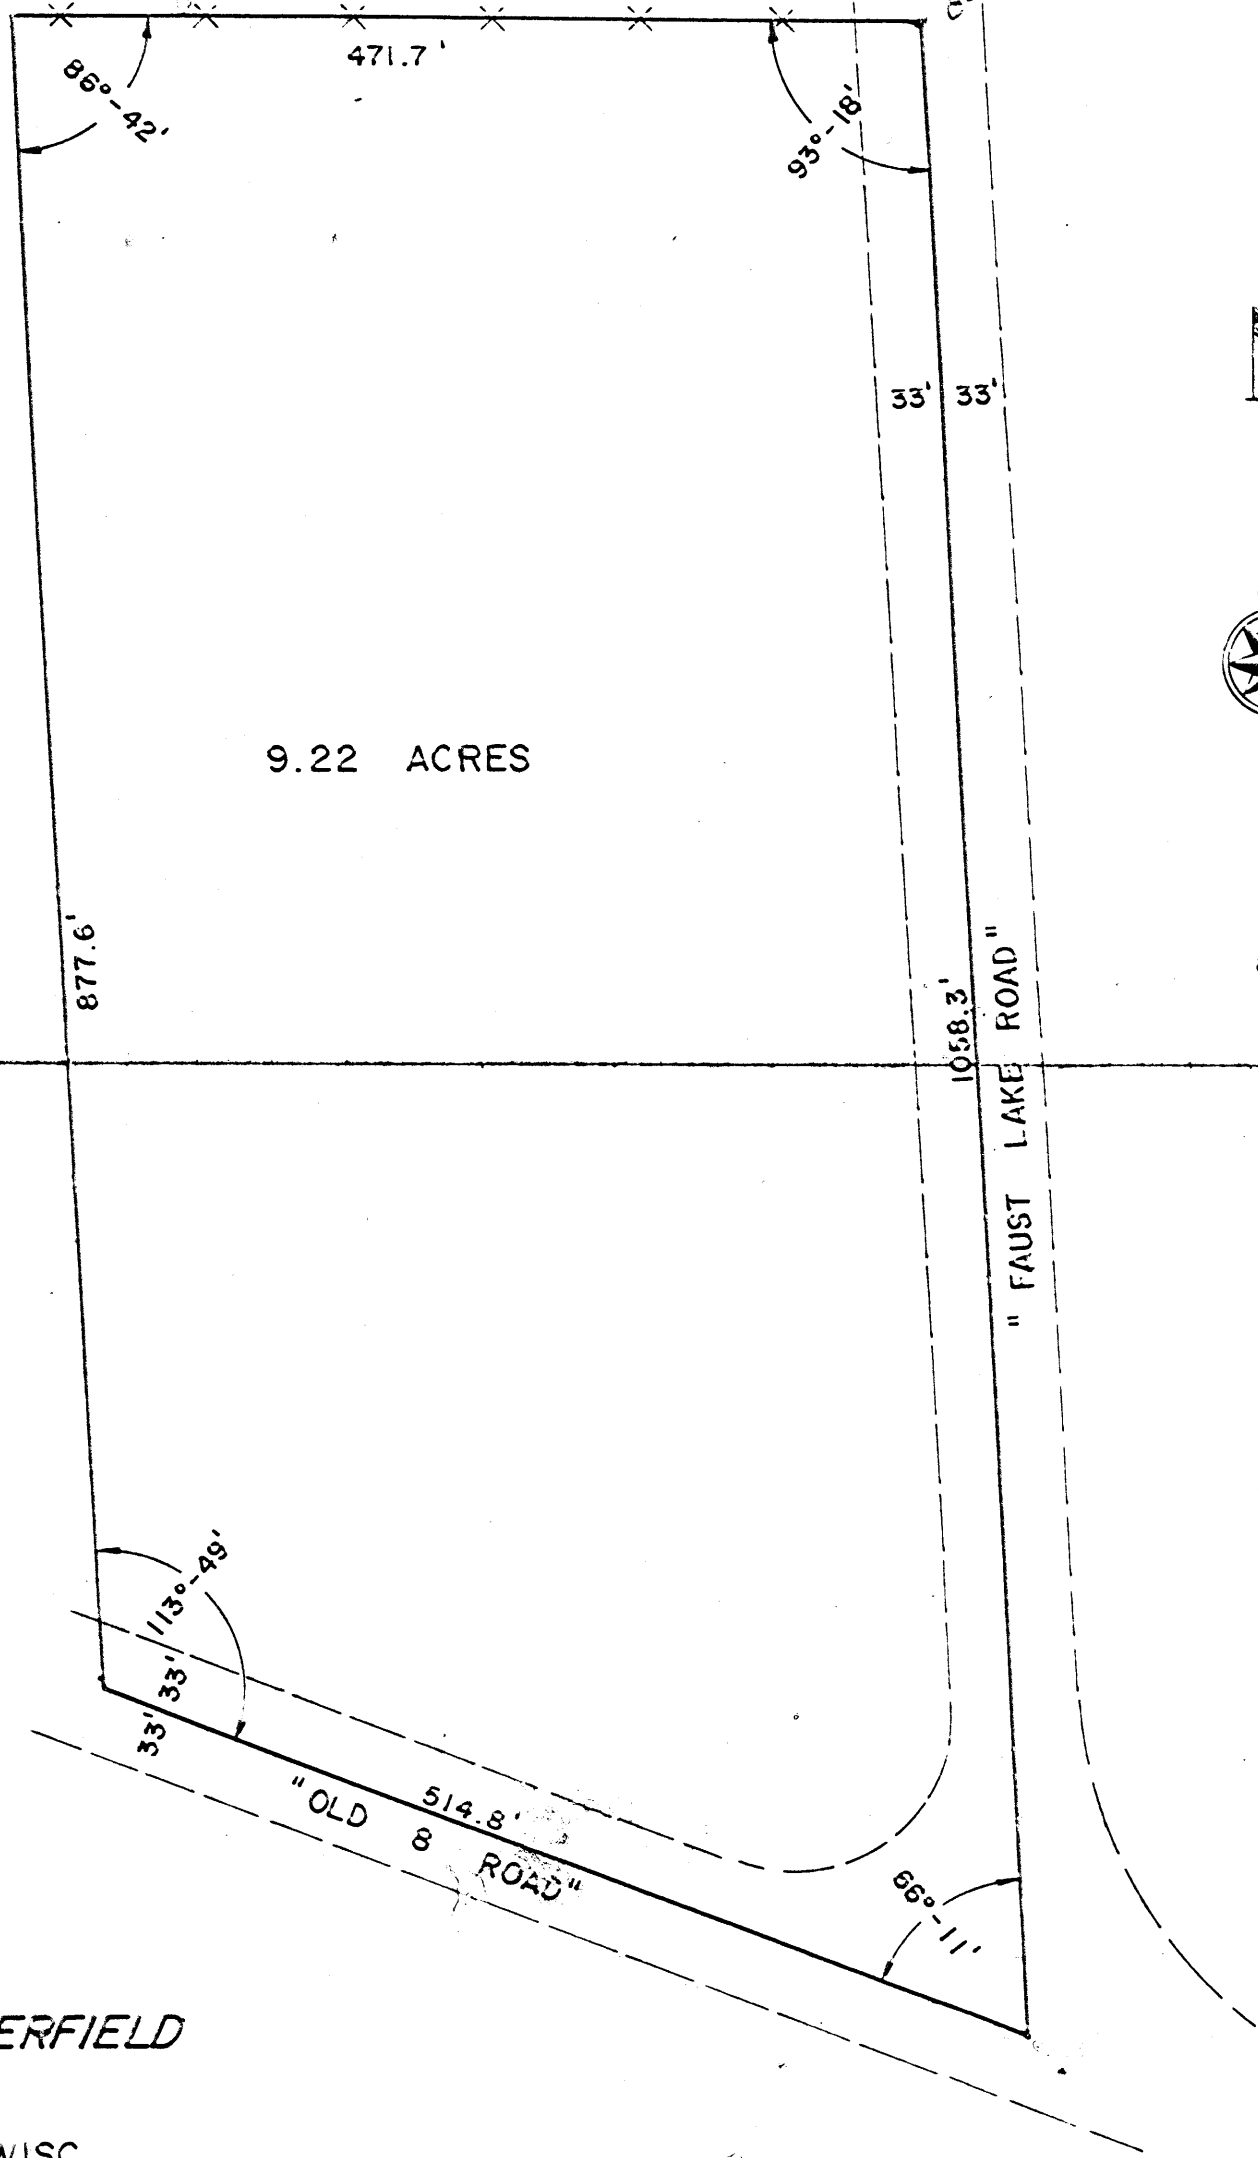

GOV'T LOT 3 SEC. 2 T 36 N R 9 E

NE Corner
corner 2/7/36/9

RAYMOND BUTTERFIELD
PROPERTY
RHINELANDER, WISC.

MAP # 22013
DATE FILED NOV. 21 2007
BY 2096
DESCRIBED FILED
ONEIDA CO. SURVEYOR'S OFFICE