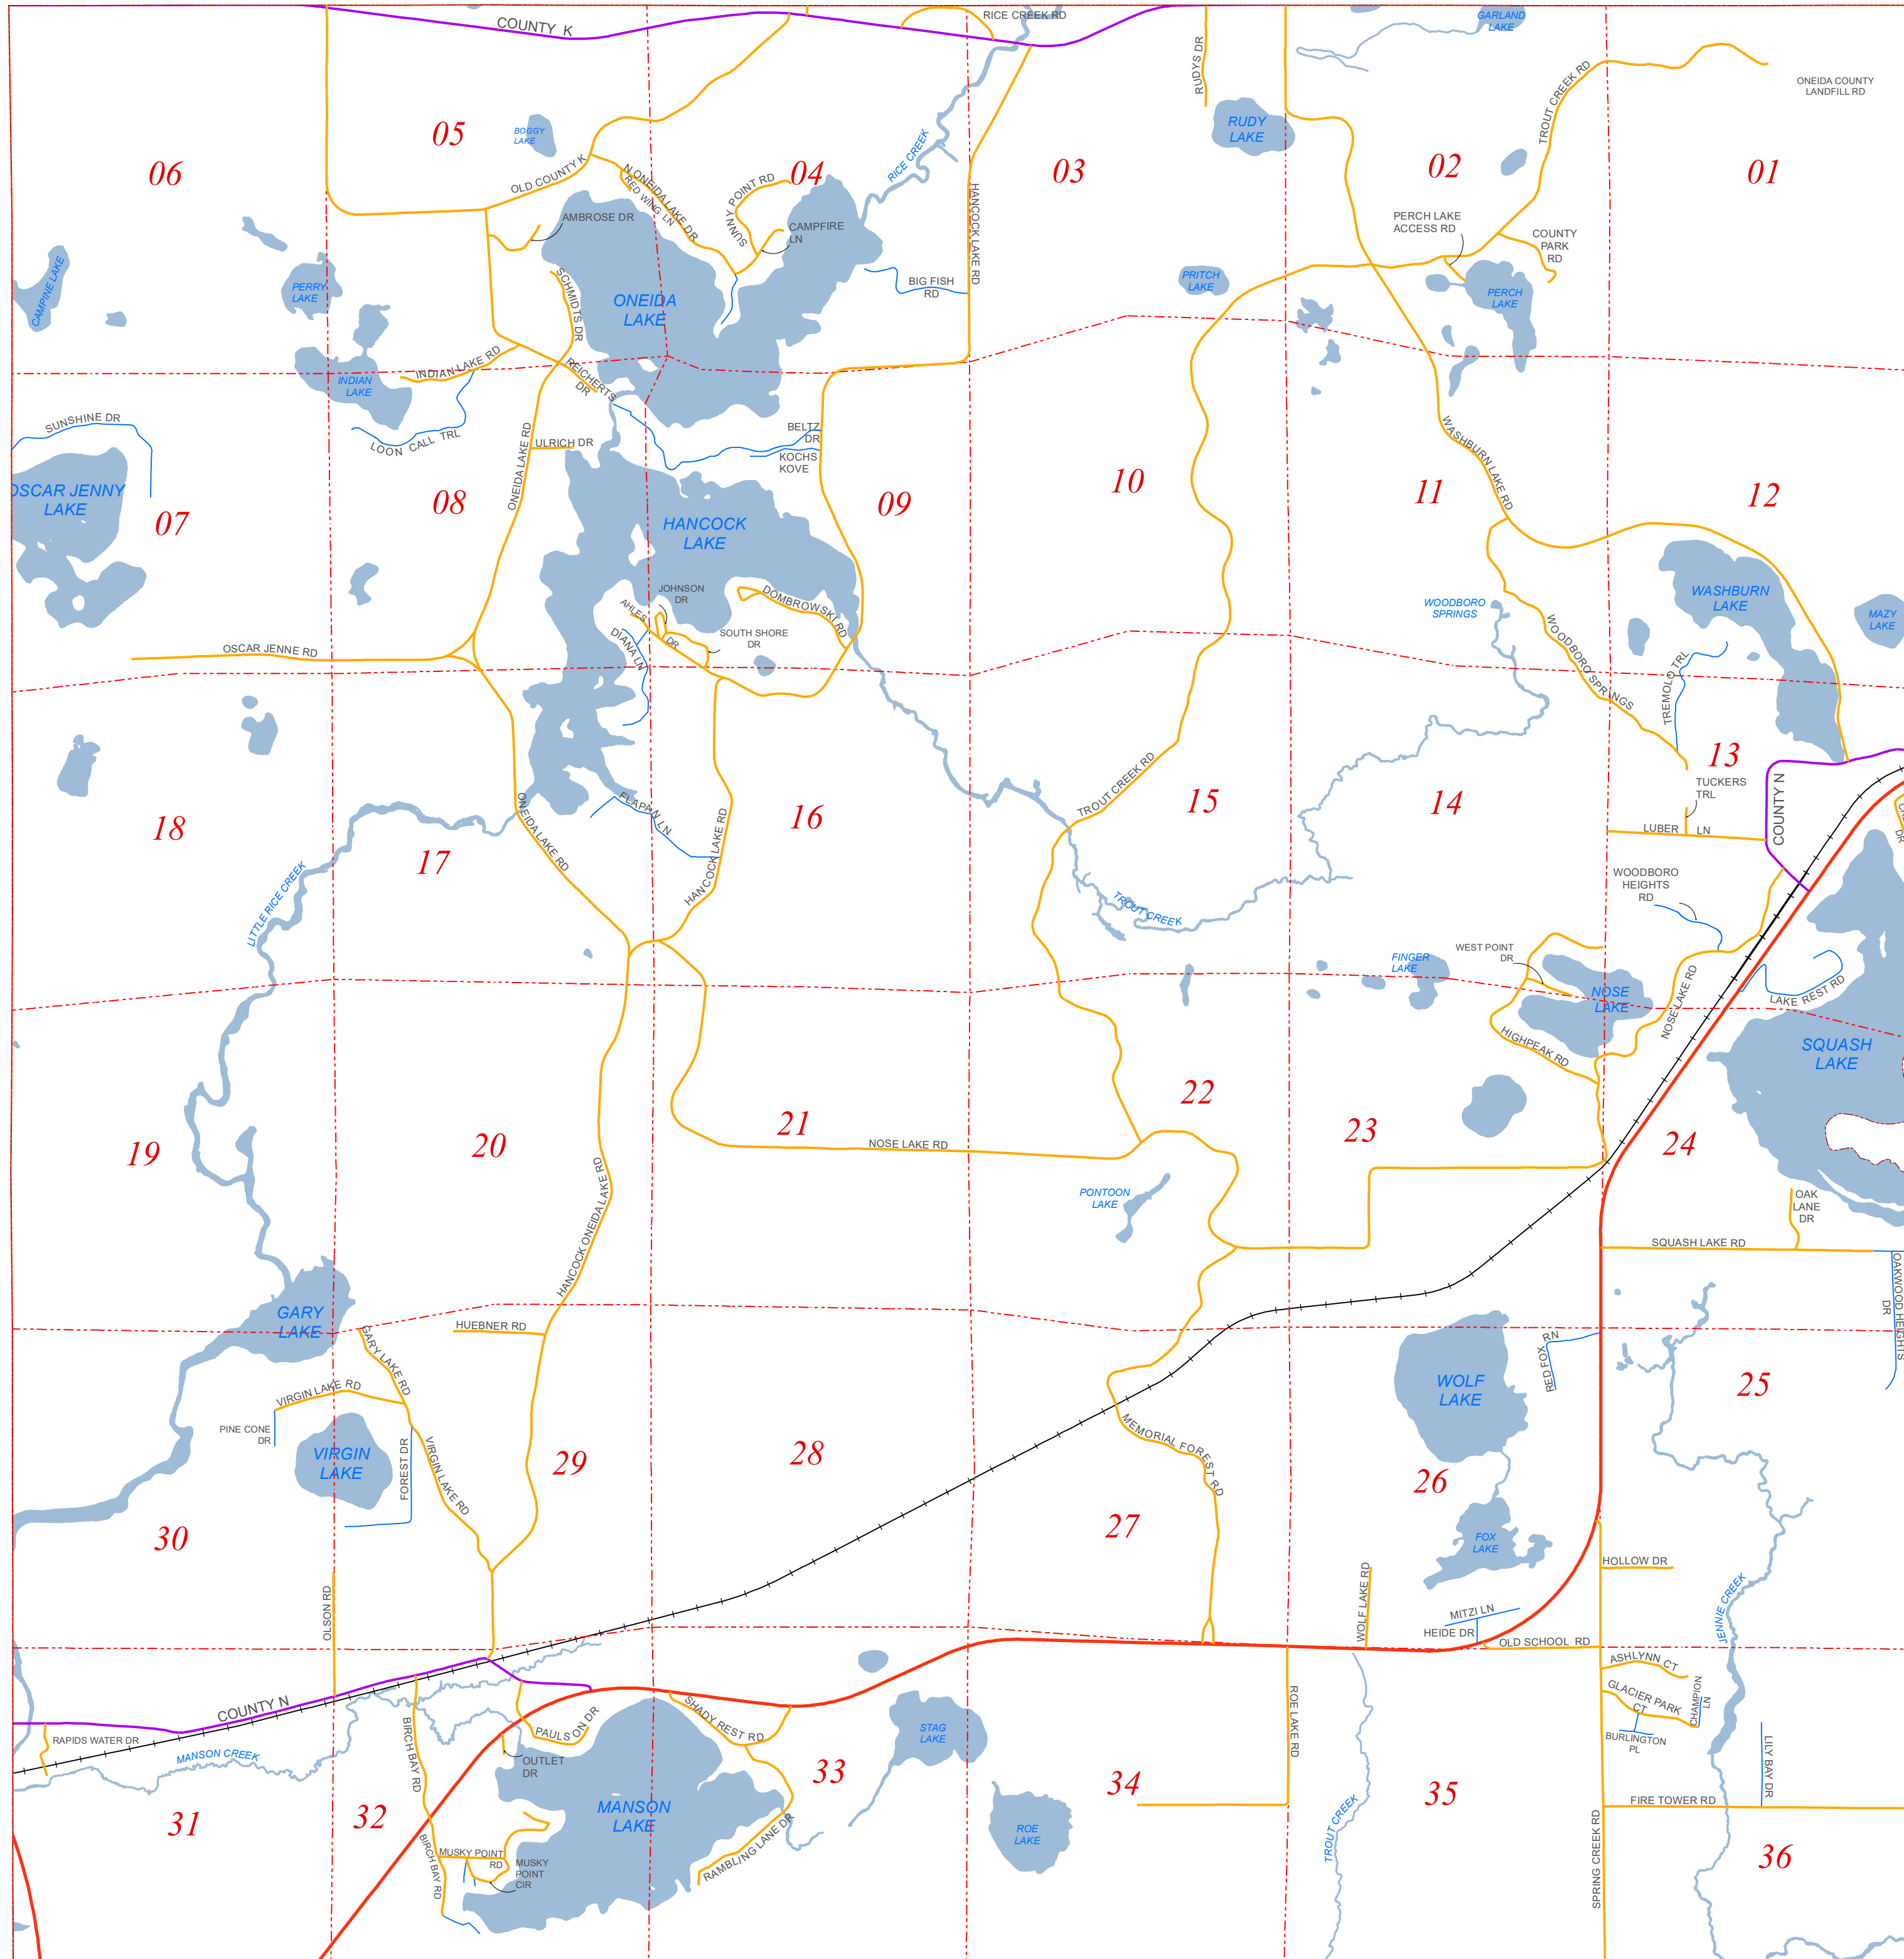

# Town of Woodboro Road Map

**Legend**

**Roads**

**RoadSubType**

- County
- County Forest
- Federal
- Municipal
- Private
- State
- State Forest
- Town

**PLSS Boundary**

**LineType**

- - - Section
- - - Township

**RoadClass**

- +— In Use

■ WaterBody

**DATA SOURCES AND DISCLAIMERS:**

Information depicted on this map was interpreted from aerial photography and various other public land records. An attempt was made to accurately represent the information shown hereon, however, recent changes in the physical and cultural landscape may not be represented. This map is intended for planning and general use only, please refer to original source documents for detailed information. Please contact the Oneida County Land Information Office at (715) 369-6179 if you discover any discrepancies on this map.