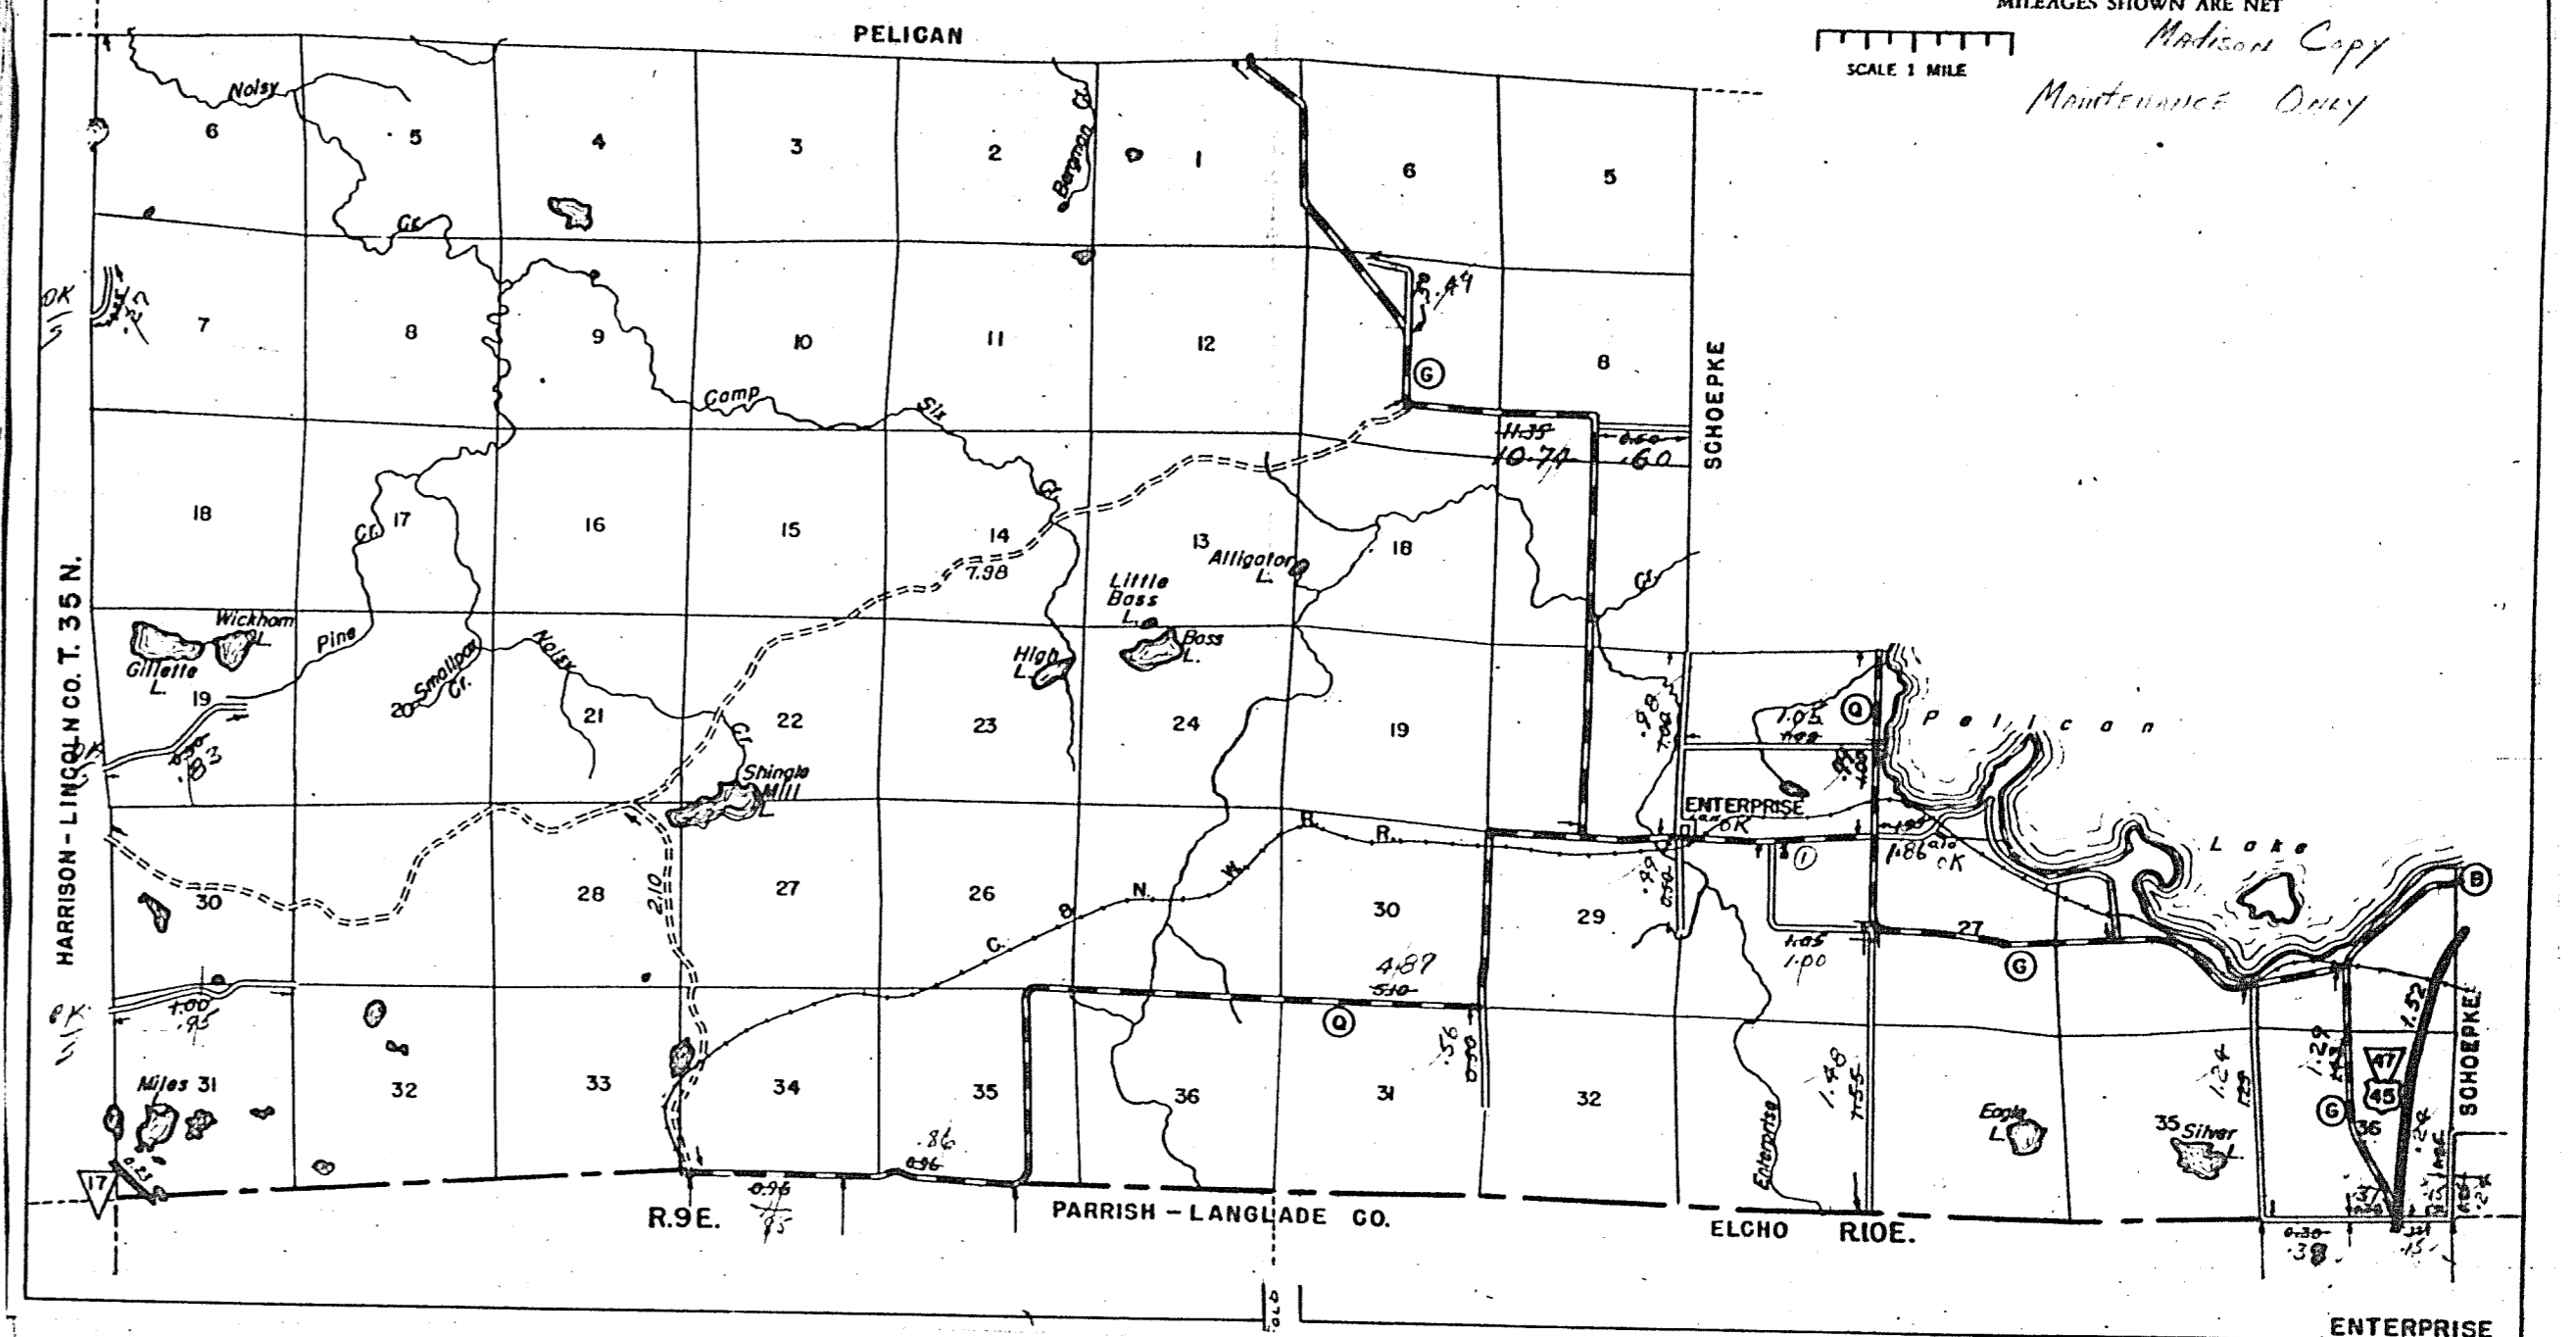

**STATE HIGHWAY COMM. OF WISCONSIN
TOWN PLAT RECORD**

Town		County				ONEIDA		Sym- bols
Date of Last Corr.	Fed. For. Dev. Rds.	State Park Rds.	State Fire Lane	State Trunks	County Trunks	Local Roads		
12-20-54				12.32	6.64	43.36	Sch. 1	
9-19-55				12.32	6.64	43.76	Cem. 1	
10-11-56				12.32	6.64	42.23	Tower 1	
9-11-57				12.32	6.64	42.48	Gate 1	
11-27-58				13.01	7.81	41.75		
9-14-53				12.32	6.64	41.67		

Certified as Correct By Town Chairman: *Robert W. Cole*

MILEAGES SHOWN ARE NET

CRESCENT