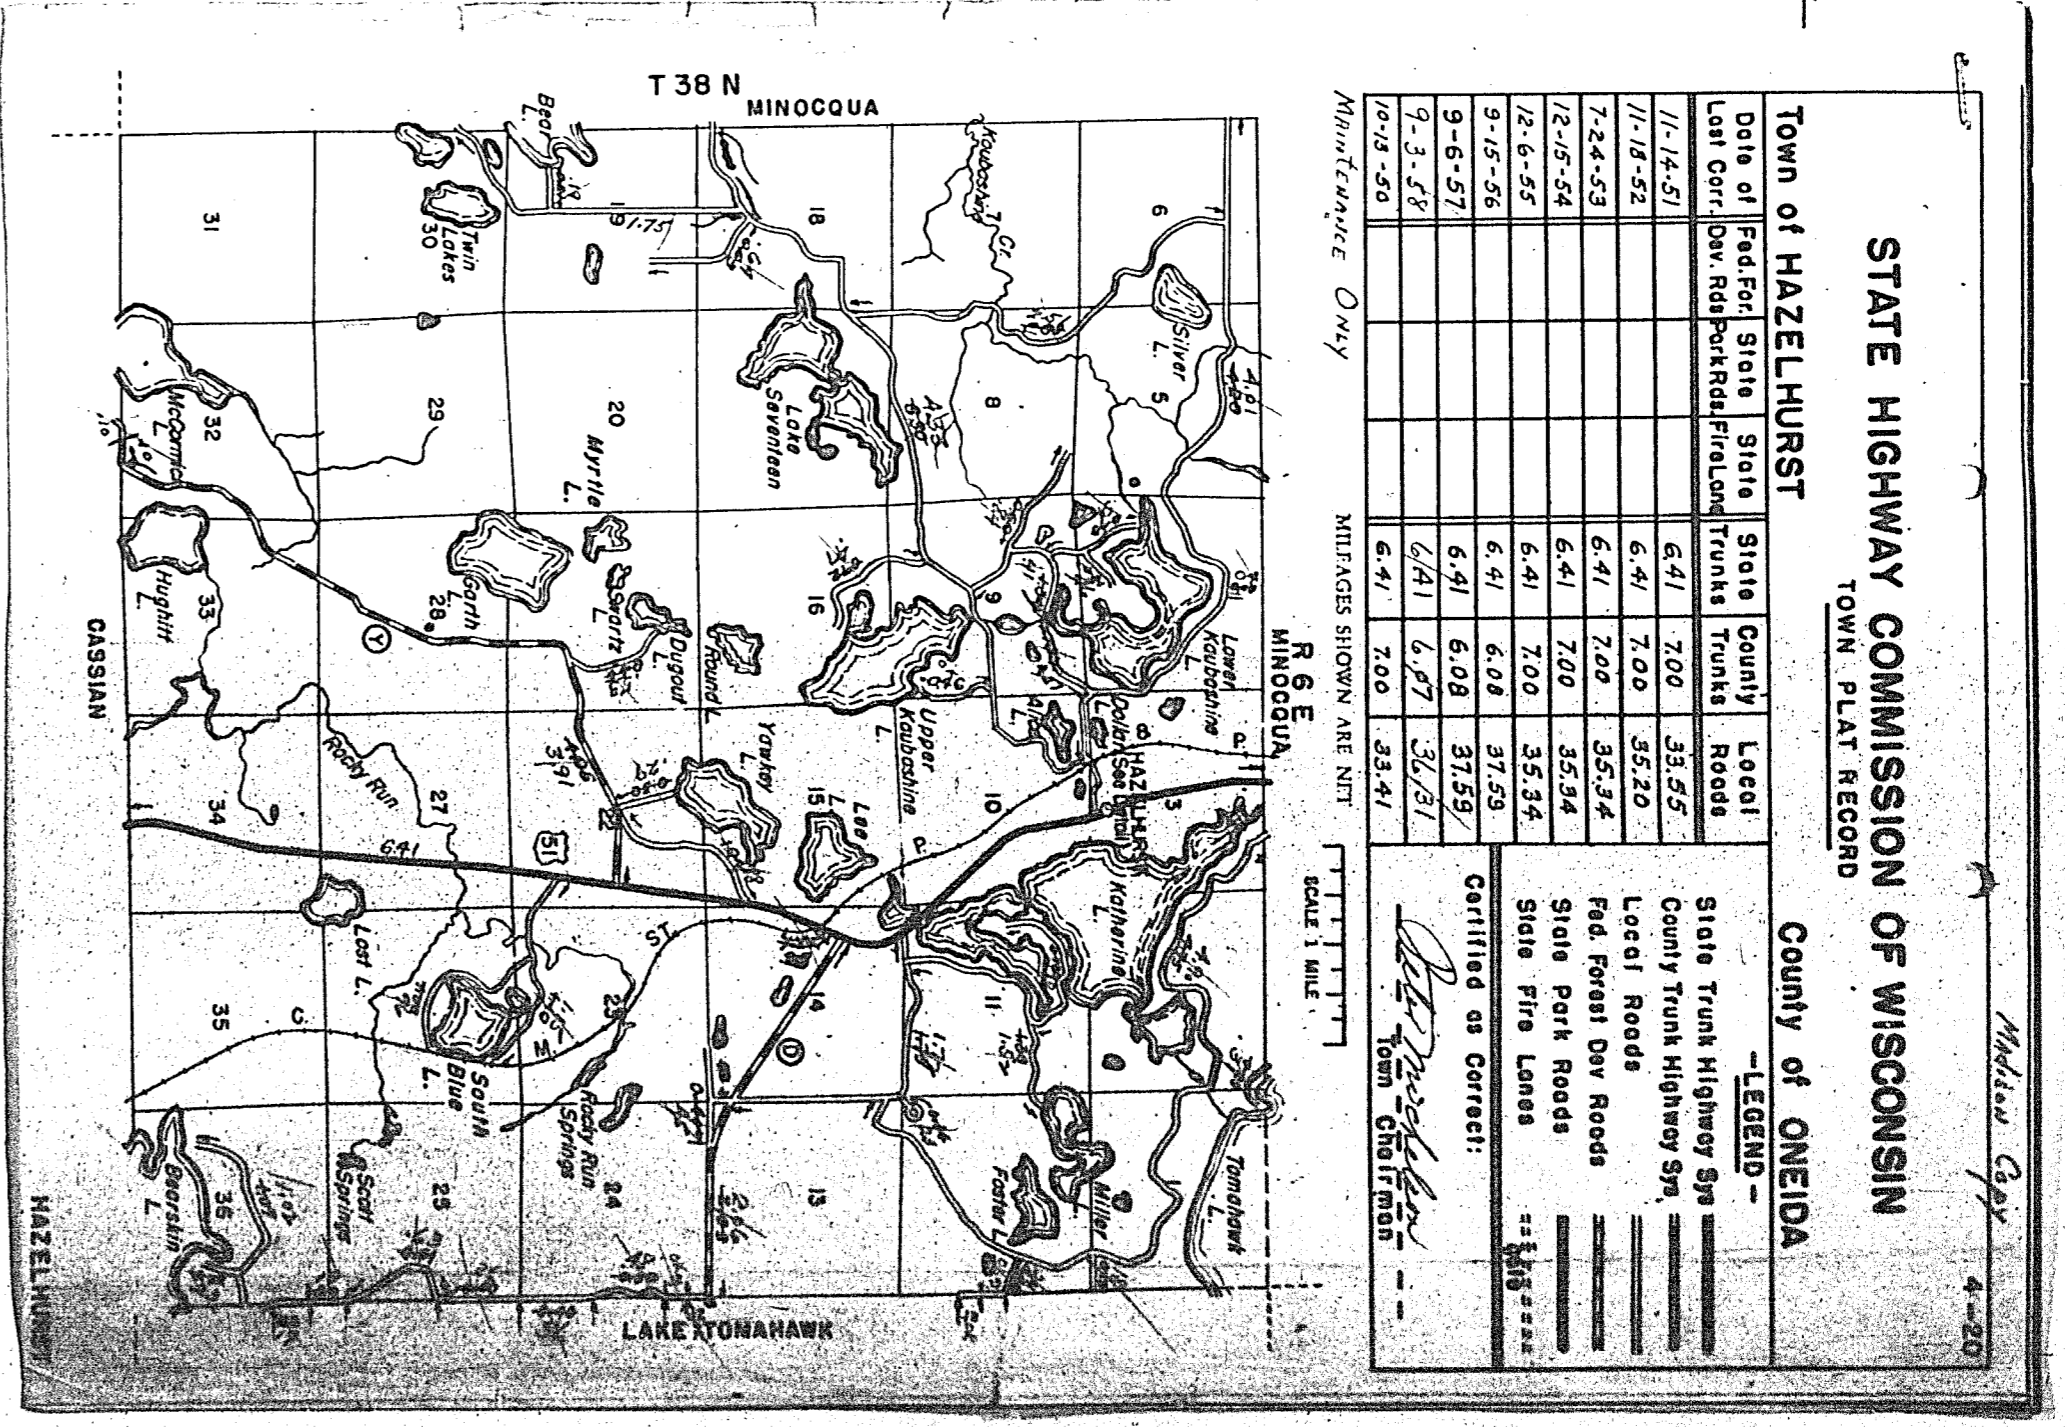

Certified as Correct By Town Chairman: *Robert W. Cole*

MILEAGES SHOWN ARE NET

CRESCENT

**STATE HIGHWAY COMMISSION OF WISCONSIN
TOWN PLAT RECORD**

Town of HAZELHURST		County of ONEIDA				
Date of Last Corr.	Fed. For. Dev. Rds.	State Park Rds.	State Fire Lane	State Trunks	Local Roads	
11-14-51				6.41	7.00	35.57
11-18-52				6.41	7.00	35.57
7-24-53				6.41	7.00	35.34
12-16-54				6.41	7.00	35.34
12-6-55				6.41	7.00	35.34
9-16-56				6.41	6.08	37.59
9-6-57				6.41	6.08	37.59
9-3-58				6.41	6.97	37.97
10-12-50				6.41	7.00	35.41