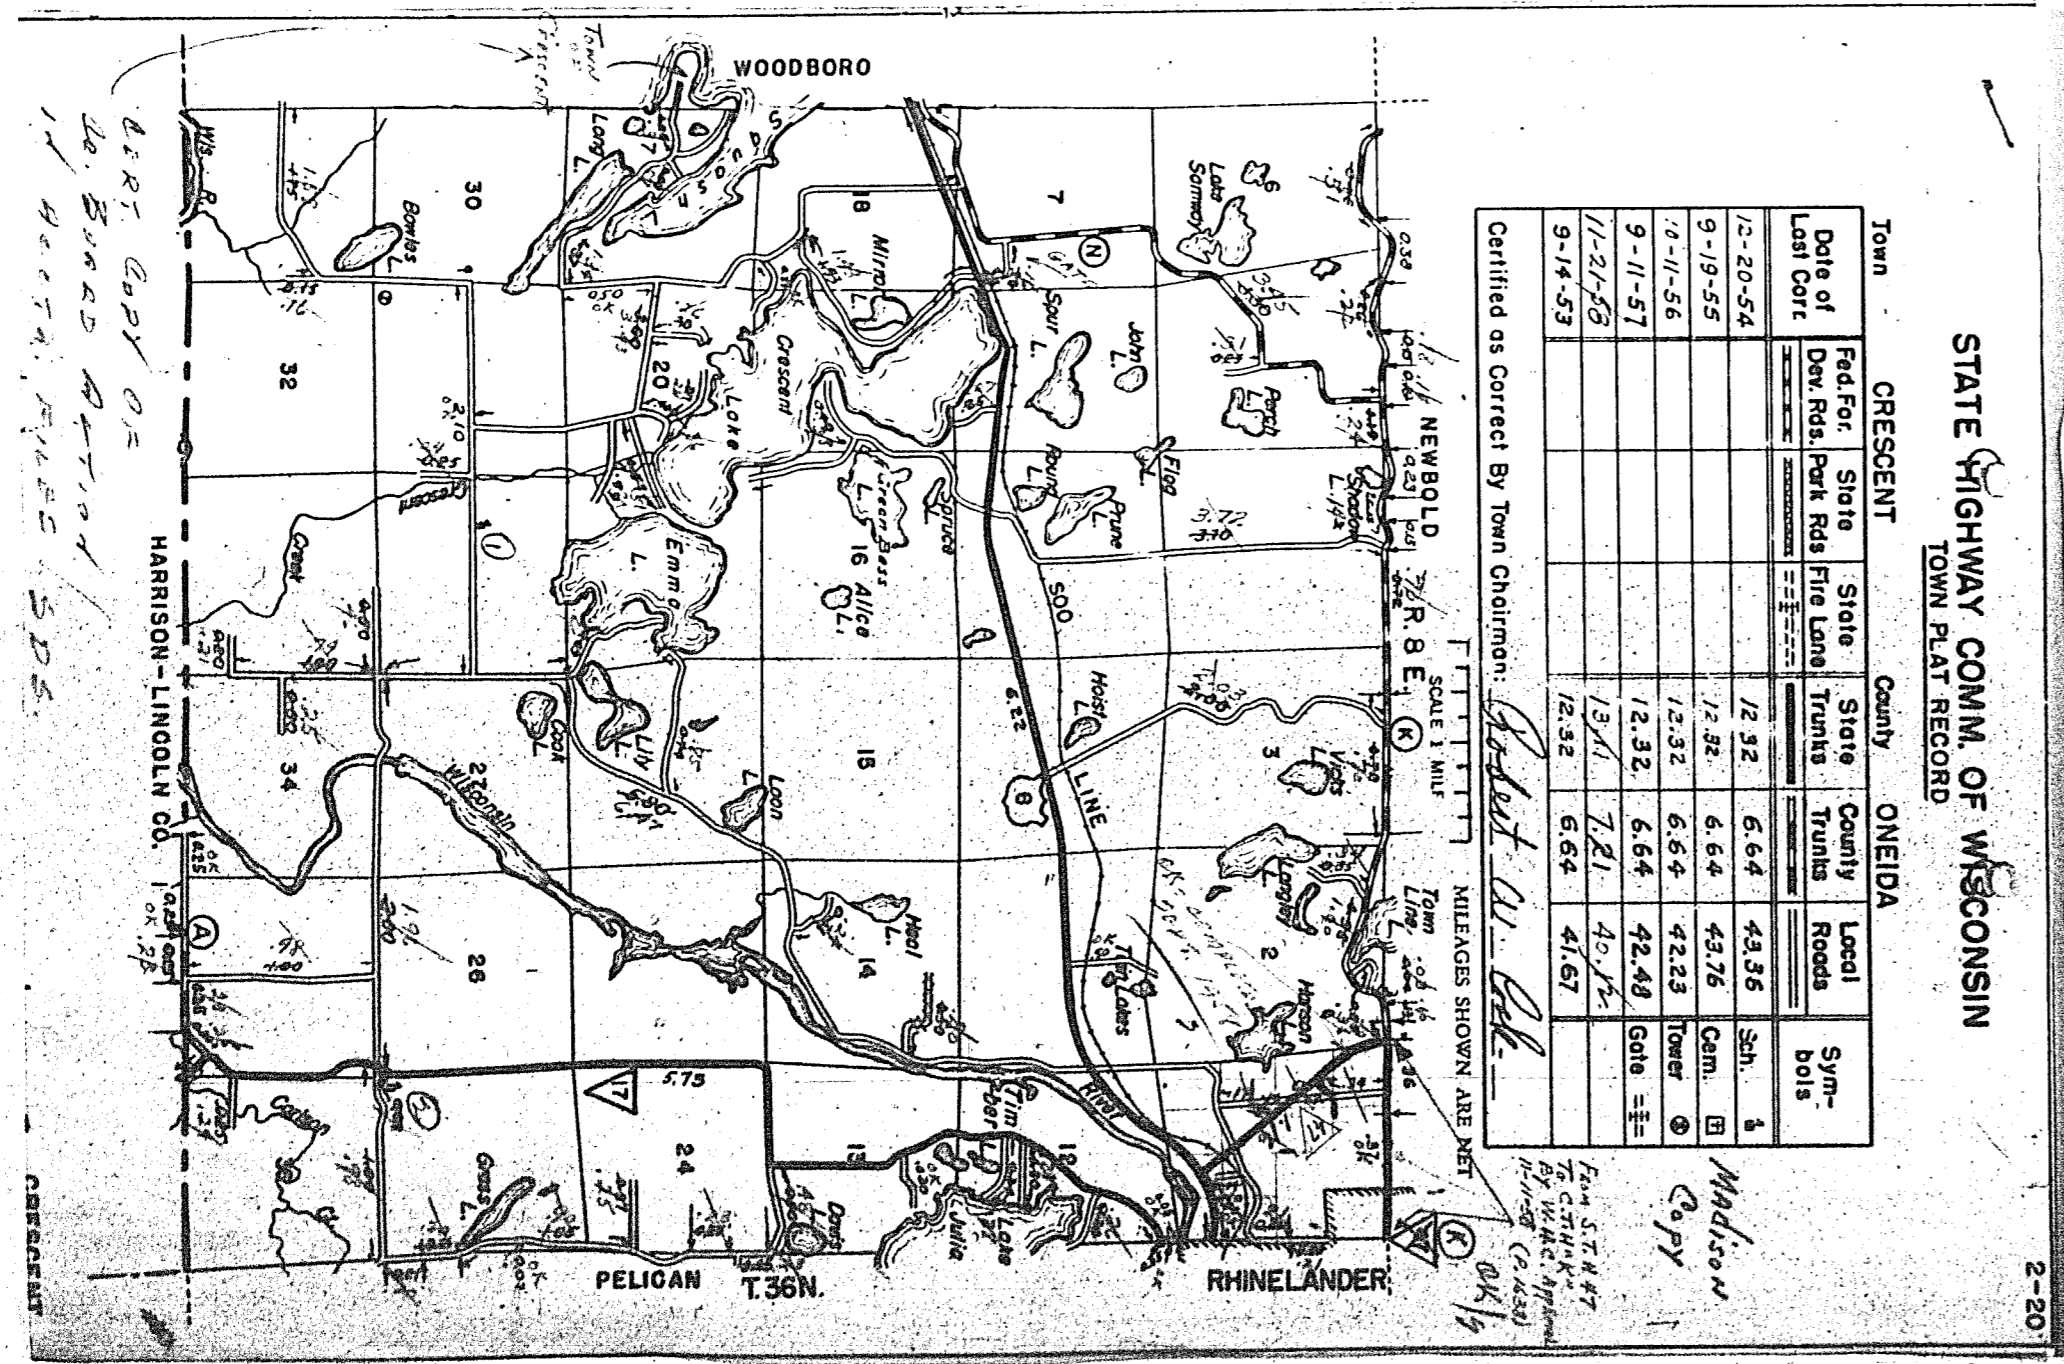

**STATE HIGHWAY COMM. OF WISCONSIN
TOWN PLAT RECORD**

Town		County				ONEIDA		Sym- bols
Date of Last Corr.	Fed. For. Dev. Rds.	State Park Rds.	State Fire Lane	State Trunks	County Trunks	Local Roads		
12-20-54				12.32	6.64	43.36	Sch. 1	
9-19-55				12.32	6.64	43.76	Cem. 1	
10-11-56				12.32	6.64	42.23	Tower 1	
9-11-57				12.32	6.64	42.48	Gate 1	
11-27-58				13.01	7.81	41.75		
9-14-53				12.32	6.64	41.67		

Certified as Correct By Town Chairman: *Robert W. Cole*

MILEAGES SHOWN ARE NET

CRESCENT