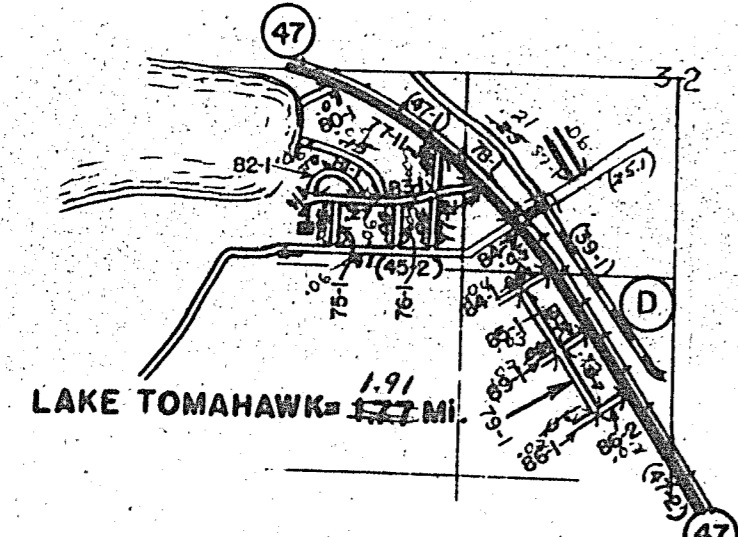

STATE HIGHWAY COMM. OF WISCONSIN
TOWN PLAT RECORD

Date of Last Corr.	Town - LAKE TOMAHAWK			County - ONEIDA (43-005)		
	State Fire Lane	State Trunks	County Trunks	Local Roads	Symbols	State Park Roads
1-1-58	3.76	7.43	7.27	48.51	Sch. 4	1.00
1-1-59	3.76	7.43	7.59	46.76	Cem. 8	1.00
1-12-60	3.76	7.43	7.59	46.82	Tower 9	1.00

46.82 - 90 = 46.82
Certified as Correct By Town Chairman: *Kenneth E. Coffey*

The last assigned road number is 90. LAKE TOMAHAWK

Town of Lake Tomahawk (Unincorporated) County Oneida

Sheet 1 of 1

Name of Street	Area Length	Area	Per Product	Net Length	County	Local
Rainbow St.	2165			2165		2165
Choate St.	1426			1426		1426
Hino St.	568	1	60	508		508
Forest St.	264			264		264
Sunset Ave.	264			264		264
Road #1	370			370		370
Road #2	792			792		792
Road #3	528			528		528
Kelley St.	1320			1320		1320
Eborts No. 1	792			792		792
Eborts No. 2	317			317		317
Eborts No. 3	264			264		264
Eborts No. 4	317			317		317
Total Feet					9327	
Total Miles					1.77	