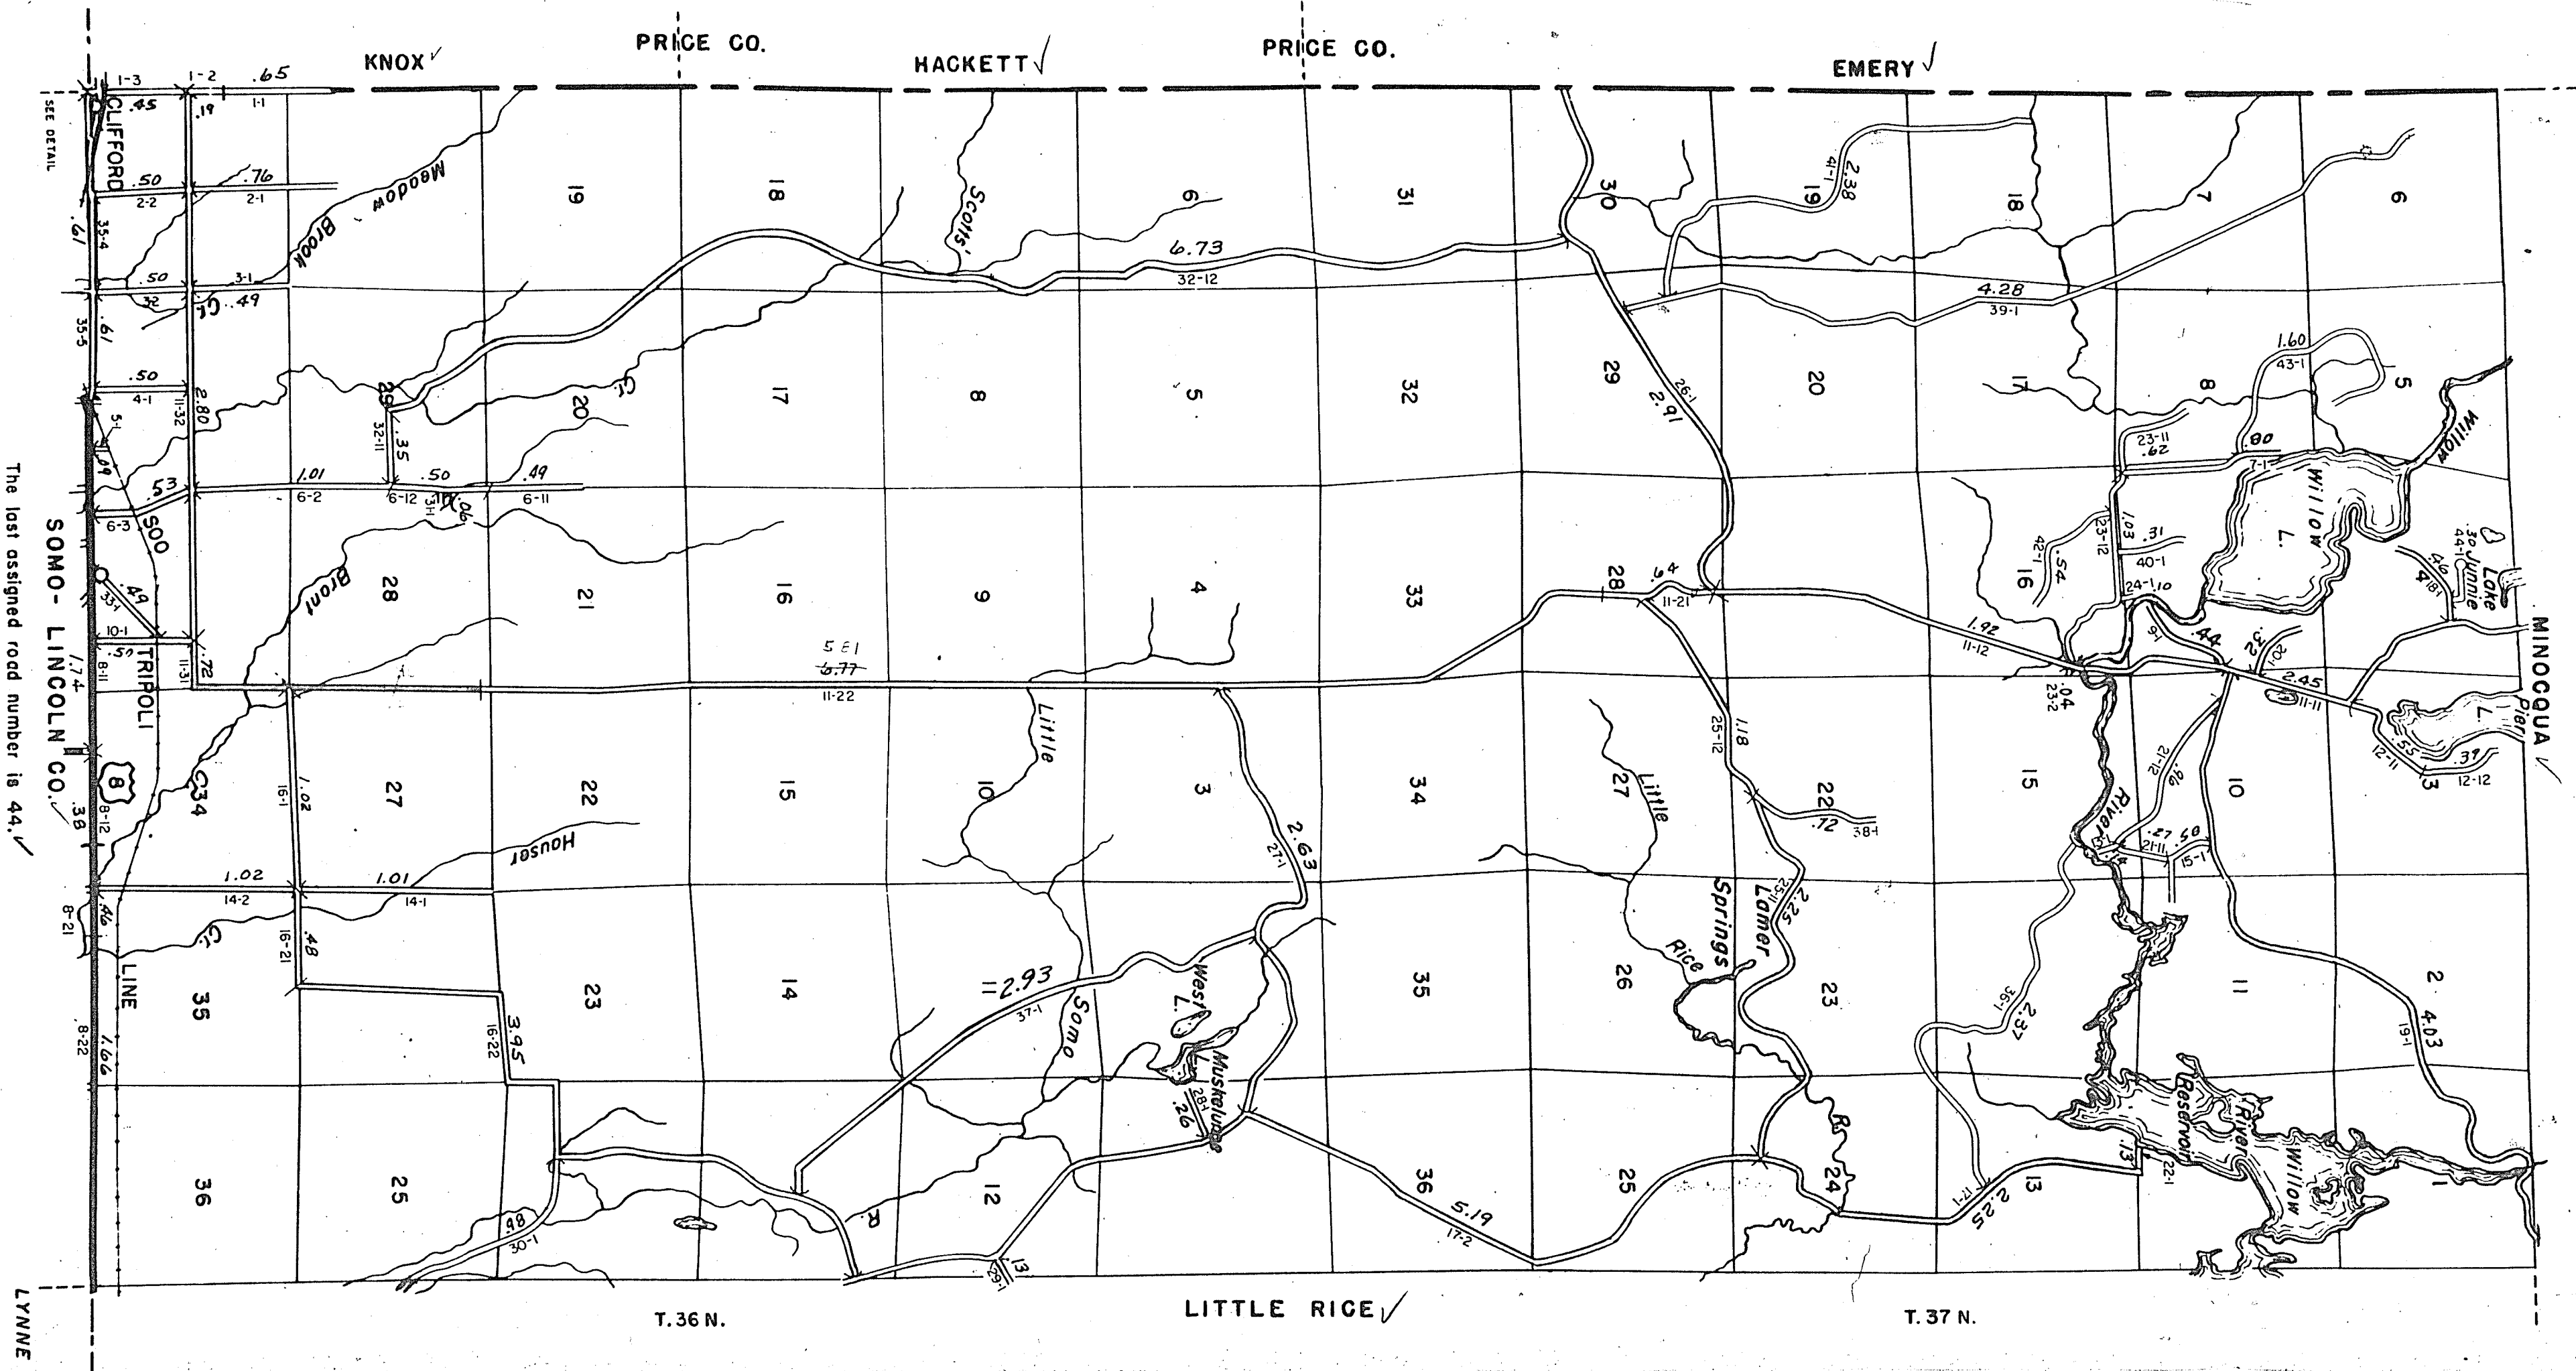

STATE HIGHWAY COMM. OF WISCONSIN  
TOWN PLAT RECORD

Town - LYNNE County - ONEIDA (43-007)

Date of Last Conf.	State Trunk Road	County Road	Local Road	Symbol
1-1-64	2/12	82.00	Sch. 4	
1-1-60	2/12	73.81	Cem. 11	
1-1-61	2/12	73.77		
1-1-62	2/12	73.77		
1-1-63	2/12	73.89		

Certified as Correct By Town Chairman *Maxey* *DeWitt*  
R. 4 E.

The last assigned road number is 44.