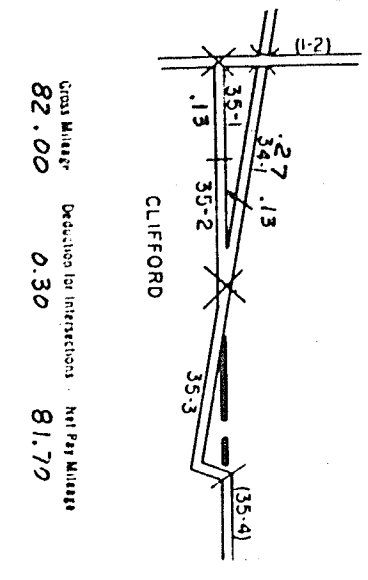

STATE HIGHWAY COMM. OF WISCONSIN  
TOWN PLAT RECORD

Town - LYNNE County - ONEIDA (43-007)

Date of Last Conf.	State Trunk Road	County Road	Local Road	Symbol
1-1-64	2/12	82.00	Sch. 4	
1-1-60	2/12	73.81	Cem. 11	
1-1-61	2/12	73.77		
1-1-62	2/12	73.77		
1-1-63	2/12	73.89		

Certified as Correct By Town Chairman *Maxey* *DeWitt*  
R. 4 E.

The last assigned road number is 44.