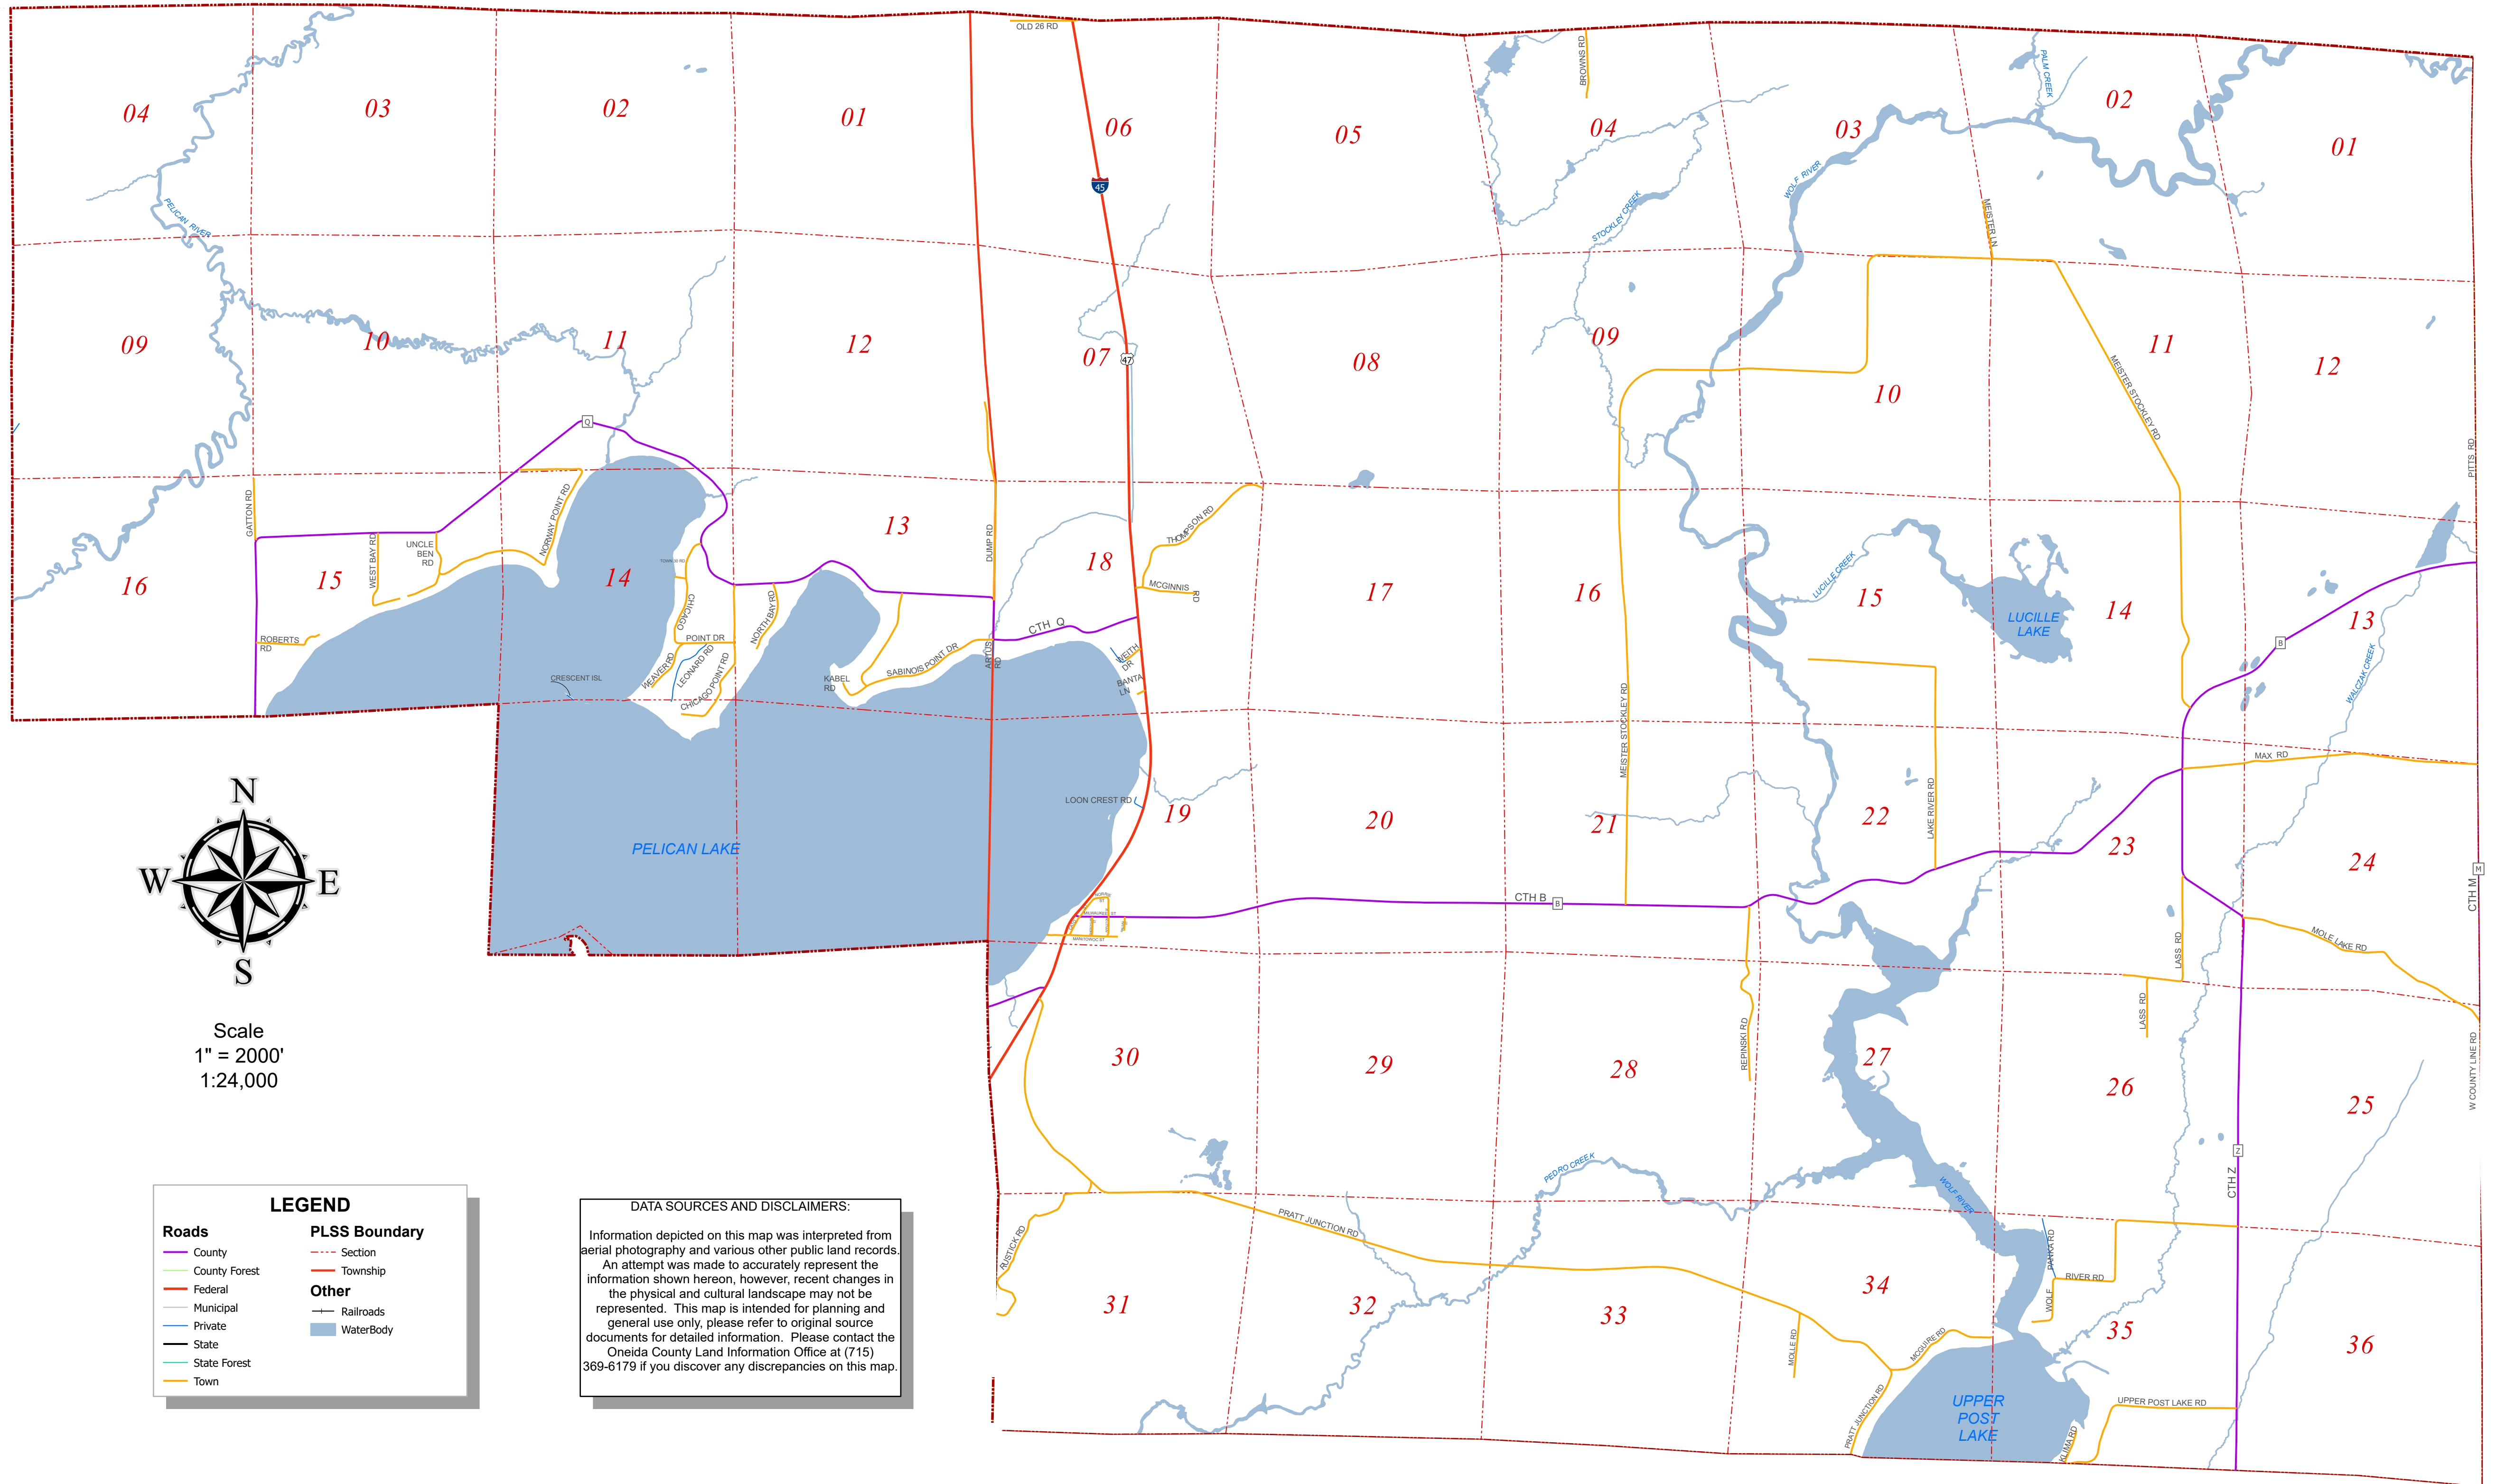

TOWN OF SCHOEPKE ROAD MAP

Scale
1" = 2000'
1:24,000

LEGEND	
Roads	PLSS Boundary
County	Section
County Forest	Township
Federal	Other
Municipal	Railroads
Private	WaterBody
State	
State Forest	
Town	

DATA SOURCES AND DISCLAIMERS:
Information depicted on this map was interpreted from aerial photography and various other public land records. An attempt was made to accurately represent the information shown hereon, however, recent changes in the physical and cultural landscape may not be represented. This map is intended for planning and general use only, please refer to original source documents for detailed information. Please contact the Oneida County Land Information Office at (715) 369-6179 if you discover any discrepancies on this map.