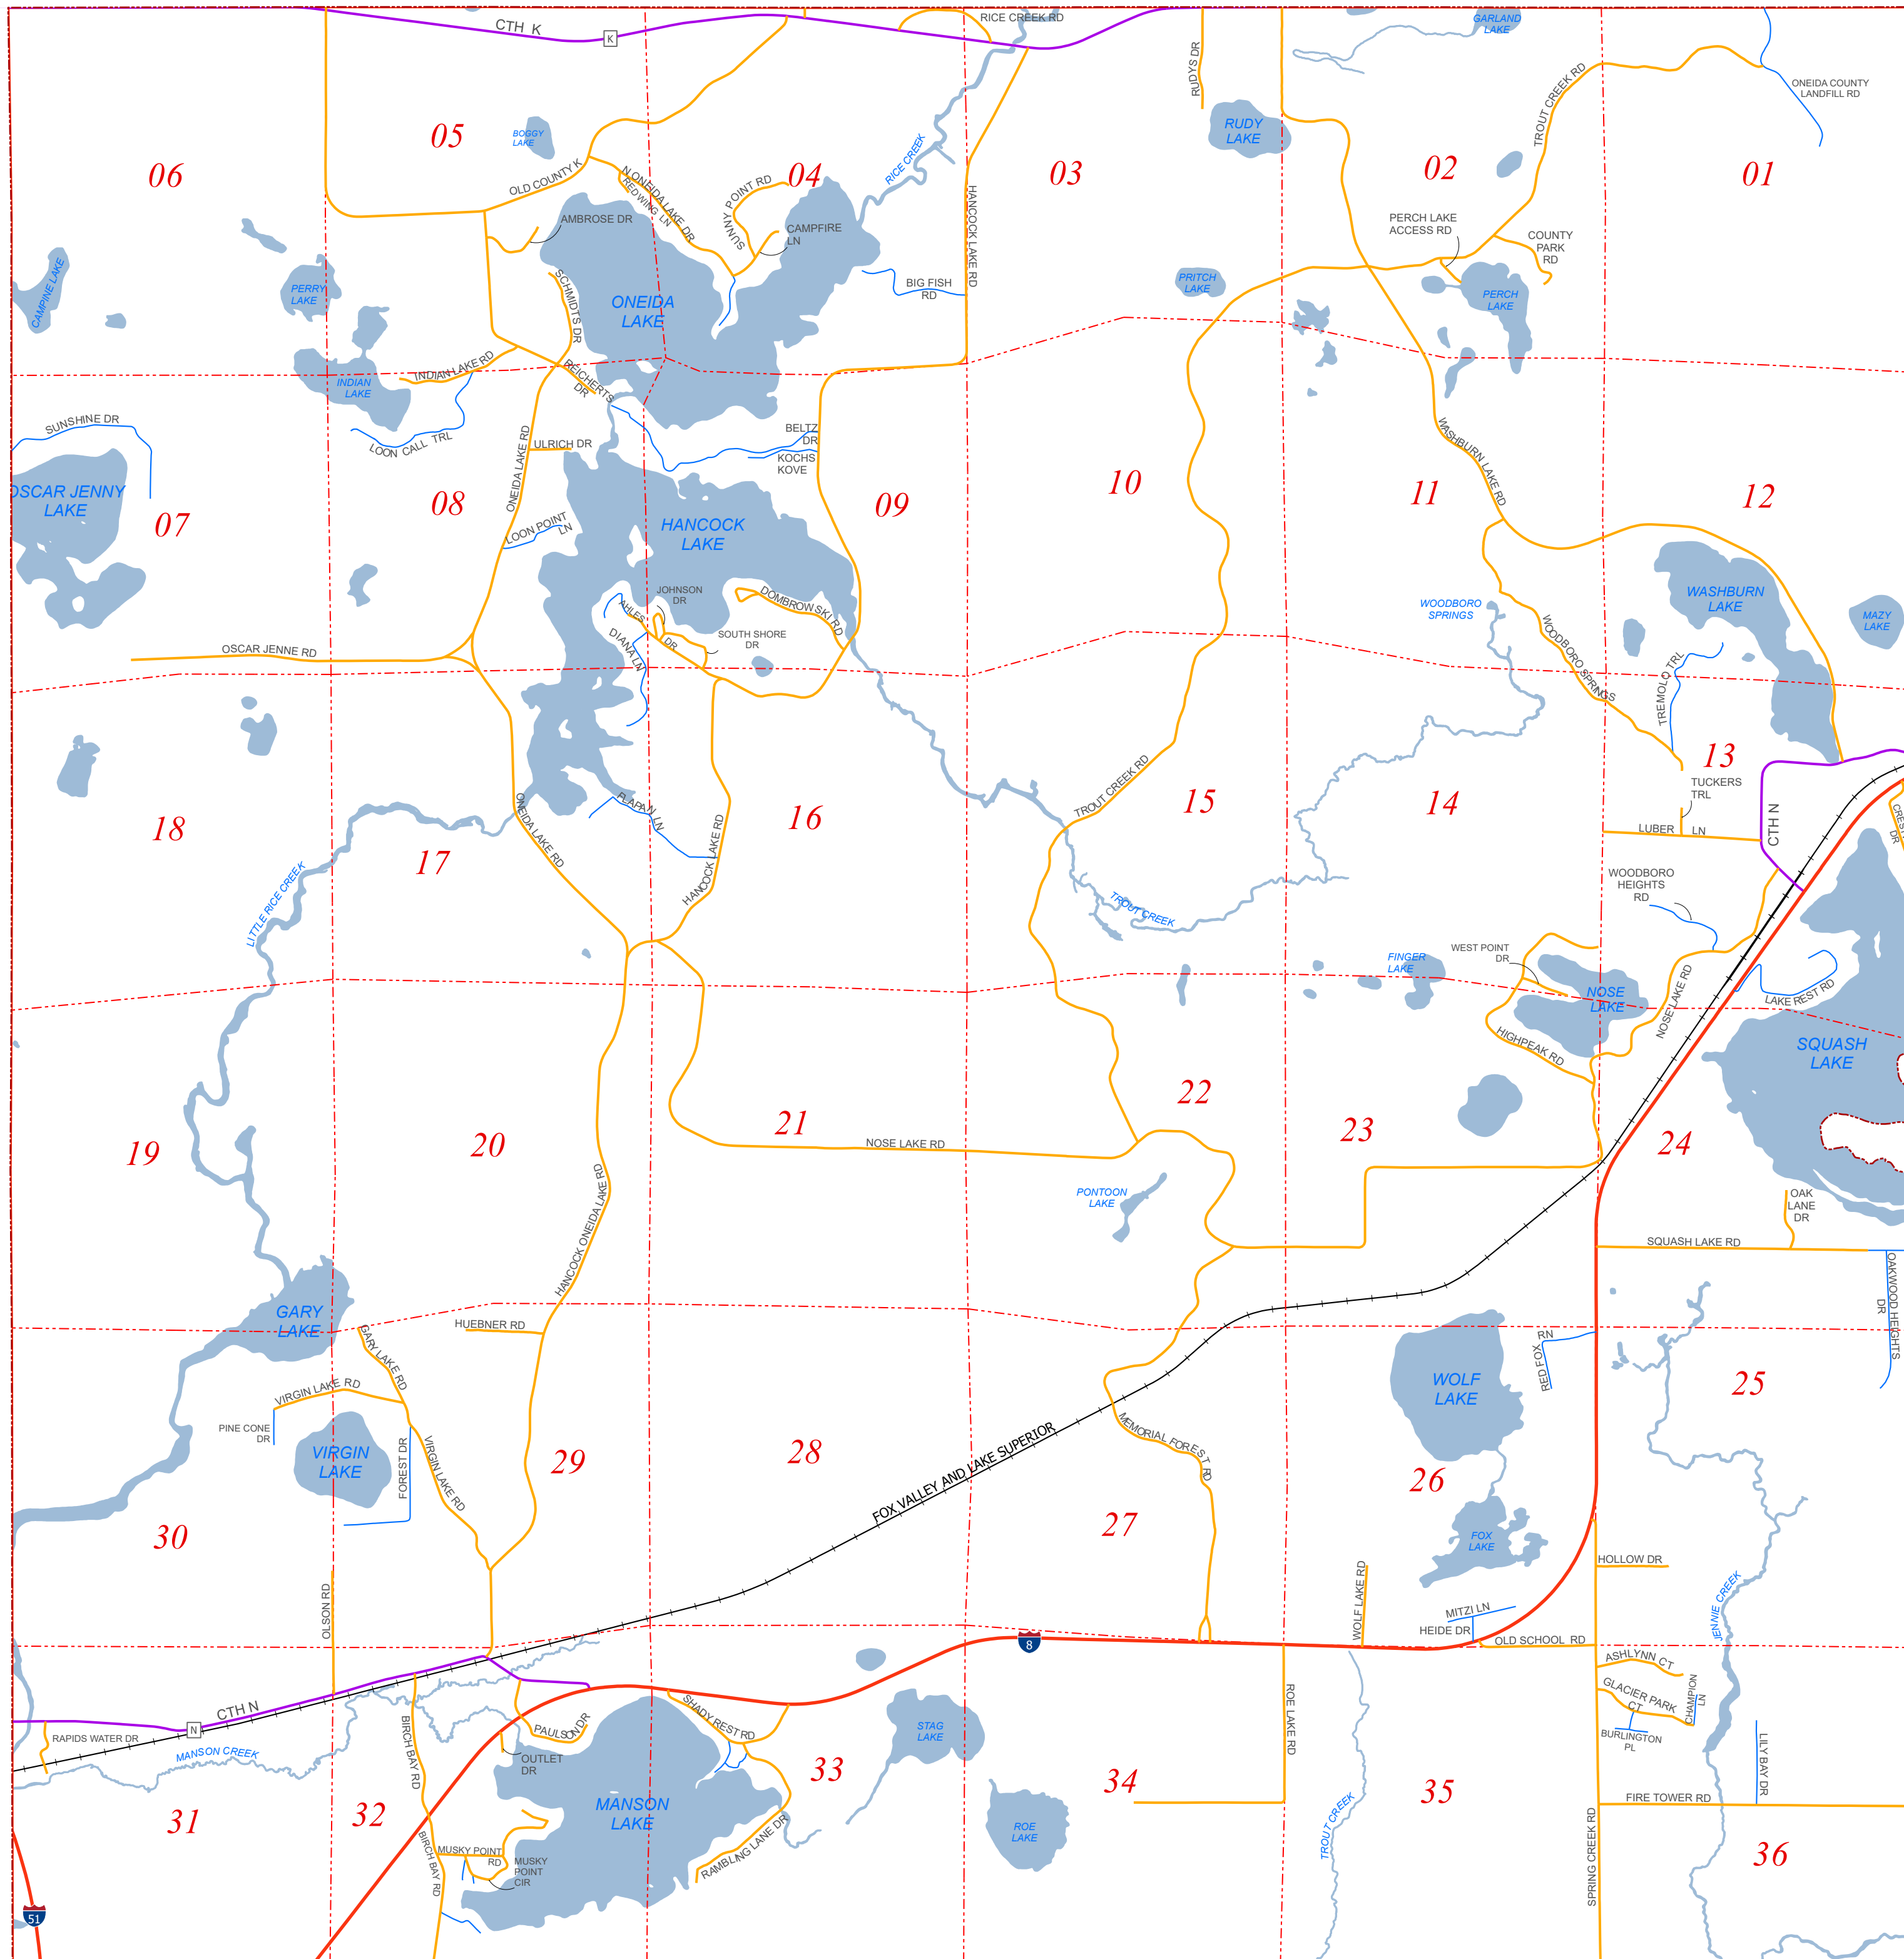

TOWN OF WOODBORO ROAD MAP

Scale
1" = 2000'
1:24,000

LEGEND

Roads	PLSS Boundary
County	Section
County Forest	Township
Federal	Other
Municipal	Railroads
Private	WaterBody
State	
State Forest	
Town	

DATA SOURCES AND DISCLAIMERS:

Information depicted on this map was interpreted from aerial photography and various other public land records. An attempt was made to accurately represent the information shown hereon, however, recent changes in the physical and cultural landscape may not be represented. This map is intended for planning and general use only, please refer to original source documents for detailed information. Please contact the Oneida County Land Information Office at (715) 369-6179 if you discover any discrepancies on this map.