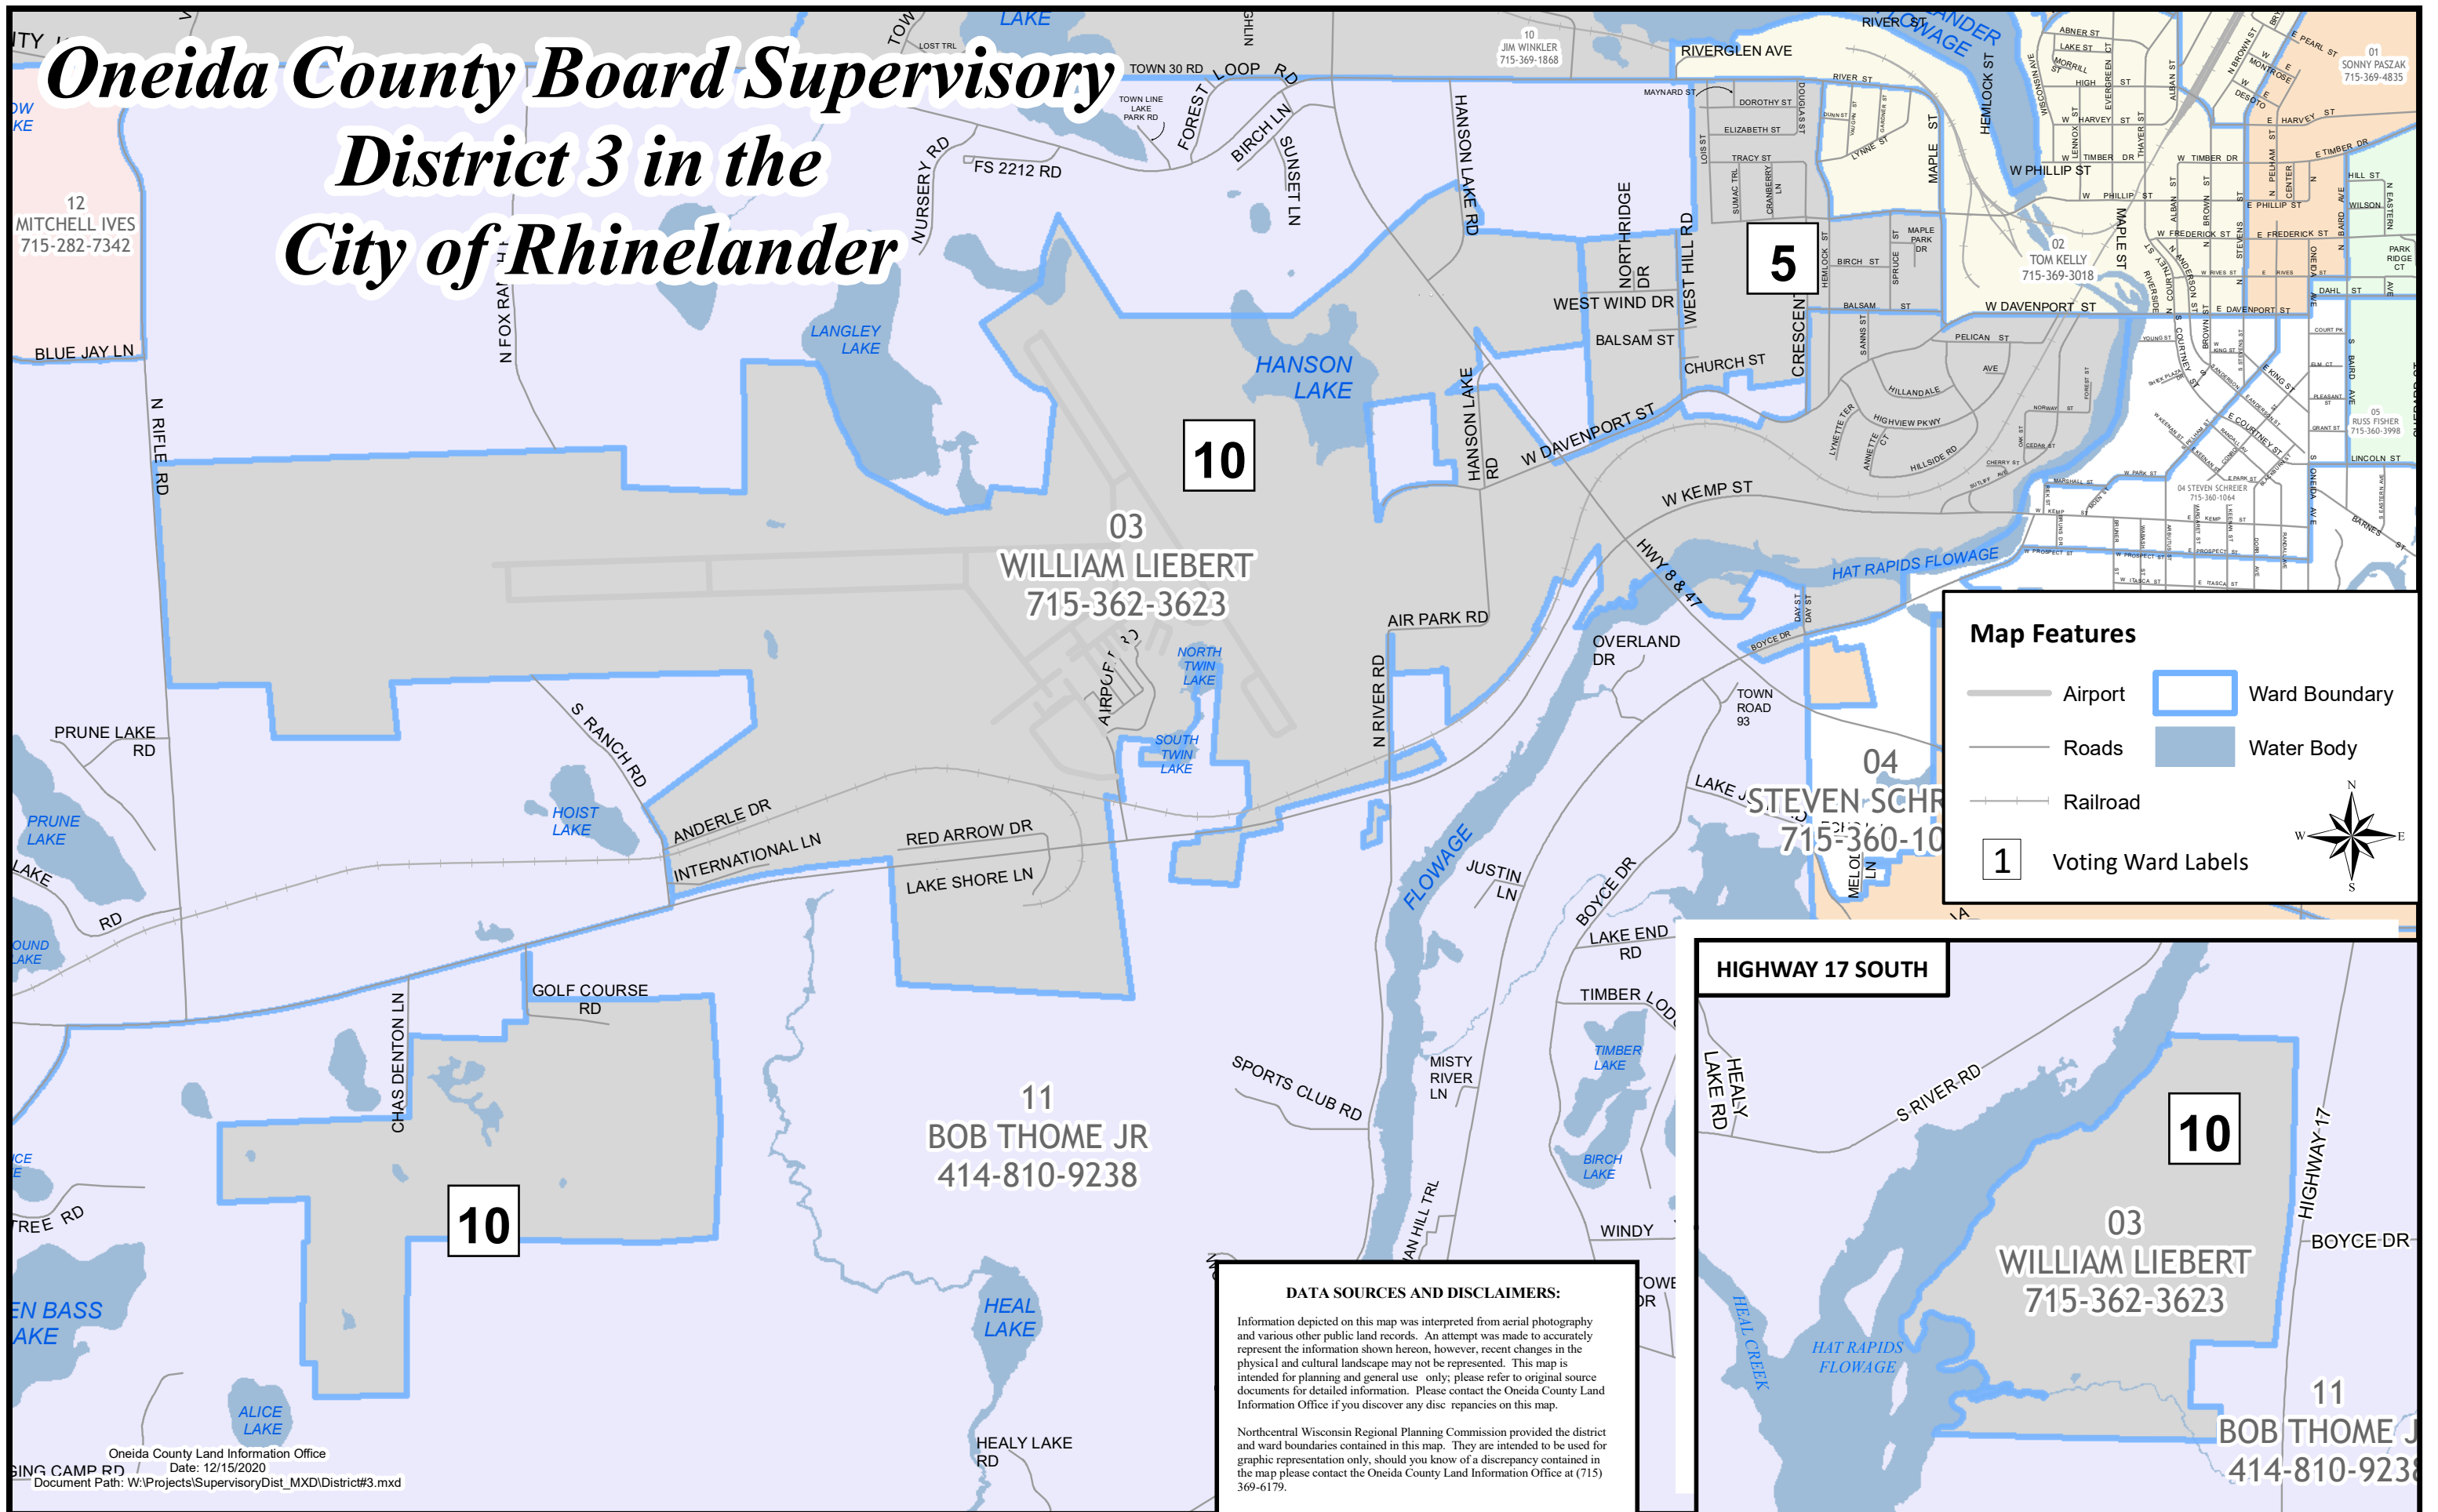

# Oneida County Board Supervisory District 3 in the City of Rhinelander

**Map Features**

- Airport
- Roads
- Railroad
- Ward Boundary
- Water Body

**1** Voting Ward Labels

**DATA SOURCES AND DISCLAIMERS:**

Information depicted on this map was interpreted from aerial photography and various other public land records. An attempt was made to accurately represent the information shown hereon, however, recent changes in the physical and cultural landscape may not be represented. This map is intended for planning and general use only; please refer to original source documents for detailed information. Please contact the Oneida County Land Information Office if you discover any discrepancies on this map.