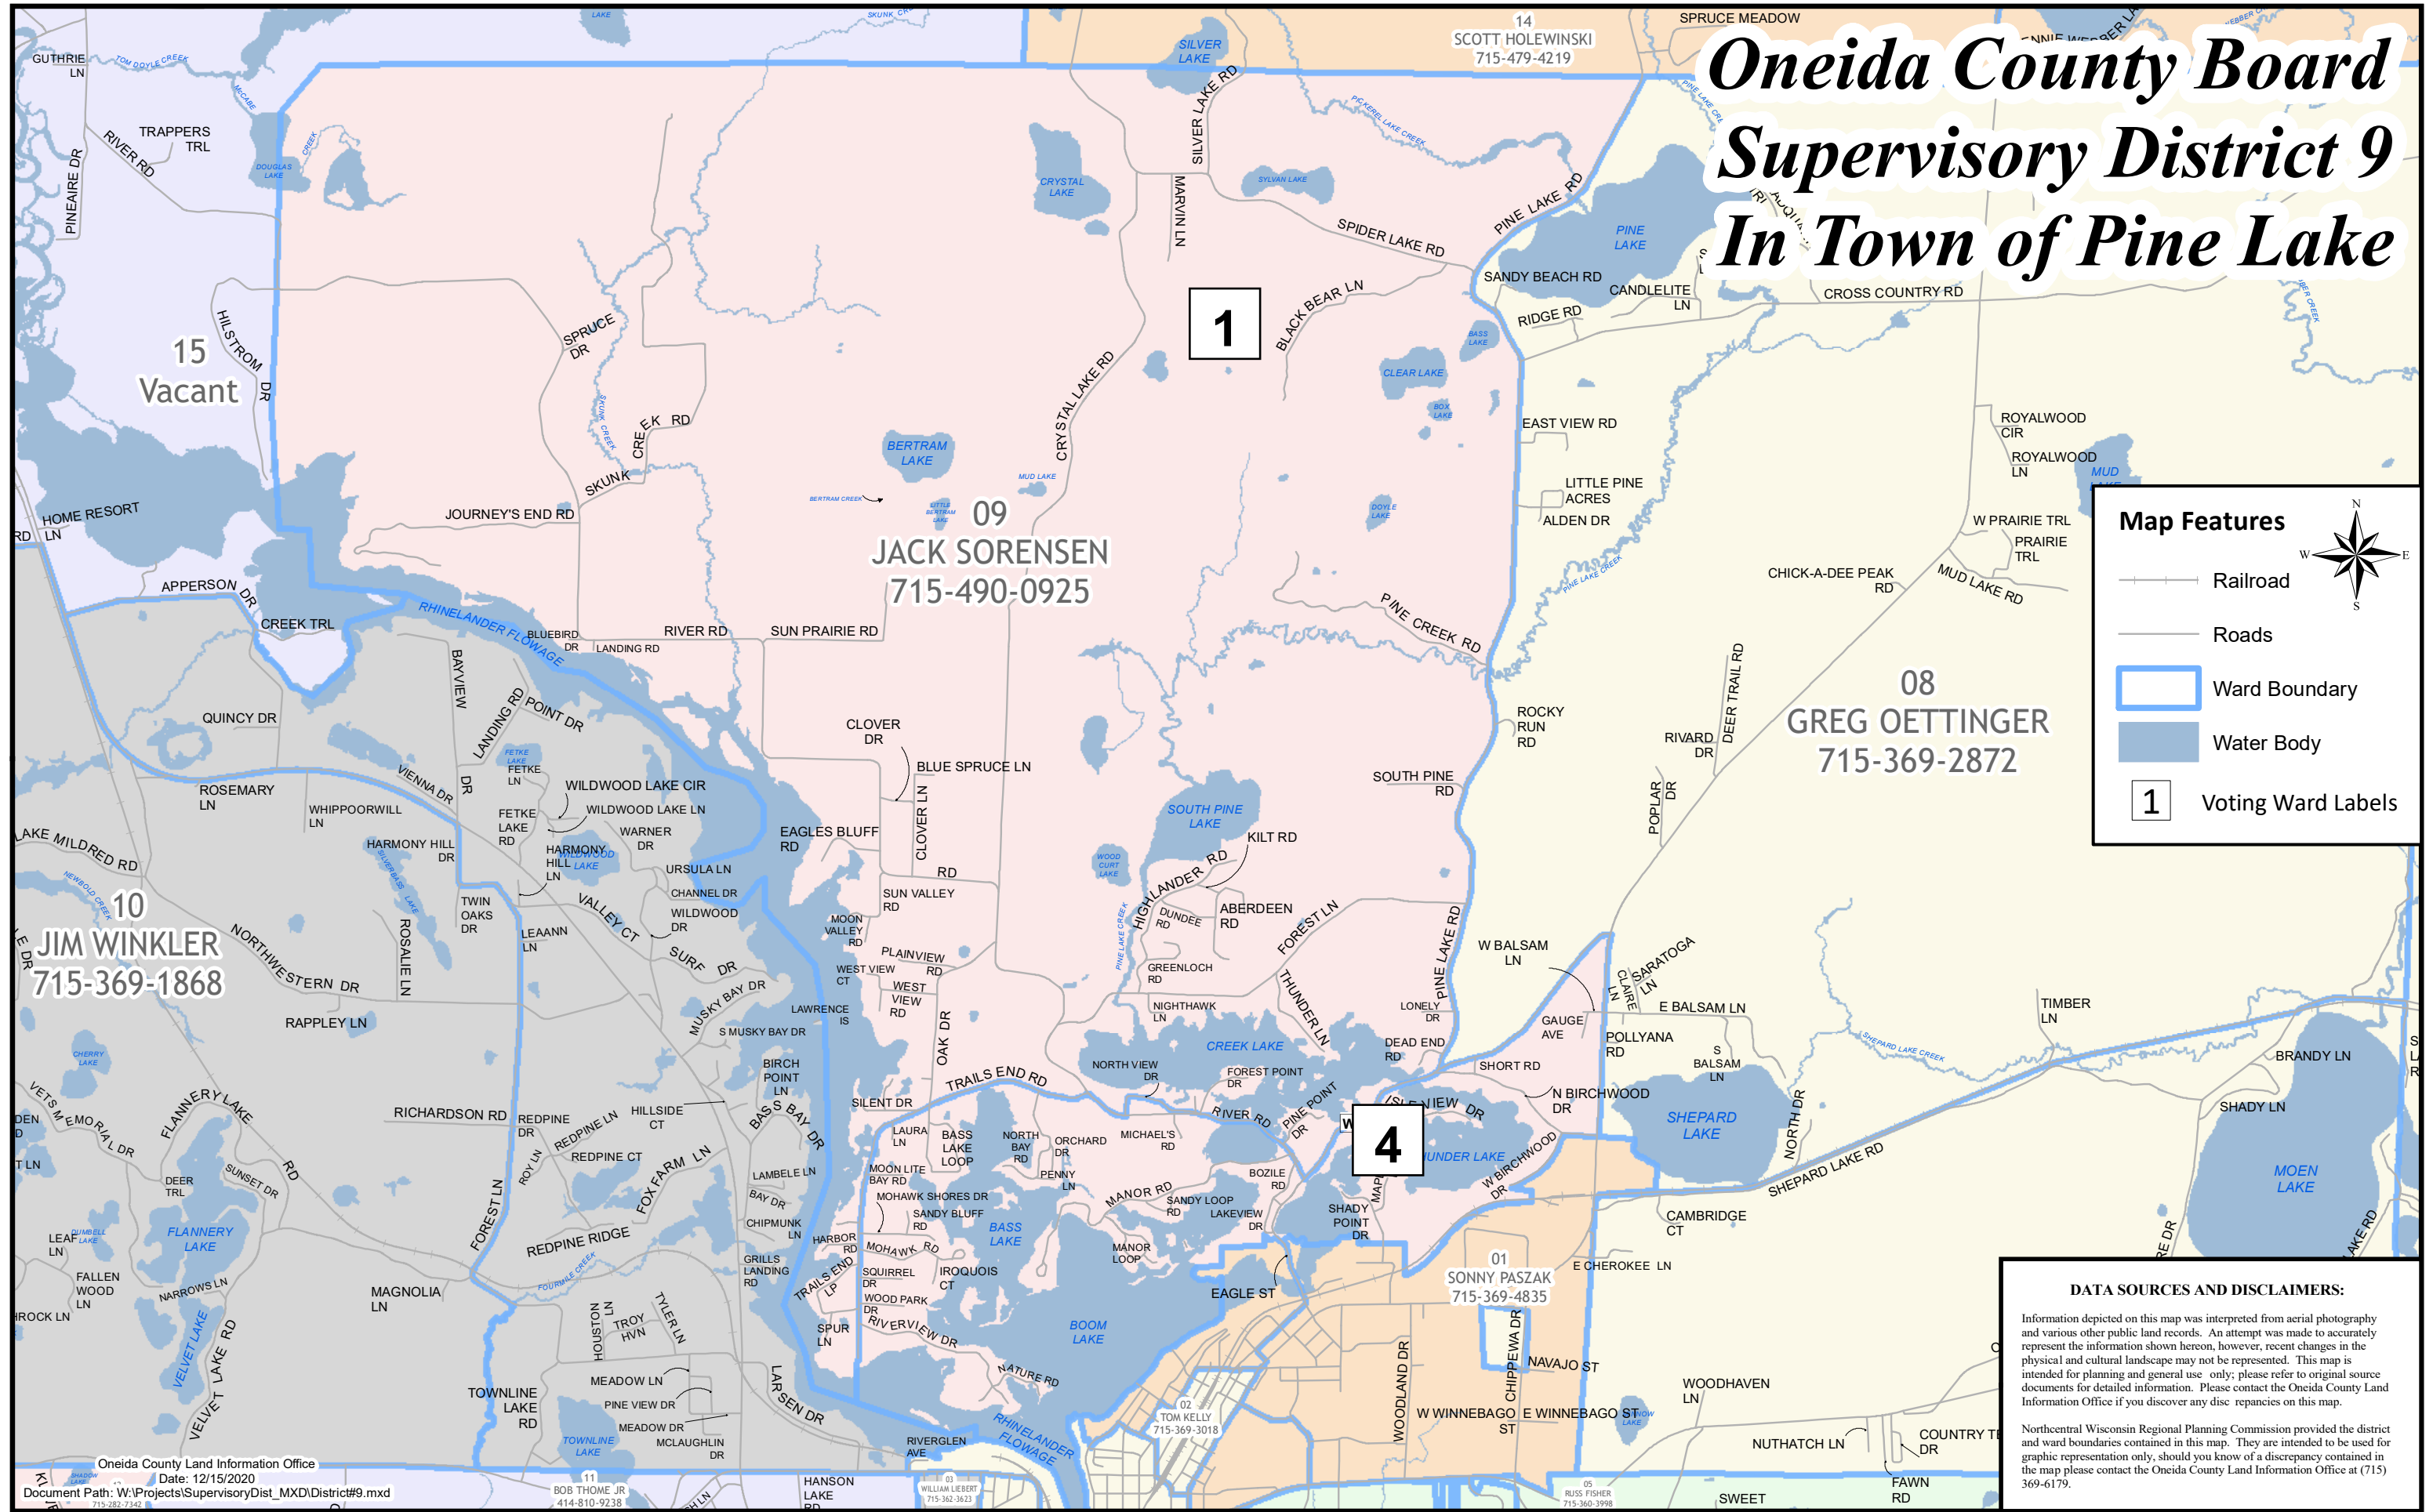

Oneida County Board Supervisory District 9 In Town of Pine Lake

Map Features

- Railroad
- Roads
- Ward Boundary
- Water Body
- Voting Ward Labels

DATA SOURCES AND DISCLAIMERS:

Information depicted on this map was interpreted from aerial photography and various other public land records. An attempt was made to accurately represent the information shown hereon, however, recent changes in the physical and cultural landscape may not be represented. This map is intended for planning and general use only; please refer to original source documents for detailed information. Please contact the Oneida County Land Information Office if you discover any discrepancies on this map.

Northcentral Wisconsin Regional Planning Commission provided the district and ward boundaries contained in this map. They are intended to be used for graphic representation only, should you know of a discrepancy contained in the map please contact the Oneida County Land Information Office at (715) 369-6179.